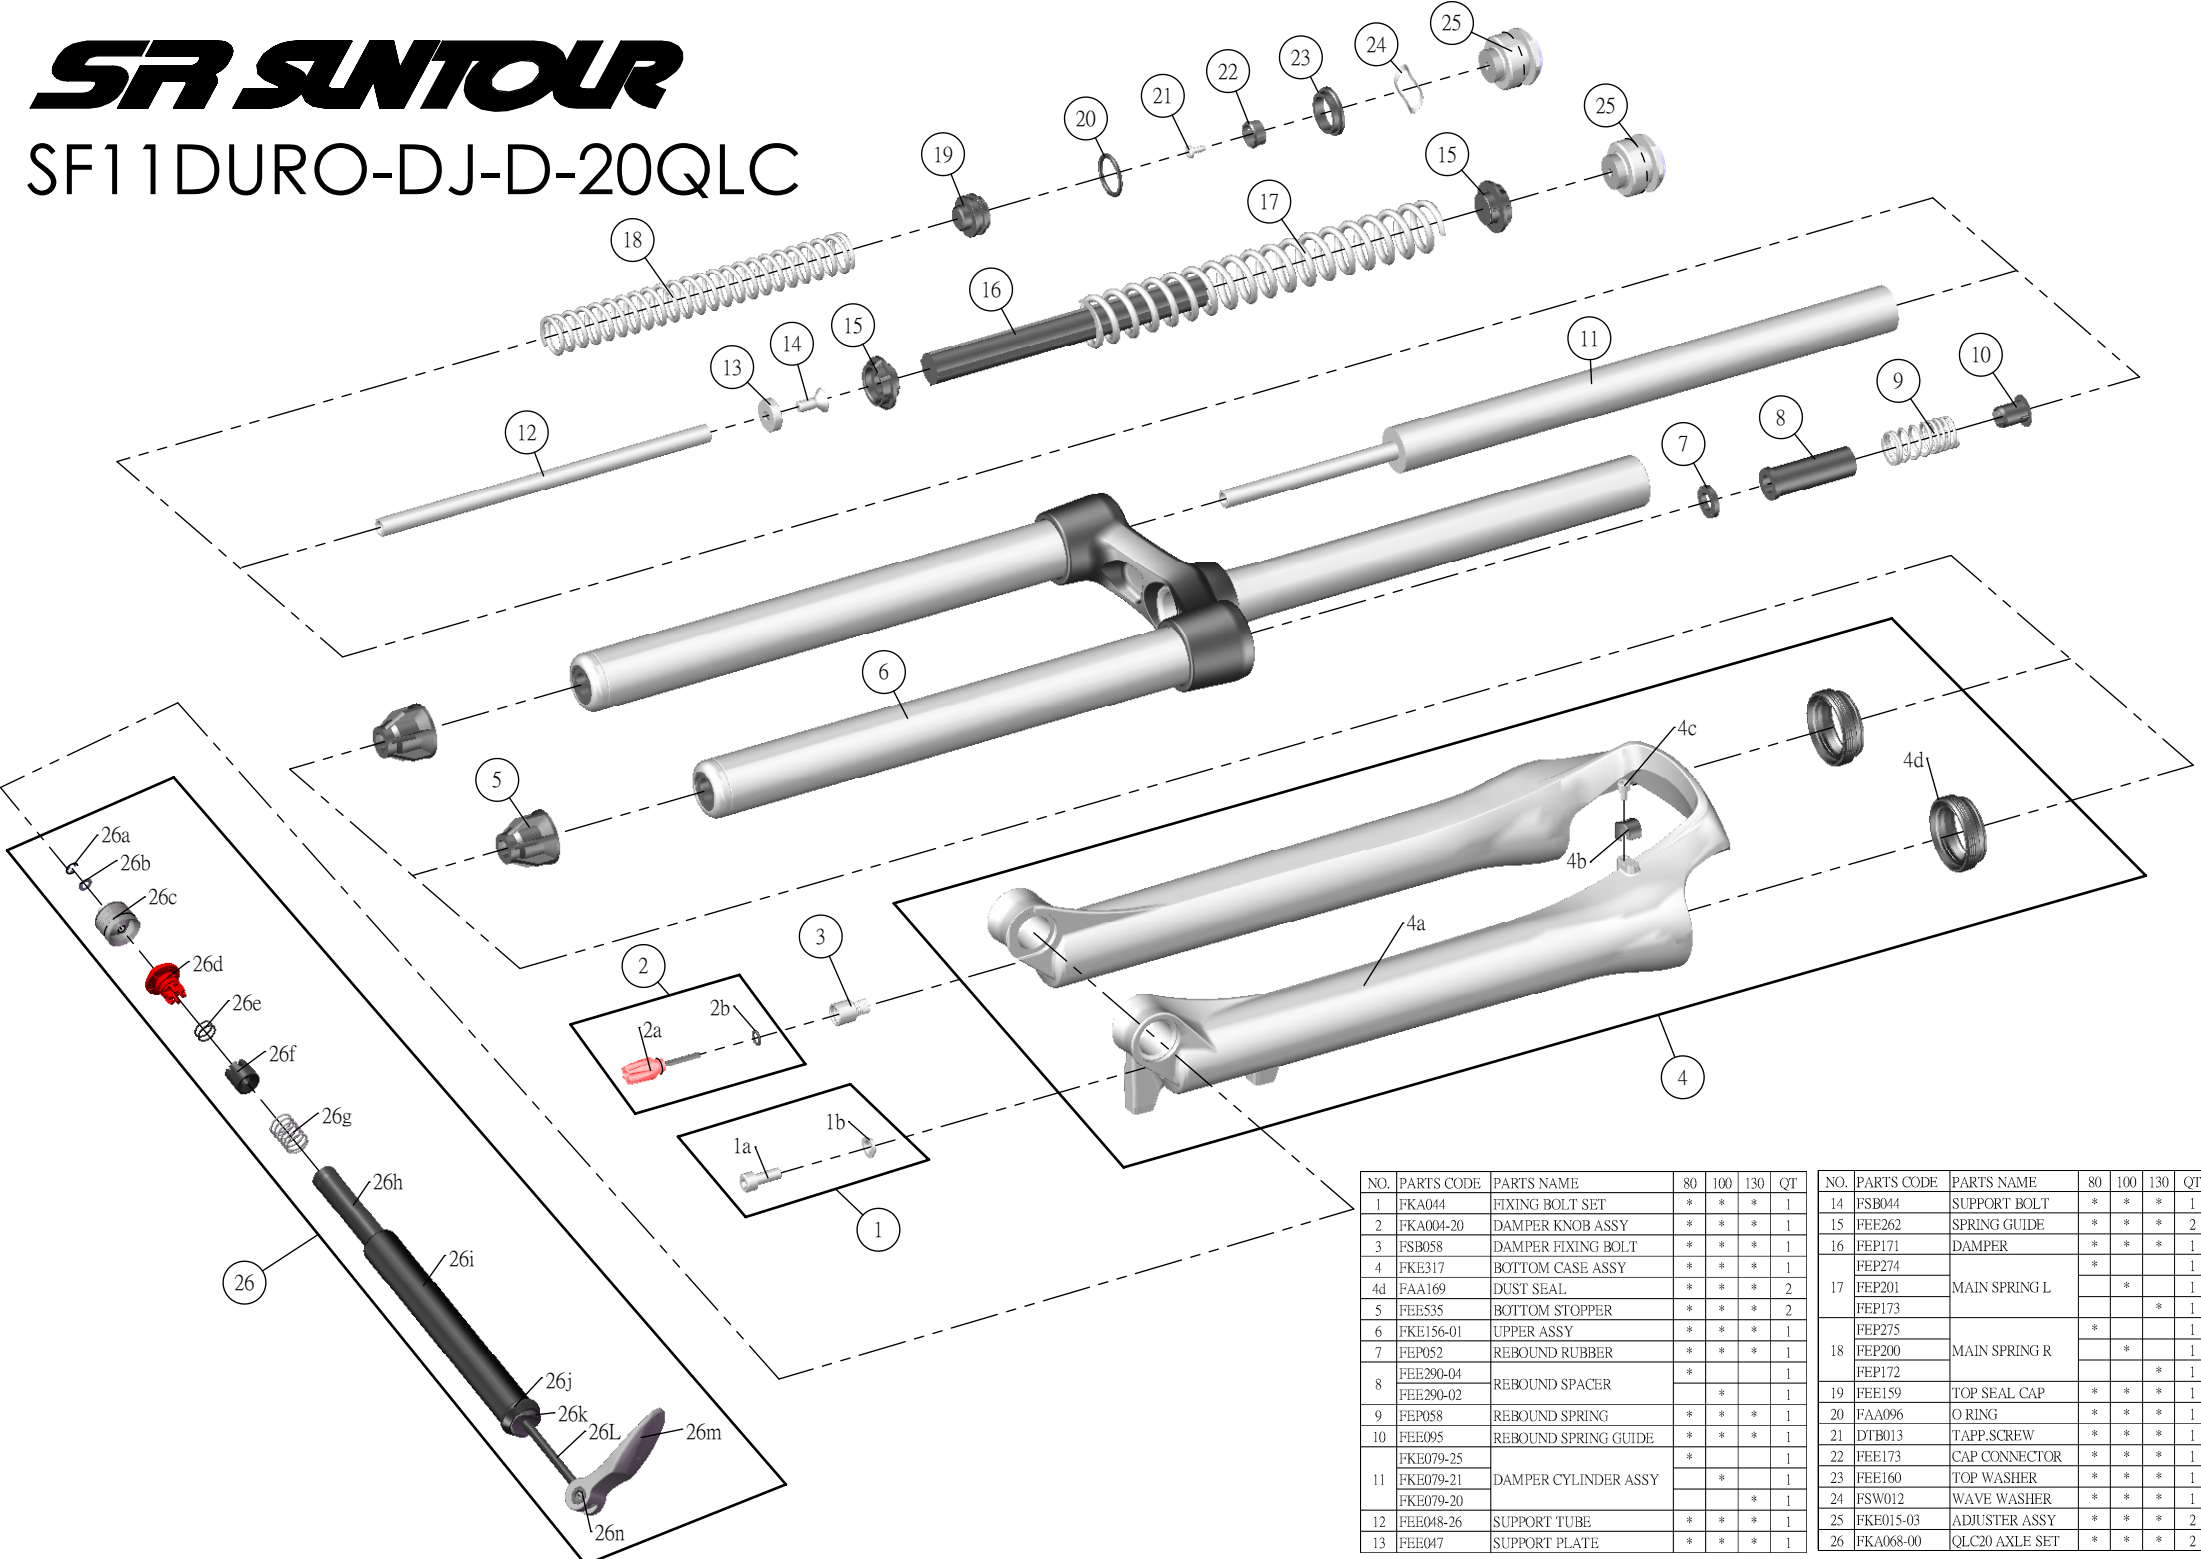

SR SUNTOUR

SF11 DURO-DJ-D-20QLC

NO.	PARTS CODE	PARTS NAME	80	100	130	QT	NO.	PARTS CODE	PARTS NAME	80	100	130	QT
1	FKA044	FIXING BOLT SET	*	*	*	1	14	FSB044	SUPPORT BOLT	*	*	*	1
2	FKA004-20	DAMPER KNOB ASSY	*	*	*	1	15	FEE262	SPRING GUIDE	*	*	*	2
3	FSB058	DAMPER FIXING BOLT	*	*	*	1	16	FEP171	DAMPER	*	*	*	1
4	FKE317	BOTTOM CASE ASSY	*	*	*	1		FEP274		*	*	*	1
4d	FAA169	DUST SEAL	*	*	*	2	17	FEP201	MAIN SPRING L	*	*	*	1
5	FEE535	BOTTOM STOPPER	*	*	*	2		FEP173		*	*	*	1
6	FKE156-01	UPPER ASSY	*	*	*	1		FEP275		*	*	*	1
7	FEP052	REBOUND RUBBER	*	*	*	1	18	FEP200	MAIN SPRING R	*	*	*	1
8	FEE290-04	REBOUND SPACER	*	*	*	1		FEP172		*	*	*	1
8	FEE290-02	REBOUND SPACER	*	*	*	1	19	FEE159	TOP SEAL CAP	*	*	*	1
9	FEP058	REBOUND SPRING	*	*	*	1	20	FAA096	O RING	*	*	*	1
10	FEE095	REBOUND SPRING GUIDE	*	*	*	1	21	DTB013	TAPP.SCREW	*	*	*	1
	FKE079-25		*	*	*	1	22	FEE173	CAP CONNECTOR	*	*	*	1
	FKE079-21	DAMPER CYLINDER ASSY	*	*	*	1	23	FEE160	TOP WASHER	*	*	*	1
	FKE079-20		*	*	*	1	24	FSW012	WAVE WASHER	*	*	*	1
12	FEE048-26	SUPPORT TUBE	*	*	*	1	25	FKE015-03	ADJUSTER ASSY	*	*	*	2
13	FEE047	SUPPORT PLATE	*	*	*	1	26	FKA068-00	QLC20 AXLE SET	*	*	*	2