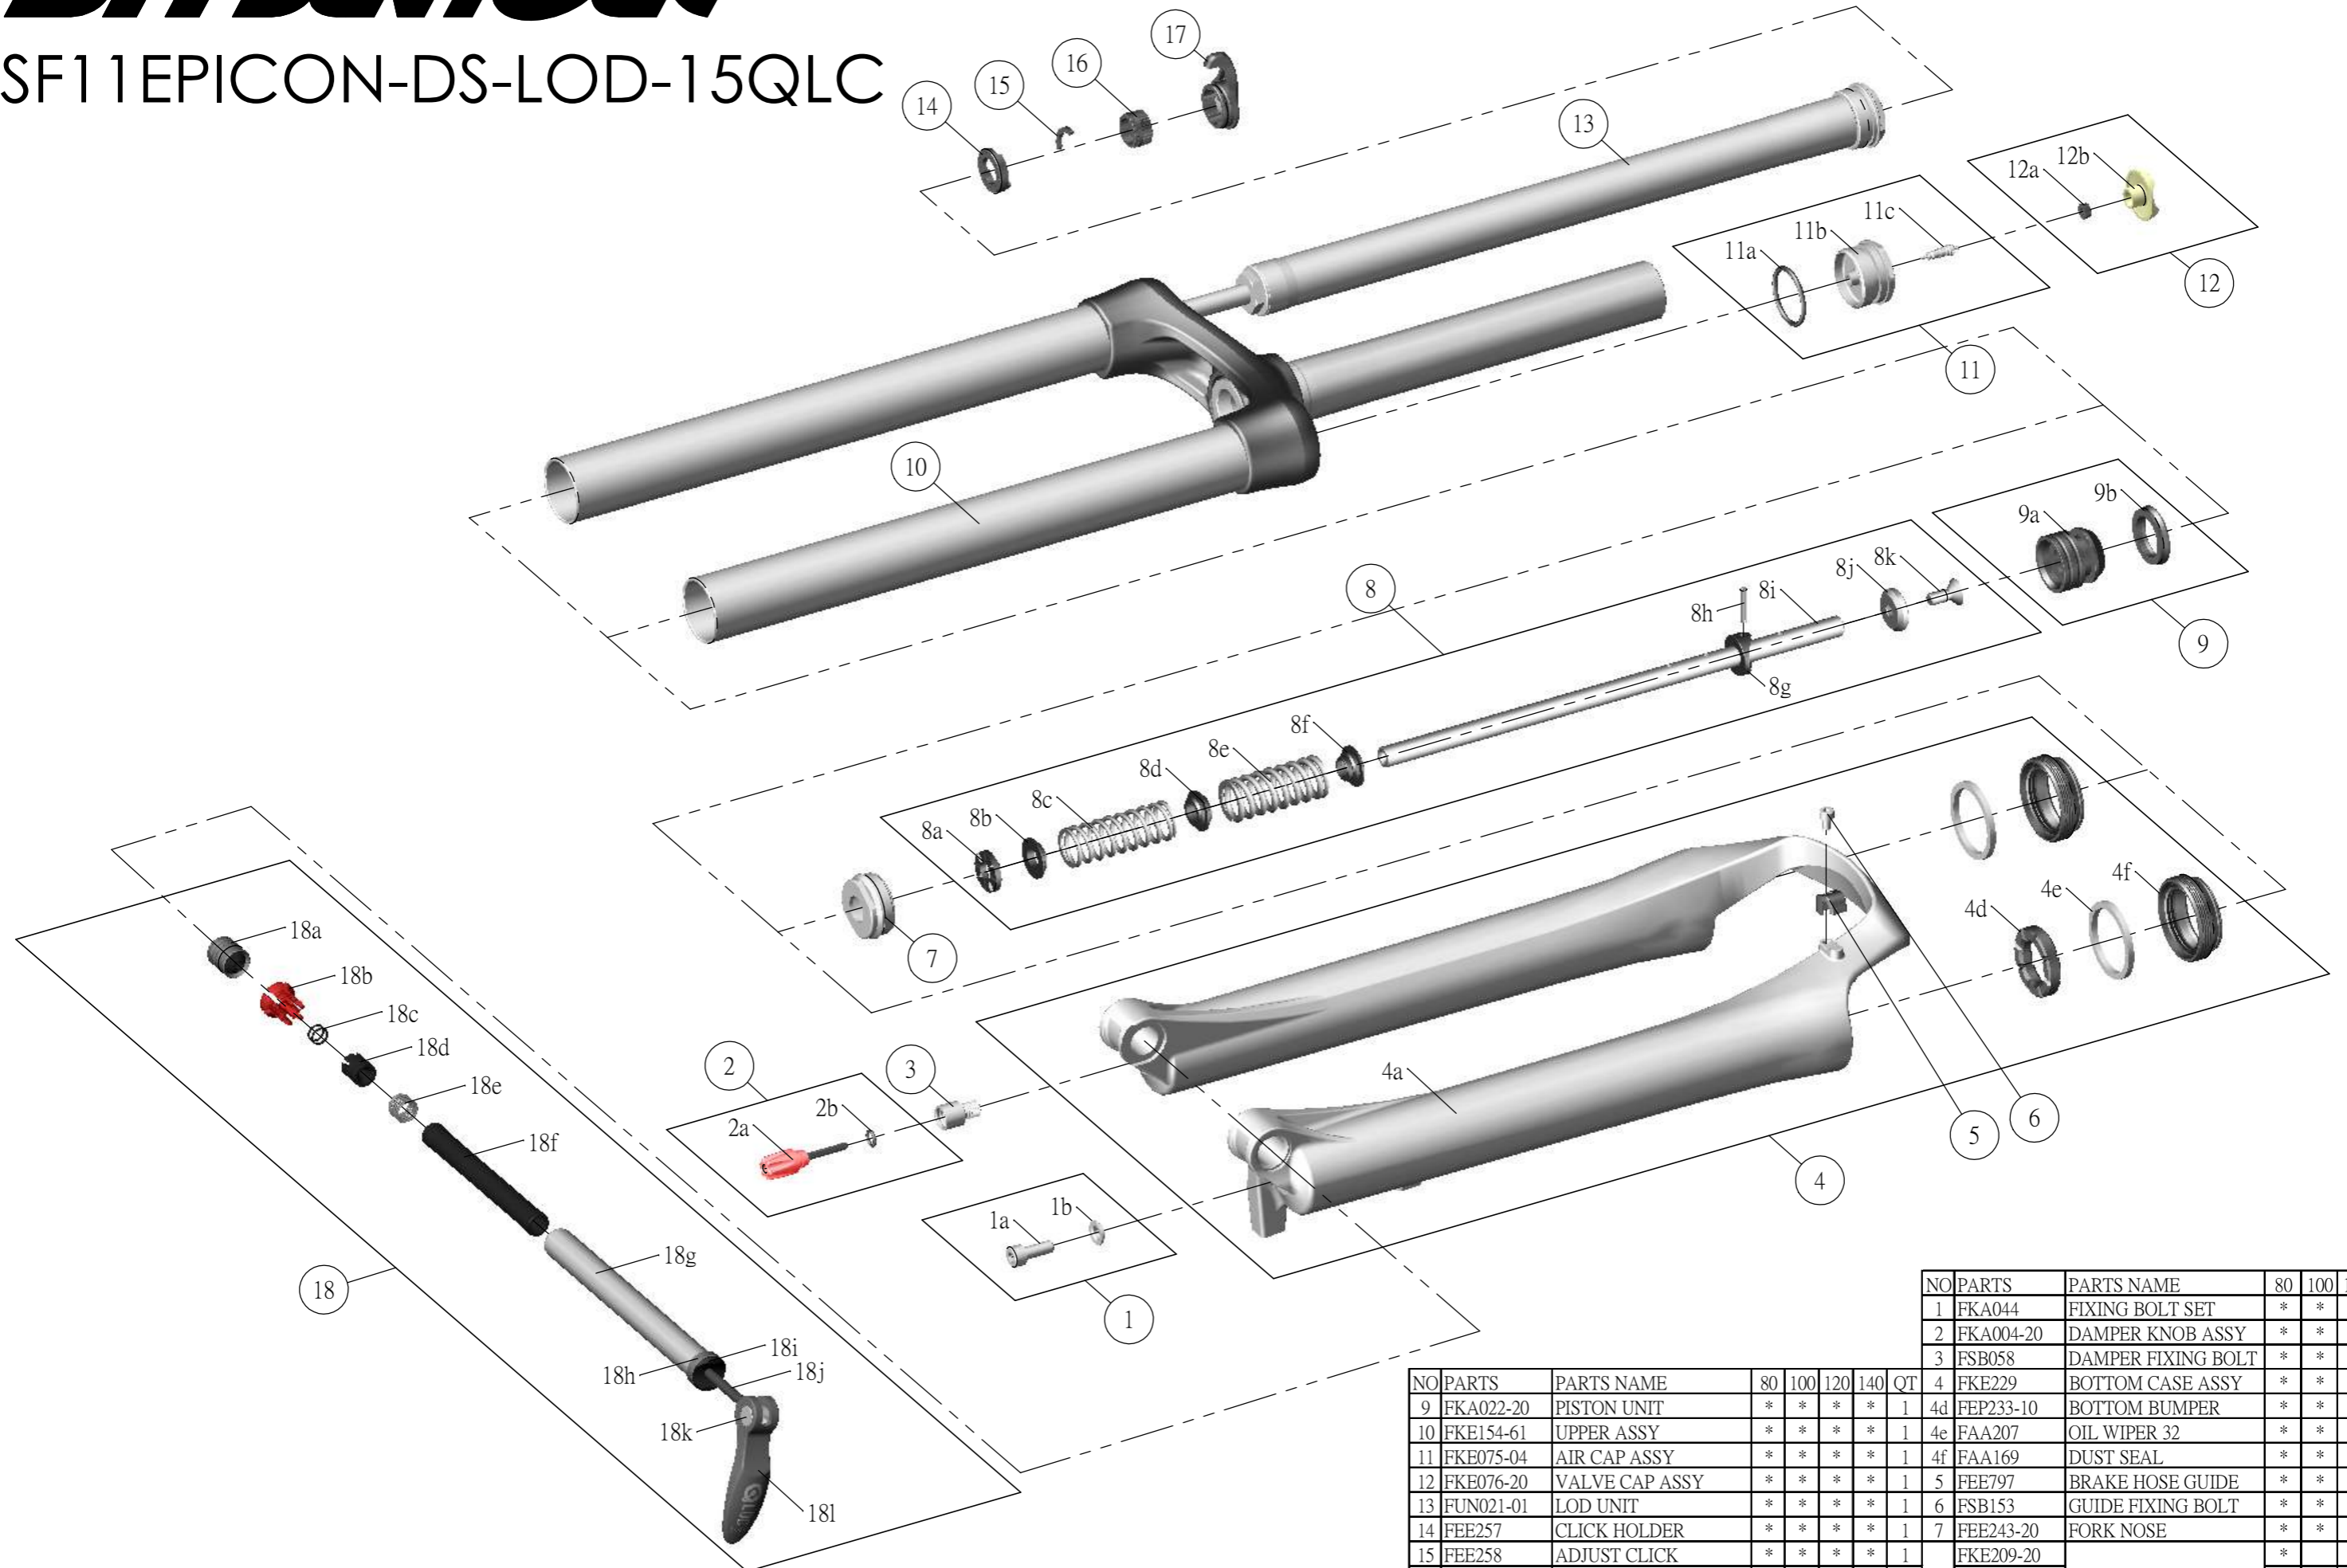

SUNTOUR

SF11EPICON-DS-LOD-15QLC

NO	PARTS	PARTS NAME	80	100	120	140	QT
1	FKA044	FIXING BOLT SET	*	*	*	*	1
2	FKA004-20	DAMPER KNOB ASSY	*	*	*	*	1
3	FSB058	DAMPER FIXING BOLT	*	*	*	*	1
4	FKE229	BOTTOM CASE ASSY	*	*	*	*	1
4d	FEP233-10	BOTTOM BUMPER	*	*	*	*	1
4e	FAA207	OIL WIPER 32	*	*	*	*	2
4f	FAA169	DUST SEAL	*	*	*	*	2
5	FEE797	BRAKE HOSE GUIDE	*	*	*	*	1
6	FSB153	GUIDE FIXING BOLT	*	*	*	*	1
7	FEE243-20	FORK NOSE	*	*	*	*	1
8	FKE209-20	SUPPORT TUBE ASSY	*				1
	FKE209-10			*		1	
	FKE209-00				*	1	
	FKE209-30					*	1
8a	FKE154-61	UPPER ASSY	*	*	*	*	1
8b	FKE075-04	AIR CAP ASSY	*	*	*	*	1
8c	FUN021-01	LOD UNIT	*	*	*	*	1
8d	FEE257	CLICK HOLDER	*	*	*	*	1
8e	FEE258	ADJUST CLICK	*	*	*	*	1
8f	FEE256-10	ADJUST CORE	*	*	*	*	1
8g	FEE255-31	LOCK OUT KNOB	*	*	*	*	1
8h	FKA069-00	QLC15 AXLE SET	*	*	*	*	1