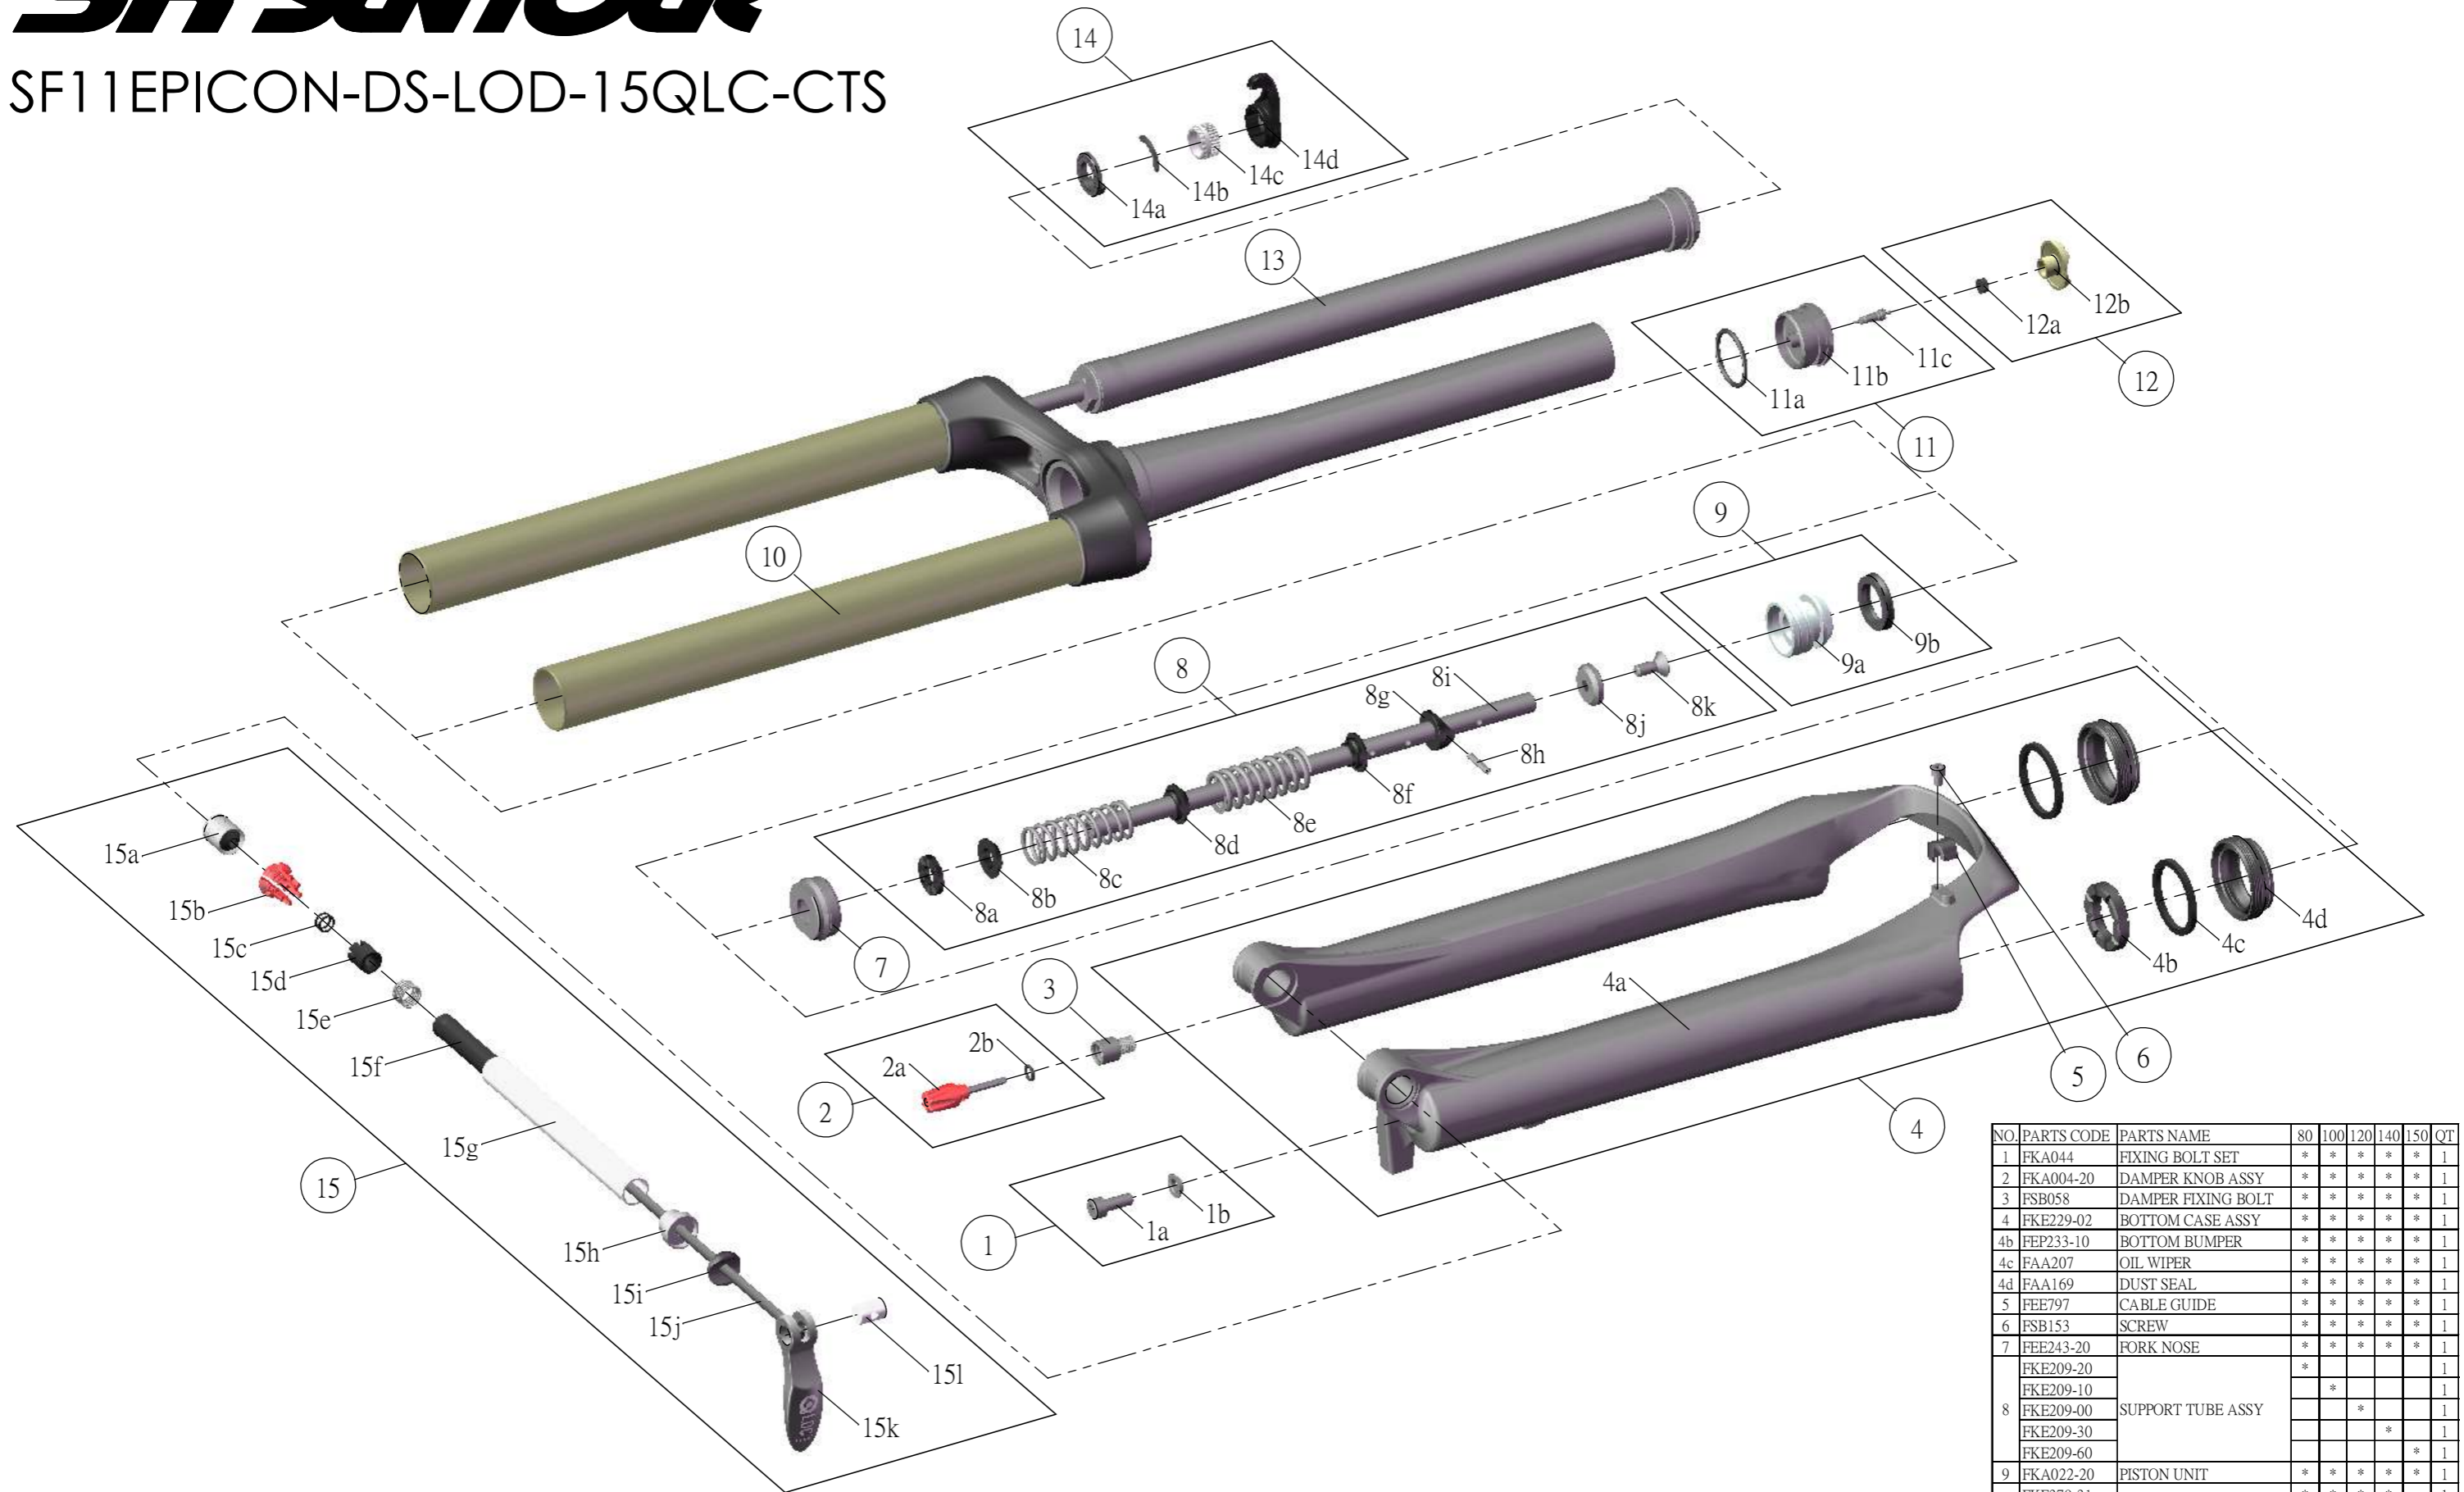

SUNTOUR

SF11EPICON-DS-LOD-15QLC-CTS

NO.	PARTS CODE	PARTS NAME	80	100	120	140	150	QT
1	FKA044	FIXING BOLT SET	*	*	*	*	*	1
2	FKA004-20	DAMPER KNOB ASSY	*	*	*	*	*	1
3	FSB058	DAMPER FIXING BOLT	*	*	*	*	*	1
4	FKE229-02	BOTTOM CASE ASSY	*	*	*	*	*	1
4b	FEP233-10	BOTTOM BUMPER	*	*	*	*	*	1
4c	FAA207	OIL WIPER	*	*	*	*	*	1
4d	FAA169	DUST SEAL	*	*	*	*	*	1
5	FEE797	CABLE GUIDE	*	*	*	*	*	1
6	FSB153	SCREW	*	*	*	*	*	1
7	FEE243-20	FORK NOSE	*	*	*	*	*	1
	FKE209-20		*					1
	FKE209-10			*				1
8	FKE209-00	SUPPORT TUBE ASSY			*			1
	FKE209-30					*		1
	FKE209-60						*	1
9	FKA022-20	PISTON UNIT	*	*	*	*	*	1
	FKE379-31		*	*	*	*	*	1
10	FKE379-32	UPPER ASSY	*	*	*	*	*	1
	FKE379-32		*	*	*	*	*	1
11	FKE075-04	AIR CAP ASSY	*	*	*	*	*	1
12	FKE076-20	VALVE CAP ASSY	*	*	*	*	*	1
	FUN021-01		*	*	*	*	*	1
13	FUN021-05	LOD UNIT					*	1
14	FKA042	LOCK OUT KNOB UNIT	*	*	*	*	*	1
15	FKA069-00	QLC15 AXLE SET	*	*	*	*	*	1