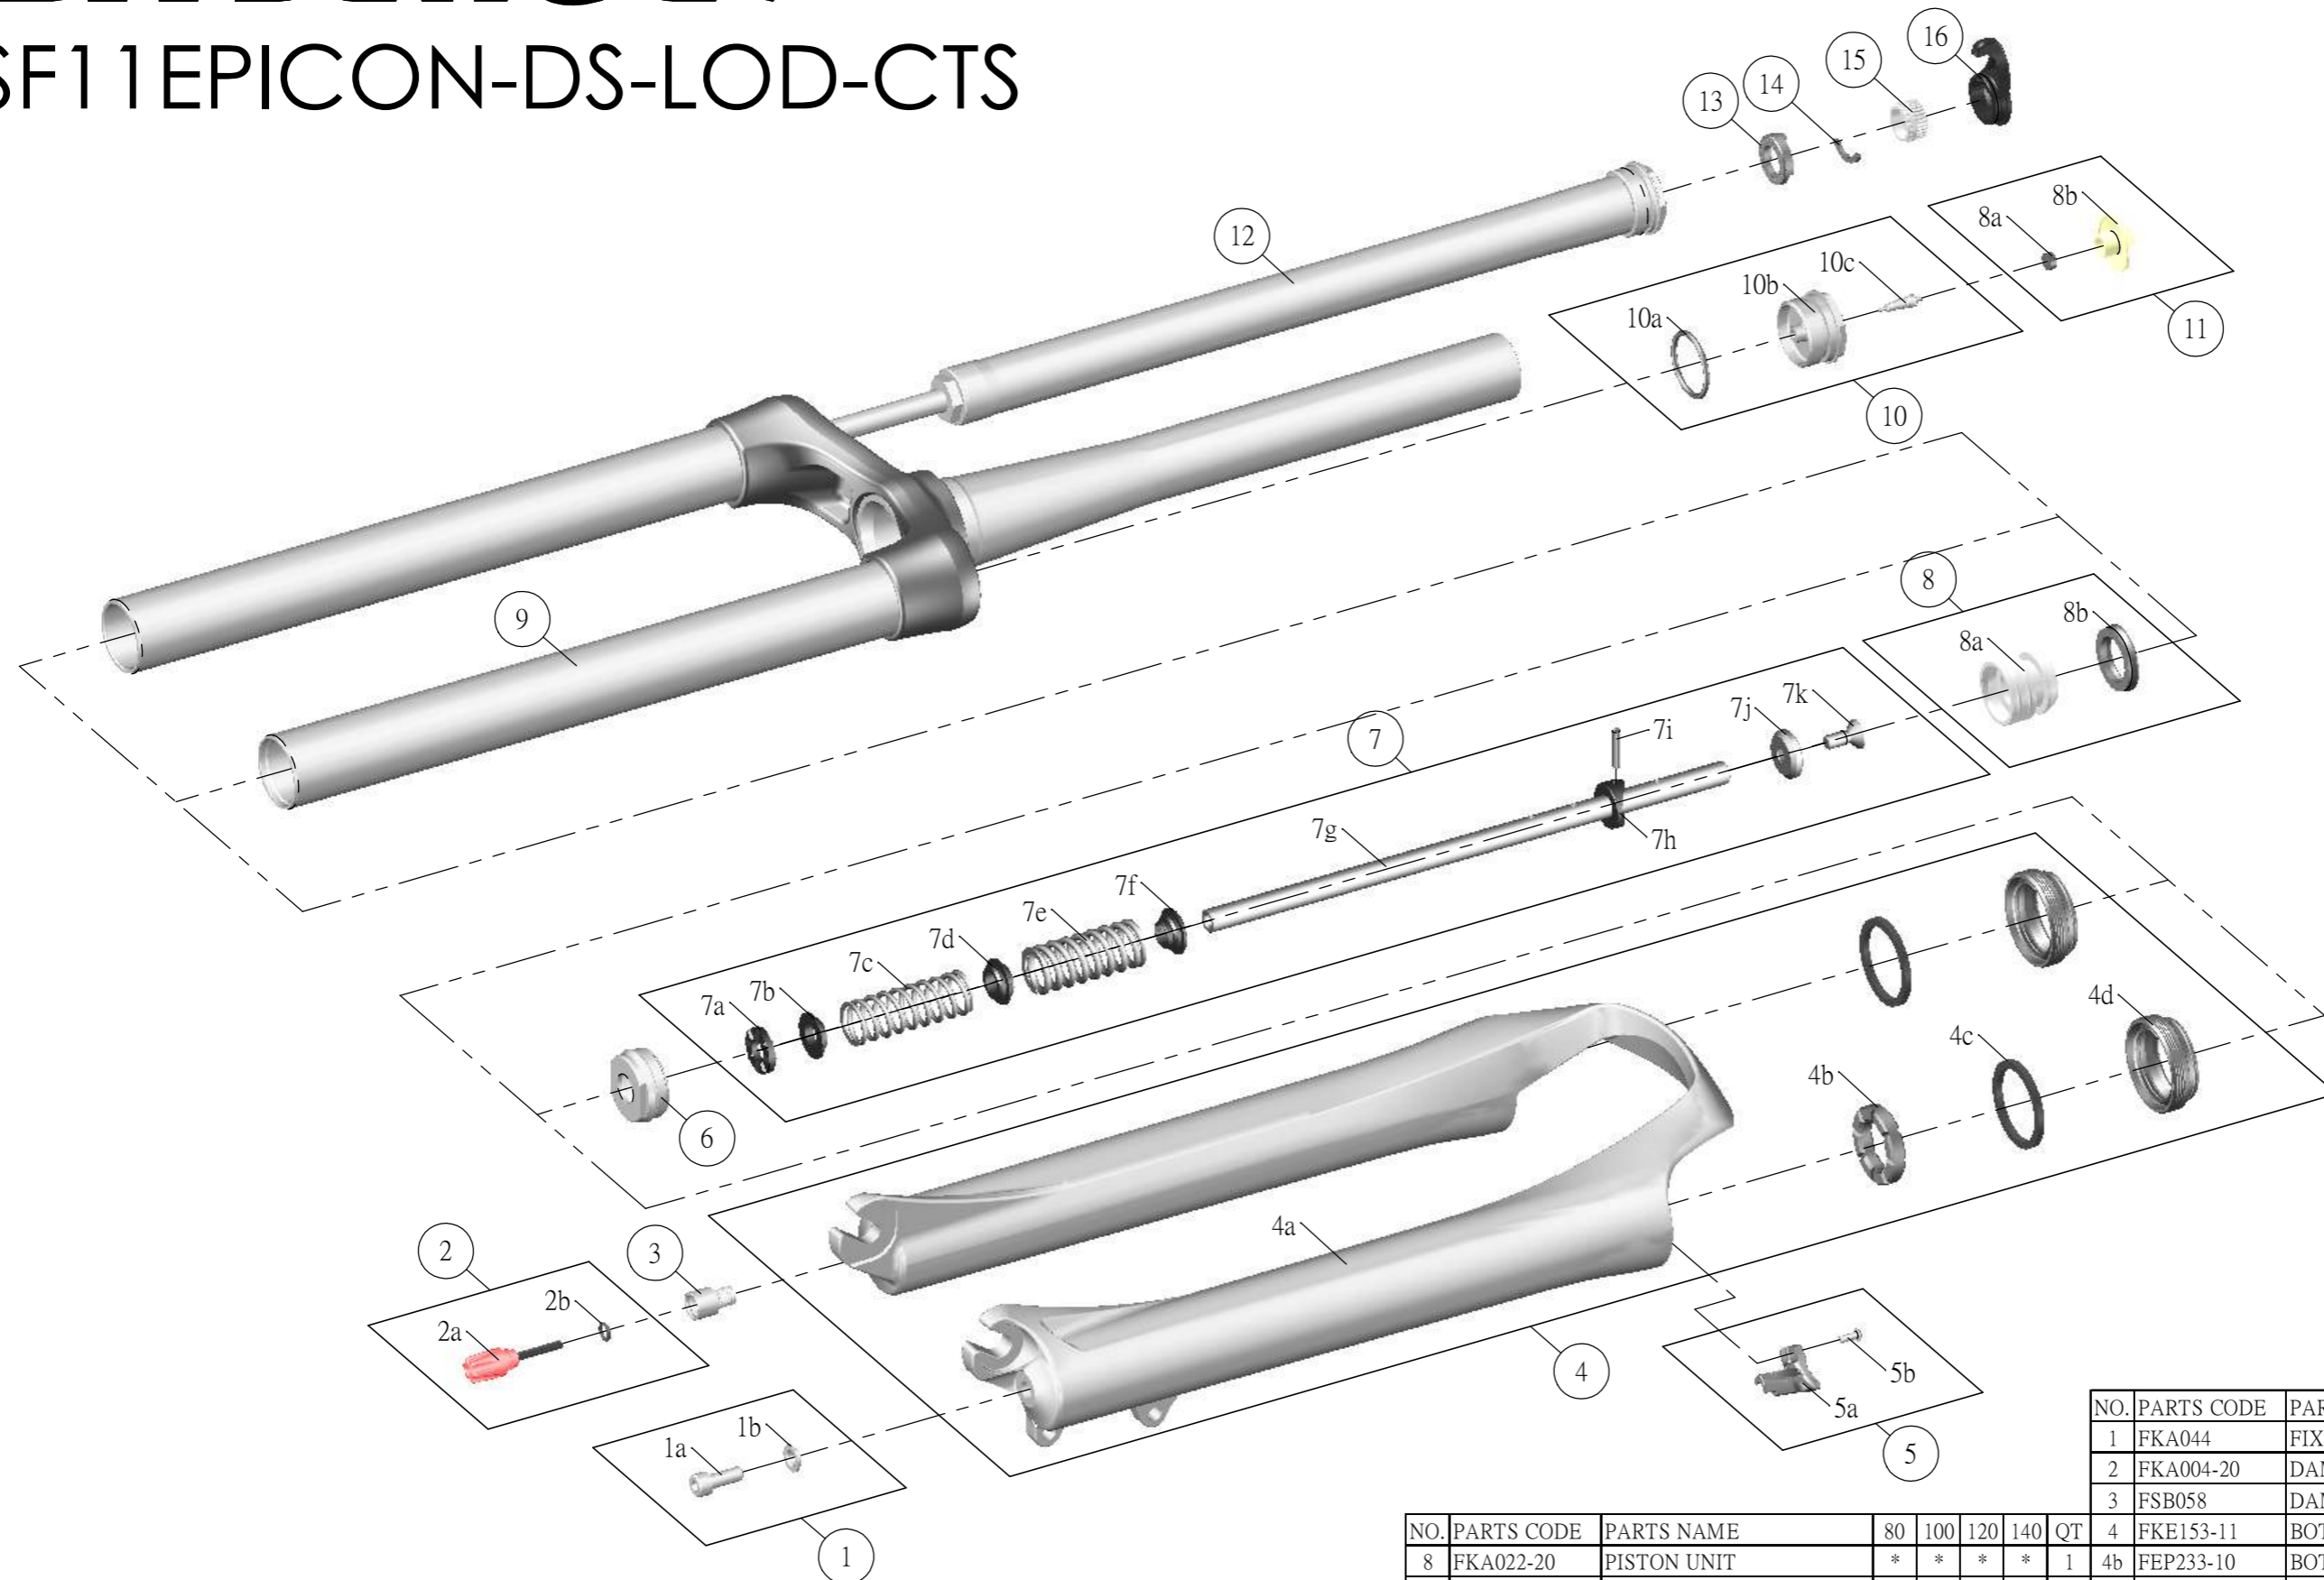

# SUNTOUR

## SF11EPICON-DS-LOD-CTS

NO.	PARTS CODE	PARTS NAME	80	100	120	140	QT
8	FKA022-20	PISTON UNIT	*	*	*	*	1
9	FKE379-31	UPPER ASSY	*	*	*	*	1
10	FKE075-04	AIR CAP ASSY	*	*	*	*	1
11	FKE076-20	VALVE CAP ASSY	*	*	*	*	1
12	FUN021-01	LOD UNIT	*	*	*	*	1
13	FEE257	CLICK HOLDER	*	*	*	*	1
14	FEE258	ADJUST CLICK	*	*	*	*	1
15	FEE256-10	ADJUST CORE	*	*	*	*	1
16	FEE255-31	LOCK OUT KNOB	*	*	*	*	1
1	FKA044	FIXING BOLT SET	*	*	*	*	
2	FKA004-20	DAMPER KNOB ASSY	*	*	*	*	
3	FSB058	DAMPER FIXING BOLT	*	*	*	*	
4	FKE153-11	BOTTOM CASE ASSY	*	*	*	*	
4b	FEP233-10	BOTTOM BUMPER	*	*	*	*	
4c	FAA207	OIL WIPER	*	*	*	*	
4d	FAA169	DUST SEAL	*	*	*	*	
5	FKA064	CABLE GUIDE SET	*	*	*	*	
6	FEE243-20	FORK NOSE	*	*	*	*	
7	FKE209-20	SUPPORT TUBE ASSY	*	*	*	*	
	FKE209-10			*	*	*	
	FKE209-00			*	*	*	
	FKE209-30			*	*	*	