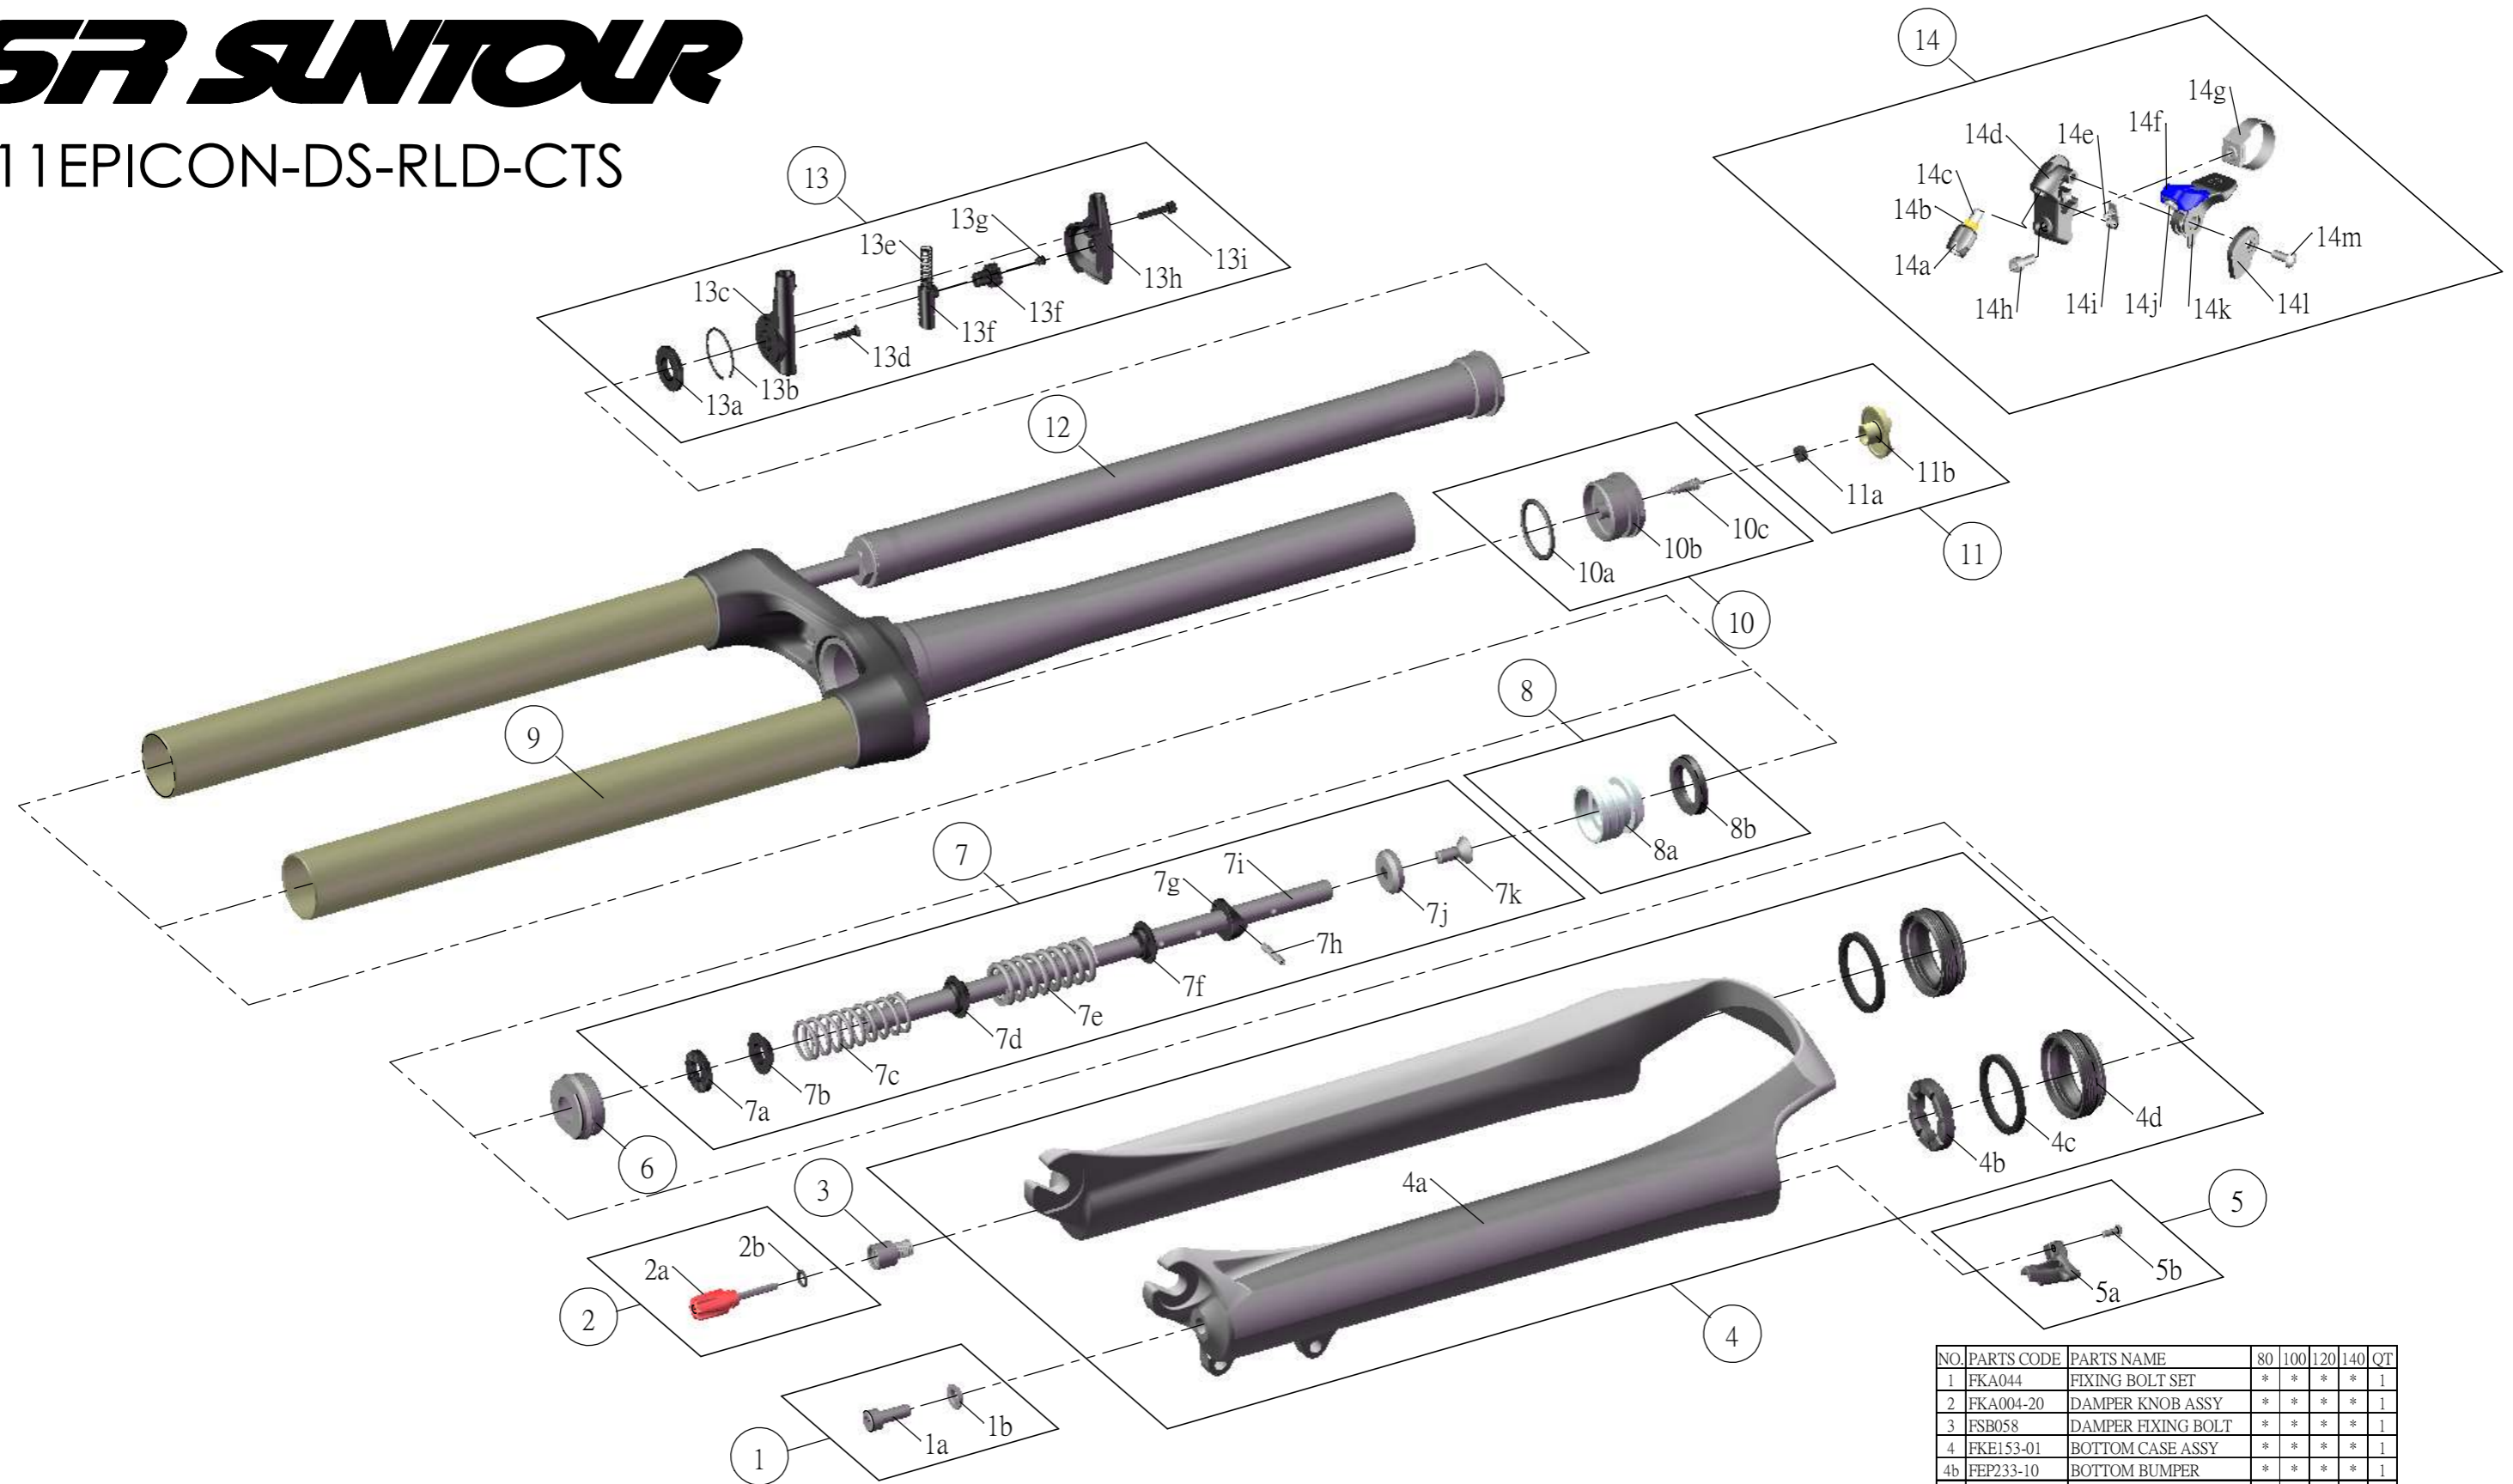

SR SUNTOUR

SF11EPICON-DS-RLD-CTS

NO.	PARTS CODE	PARTS NAME	80	100	120	140	QT
1	FKA044	FIXING BOLT SET	*	*	*	*	1
2	FKA004-20	DAMPER KNOB ASSY	*	*	*	*	1
3	FSB058	DAMPER FIXING BOLT	*	*	*	*	1
4	FKE153-01	BOTTOM CASE ASSY	*	*	*	*	1
4b	FEP233-10	BOTTOM BUMPER	*	*	*	*	1
4c	FAA207	OIL WIPER	*	*	*	*	1
4d	FAA169	DUST SEAL	*	*	*	*	1
5	FKA064	CABLE GUIDE SET	*	*	*	*	1
6	FEE243-20	FORK NOSE	*	*	*	*	1
7	FKE209-20	SUPPORT TUBE ASSY	*				1
	FKE209-10			*		1	
	FKE209-00				*	1	
	FKE209-30					*	1
8	FKA022-20	PISTON UNIT	*	*	*	*	1
9	FKE379-40	UPPER ASSY	*	*	*	*	1
10	FKE075-04	AIR CAP ASSY	*	*	*	*	1
11	FKE076-20	VALVE CAP ASSY	*	*	*	*	1
12	FUN021-11	RLD UNIT	*	*	*	*	1
13	FKE112	RL REMOTE ASSY	*	*	*	*	1
14	SL9SC-RLO	REMOTE LEVER ASSY	*	*	*	*	1