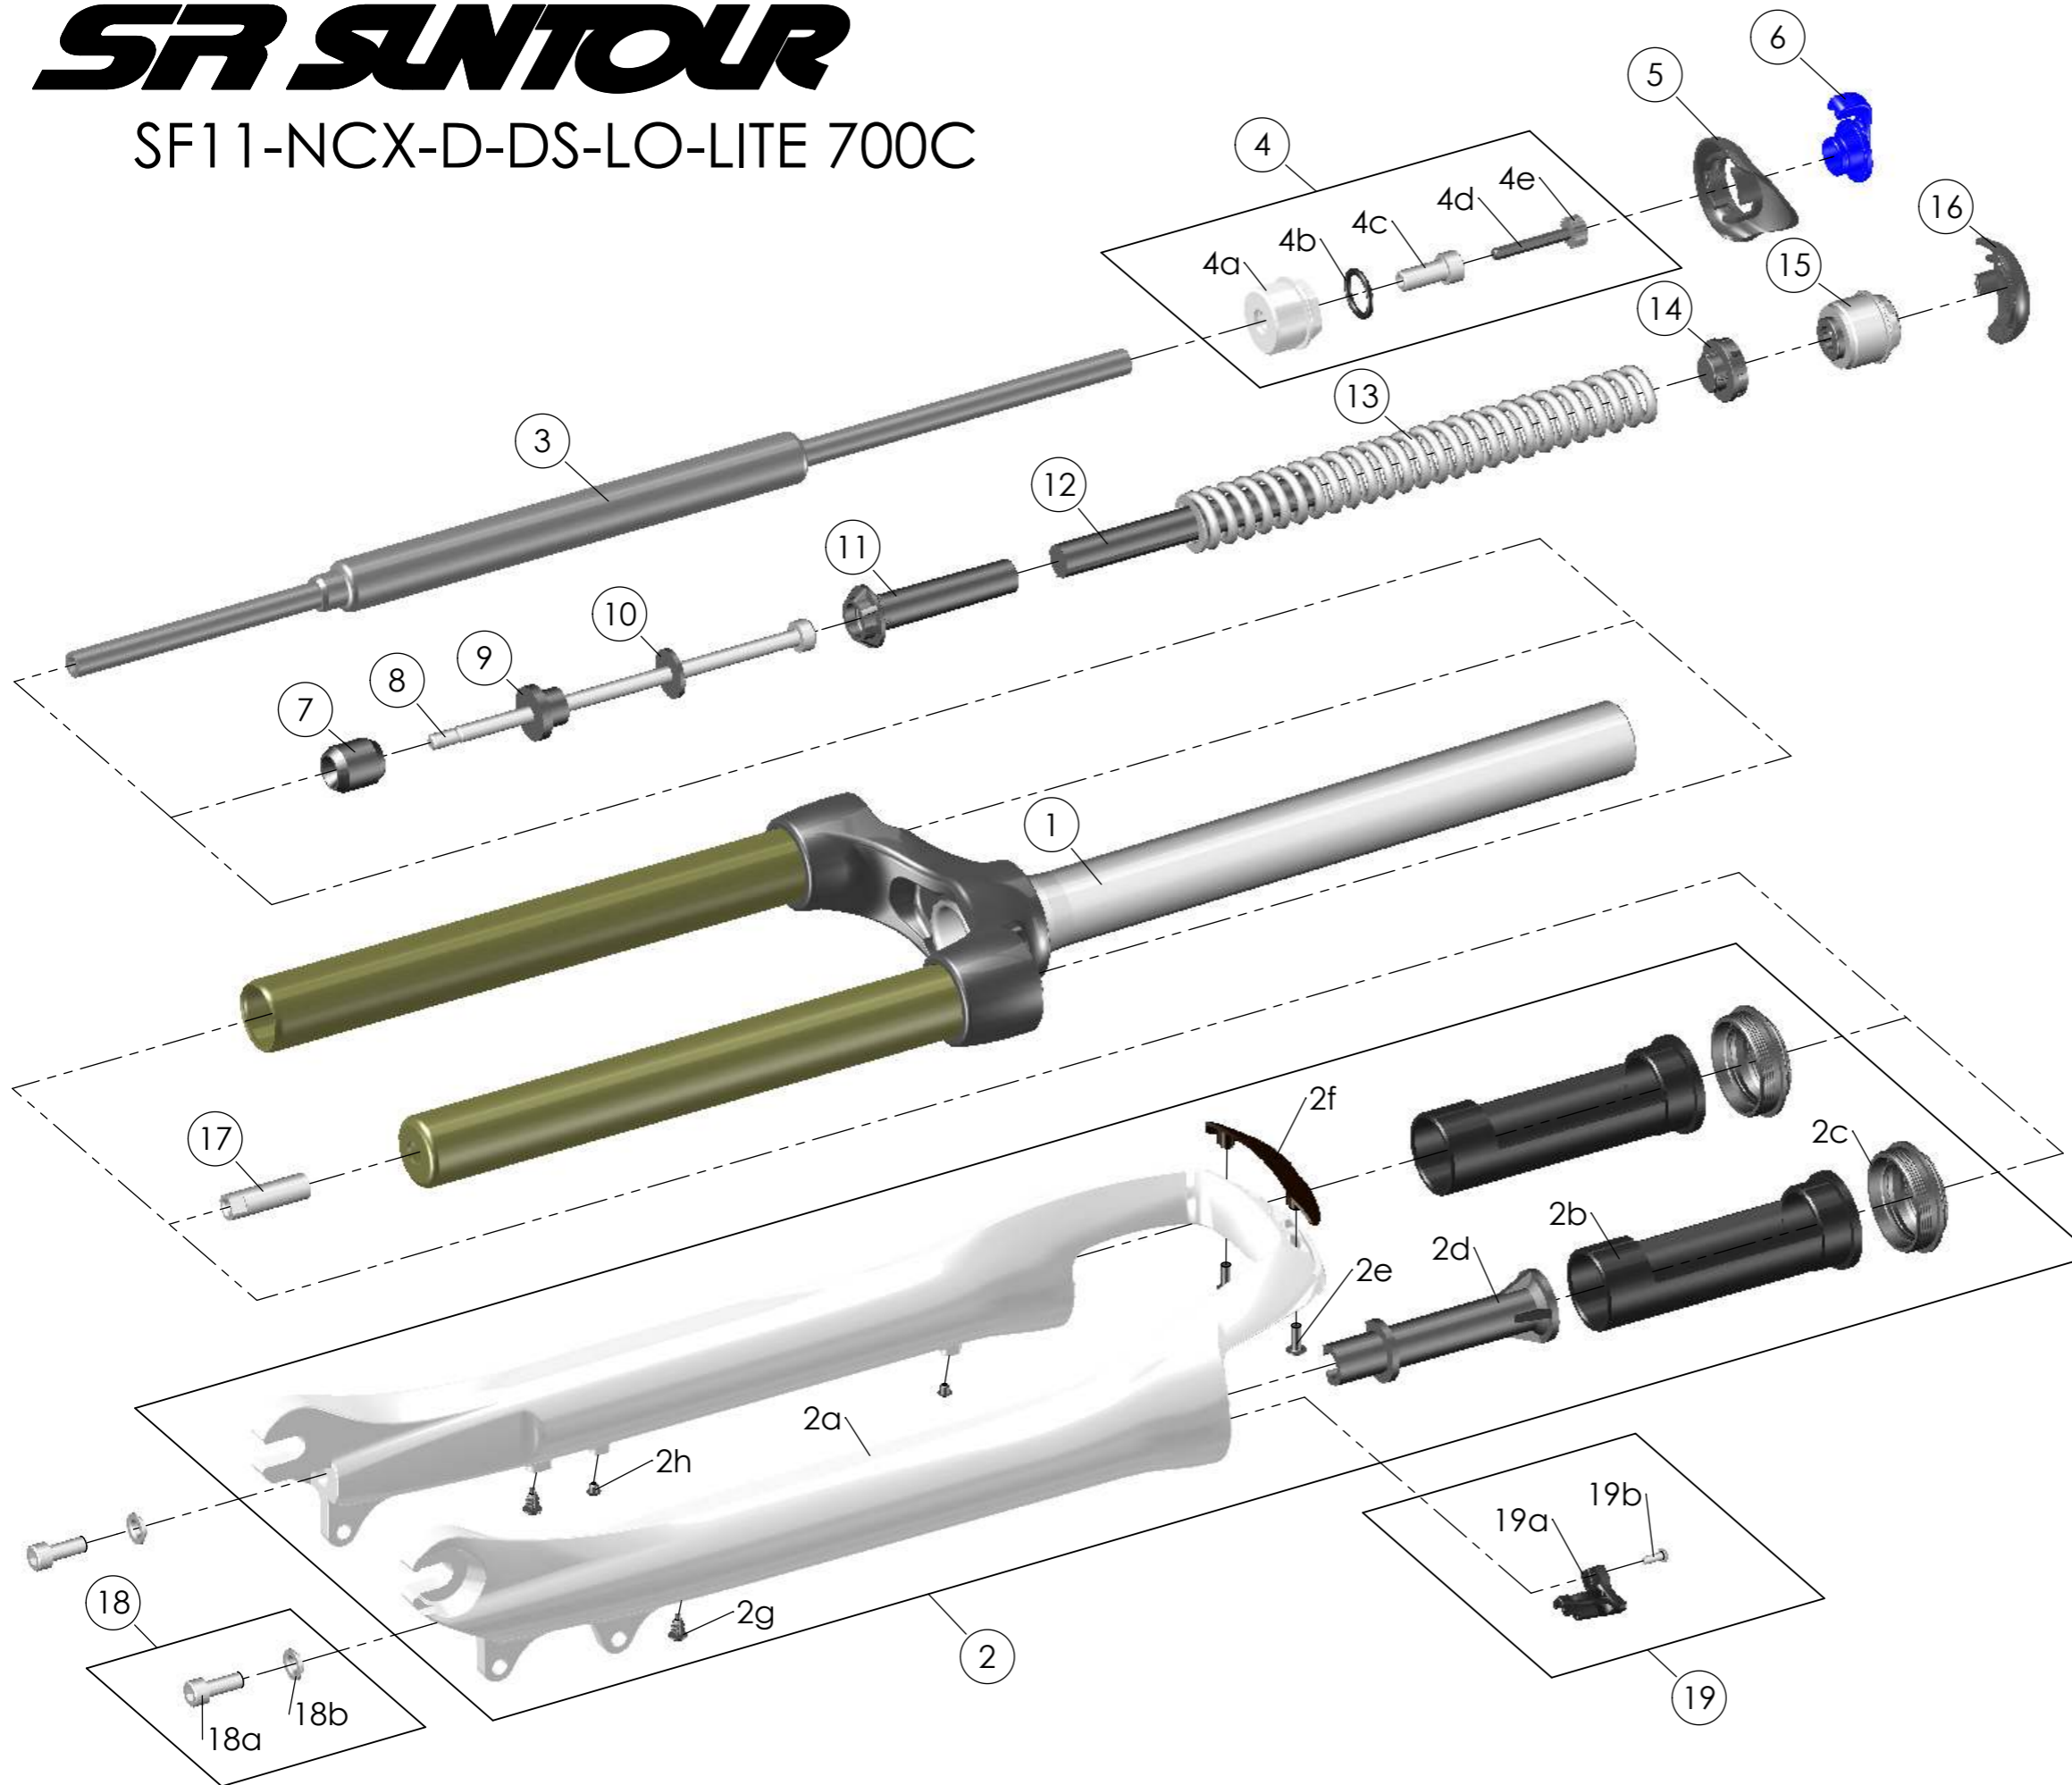

SUNTOUR

SF11-NCX-D-DS-LO-LITE 700C

NO.	PARTS CODE	PARTS NAME	50	63	75	QT.
1	FKE397	UPPER ASSY	*	*	*	1
2	FKE385	BOTTOM CASE ASSY	*	*	*	1
2b	FEE945	SLIDER SLEEVE	*	*	*	2
2c	FAA346	DUST SEAL	*	*	*	2
2d	FEE188	BOTTOM STOPPER	*	*	*	1
3	FUN058-00	DAMPER UNIT	*	*	*	1
4	FKE214-02	LO TOP CAP ASSY	*	*	*	1
5	FEE812-10	LO KNOB COVER	*	*	*	1
6	FEE809-10	ADJUST KNOB	*	*	*	1
7	FEP086	REBOUND RUBBER	*	*	*	1
8	FSB067-62	FIXING BOLT	*	*	*	1
9	FEE452	REBOUND SPACER	*			1
10	FSW042	WASHER	*	*	*	1
11	FEE765	SPRING GUIDE LOWER	*	*	*	1
12	FEP131-08	DAMPER	*	*	*	1
	FEP413		*			1
13	FEP416	MAIN SPRING		*		1
	FEP565				*	1
14	FEE389-30	SPRING GUIDE	*	*	*	1
15	FKE213-00	ADJUST ASSY	*	*	*	1
16	FEE813-10	PRELOAD COVER	*	*	*	1
17	FSN027	BOTTOM NUT	*	*	*	1
18	FKA044	FIXING BOLT SET	*	*	*	2
19	FKA064	CABLE GUIDE SET	*	*	*	1