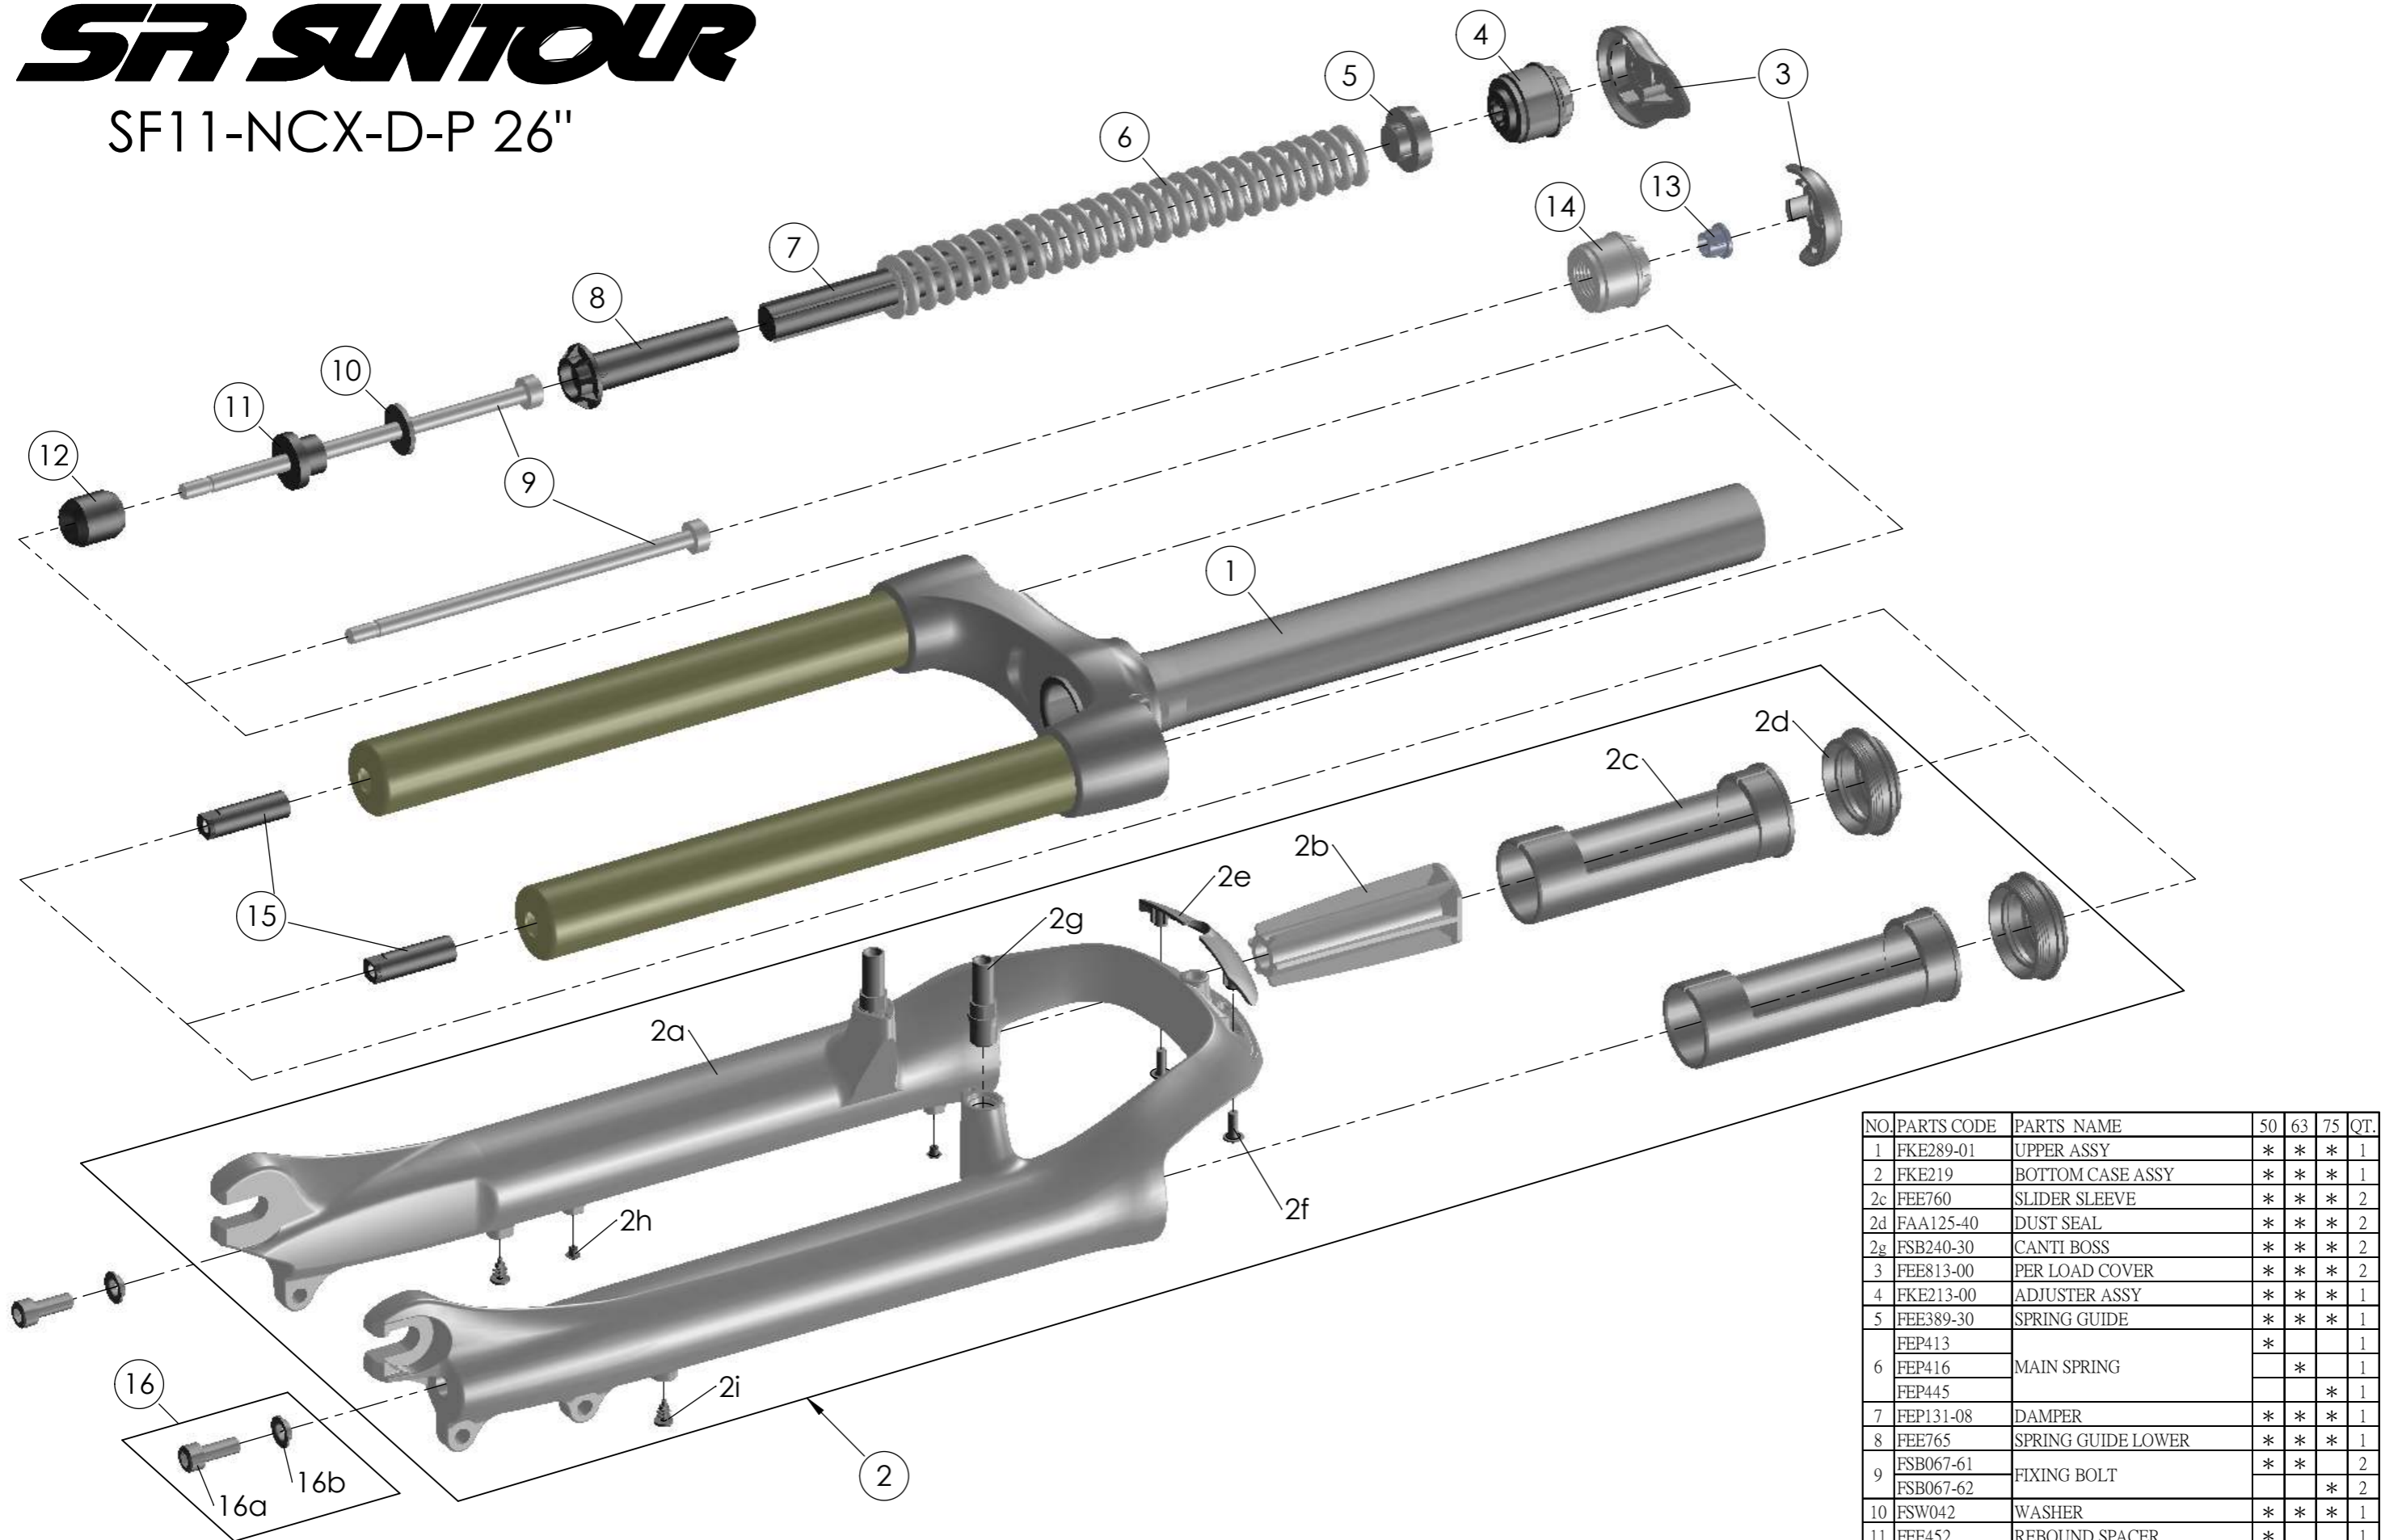

# SR SUNTOUR

SF11-NCX-D-P 26"

NO.	PARTS CODE	PARTS NAME	50	63	75	QT.
1	FKE289-01	UPPER ASSY	*	*	*	1
2	FKE219	BOTTOM CASE ASSY	*	*	*	1
2c	FEE760	SLIDER SLEEVE	*	*	*	2
2d	FAA125-40	DUST SEAL	*	*	*	2
2g	FSB240-30	CANTI BOSS	*	*	*	2
3	FEE813-00	PER LOAD COVER	*	*	*	2
4	FKE213-00	ADJUSTER ASSY	*	*	*	1
5	FEE389-30	SPRING GUIDE	*	*	*	1
6	FEP413	MAIN SPRING	*			1
	FEP416			*		1
	FEP445				*	1
7	FEP131-08	DAMPER	*	*	*	1
8	FEE765	SPRING GUIDE LOWER	*	*	*	1
9	FSB067-61	FIXING BOLT	*	*		2
	FSB067-62				*	2
10	FSW042	WASHER	*	*	*	1
11	FEE452	REBOUND SPACER	*			1
12	FEP086	REBOUND RUBBER	*	*	*	1
13	FEE795	BOTTOM CAP	*	*	*	1
14	FEE810-00	ADJUST CAP	*	*	*	1
15	FSN027	BOTTOM NUT	*	*	*	2
16	FKA044	FIXING BOLT SET	*	*	*	2