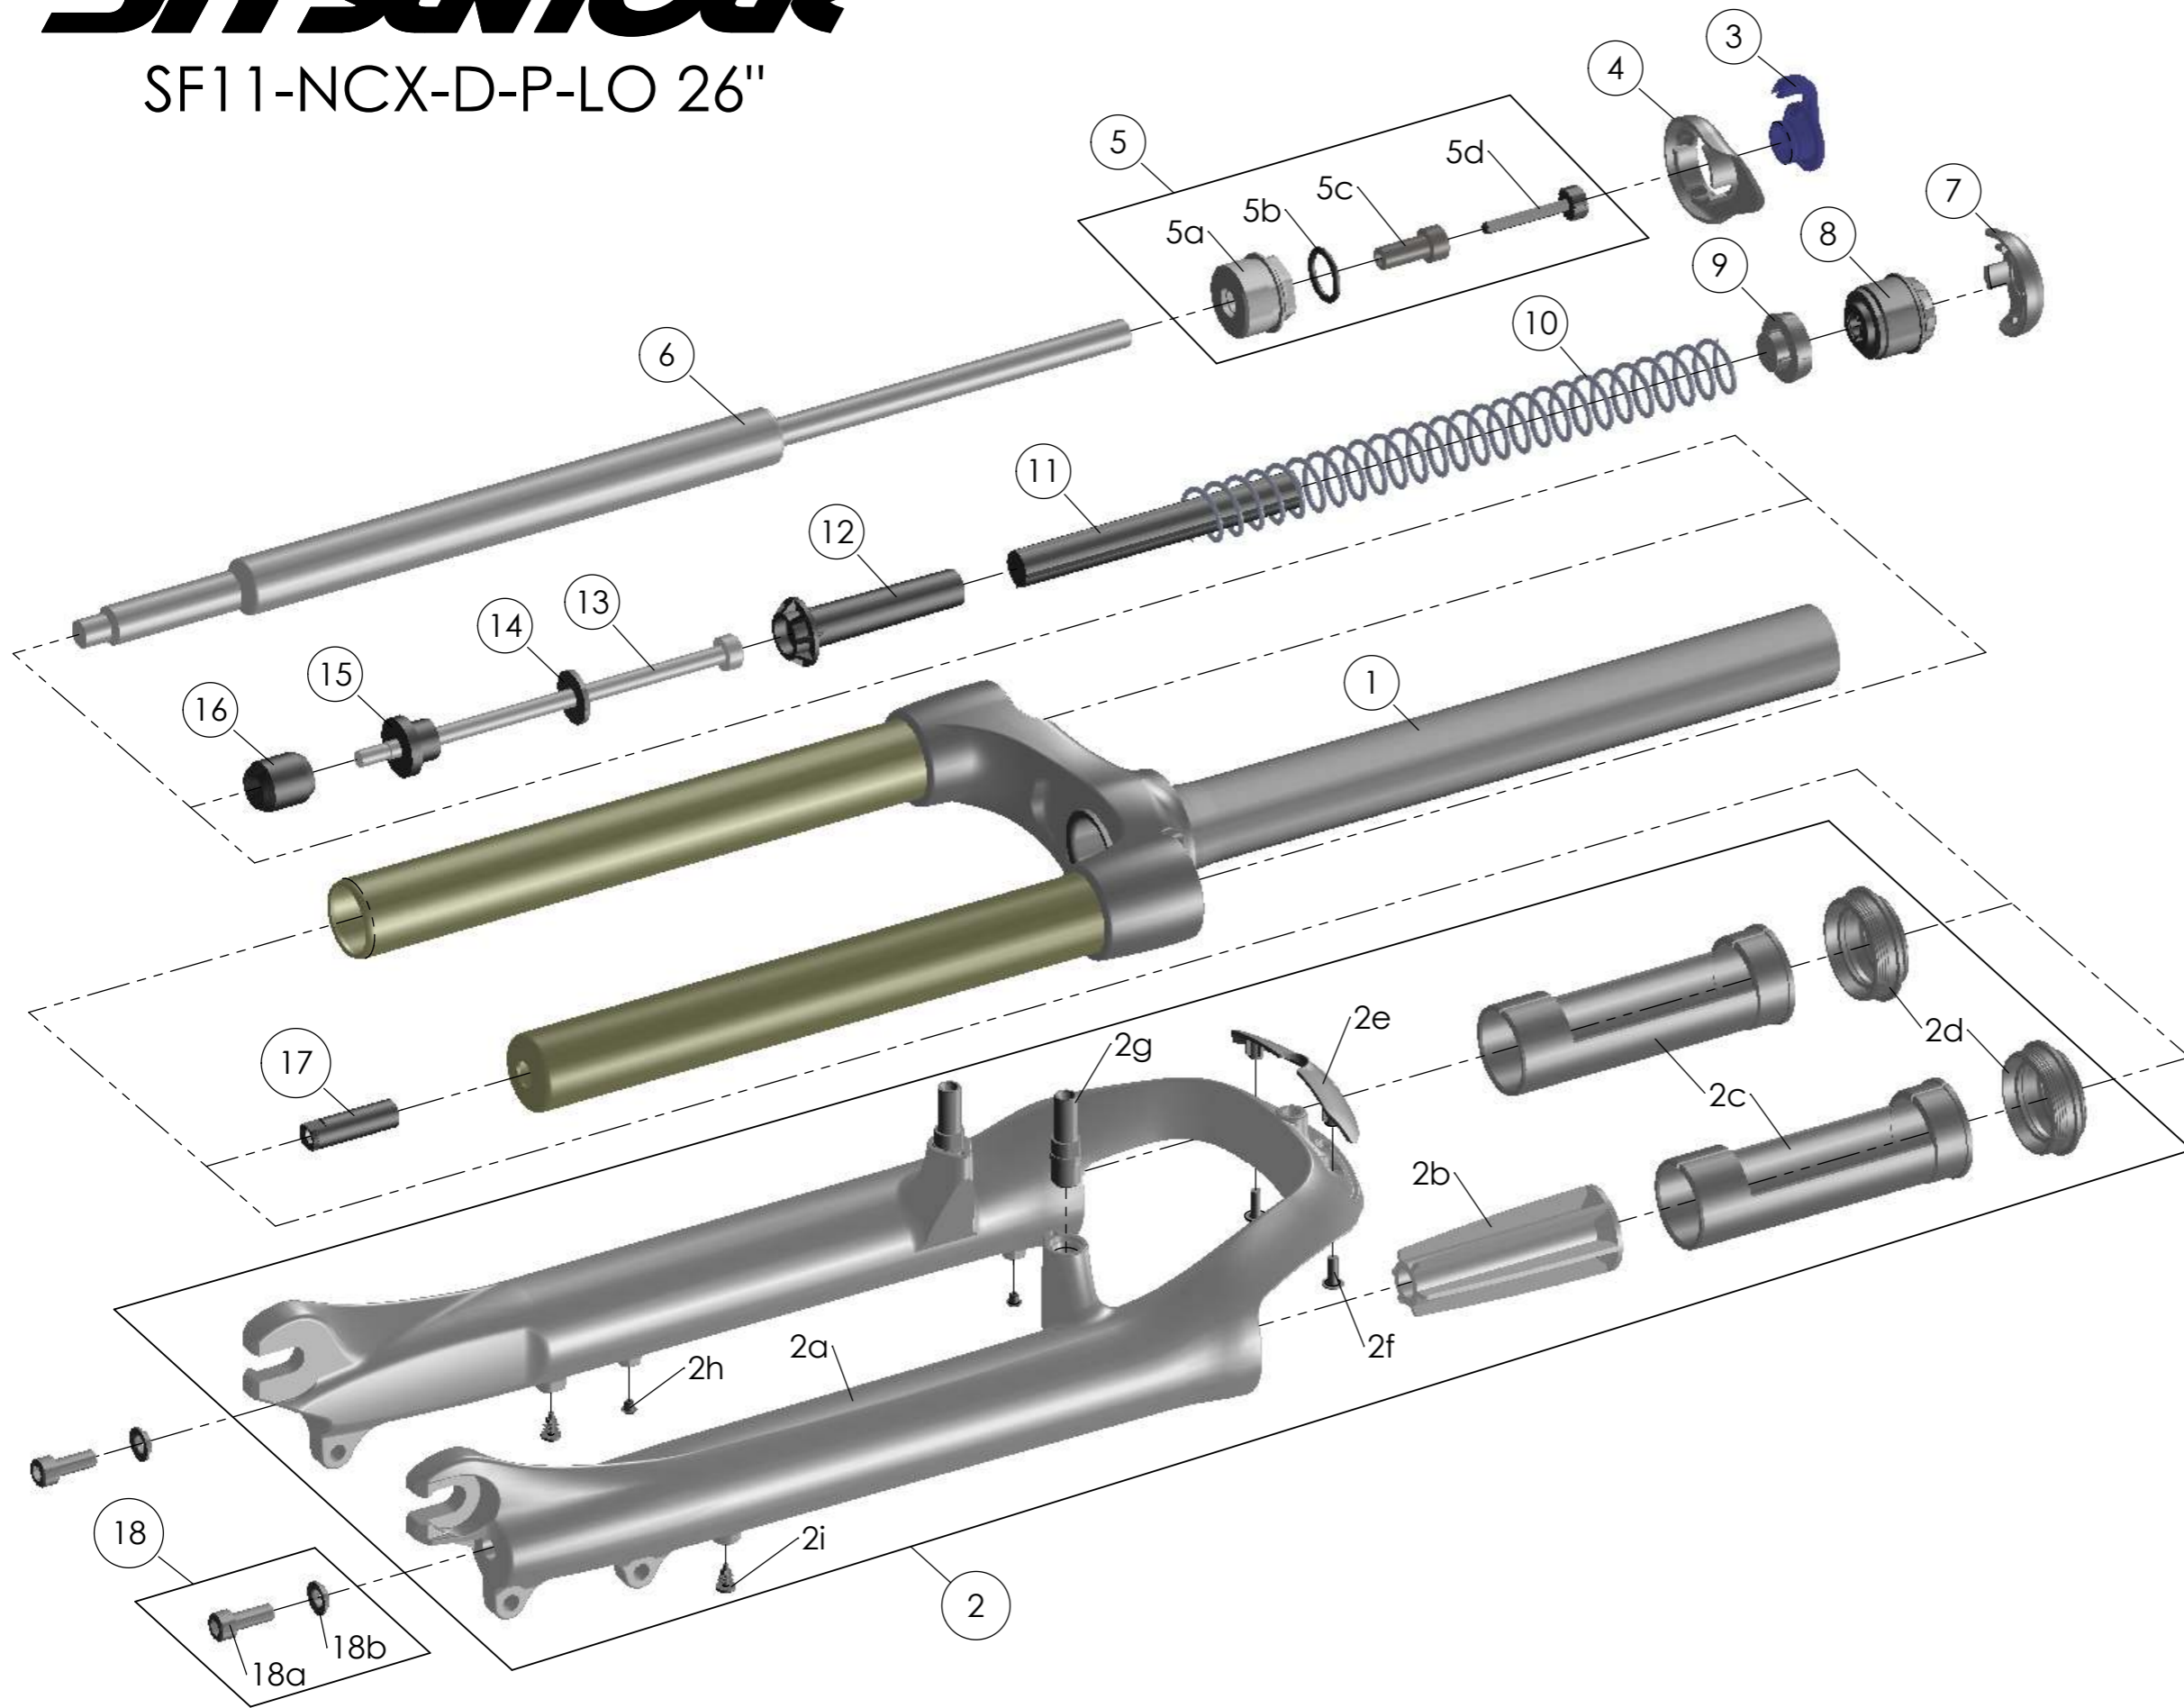

SUNTOUR

SF11-NCX-D-P-LO 26"

NO.	PARTS CODE	PARTS NAME	50	63	75	QT.
1	FKE219	BOTTOM CASE ASSY	*	*	*	1
2	FKE288-01	UPPER ASSY	*	*	*	1
2c	FEE760	SLIDER SLEEVE	*	*	*	2
2d	FAA125-40	DUST SEAL	*	*	*	2
2g	FSB240-30	CANTI BOSS	*	*	*	2
3	FEE809-00	ADJUST KNOB	*	*	*	1
4	FEE812-00	LO KNOB COVER	*	*	*	1
5	FKE214-11	LO TOP CAP ASSY	*	*	*	1
6	FUN006-12	DAMPER UNIT	*	*	*	1
7	FEE813-00	PER LOAD COVER	*	*	*	1
8	FKE213-00	ADJUSTER ASSY	*	*	*	1
9	FEE389-30	SPRING GUIDE	*	*		1
	FEE389-40				*	1
	FEP394	MAIN SPRING	*			1
10	FEP401			*		1
	FEP430				*	1
11	FEP131-08	DAMPER	*	*		1
	FEP262-60			*	*	1
12	FEE765	SPRING GUIDE LOWER	*	*	*	1
	FEE385-60				*	1
13	FSB067-61	FIXING BOLT	*	*		1
	FSB067-62				*	1
14	FSW042	WASHER	*	*	*	1
15	FEE452	REBOUND SPACER	*			1
16	FEP086	REBOUND RUBBER	*	*	*	1
17	FSN027	BOTTOM NUT	*	*	*	1
18	FKA044	FIXING BOLT SET	*	*	*	2