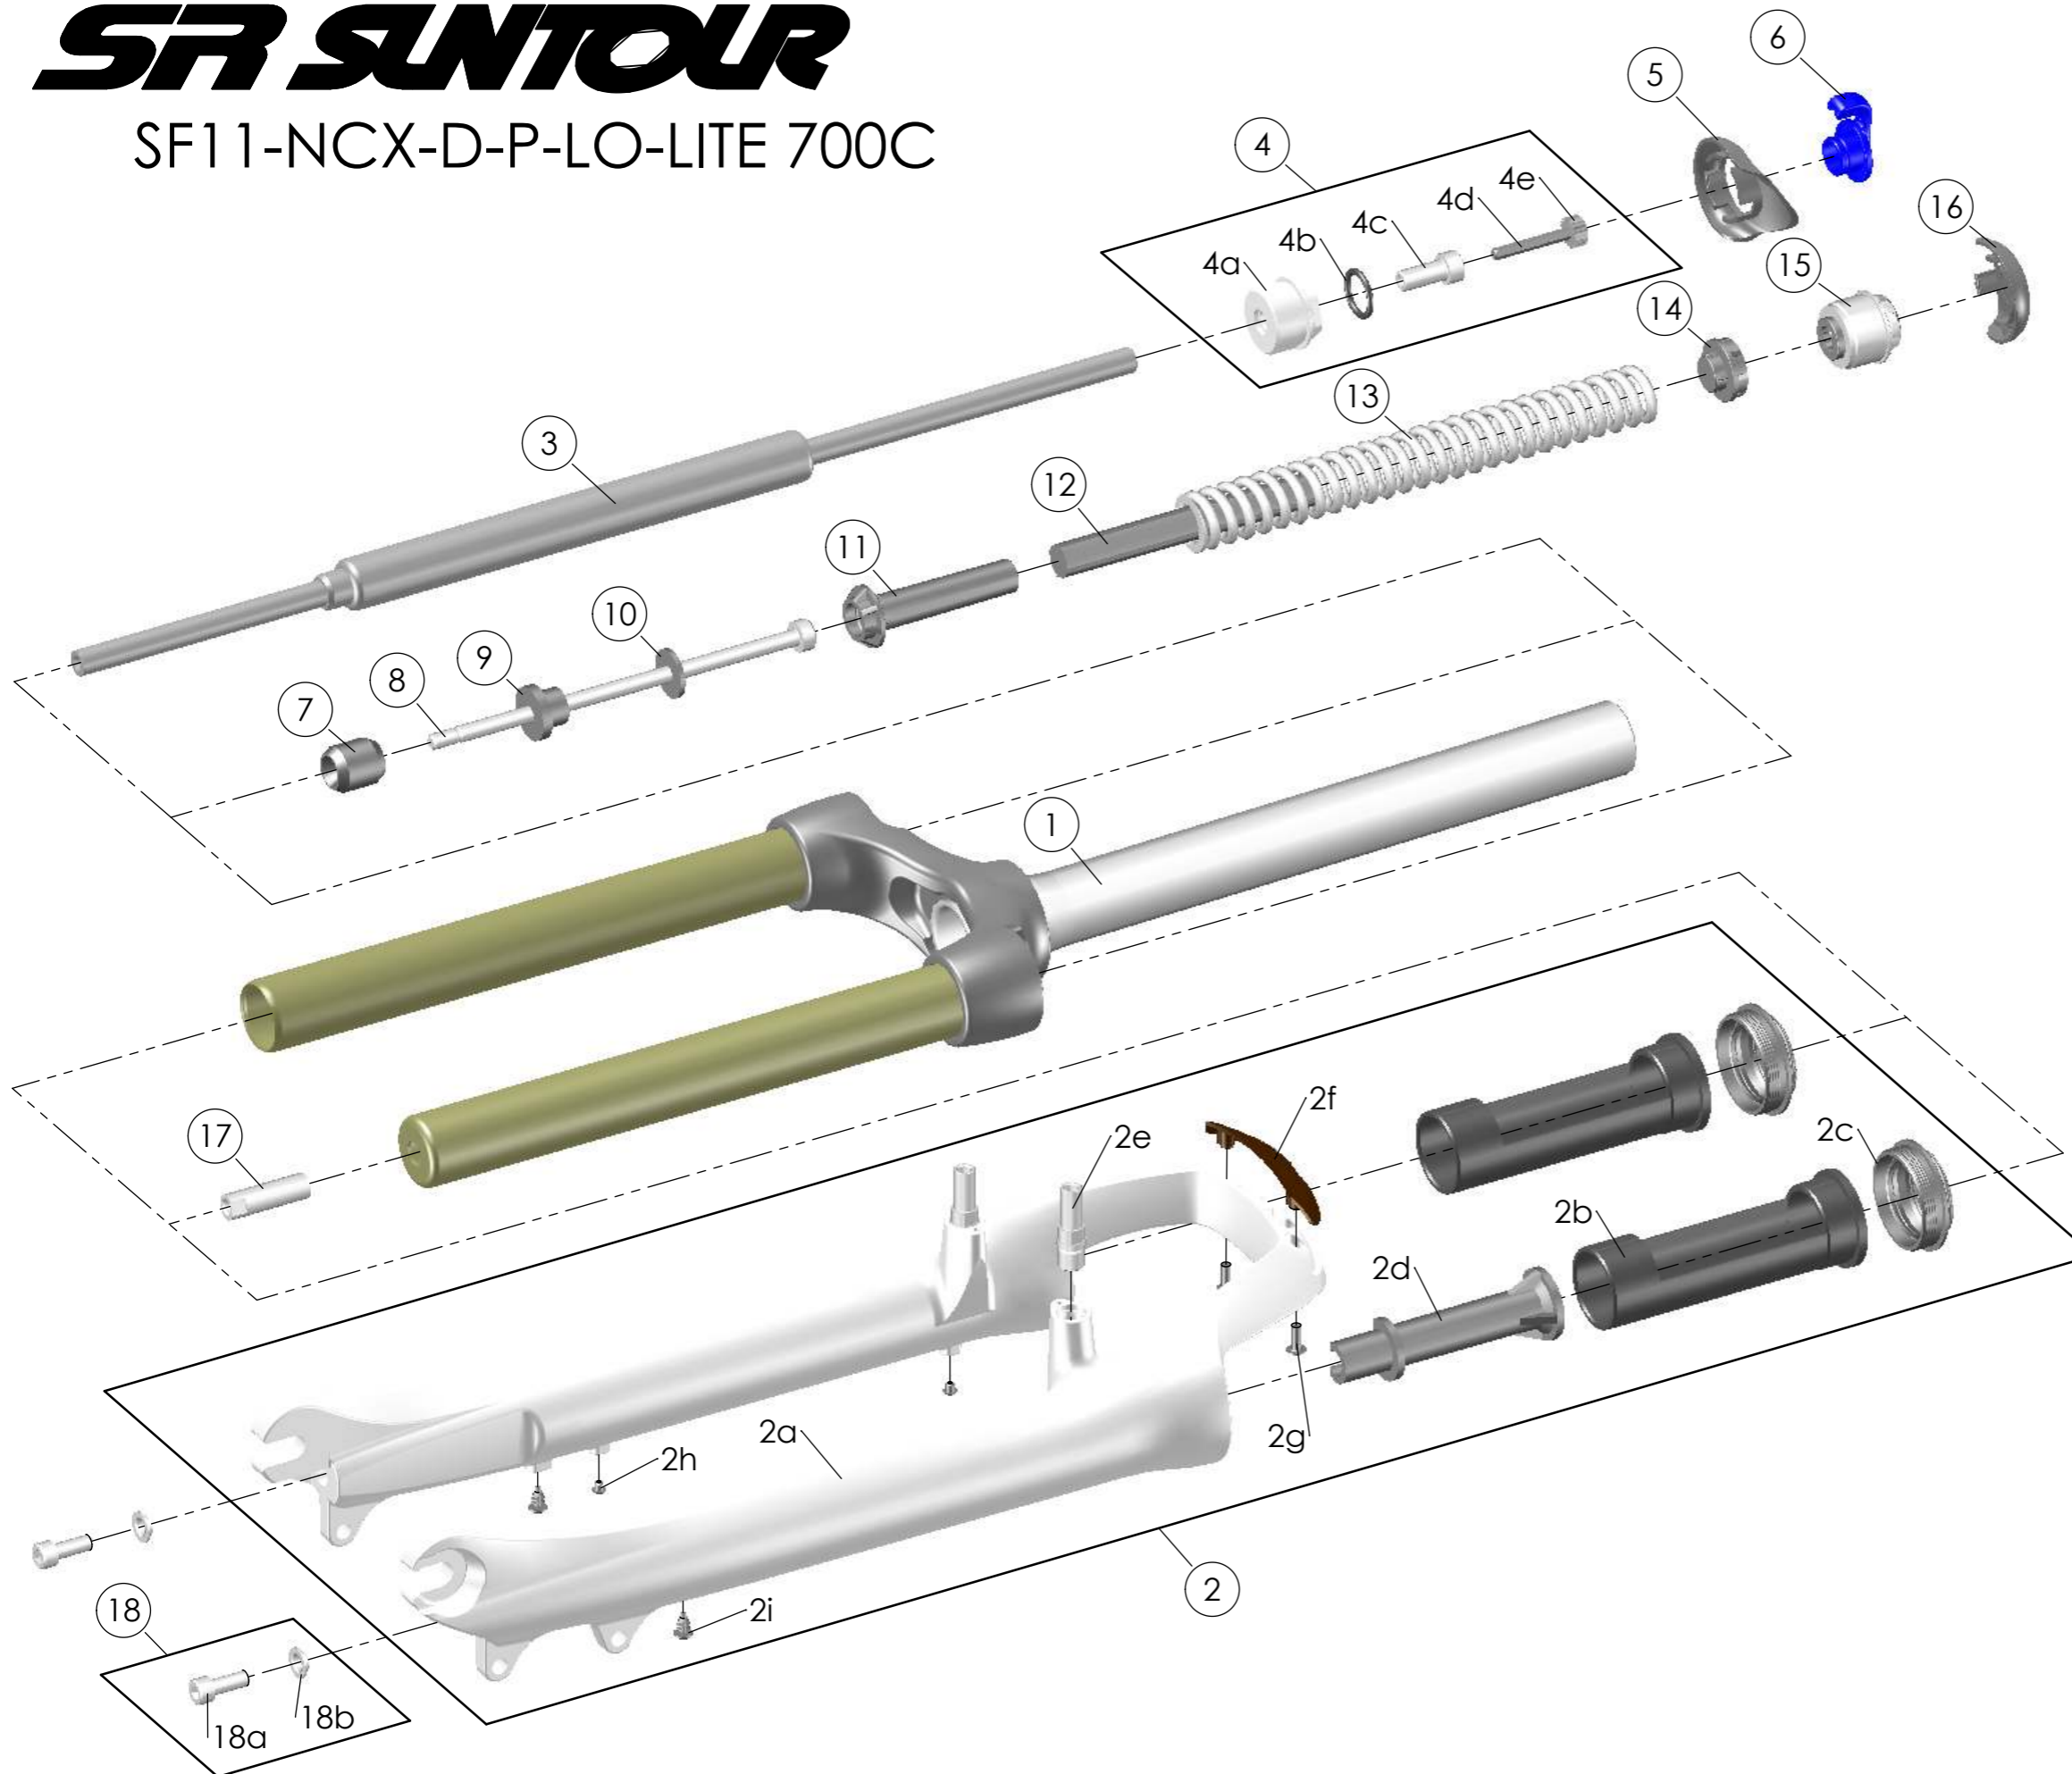

SUNTOUR

SF11-NCX-D-P-LO-LITE 700C

NO.	PARTS CODE	PARTS NAME	50	63	75	QT.
1	FKE397	UPPER ASSY	*	*	*	1
2	FKE396	BOTTOM CASE ASSY	*	*	*	1
2b	FEE945	SLIDER SLEEVE	*	*	*	2
2c	FAA346	DUST SEAL	*	*	*	2
2d	FEE188	BOTTOM STOPPER	*	*	*	1
2e	FSB240-30	CANTI BOSS	*	*	*	2
3	FUN058-00	DAMPER UNIT	*	*	*	1
4	FKE214-02	LO TOP CAP ASSY	*	*	*	1
5	FEE812-10	LO KNOB COVER	*	*	*	1
6	FEE809-10	ADJUST KNOB	*	*	*	1
7	FEP086	REBOUND RUBBER	*	*	*	1
8	FSB067-62	FIXING BOLT	*	*	*	1
9	FEE452	REBOUND SPACER	*			1
10	FSW042	WASHER	*	*	*	1
11	FEE765	SPRING GUIDE LOWER	*	*	*	1
12	FEP131-08	DAMPER	*	*	*	1
	FEP413		*			1
13	FEP416	MAIN SPRING		*		1
	FEP565				*	1
14	FEE389-30	SPRING GUIDE	*	*	*	1
15	FKE213-00	ADJUST ASSY	*	*	*	1
16	FEE813-10	PRELOAD COVER	*	*	*	1
17	FSN027	BOTTOM NUT	*	*	*	1
18	FKA044	FIXING BOLT SET	*	*	*	2