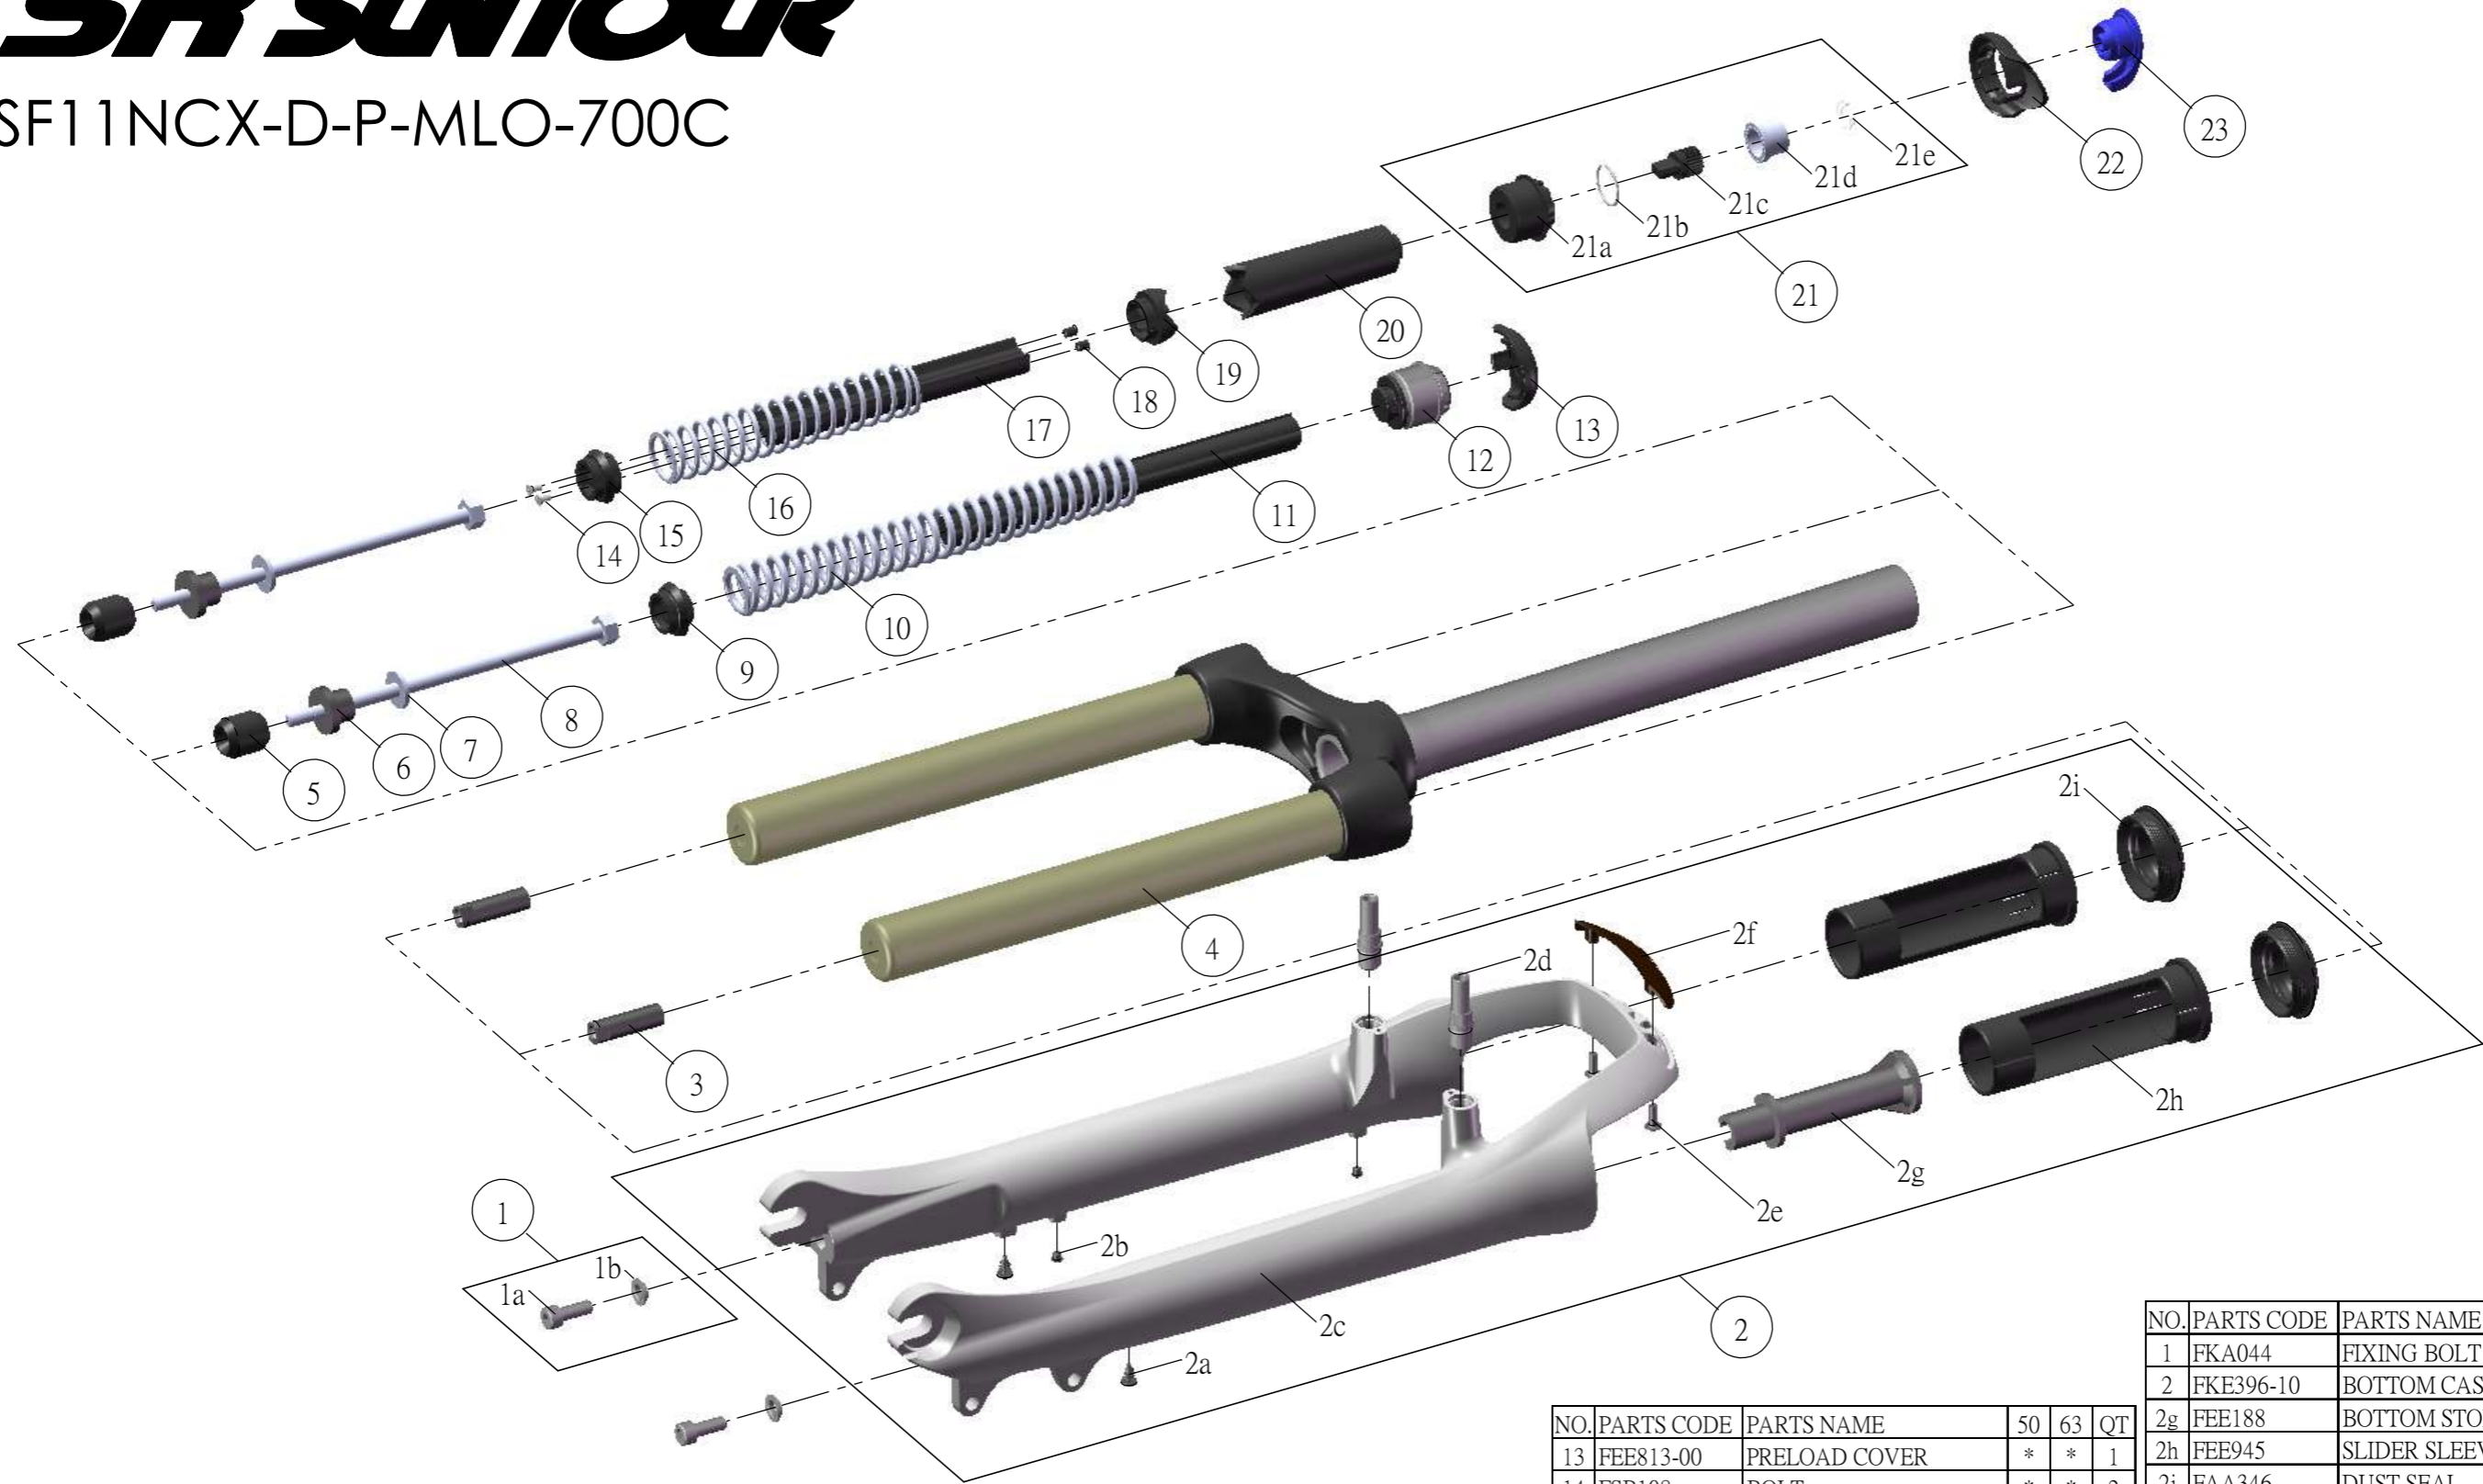

# SR SUNTOUR

SF11NCX-D-P-MLO-700C

NO.	PARTS CODE	PARTS NAME	50	63	QT
13	FEE813-00	PRELOAD COVER	*	*	1
14	FSB108	BOLT	*	*	2
15	FEE466-10	ADJUST STOPPER	*	*	1
16	FEP556	SUB SPRING	*		1
	FEP554			*	1
17	FEE464-81	LOWER STOPPER	*		1
	FEE464-80			*	1
18	FEP263	BOTTOM DAMPER	*	*	2
19	FEE473-10	LOWER INDEX	*	*	1
20	FEE463-20	UPPER STOPPER	*	*	1
21	FKE078-50	MLO TO CAP ASSY	*	*	1
22	FEE812-00	LO KNOB COVER	*	*	1
23	FEE984	ADJUST KNOB	*	*	1

NO.	PARTS CODE	PARTS NAME	50	63	QT
1	FKA044	FIXING BOLT SET	*	*	2
2	FKE396-10	BOTTOM CASE ASSY	*	*	1
2g	FEE188	BOTTOM STOPPER	*	*	1
2h	FEE945	SLIDER SLEEVE	*	*	2
2i	FAA346	DUST SEAL	*	*	2
3	FSN027	BOTTOM NUT	*	*	2
4	FKE397-20	UPPER ASSY	*	*	1
5	FEP086	REBOUND RUBBER	*	*	2
6	FEE452	REBOUND SPACER	*		2
7	FSW003	WASHER	*	*	2
8	FSB109-80	FIXING BOLT	*	*	2
9	FEE468-10	SPRING GUIDE	*	*	1
10	FEP555	MAIN SPRING	*		1
	FEP553			*	1
11	FEP262-50	DAMPER	*	*	1
12	FKE213-00	ADJUSTER ASSY	*	*	1