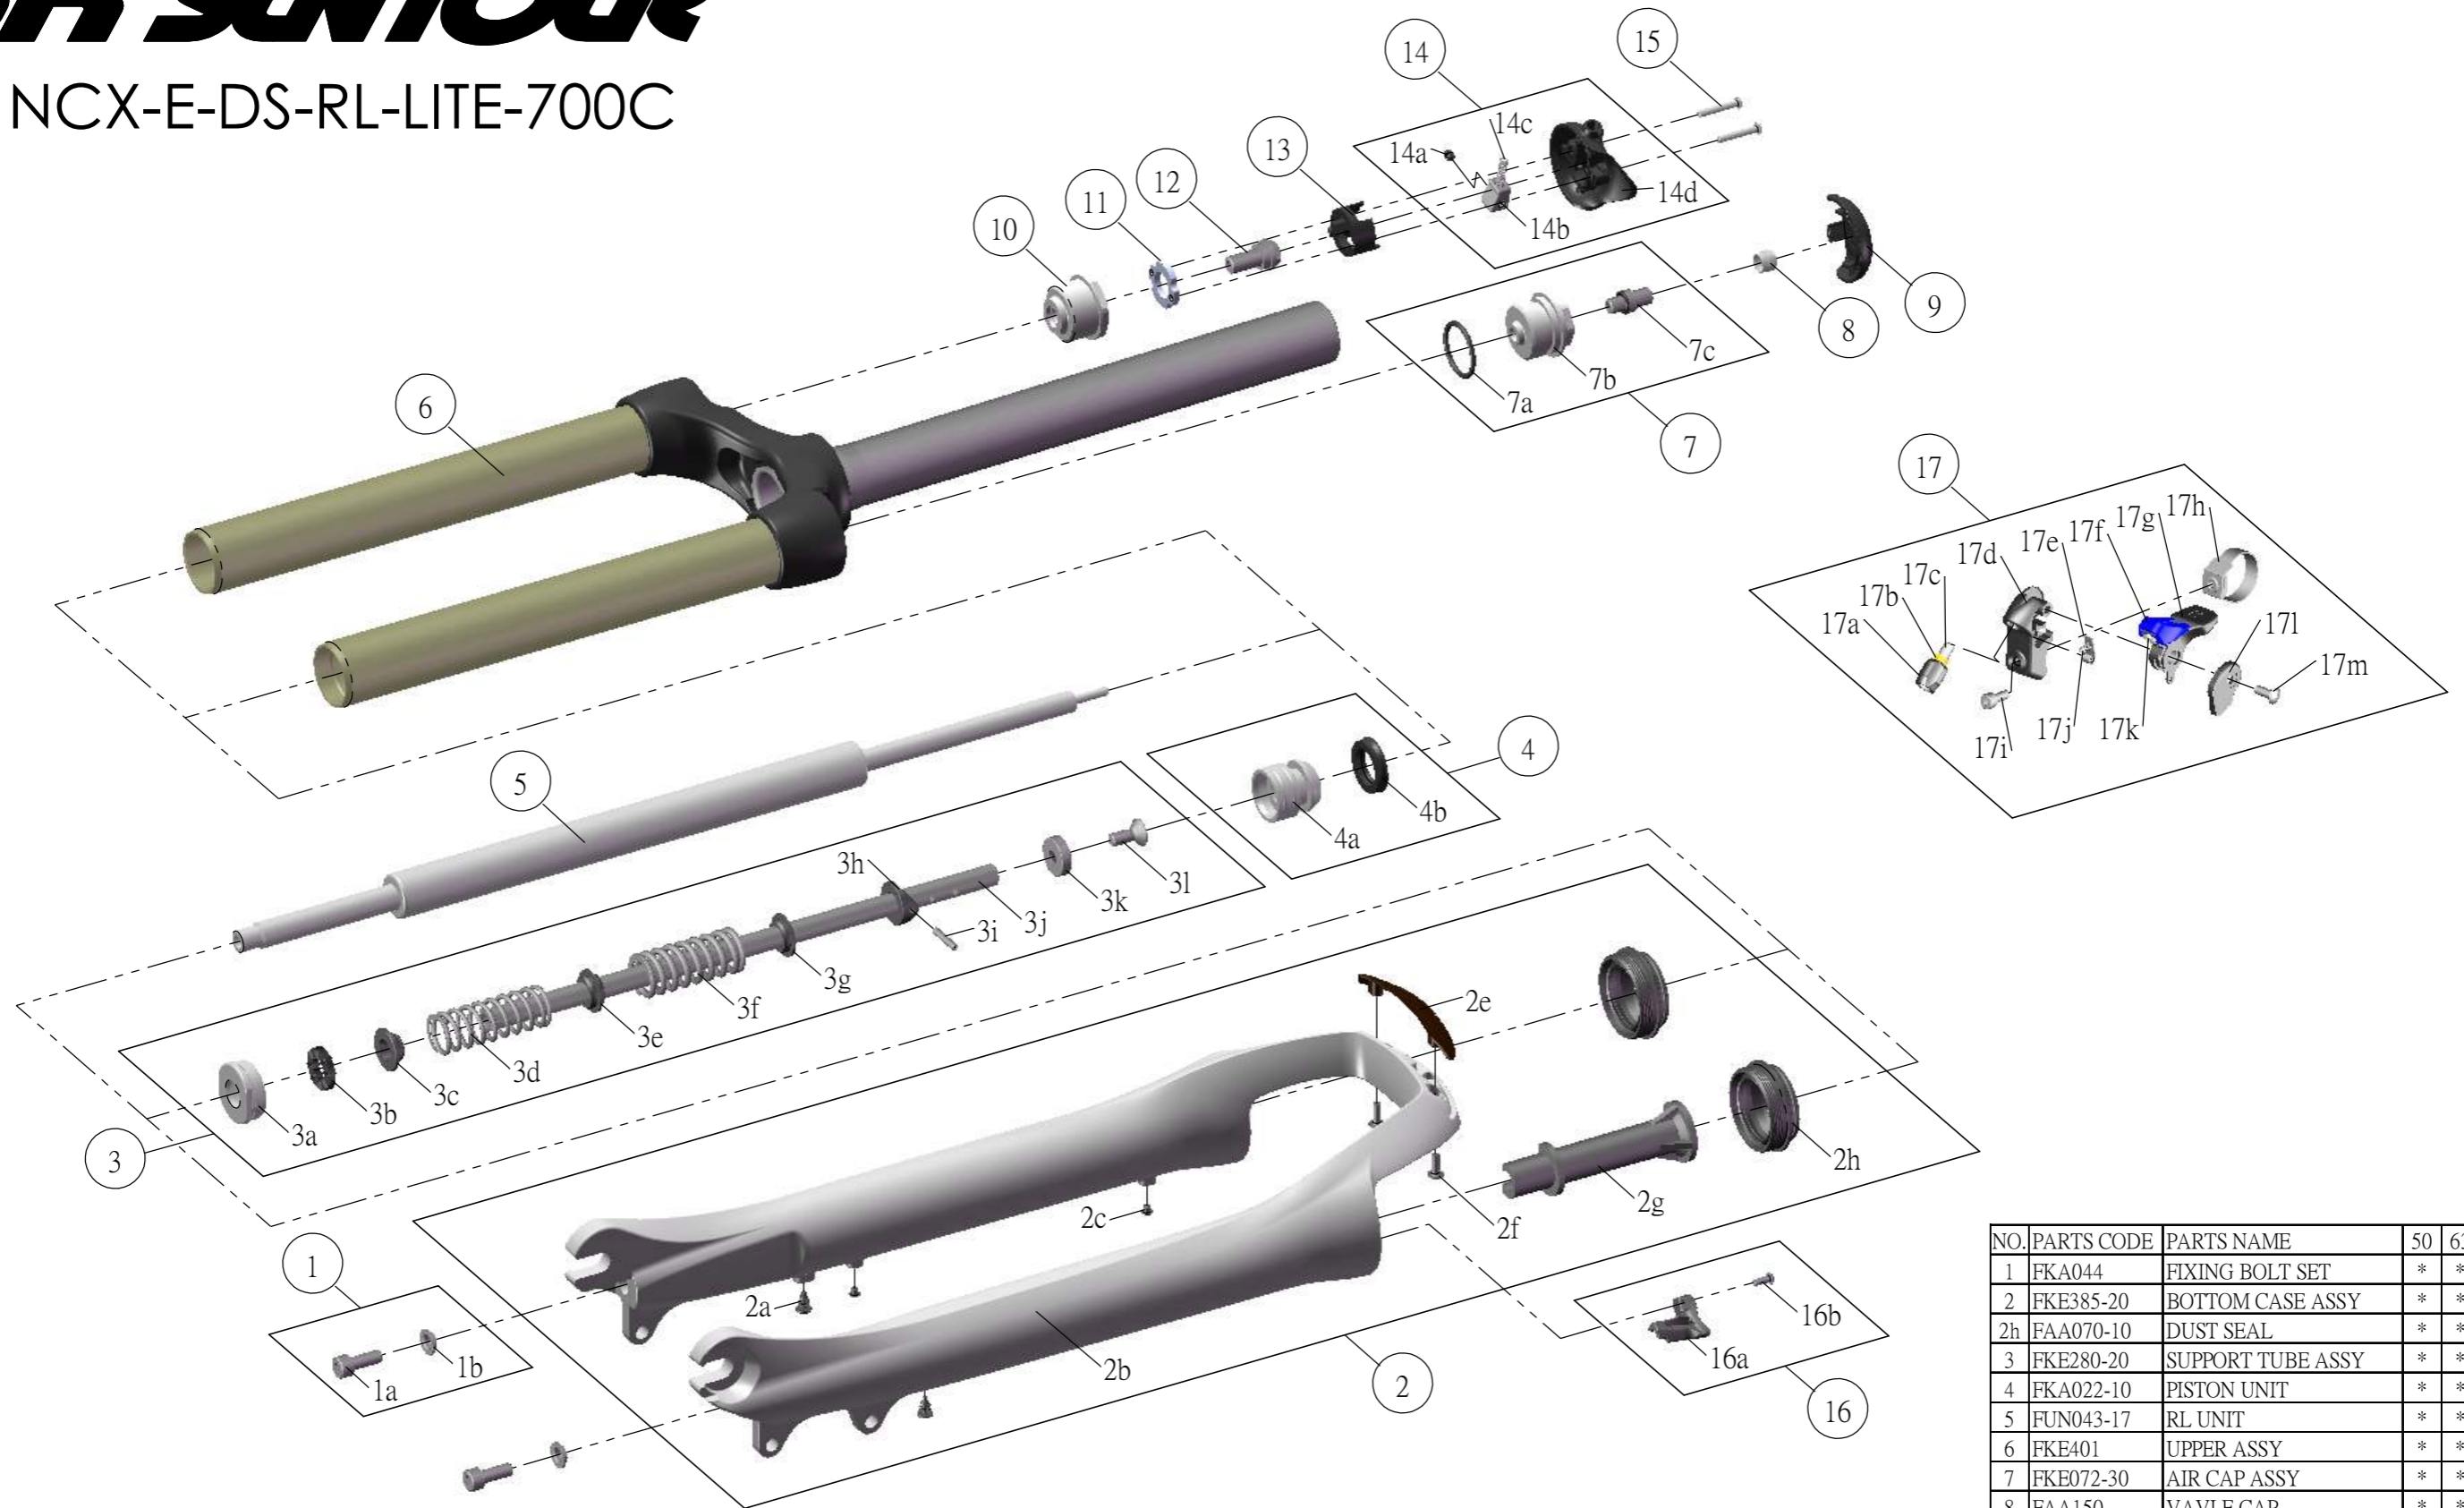

SUNTOUR

SF11NCX-E-DS-RL-LITE-700C

NO.	PARTS CODE	PARTS NAME	50	63	QT
1	FKA044	FIXING BOLT SET	*	*	2
2	FKE385-20	BOTTOM CASE ASSY	*	*	1
2h	FAA070-10	DUST SEAL	*	*	2
3	FKE280-20	SUPPORT TUBE ASSY	*	*	1
4	FKA022-10	PISTON UNIT	*	*	1
5	FUN043-17	RL UNIT	*	*	1
6	FKE401	UPPER ASSY	*	*	1
7	FKE072-30	AIR CAP ASSY	*	*	1
8	FAA150	VAVLE CAP	*	*	1
9	FEE813-10	PRELOAD COVER	*	*	1
10	FEE418-40	ADJUST CAP RL	*	*	1
11	FEE417	NUT PLATE	*	*	1
12	FSB100	DAMPER FIXING BOLT	*	*	1
13	FEE419-10	BOLT GUIDE	*	*	1
14	FKE310	RL COVER ASSY	*	*	1
15	FSB144	CAP BOLT	*	*	2
16	FKA064	CABLE GUIDE SET	*	*	1
17	SL9SC-RLO	REMOTE LEVER ASSY	*	*	1