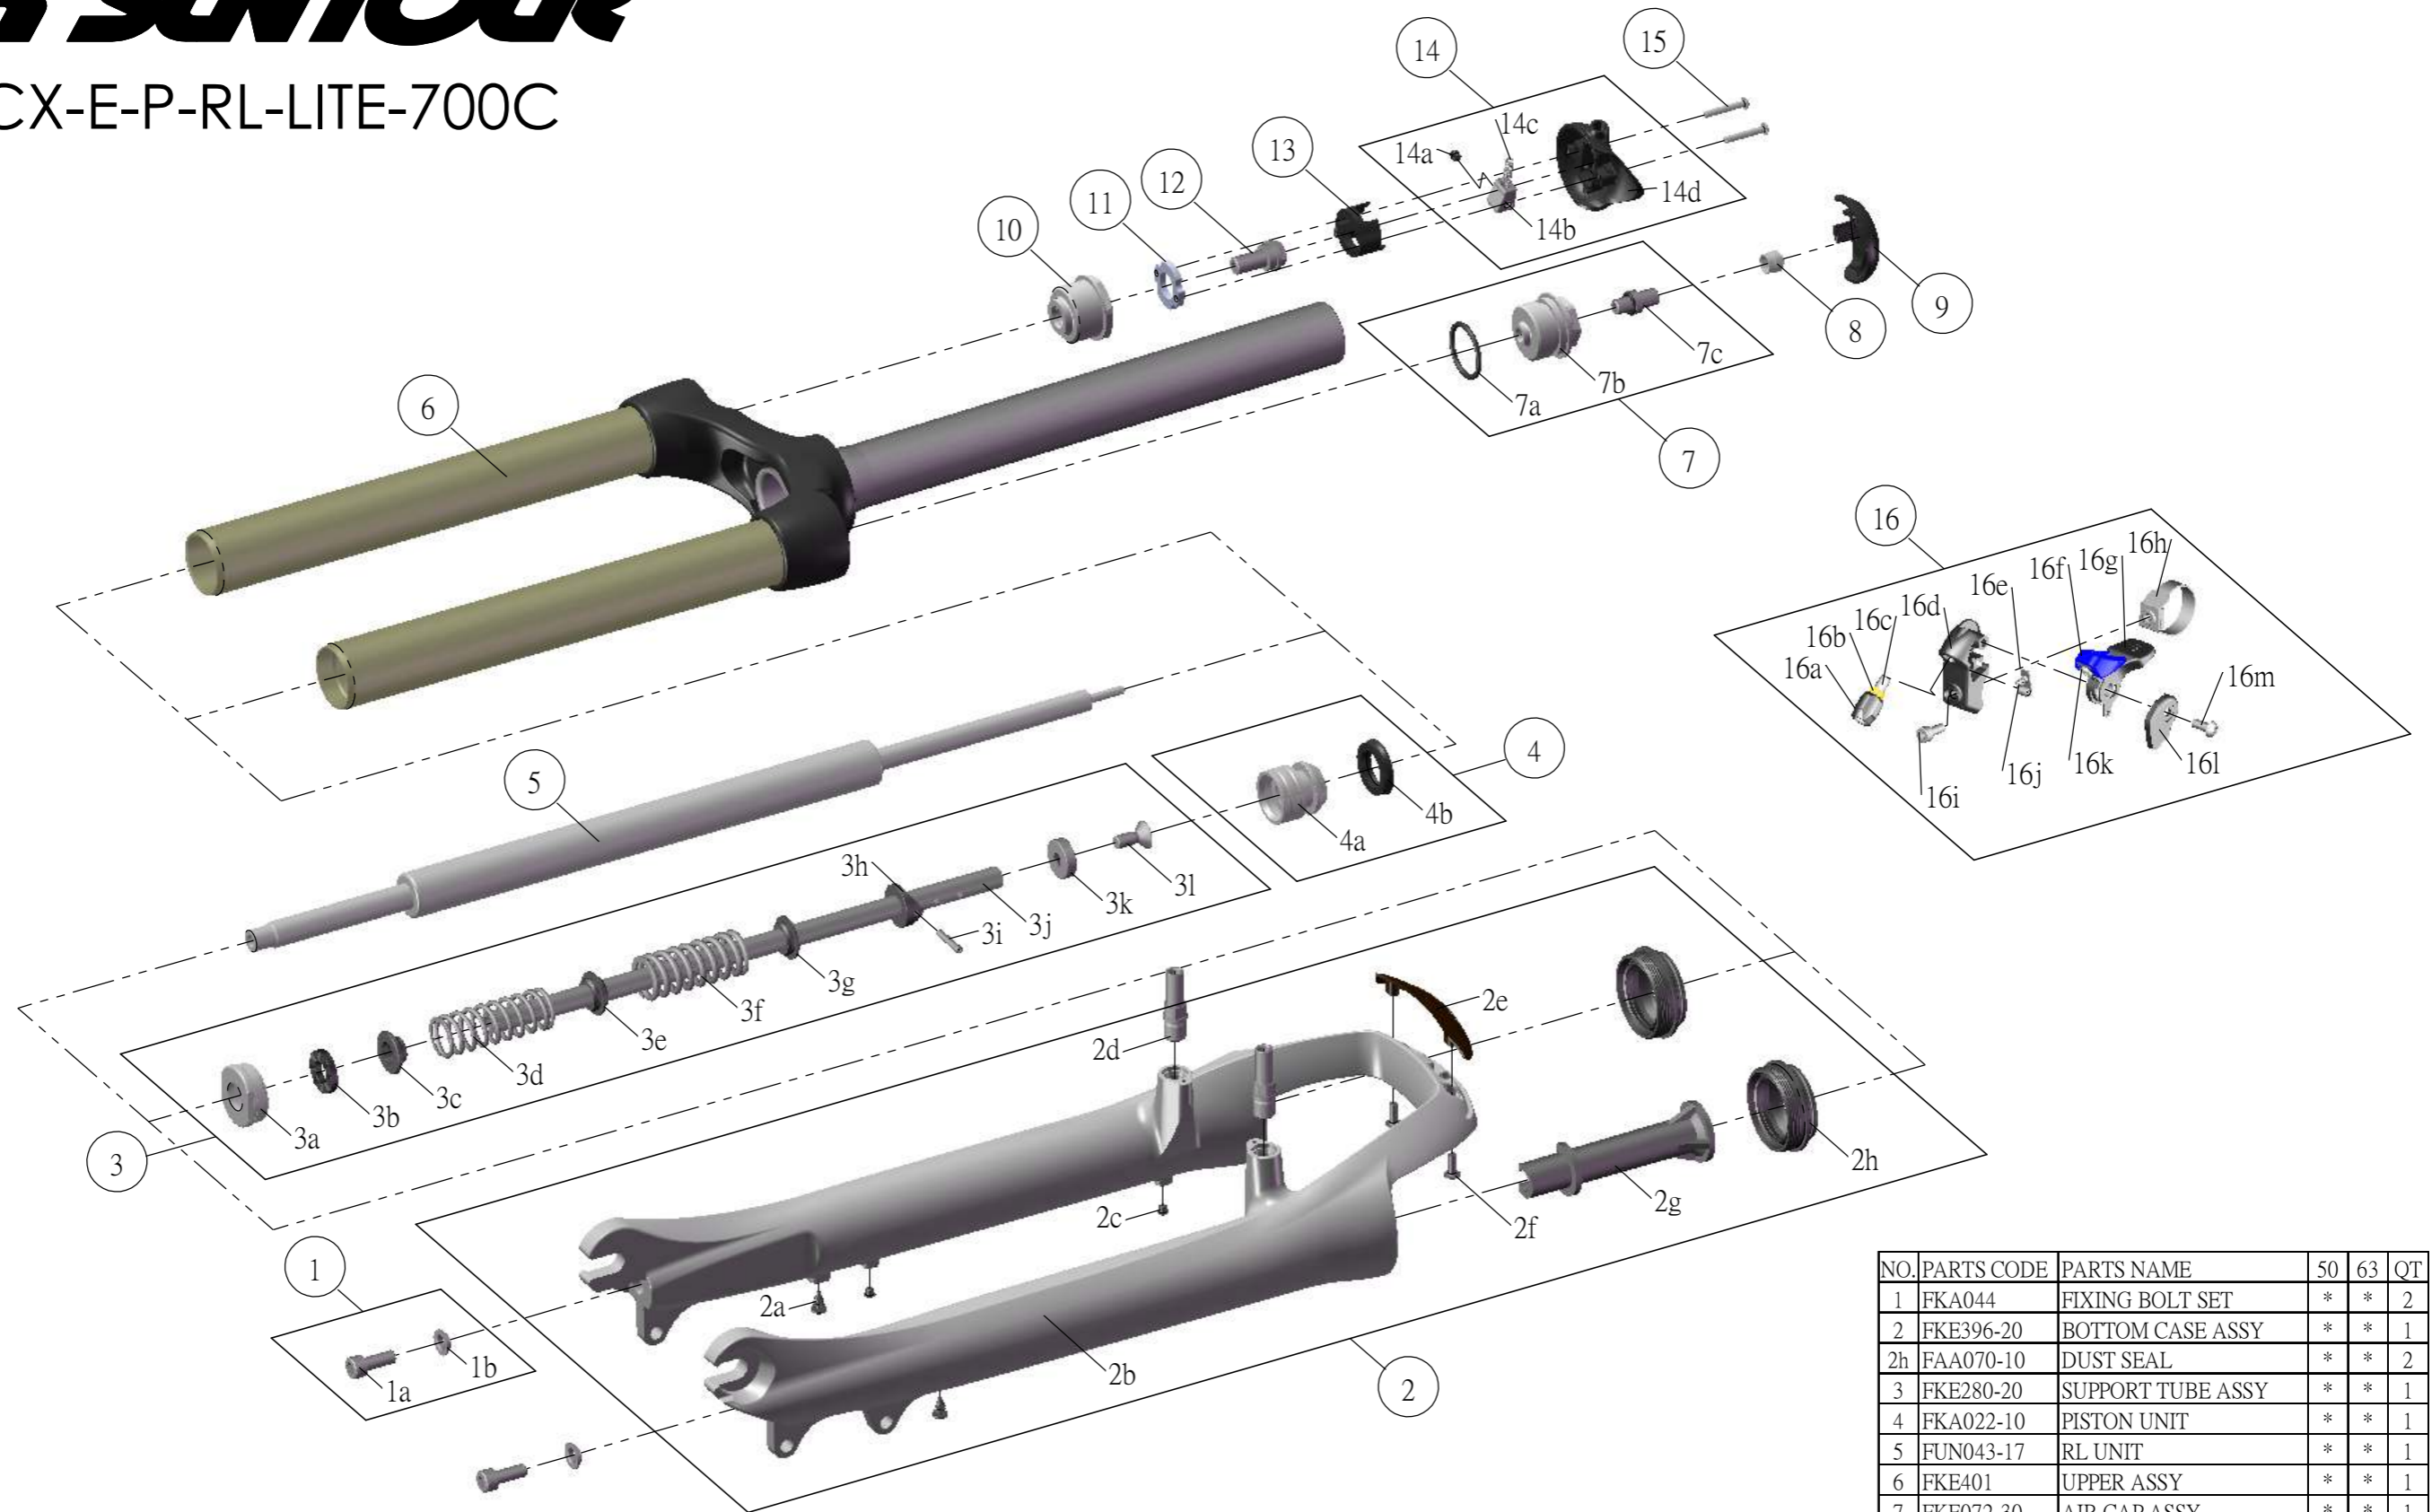

SR SUNTOUR

SF11NCX-E-P-RL-LITE-700C

NO.	PARTS CODE	PARTS NAME	50	63	QT
1	FKA044	FIXING BOLT SET	*	*	2
2	FKE396-20	BOTTOM CASE ASSY	*	*	1
2h	FAA070-10	DUST SEAL	*	*	2
3	FKE280-20	SUPPORT TUBE ASSY	*	*	1
4	FKA022-10	PISTON UNIT	*	*	1
5	FUN043-17	RL UNIT	*	*	1
6	FKE401	UPPER ASSY	*	*	1
7	FKE072-30	AIR CAP ASSY	*	*	1
8	FAA150	VAVLE CAP	*	*	1
9	FEE813-10	PRELOAD COVER	*	*	1
10	FEE418-40	ADJUST CAP RL	*	*	1
11	FEE417	NUT PLATE	*	*	1
12	FSB100	DAMPER FIXING BOLT	*	*	1
13	FEE419-10	BOLT GUIDE	*	*	1
14	FKE310	RL COVER ASSY	*	*	1
15	FSB144	CAP BOLT	*	*	2
16	SL9SC-RLO	REMOTE LEVER ASSY	*	*	1