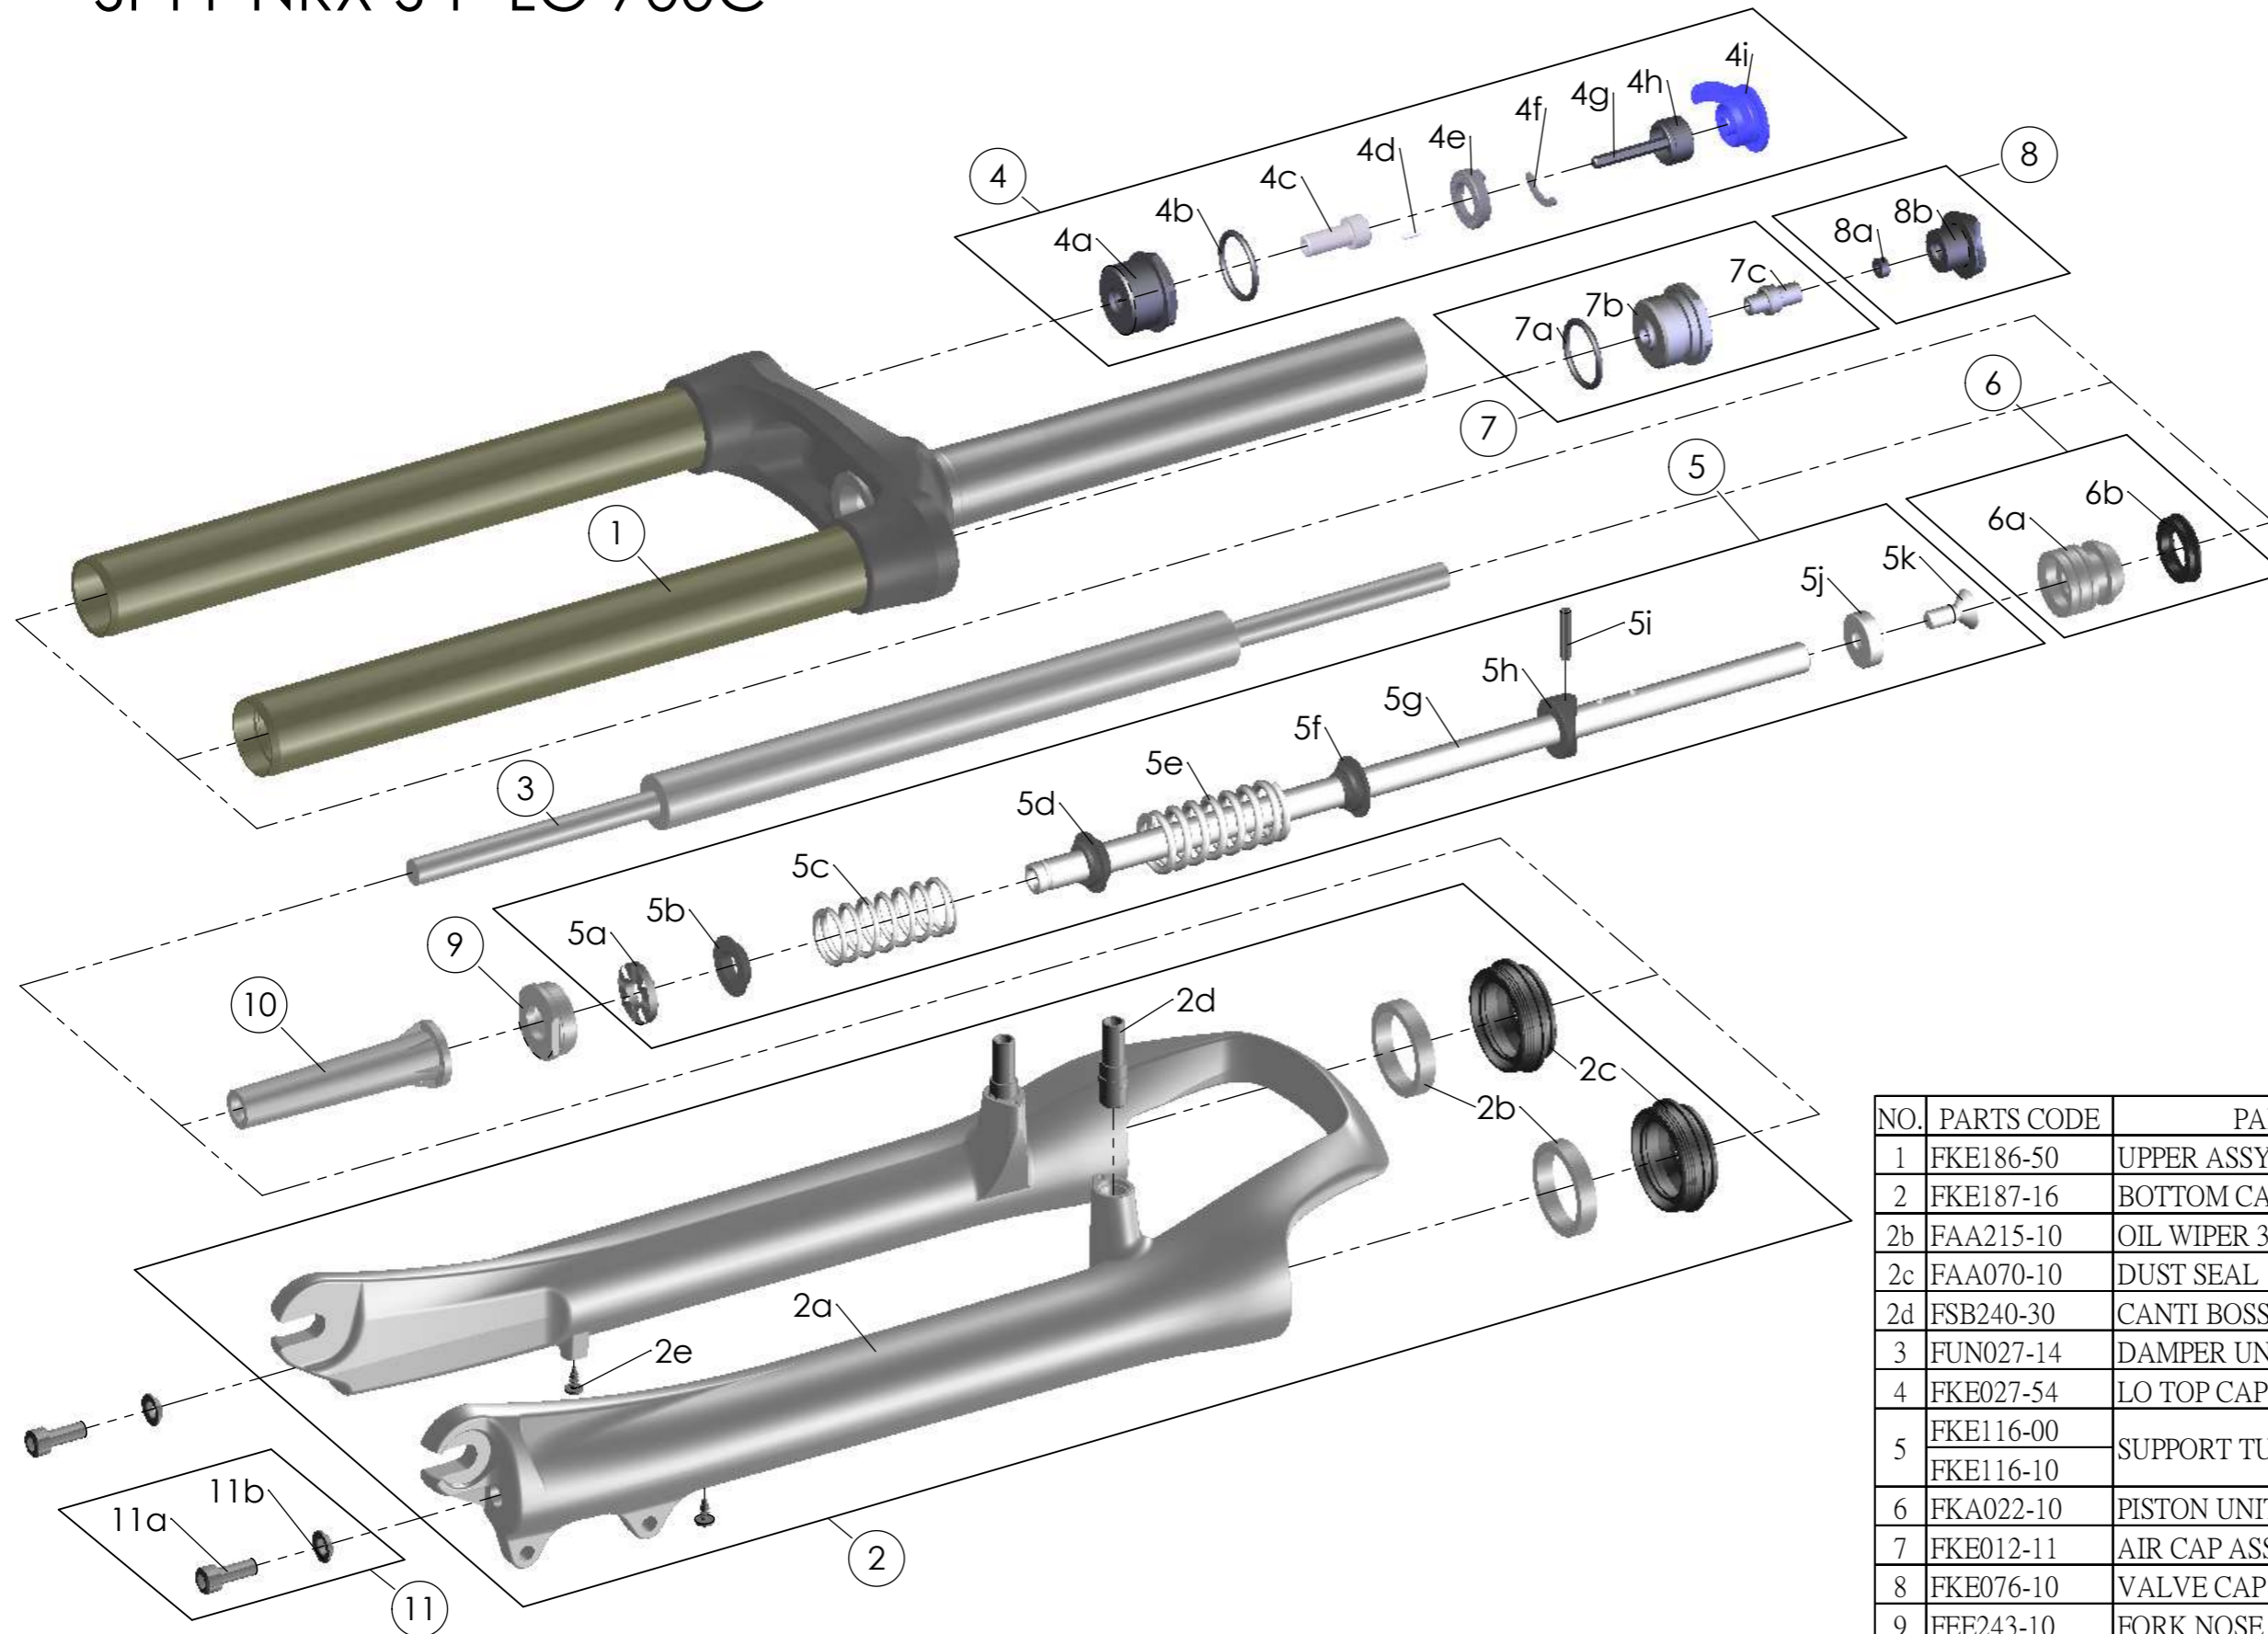

SUNTOUR

SF11-NRX-S-P-LO 700C

NO.	PARTS CODE	PARTS NAME	63	75	QT
1	FKE186-50	UPPER ASSY	*	*	1
2	FKE187-16	BOTTOM CASE ASSY	*	*	1
2b	FAA215-10	OIL WIPER 30	*	*	2
2c	FAA070-10	DUST SEAL	*	*	2
2d	FSB240-30	CANTI BOSS	*	*	2
3	FUN027-14	DAMPER UNIT	*	*	1
4	FKE027-54	LO TOP CAP ASSY	*	*	1
5	FKE116-00	SUPPORT TUBE ASSY	*		1
	FKE116-10			*	1
6	FKA022-10	PISTON UNIT	*	*	1
7	FKE012-11	AIR CAP ASSY	*	*	1
8	FKE076-10	VALVE CAP ASSY	*	*	1
9	FEE243-10	FORK NOSE	*	*	1
10	FEE586	BOTTOM STOPPER	*	*	1
11	FKA044	FIXING BOLT SET	*	*	2