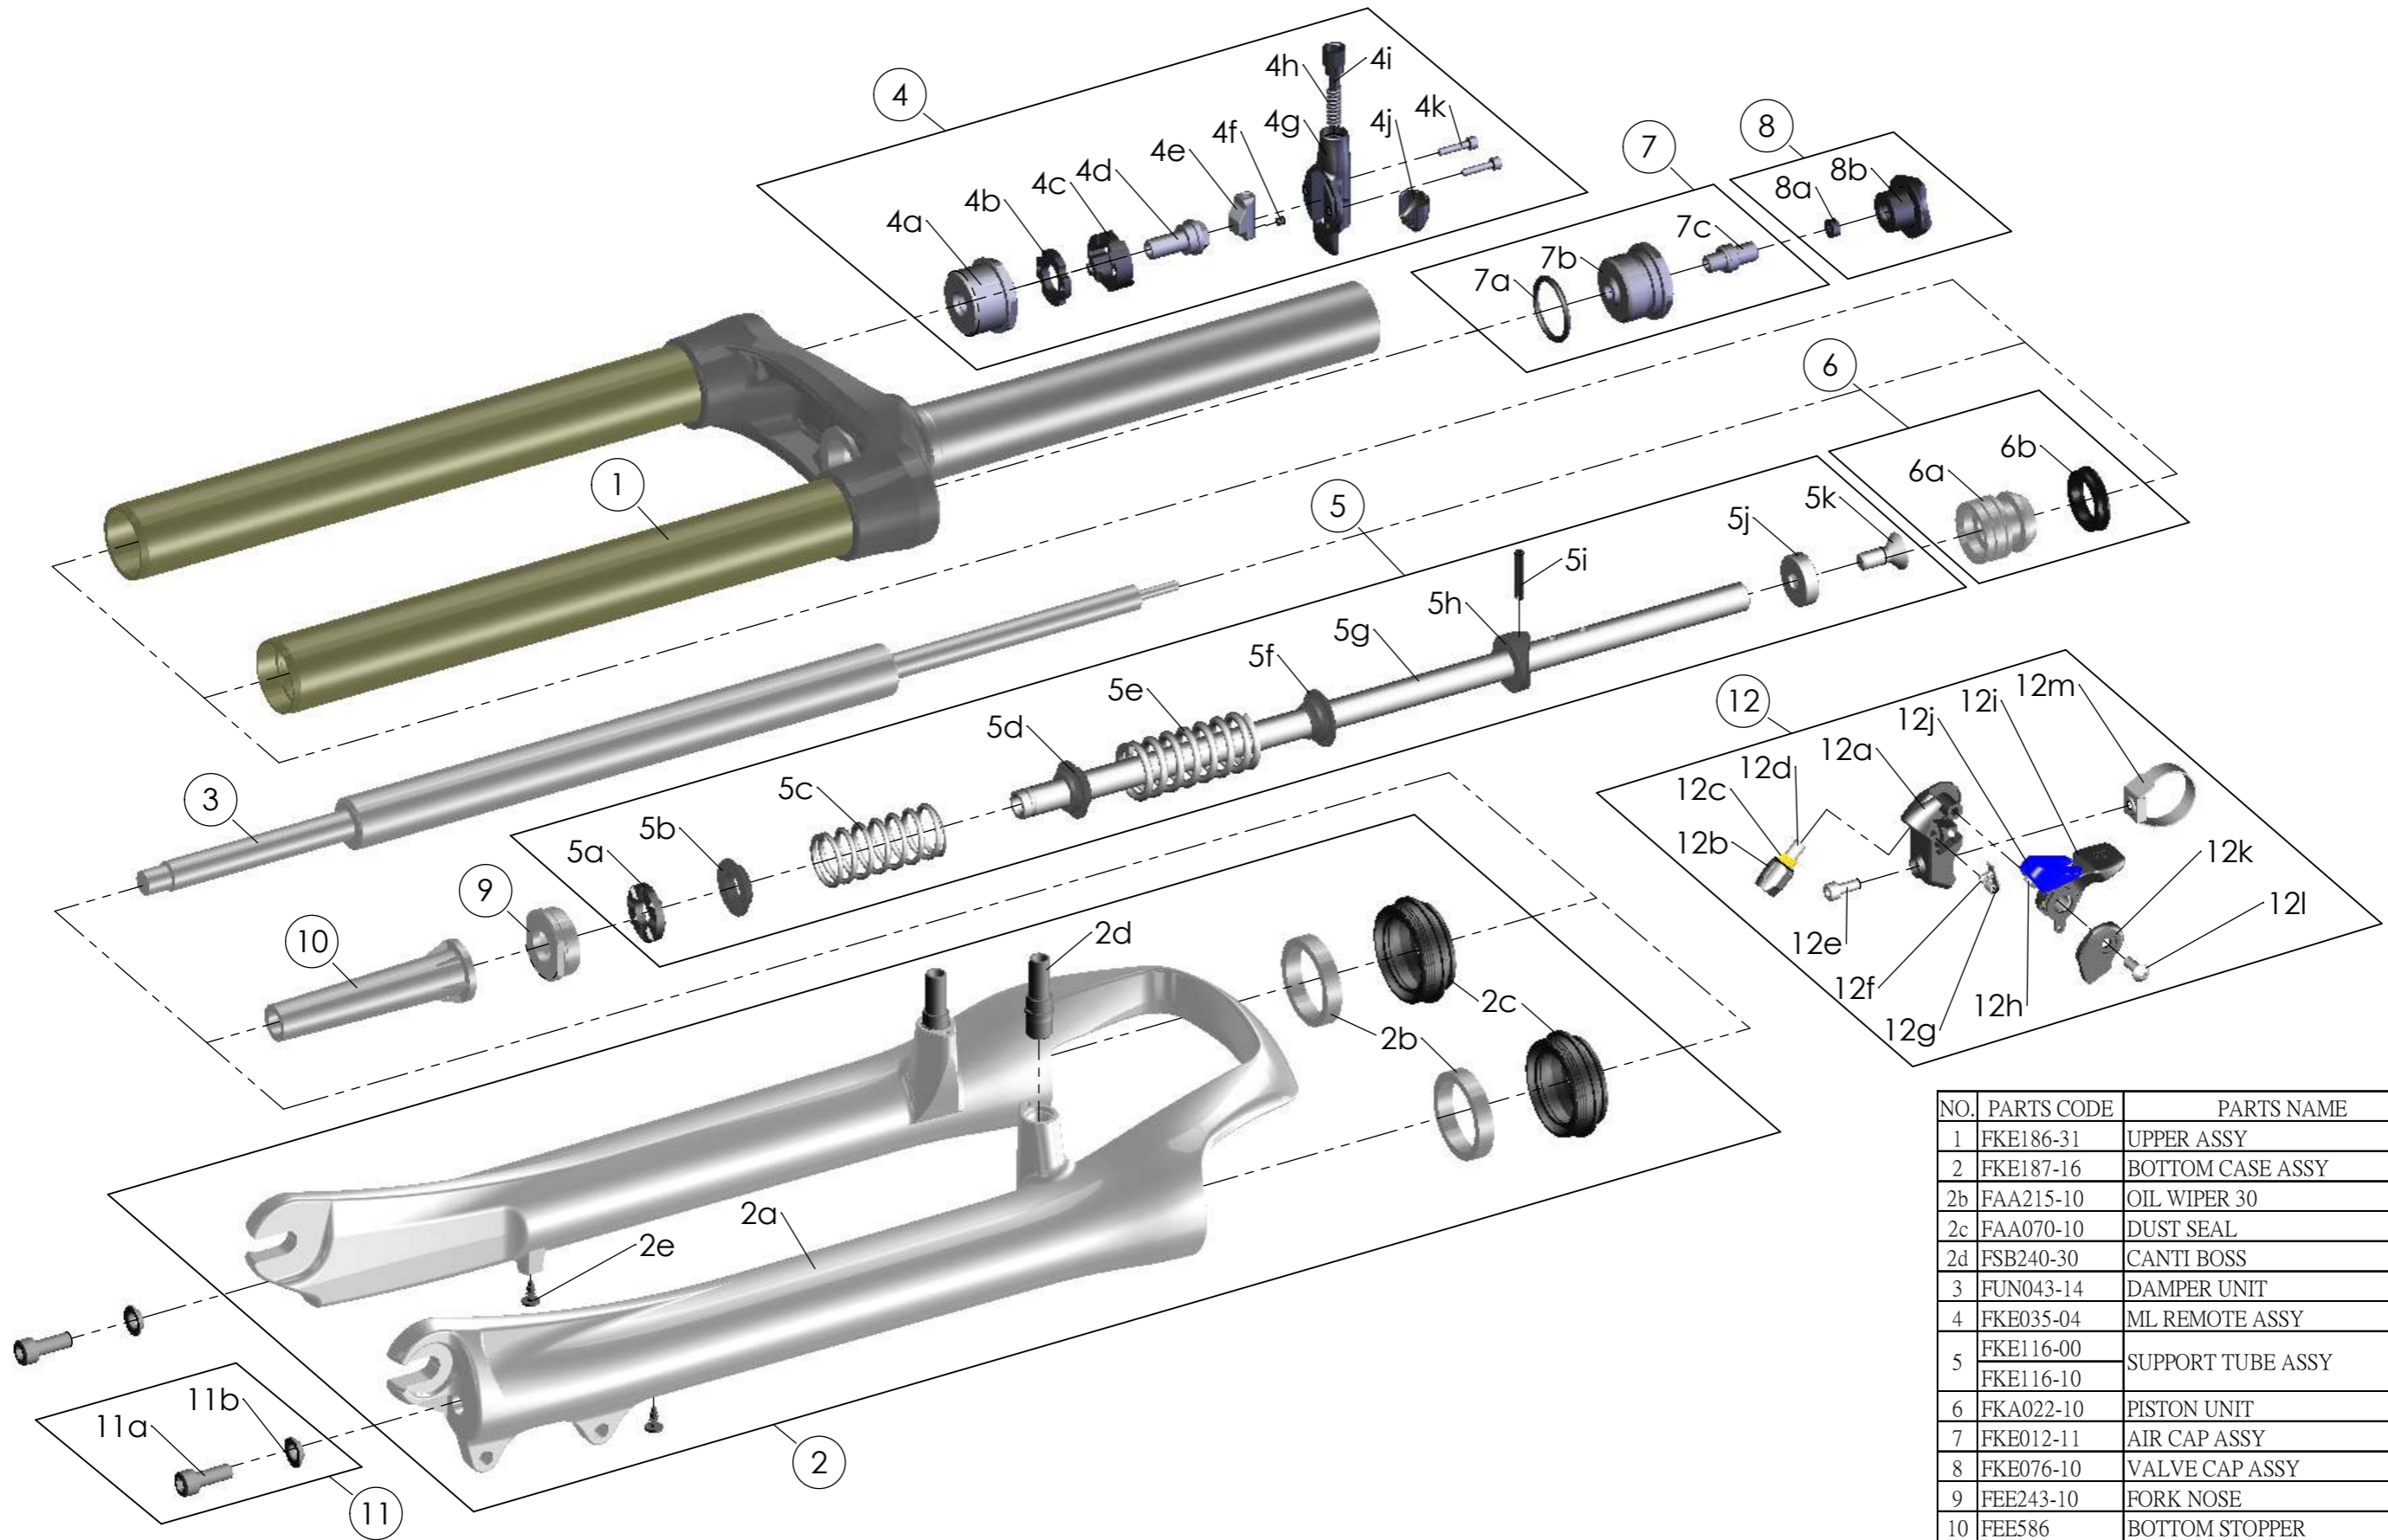

# SUNTOUR

SF11-NRX-S-P-RL 700C

NO.	PARTS CODE	PARTS NAME	63	75	QT
1	FKE186-31	UPPER ASSY	*	*	1
2	FKE187-16	BOTTOM CASE ASSY	*	*	1
2b	FAA215-10	OIL WIPER 30	*	*	2
2c	FAA070-10	DUST SEAL	*	*	2
2d	FSB240-30	CANTI BOSS	*	*	2
3	FUN043-14	DAMPER UNIT	*	*	1
4	FKE035-04	ML REMOTE ASSY	*	*	1
5	FKE116-00	SUPPORT TUBE ASSY	*		1
	FKE116-10			*	1
6	FKA022-10	PISTON UNIT	*	*	1
7	FKE012-11	AIR CAP ASSY	*	*	1
8	FKE076-10	VALVE CAP ASSY	*	*	1
9	FEE243-10	FORK NOSE	*	*	1
10	FEE586	BOTTOM STOPPER	*	*	1
11	FKA044	FIXING BOLT SET	*	*	2
12	SL9SC-RLO	REMOTE LEVER ASSY	*	*	1