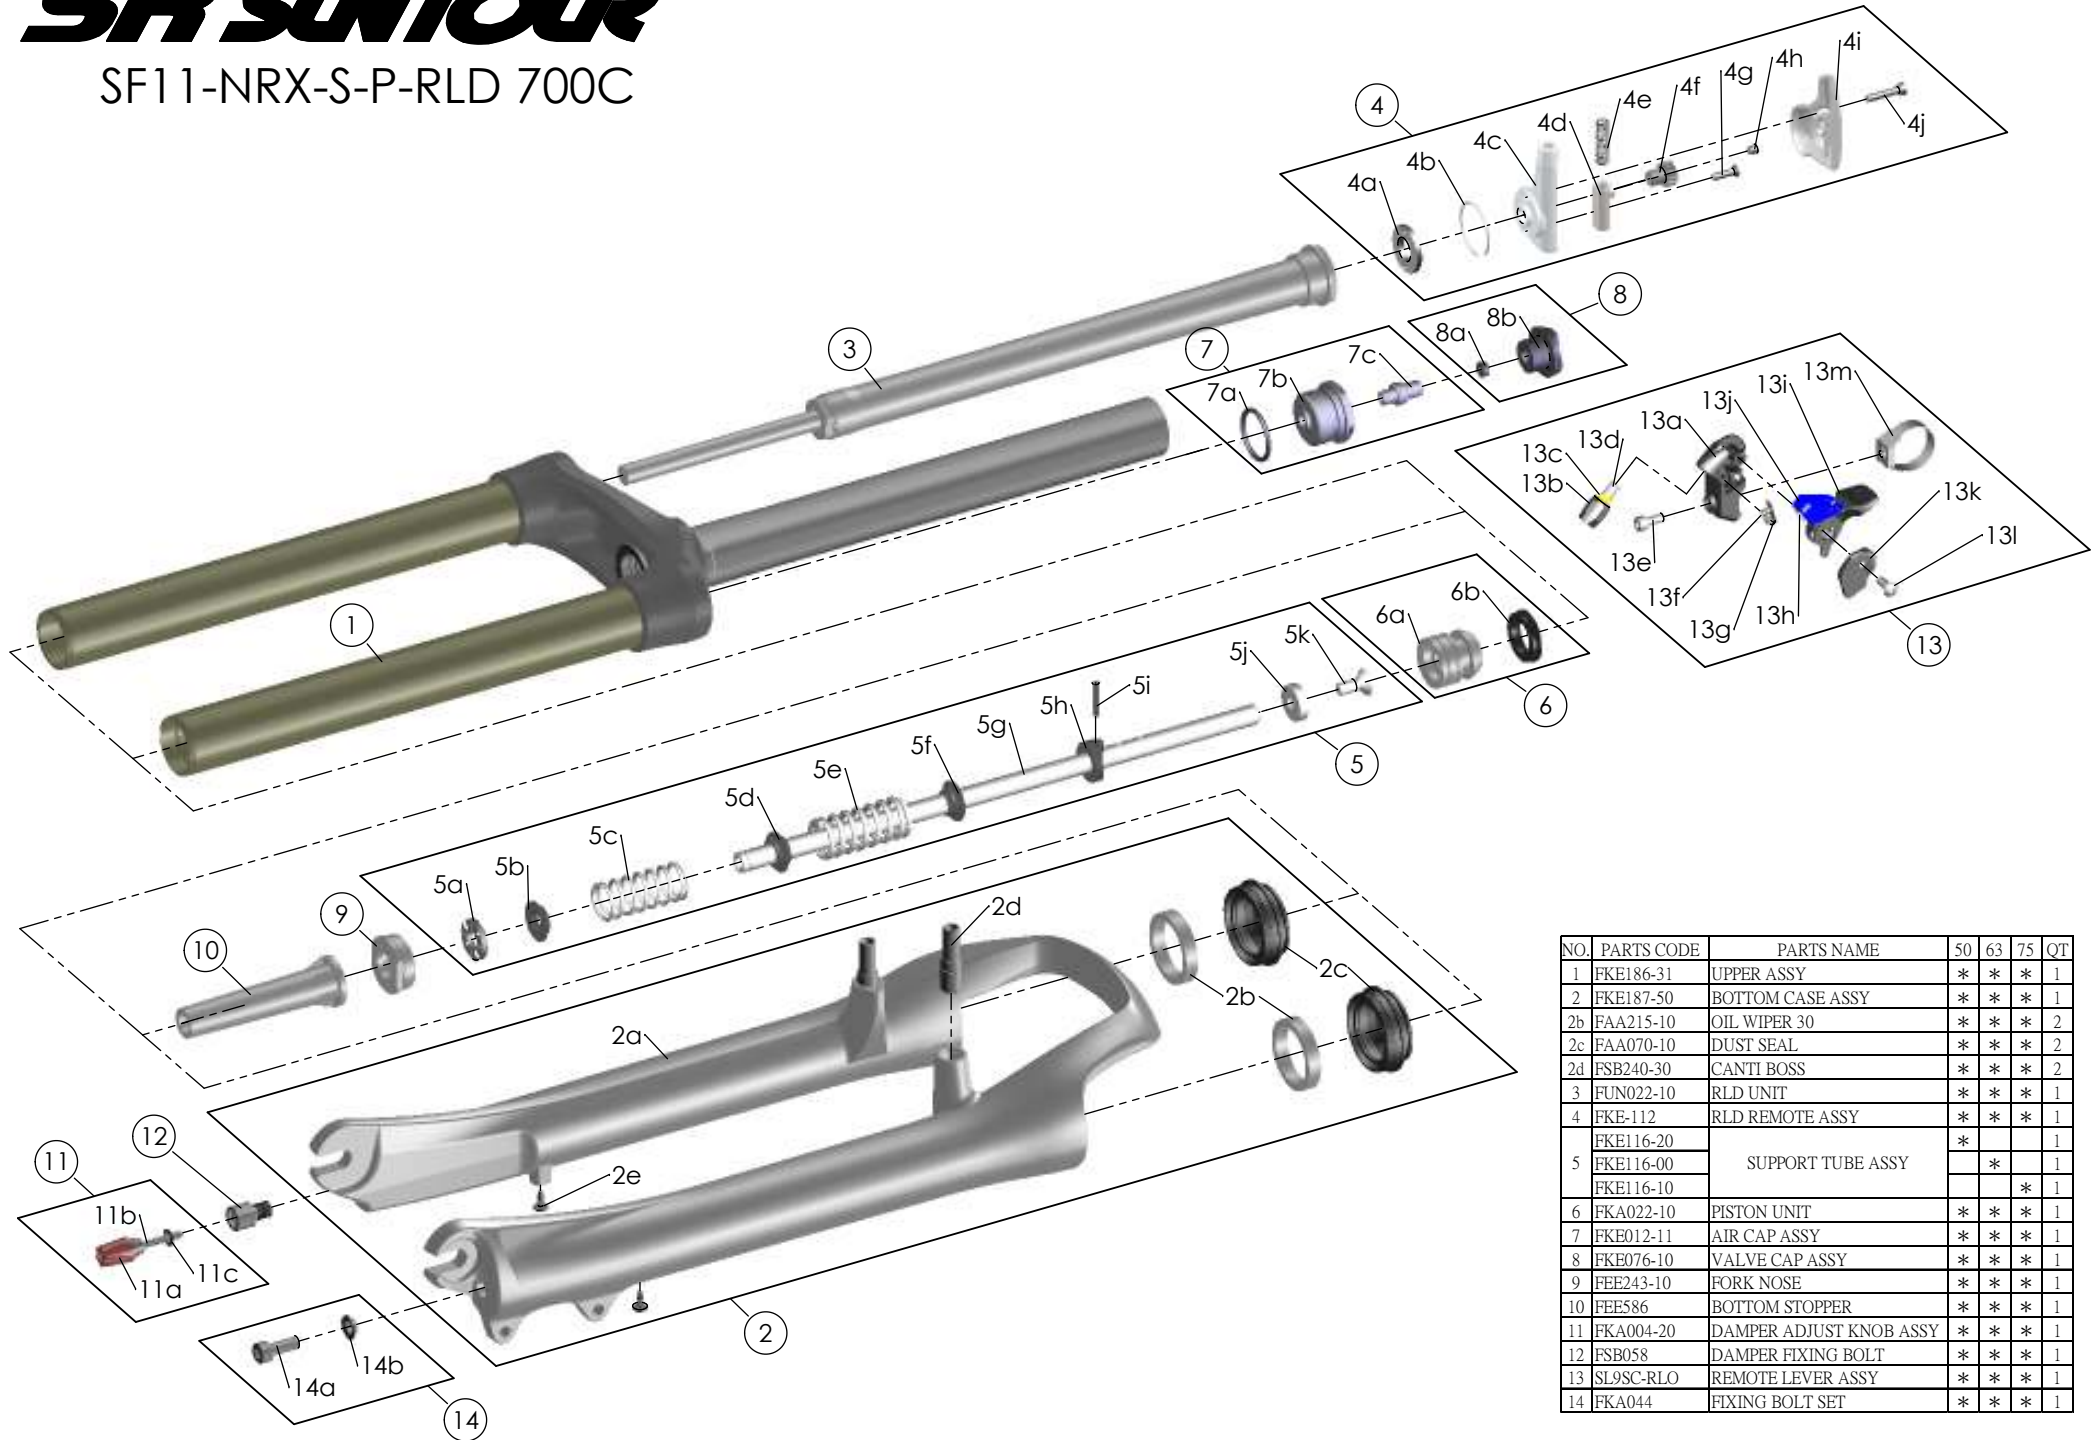

# SR SUNTOUR

SF11-NRX-S-P-RLD 700C

NO.	PARTS CODE	PARTS NAME	50	63	75	QT
1	FKE186-31	UPPER ASSY	*	*	*	1
2	FKE187-50	BOTTOM CASE ASSY	*	*	*	1
2b	FAA215-10	OIL WIPER 30	*	*	*	2
2c	FAA070-10	DUST SEAL	*	*	*	2
2d	FSB240-30	CANTI BOSS	*	*	*	2
3	FUN022-10	RLD UNIT	*	*	*	1
4	FKE-112	RLD REMOTE ASSY	*	*	*	1
	FKE116-20		*			1
5	FKE116-00	SUPPORT TUBE ASSY		*		1
	FKE116-10				*	1
6	FKA022-10	PISTON UNIT	*	*	*	1
7	FKE012-11	AIR CAP ASSY	*	*	*	1
8	FKE076-10	VALVE CAP ASSY	*	*	*	1
9	FEE243-10	FORK NOSE	*	*	*	1
10	FEE586	BOTTOM STOPPER	*	*	*	1
11	FKA004-20	DAMPER ADJUST KNOB ASSY	*	*	*	1
12	FSB058	DAMPER FIXING BOLT	*	*	*	1
13	SL9SC-RLO	REMOTE LEVER ASSY	*	*	*	1
14	FKA044	FIXING BOLT SET	*	*	*	1