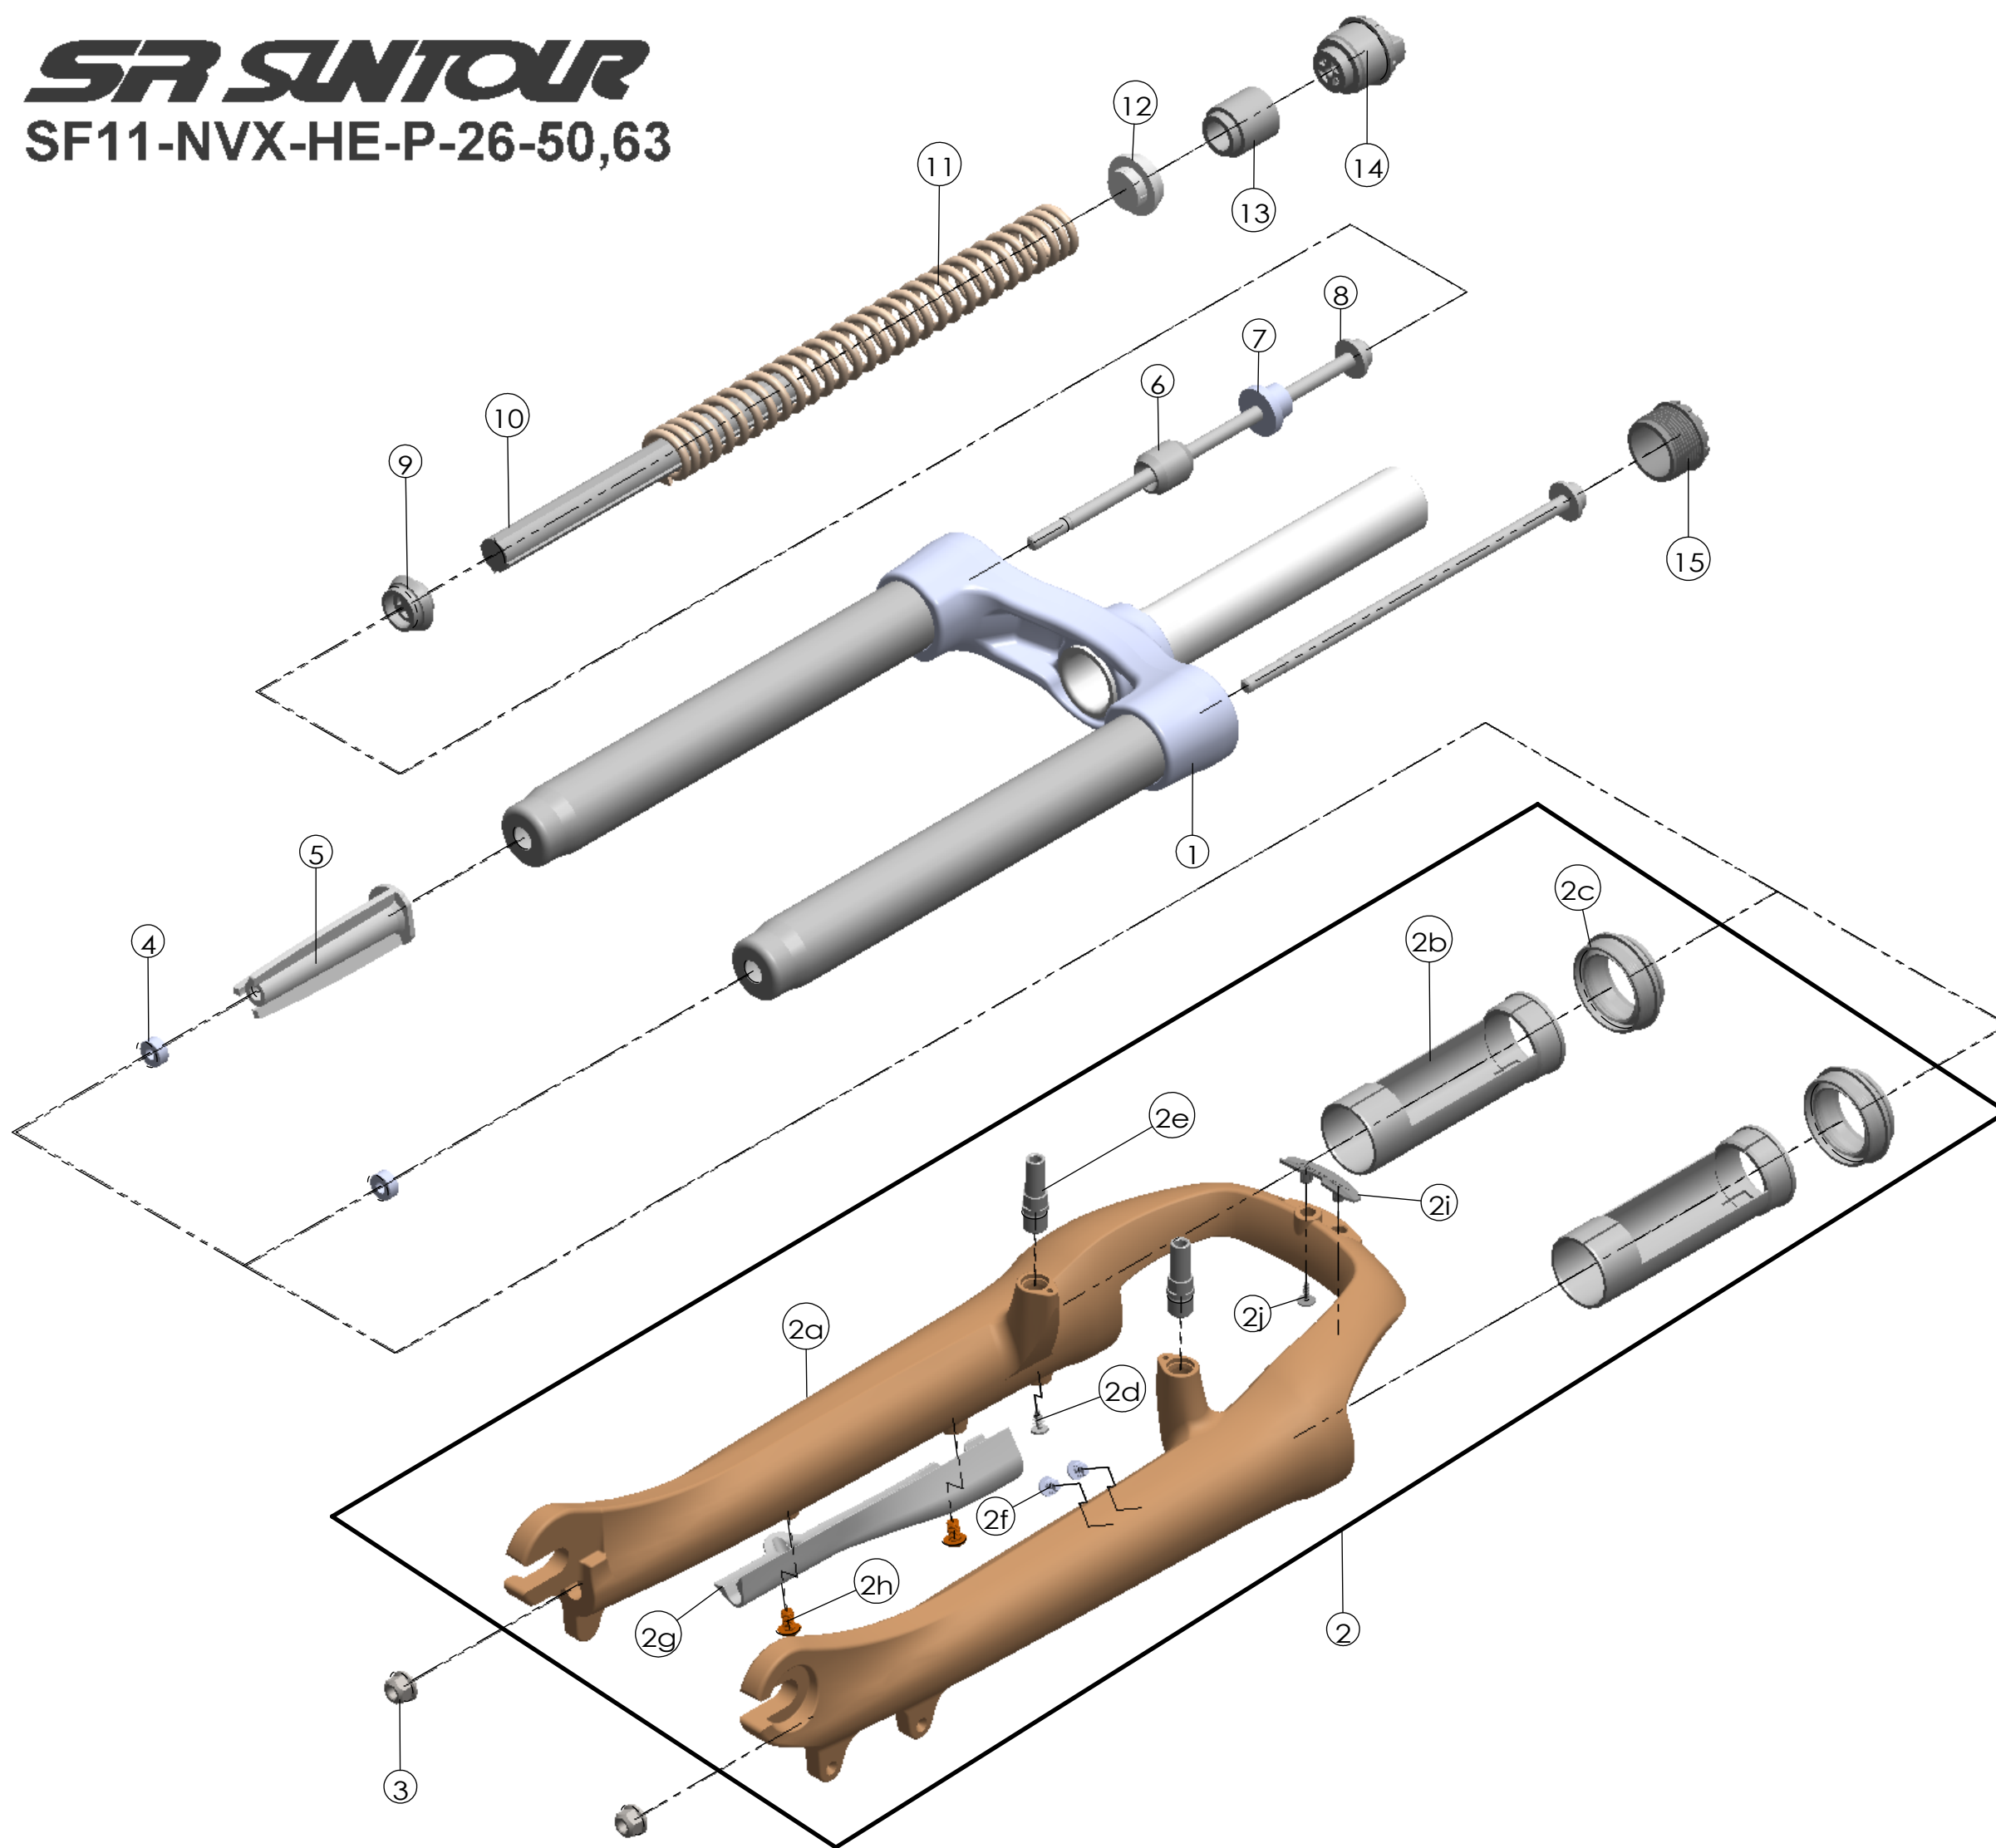

SUNTOUR

SF11-NVX-HE-P-26-50,63

Date	2013.7.11	Version	1
Amended			

NO.	PART NAME	PART CODE	QTY.	
			50	63
1	UPPER ASSY	FKE359-01	1	1
2	BOTTOM CASE ASSY	FKE367	1	1
2a	BOTTOM CASE	FPB313	1	1
2b	SLIDER SLEEVE	FEE785	2	2
2c	DUST SEAL	FAA070-10	2	2
2d	MOUNT CAP	FAA199	3	3
2e	CANTI BOSS	FSB241-16	2	2
2f	MOUNT CAP	FAA089-10	2	2
2g	CABLE GUIDE LOWER	FEG038	1	1
2h	FIXING BOLT	FSB175	3	3
2i	BRACE COVER	FEE716	1	1
2j	TAPPING SCREW	FSB114-20	2	2
3	FIXING NUT	FSN023-10	2	2
4	NUT PLATE	FSN025	2	2
5	BOTTOM STOPPER	FEE832	1	1
6	REBOUND RUBBER	FEP086-10	1	1
7	REBOUND SPACE	FEE452	1	-
8	FIXING BOLT	FSB159-04	2	2
9	SPRING GUIDE	FEE593-10	1	1
10	DAMPER	FEP322-40	1	-
		FEP322-30	-	1
11	MAIN SPRING	FEP581	1	-
		FEP580	-	1
12	SPRING GUIDE	FEE592-10	1	1
13	SPRING GUIDE SPACE	FEE992	1	1
14	ADJUST UNIT	FKE009-11	1	1
15	CAP	FEG020	1	1