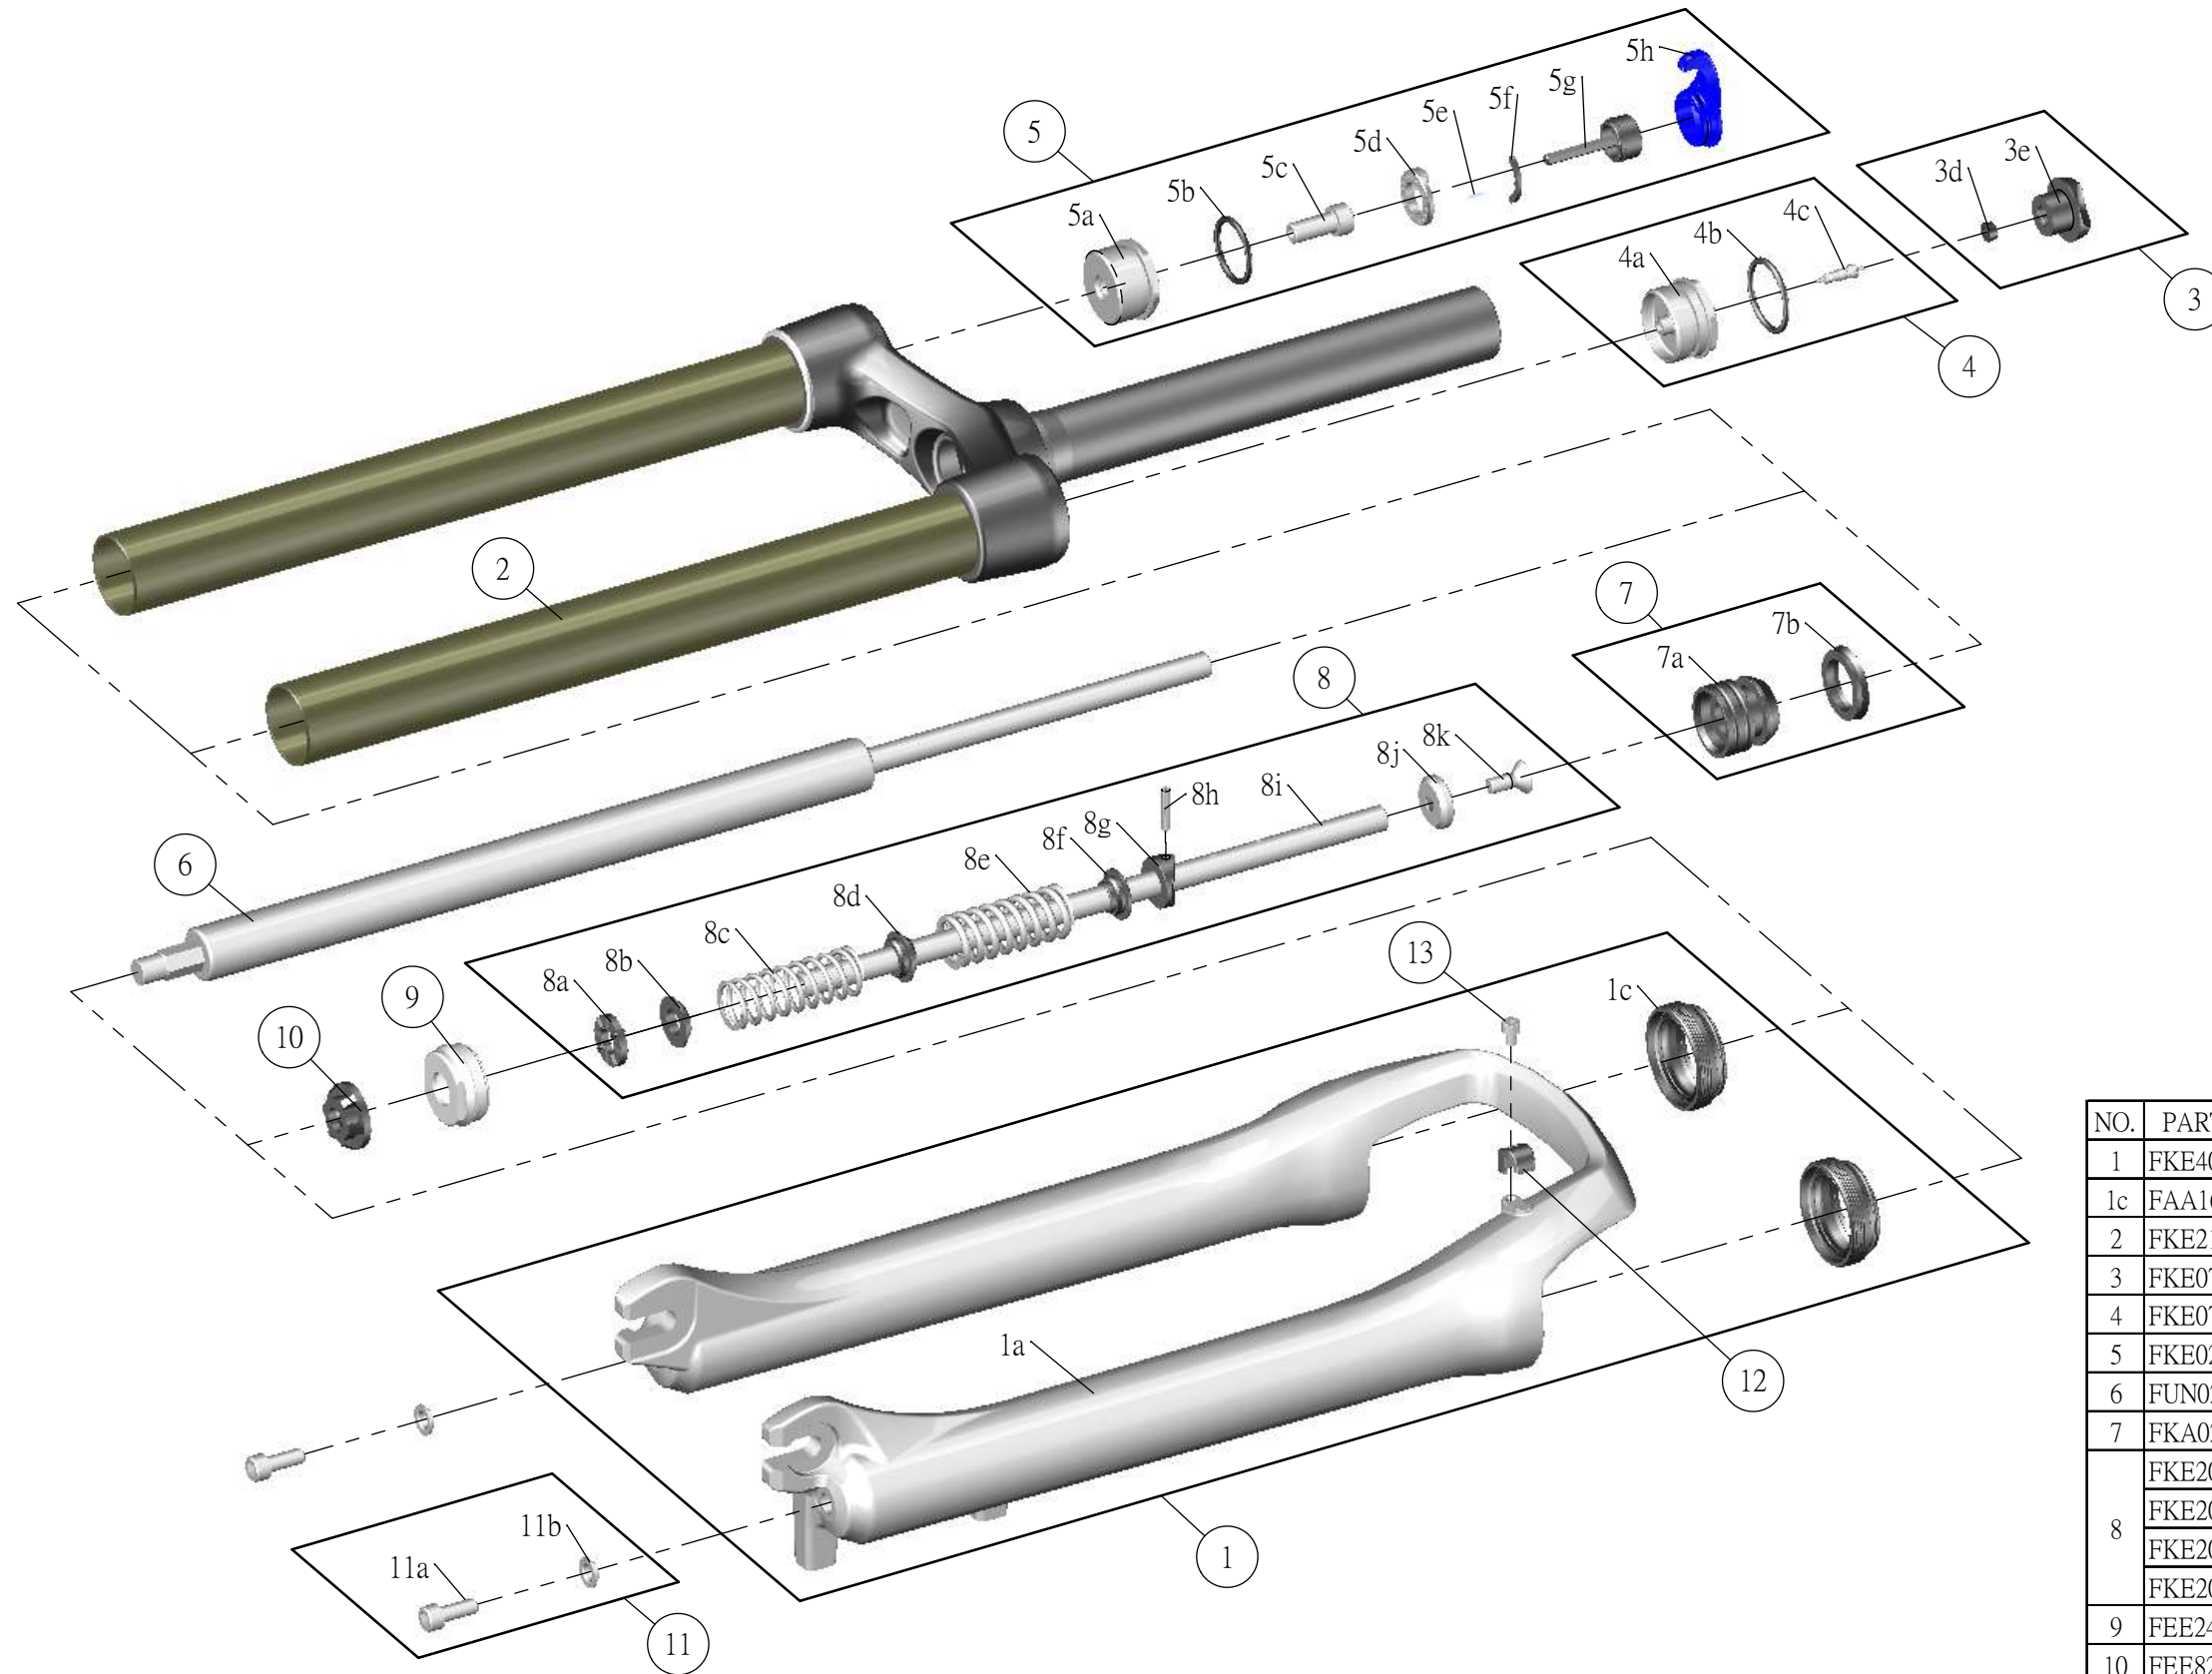

SF SUNTOUR

SF11-RAIDON X1-DS-LO-air

| NO. | PARTS CODE | PARTS NAME | 80 | 100 | 120 | 140 | QT |
|-----|------------|-------------------|----|-----|-----|-----|----|
| 1 | FKE403-00 | BOTTOM CASE ASSY | * | * | * | * | 1 |
| 1c | FAA169-20 | DUST SEAL 32 | * | * | * | * | 2 |
| 2 | FKE218-11 | UPPER ASSY | * | * | * | * | 1 |
| 3 | FKE076-10 | VALVE CAP ASSY | * | * | * | * | 1 |
| 4 | FKE075-04 | AIR CAP ASSY | * | * | * | * | 1 |
| 5 | FKE027-05 | LO TOP CAP ASSY | * | * | * | * | 1 |
| 6 | FUN027-21 | DAMPER UNIT | * | * | * | * | 1 |
| 7 | FKA022-21 | PISTON UNIT | * | * | * | * | 1 |
| 8 | FKE209-52 | SUPPORT TUBE ASSY | * | | | | 1 |
| | FKE209-51 | | | * | | 1 | |
| | FKE209-50 | | | | * | 1 | |
| | FKE209-53 | | | | | * | 1 |
| 9 | FEE243-20 | FORK NOSE | * | * | * | * | 1 |
| 10 | FEE829 | BOTTOM STOPPER | * | * | * | * | 1 |
| 11 | FKA044 | FIXING BOLT SET | * | * | * | * | 2 |
| 12 | FEE797 | CABLE GUIDE | * | * | * | * | 1 |
| 13 | FSB153 | CABLE FIXING BOLT | * | * | * | * | 1 |