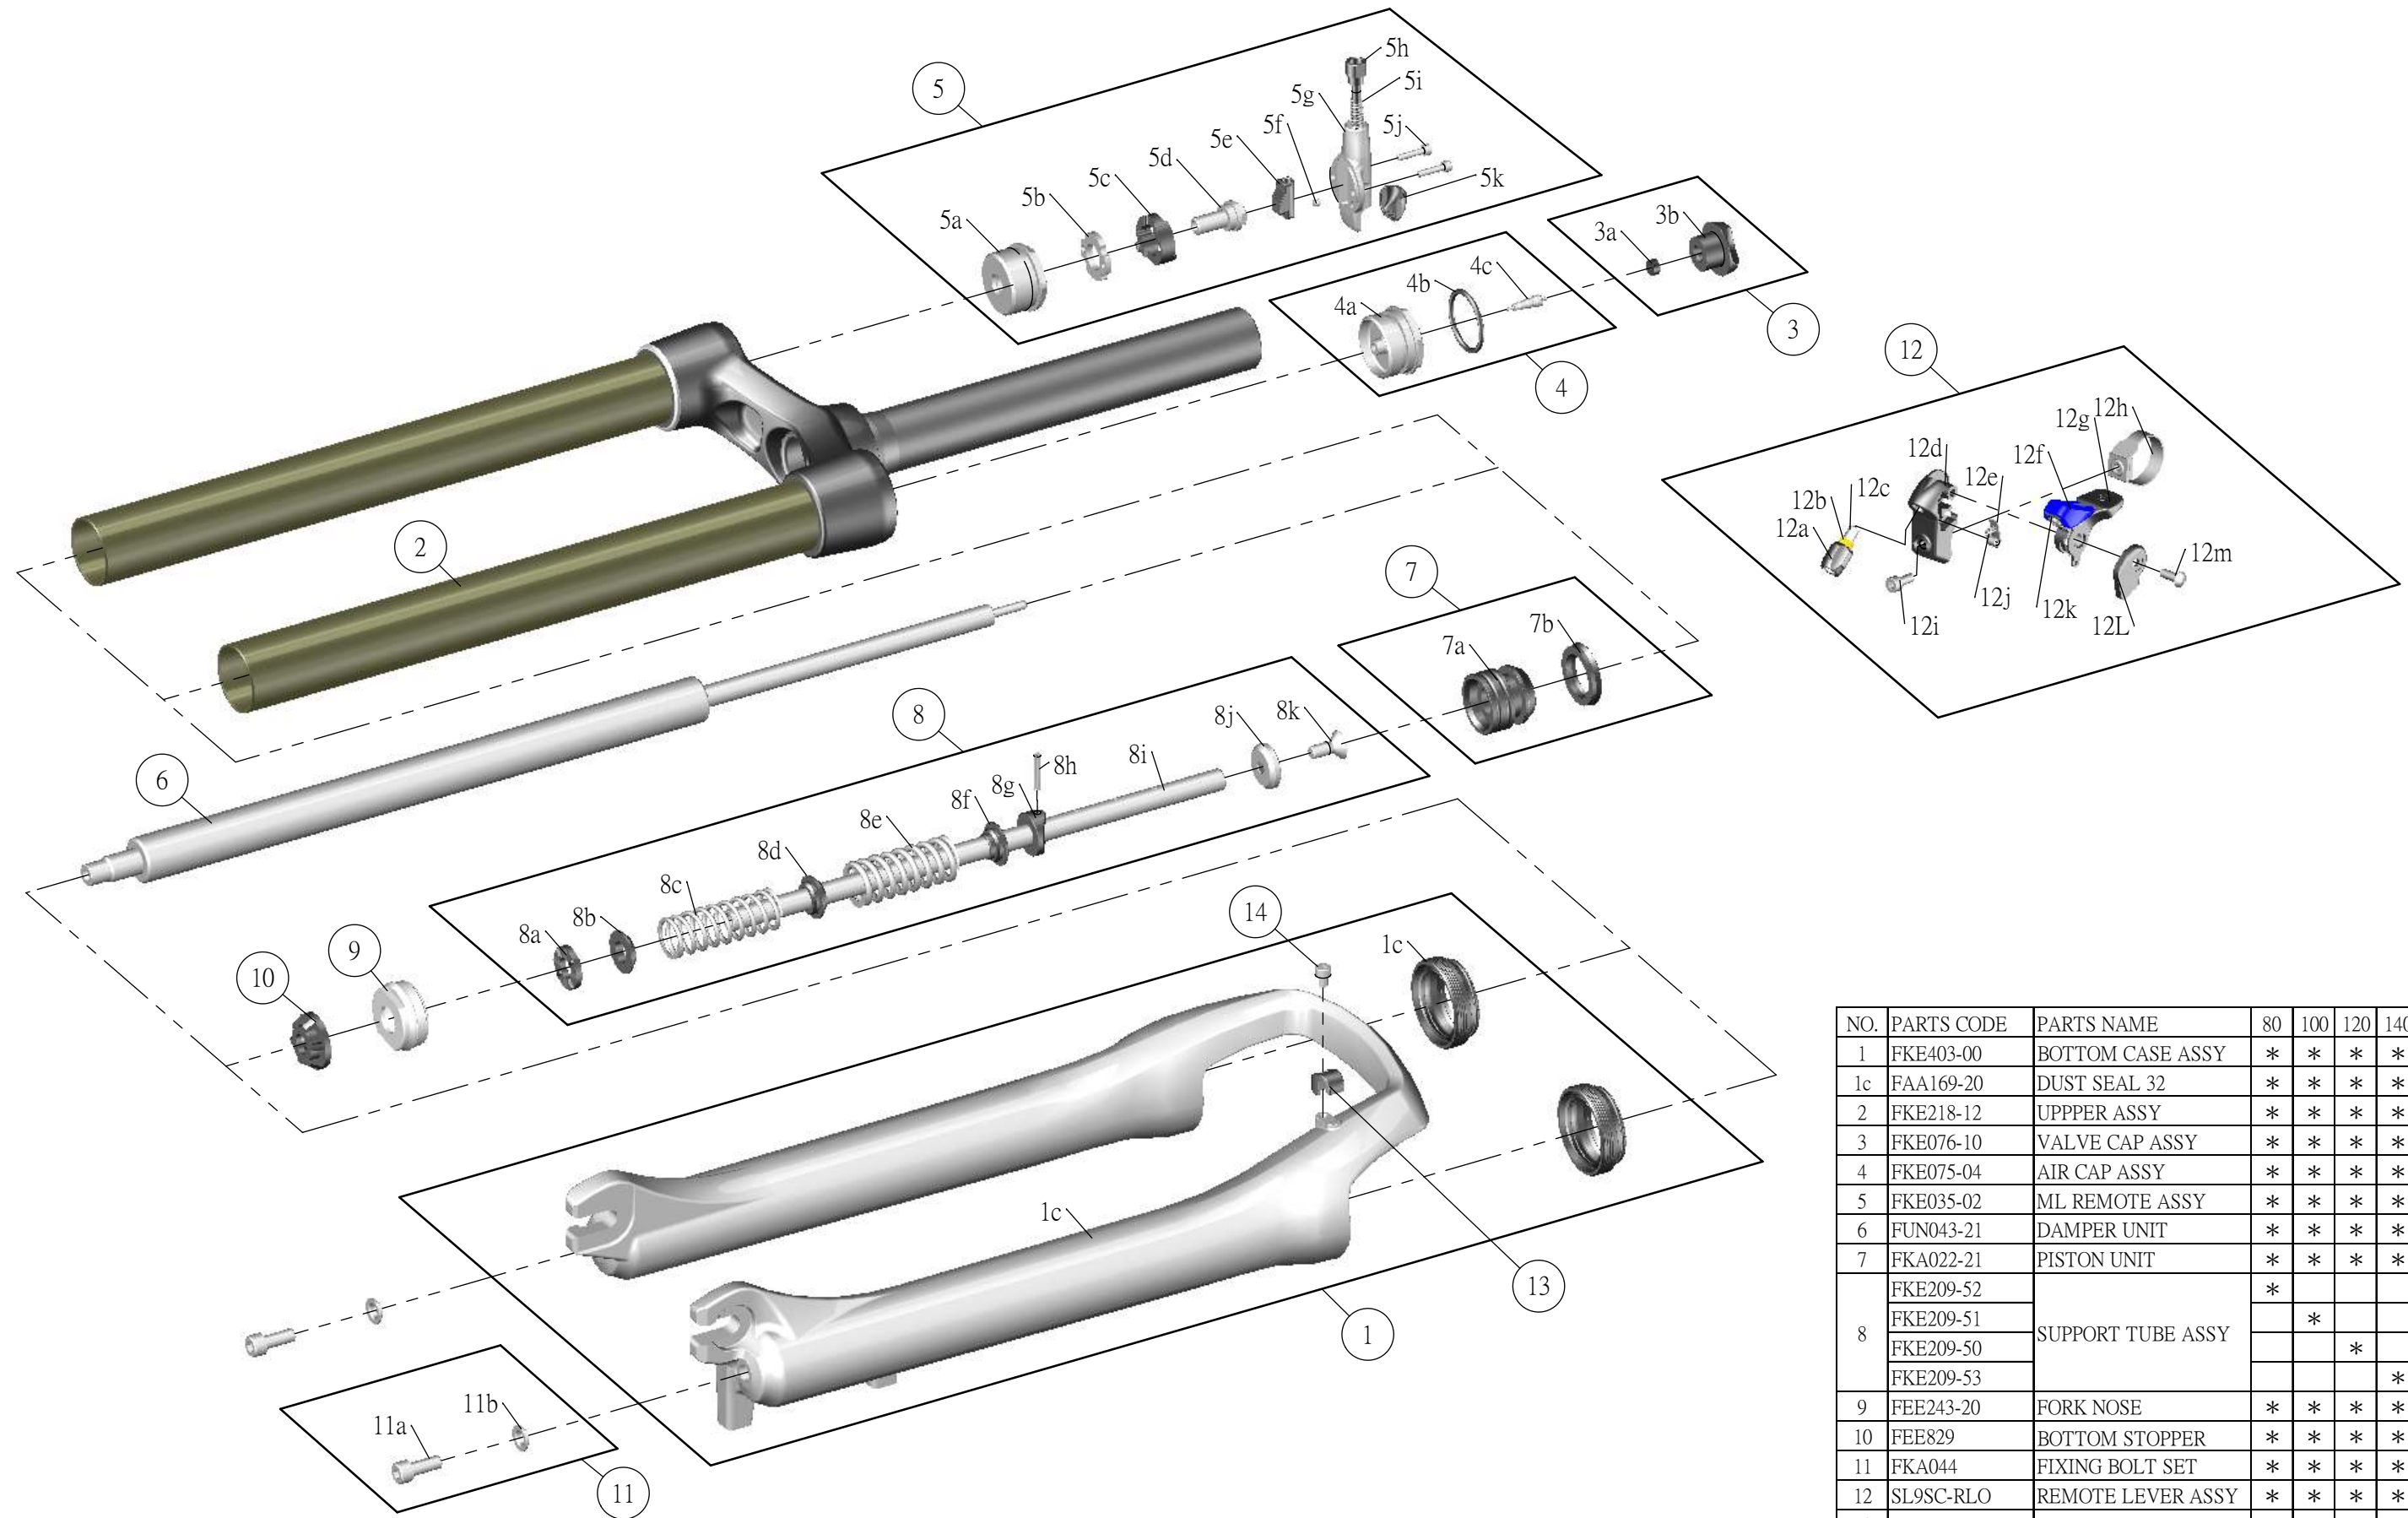

SR SUNTOUR

SF11-RAIDON X1-DS-RL-air

NO.	PARTS CODE	PARTS NAME	80	100	120	140	QT
1	FKE403-00	BOTTOM CASE ASSY	*	*	*	*	1
1c	FAA169-20	DUST SEAL 32	*	*	*	*	2
2	FKE218-12	UPPPER ASSY	*	*	*	*	1
3	FKE076-10	VALVE CAP ASSY	*	*	*	*	2
4	FKE075-04	AIR CAP ASSY	*	*	*	*	1
5	FKE035-02	ML REMOTE ASSY	*	*	*	*	1
6	FUN043-21	DAMPER UNIT	*	*	*	*	1
7	FKA022-21	PISTON UNIT	*	*	*	*	1
8	FKE209-52	SUPPORT TUBE ASSY	*				1
	FKE209-51			*		1	
	FKE209-50				*	1	
	FKE209-53					*	1
9	FEE243-20	FORK NOSE	*	*	*	*	1
10	FEE829	BOTTOM STOPPER	*	*	*	*	1
11	FKA044	FIXING BOLT SET	*	*	*	*	2
12	SL9SC-RLO	REMOTE LEVER ASSY	*	*	*	*	1
13	FEE797	CABLE GUIDE	*	*	*	*	1
14	FSB153	CABLE FIXING BOLT	*	*	*	*	1