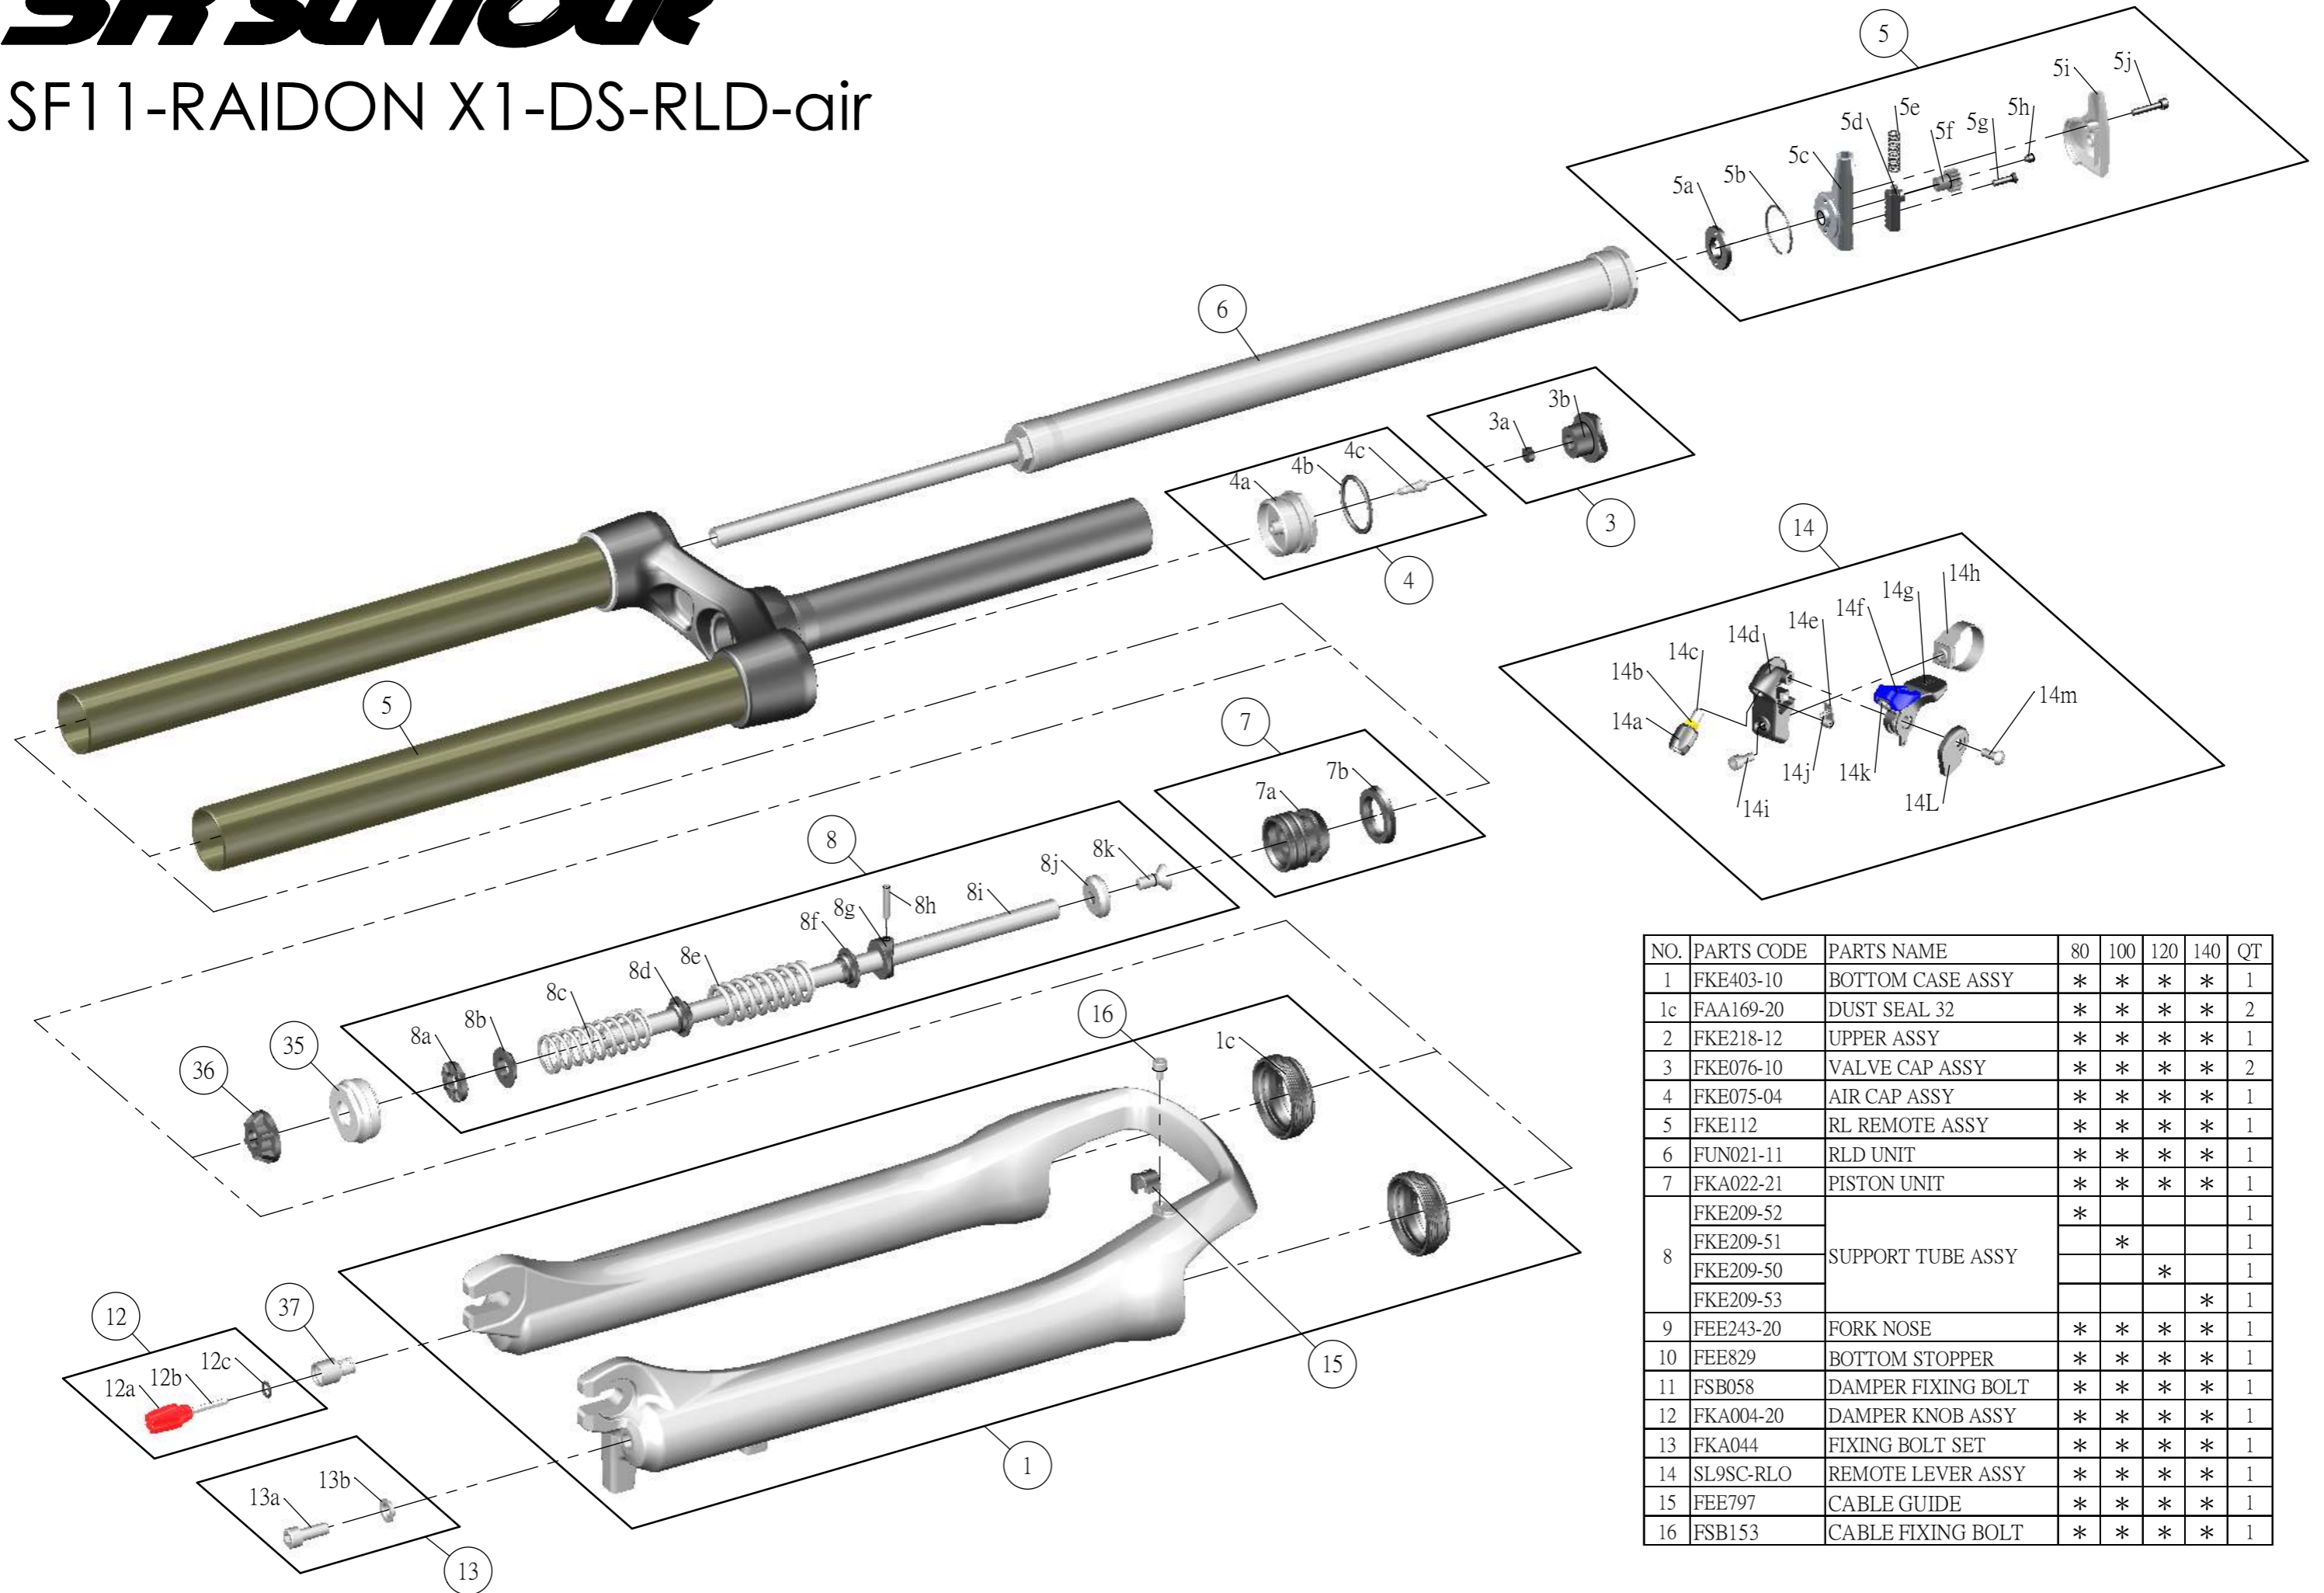

SF SUNTOUR

SF11-RAIDON X1-DS-RLD-air

NO.	PARTS CODE	PARTS NAME	80	100	120	140	QT
1	FKE403-10	BOTTOM CASE ASSY	*	*	*	*	1
1c	FAA169-20	DUST SEAL 32	*	*	*	*	2
2	FKE218-12	UPPER ASSY	*	*	*	*	1
3	FKE076-10	VALVE CAP ASSY	*	*	*	*	2
4	FKE075-04	AIR CAP ASSY	*	*	*	*	1
5	FKE112	RL REMOTE ASSY	*	*	*	*	1
6	FUN021-11	RLD UNIT	*	*	*	*	1
7	FKA022-21	PISTON UNIT	*	*	*	*	1
8	FKE209-52	SUPPORT TUBE ASSY	*				1
	FKE209-51			*			1
	FKE209-50				*		1
	FKE209-53					*	1
9	FEE243-20	FORK NOSE	*	*	*	*	1
10	FEE829	BOTTOM STOPPER	*	*	*	*	1
11	FSB058	DAMPER FIXING BOLT	*	*	*	*	1
12	FKA004-20	DAMPER KNOB ASSY	*	*	*	*	1
13	FKA044	FIXING BOLT SET	*	*	*	*	1
14	SL9SC-RLO	REMOTE LEVER ASSY	*	*	*	*	1
15	FEE797	CABLE GUIDE	*	*	*	*	1
16	FSB153	CABLE FIXING BOLT	*	*	*	*	1