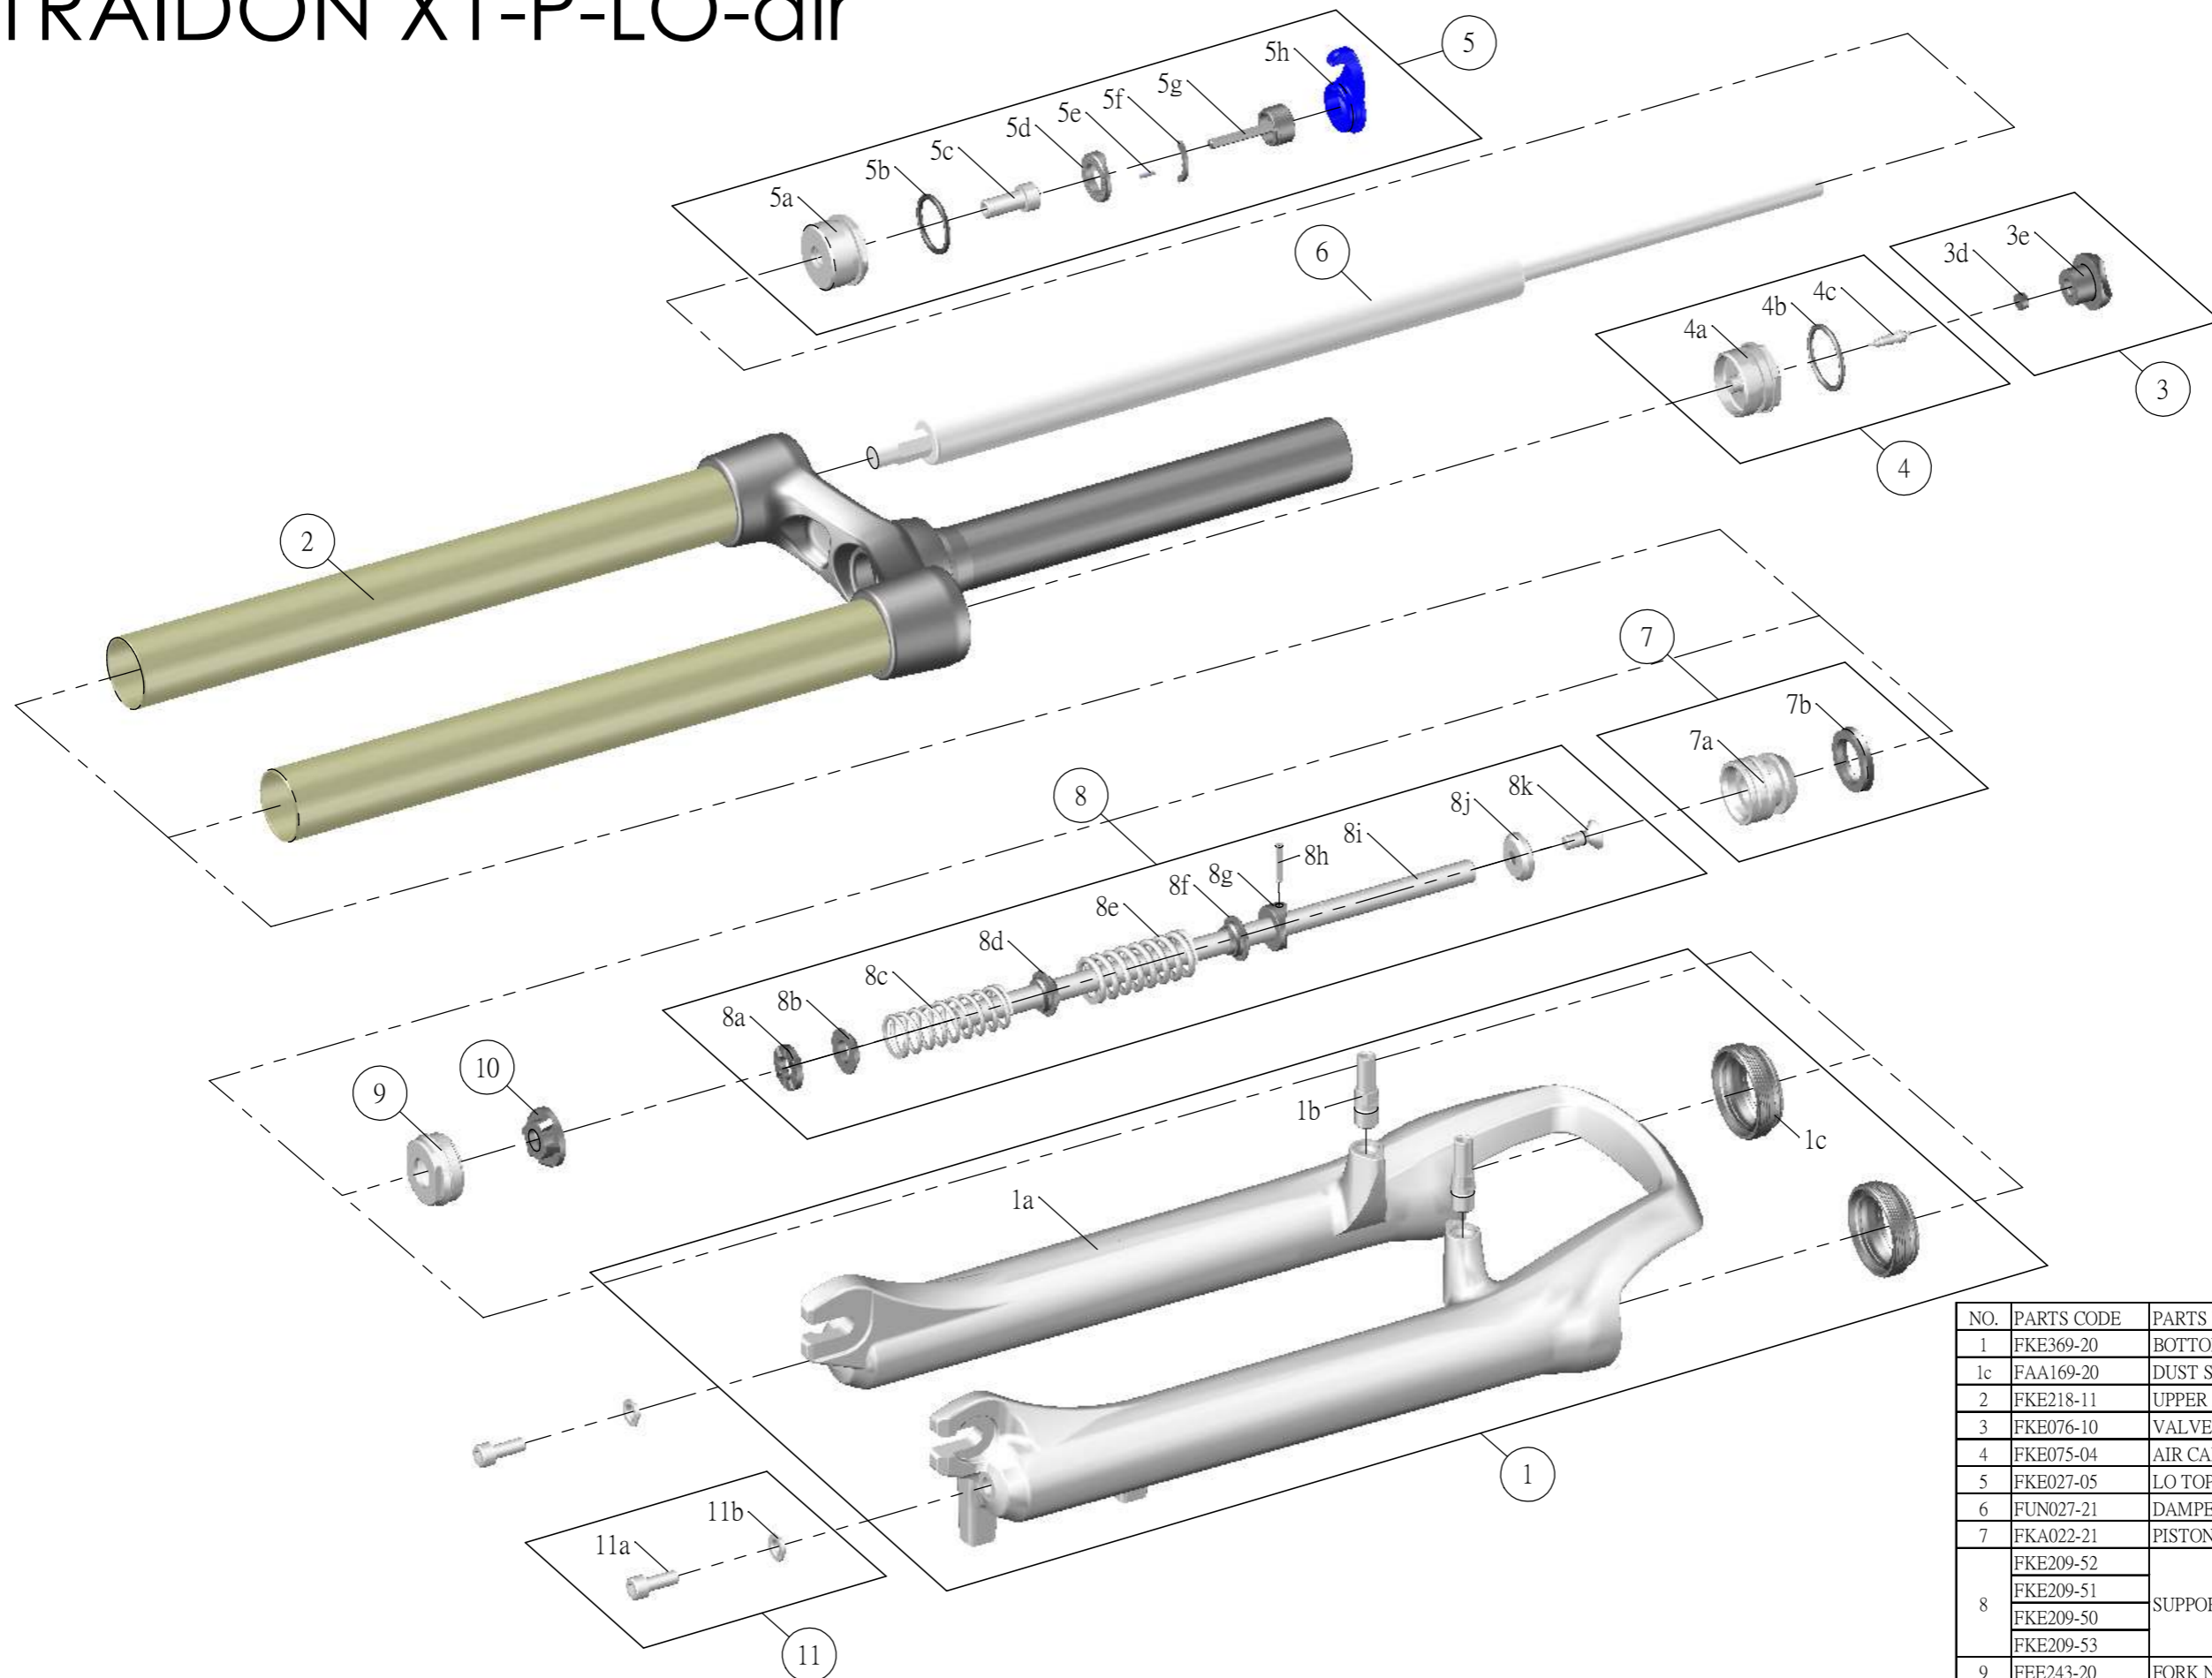

## SF11RAIDON X1-P-LO-air

NO.	PARTS CODE	PARTS NAME	80	100	120	140	QT
1	FKE369-20	BOTTOM CASE ASSY	*	*	*	*	1
1c	FAA169-20	DUST SEAL 32	*	*	*	*	2
2	FKE218-11	UPPER ASSY	*	*	*	*	1
3	FKE076-10	VALVE CAP ASSY	*	*	*	*	1
4	FKE075-04	AIR CAP ASSY	*	*	*	*	1
5	FKE027-05	LO TOP CAP ASSY	*	*	*	*	1
6	FUN027-21	DAMPER UNIT	*	*	*	*	1
7	FKA022-21	PISTON UNIT	*	*	*	*	1
8	FKE209-52	SUPPORT TUBE ASSY	*				1
	FKE209-51		*			1	
	FKE209-50			*		1	
	FKE209-53				*	1	
9	FEE243-20	FORK NOSE	*	*	*	*	1
10	FEE829	BOTTOM STOPPER	*	*	*	*	1
11	FKA044	FIXING BOLT SET	*	*	*	*	2