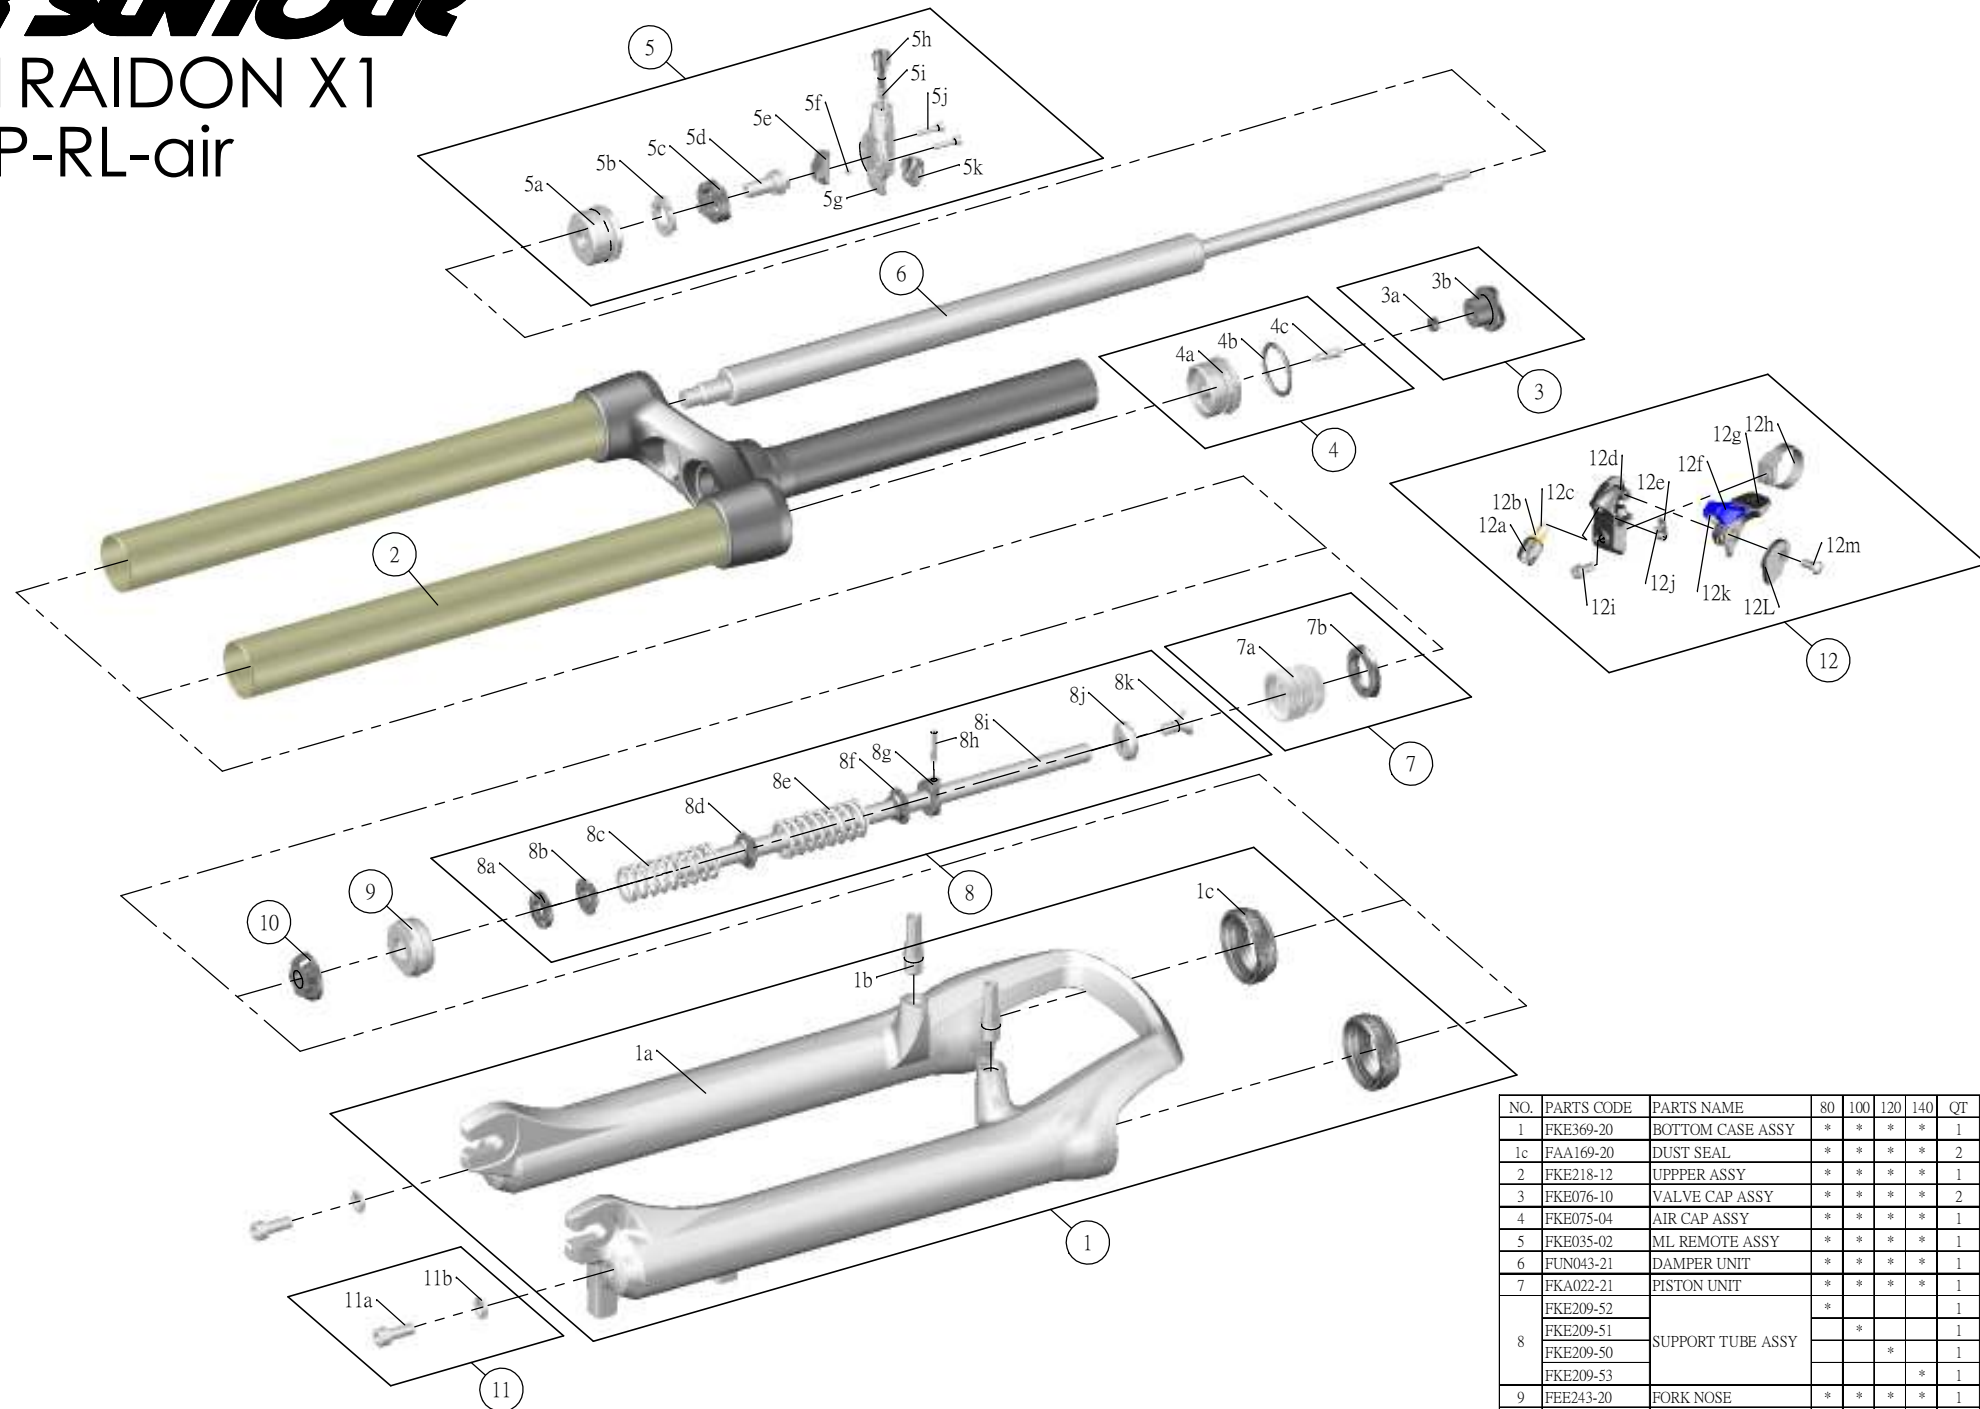

SR SUNTOUR

SF11RAIDON X1

-P-RL-air

NO.	PARTS CODE	PARTS NAME	80	100	120	140	QT
1	FKE369-20	BOTTOM CASE ASSY	*	*	*	*	1
1c	FAA169-20	DUST SEAL	*	*	*	*	2
2	FKE218-12	UPPPER ASSY	*	*	*	*	1
3	FKE076-10	VALVE CAP ASSY	*	*	*	*	2
4	FKE075-04	AIR CAP ASSY	*	*	*	*	1
5	FKE035-02	ML REMOTE ASSY	*	*	*	*	1
6	FUN043-21	DAMPER UNIT	*	*	*	*	1
7	FKA022-21	PISTON UNIT	*	*	*	*	1
8	FKE209-52	SUPPORT TUBE ASSY	*				1
	FKE209-51			*			1
	FKE209-50				*		1
	FKE209-53					*	1
9	FEE243-20	FORK NOSE	*	*	*	*	1
10	FEE829	BOTTOM STOPPER	*	*	*	*	1
11	FKA044	FIXING BOLT SET	*	*	*	*	2
12	SL9SC-RLO	REMOTE LEVER ASSY	*	*	*	*	1