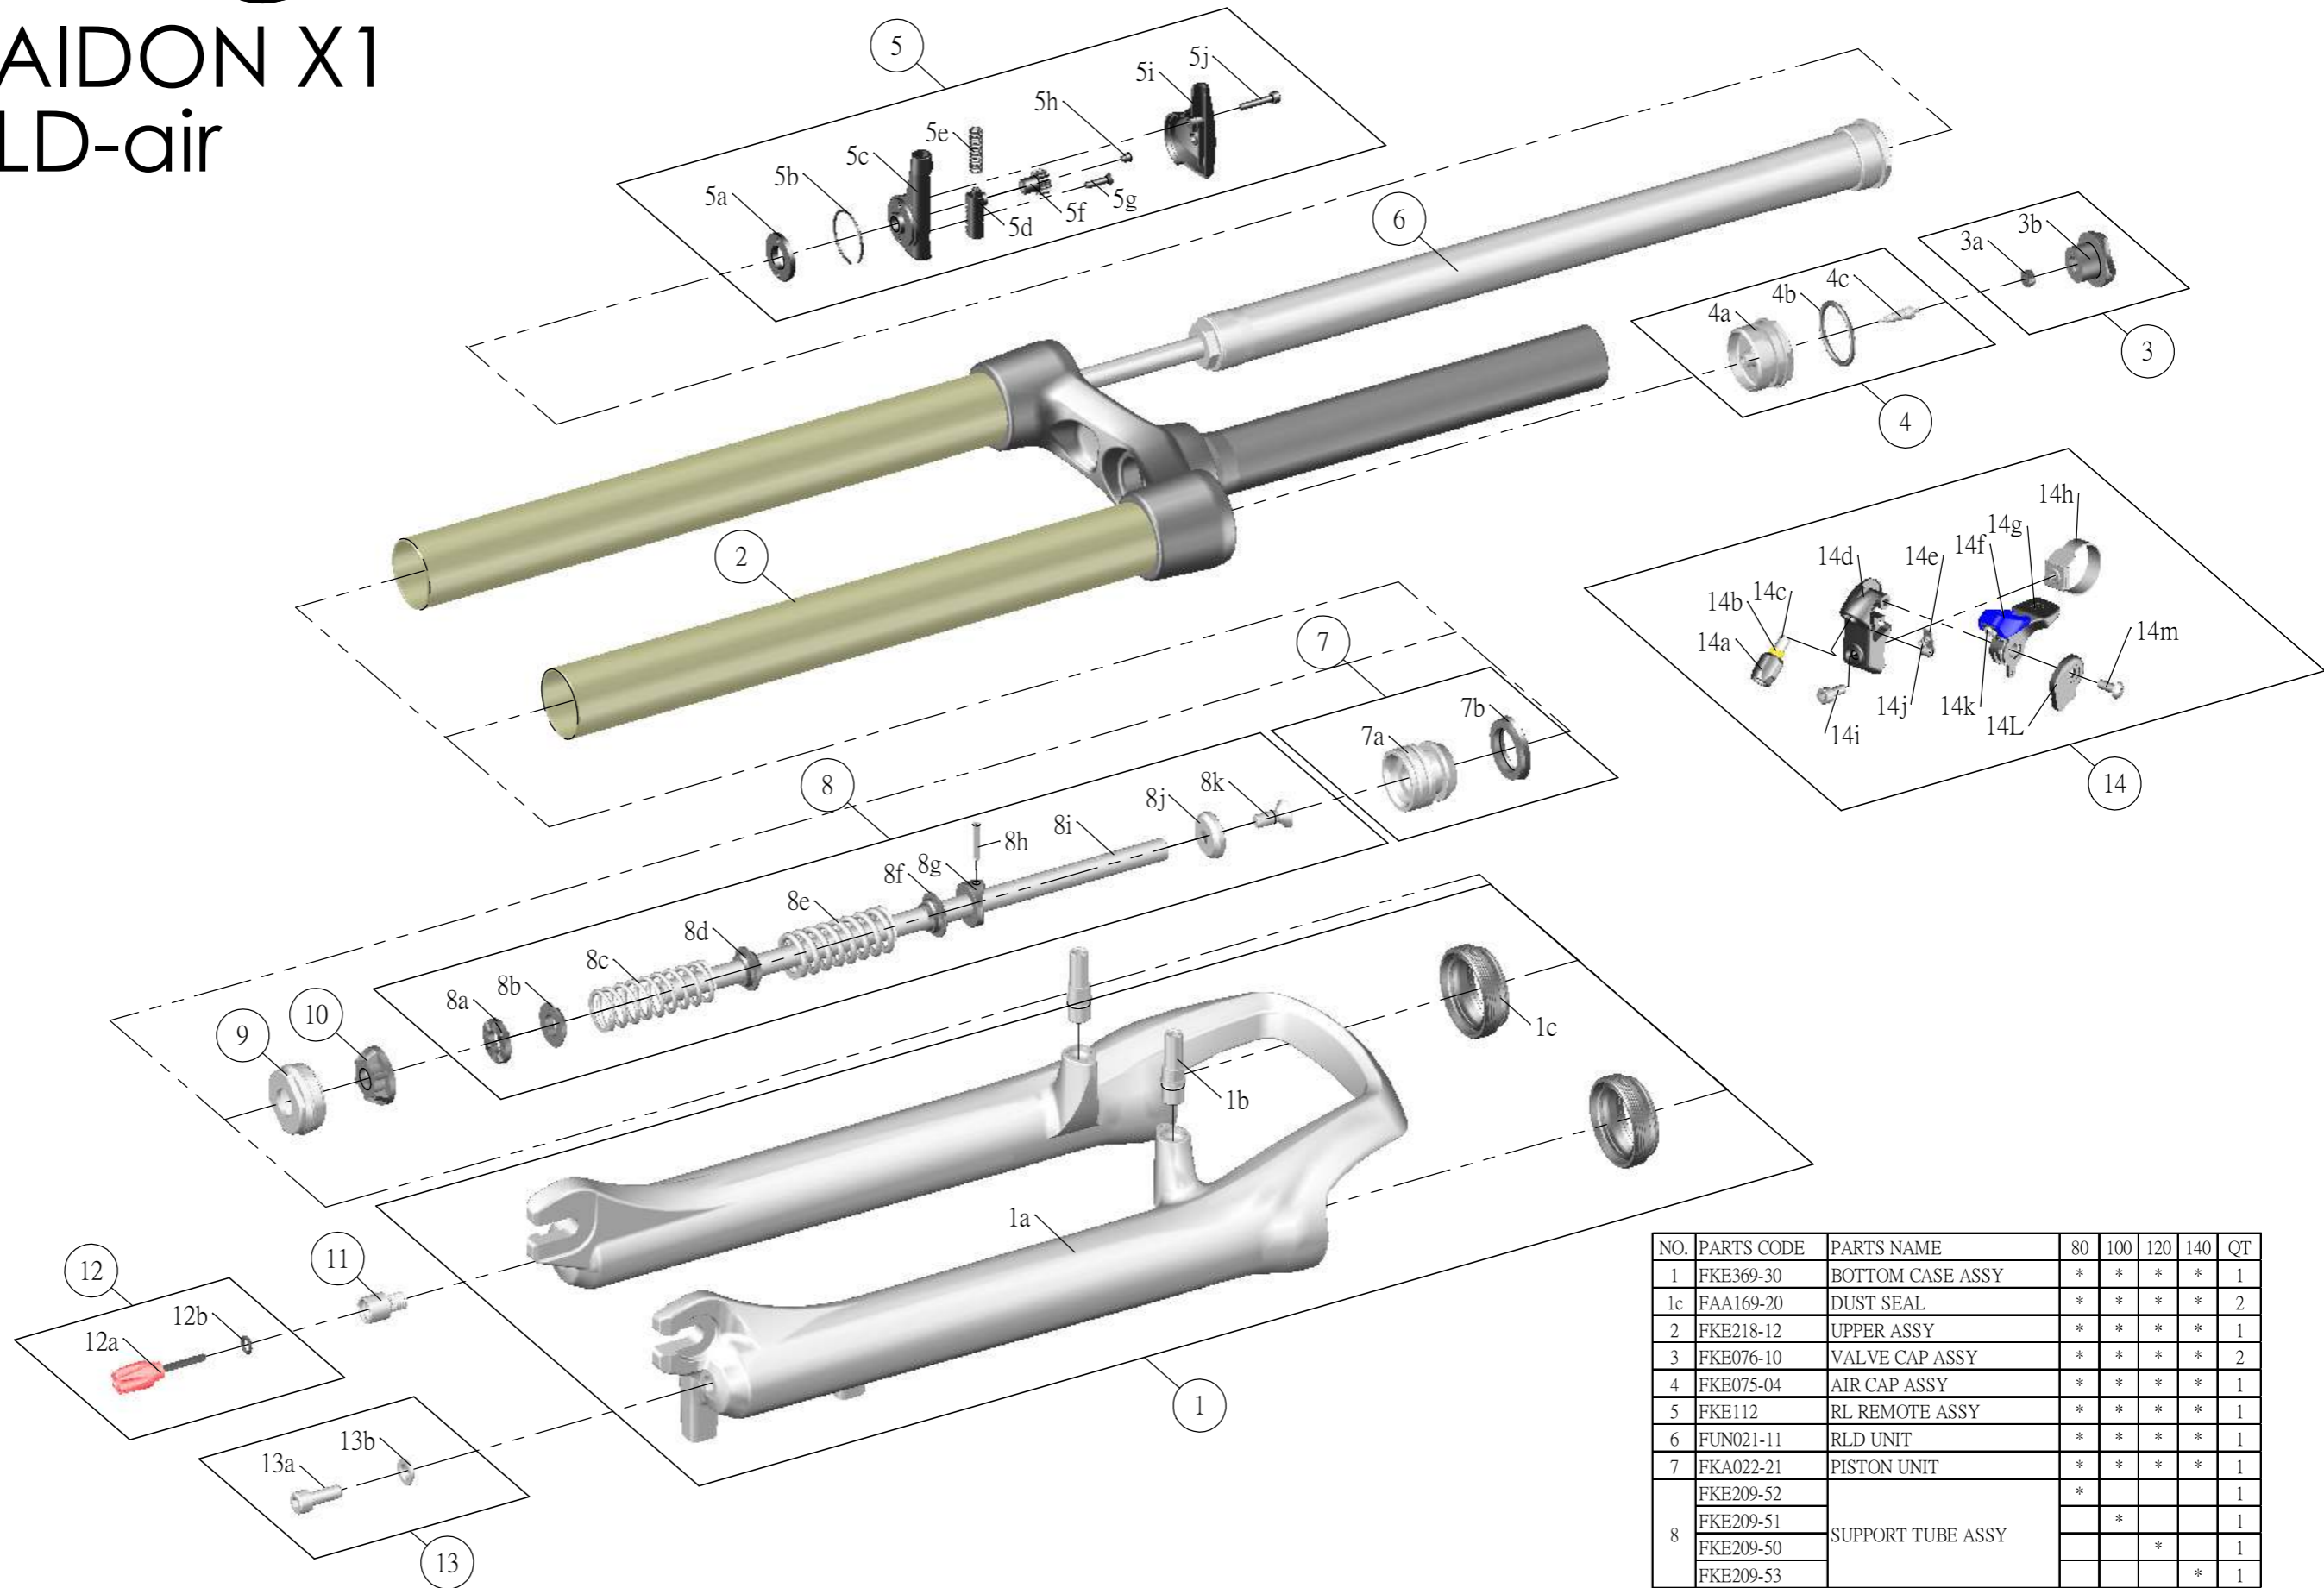

SUNTOUR

SF11RAIDON X1 -P-RLD-air

NO.	PARTS CODE	PARTS NAME	80	100	120	140	QT
1	FKE369-30	BOTTOM CASE ASSY	*	*	*	*	1
1c	FAA169-20	DUST SEAL	*	*	*	*	2
2	FKE218-12	UPPER ASSY	*	*	*	*	1
3	FKE076-10	VALVE CAP ASSY	*	*	*	*	2
4	FKE075-04	AIR CAP ASSY	*	*	*	*	1
5	FKE112	RL REMOTE ASSY	*	*	*	*	1
6	FUN021-11	RLD UNIT	*	*	*	*	1
7	FKA022-21	PISTON UNIT	*	*	*	*	1
8	FKE209-52	SUPPORT TUBE ASSY	*				1
	FKE209-51			*			1
	FKE209-50				*		1
	FKE209-53					*	1
9	FEE243-20	FORK NOSE	*	*	*	*	1
10	FEE829	BOTTOM STOPPER	*	*	*	*	1
11	FSB058	DAMPER FIXING BOLT	*	*	*	*	1
12	FKA004-20	DAMPER KNOB ASSY	*	*	*	*	1
13	FKA044	FIXING BOLT SET	*	*	*	*	1
14	SL9SC-RLO	REMOTE LEVER ASSY	*	*	*	*	1