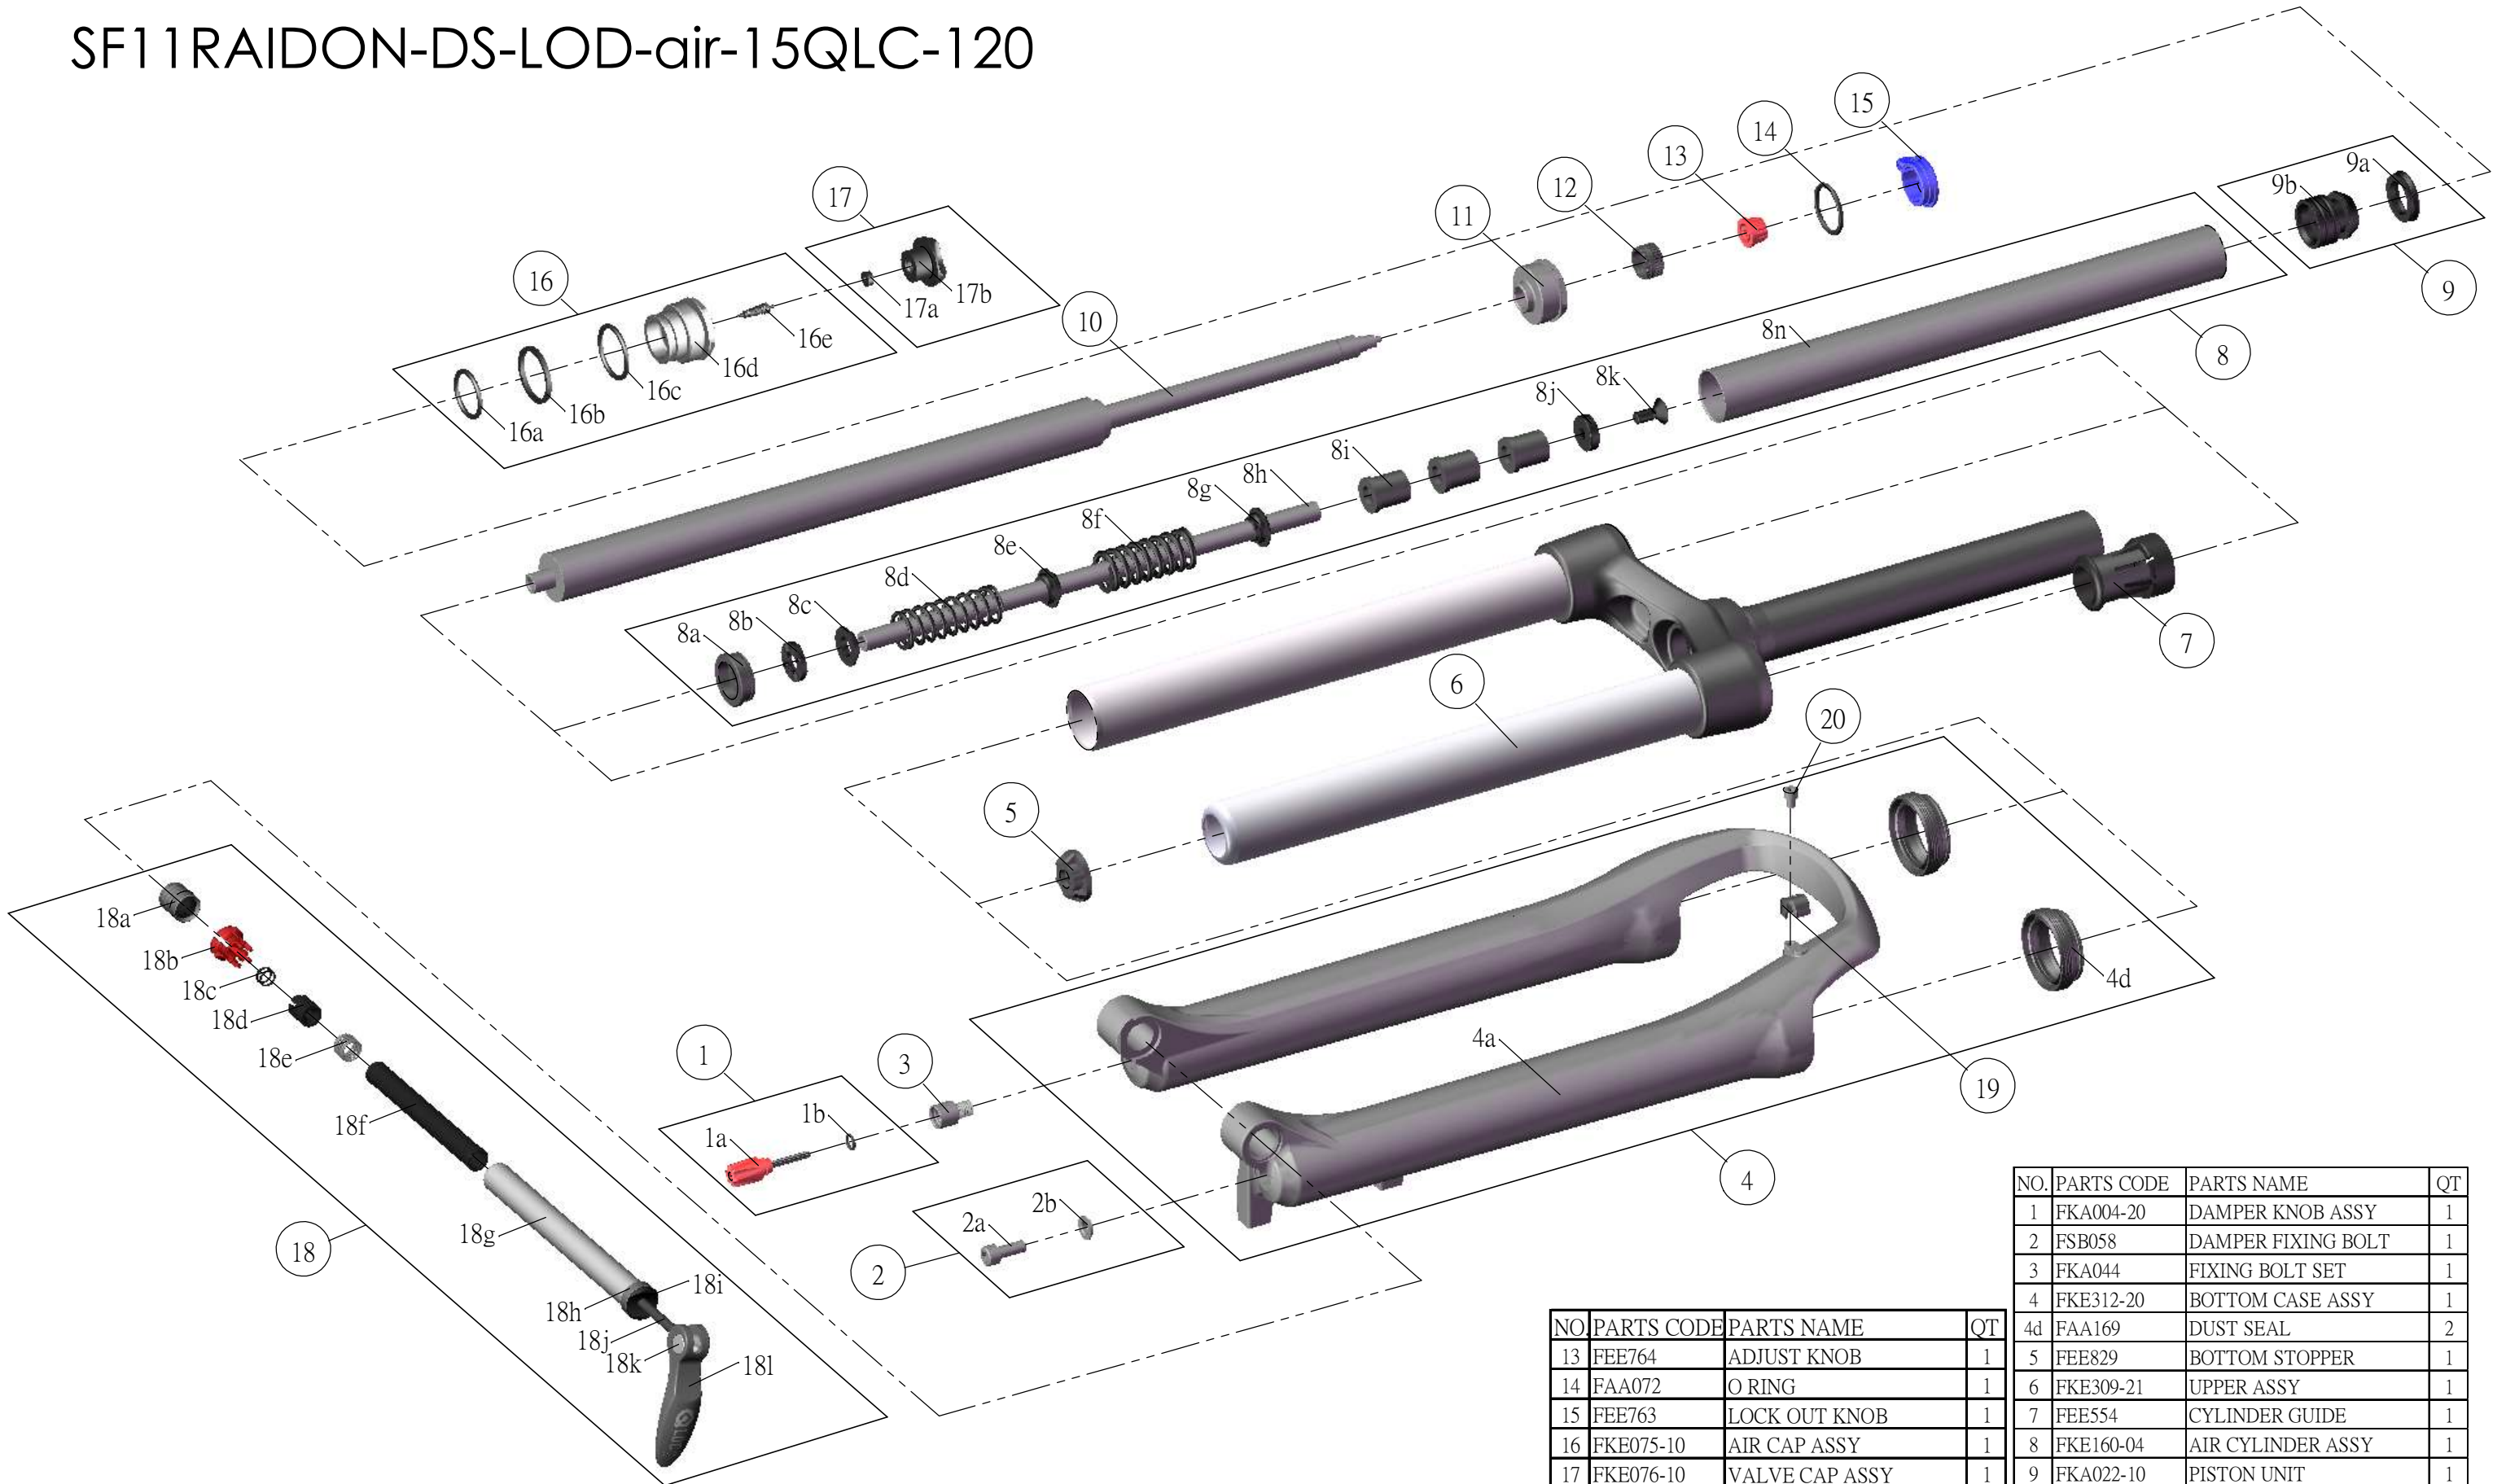

SF SUNTOUR

SF11RAIDON-DS-LOD-air-15QLC-120

NO	PARTS CODE	PARTS NAME	QT
13	FEE764	ADJUST KNOB	1
14	FAA072	O RING	1
15	FEE763	LOCK OUT KNOB	1
16	FKE075-10	AIR CAP ASSY	1
17	FKE076-10	VALVE CAP ASSY	1
18	FKA069-00	QLC15 AXLE SET	1
19	FEE797	CABLE GUIDE	1
20	FSB153	CABLE FIXING BOLT	1

NO.	PARTS CODE	PARTS NAME	QT
1	FKA004-20	DAMPER KNOB ASSY	1
2	FSB058	DAMPER FIXING BOLT	1
3	FKA044	FIXING BOLT SET	1
4	FKE312-20	BOTTOM CASE ASSY	1
4d	FAA169	DUST SEAL	2
5	FEE829	BOTTOM STOPPER	1
6	FKE309-21	UPPER ASSY	1
7	FEE554	CYLINDER GUIDE	1
8	FKE160-04	AIR CYLINDER ASSY	1
9	FKA022-10	PISTON UNIT	1
10	FUN042-10	LOD UNIT	1
11	FEE767	ADJUST CAP	1
12	FEE256-20	ADJUST CORE	1