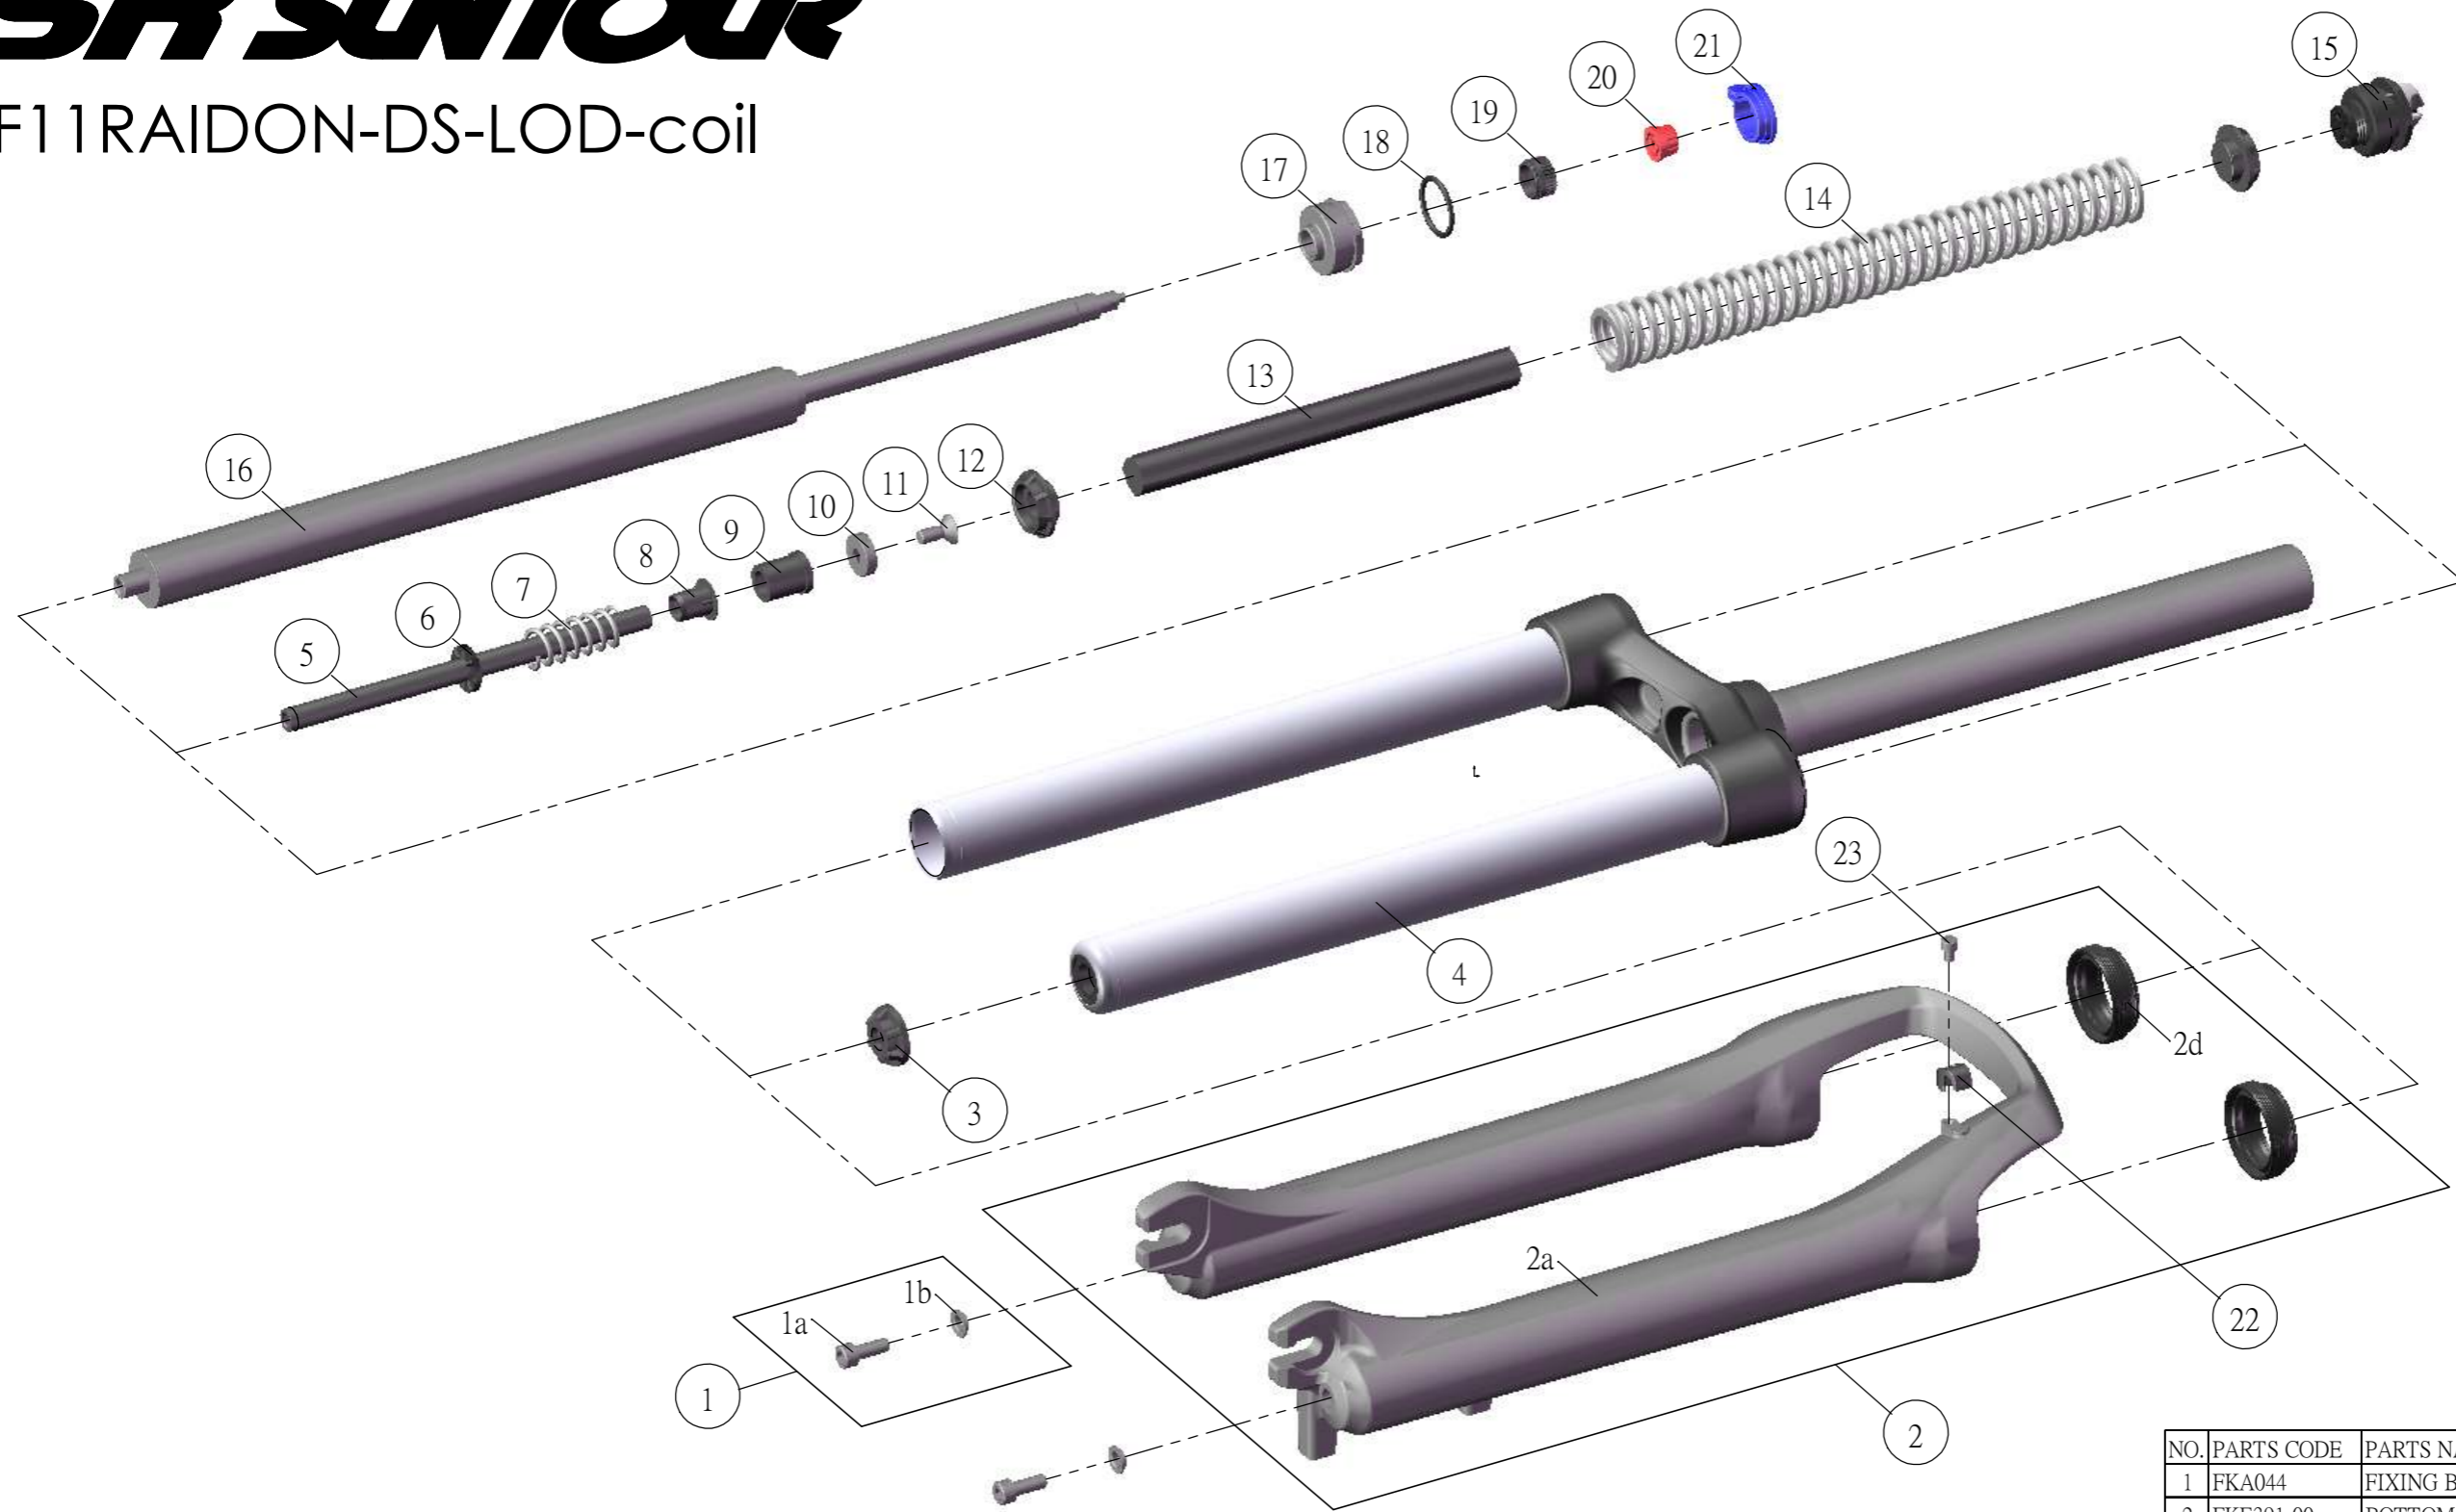

SUNTOUR

SF11RAIDON-DS-LOD-coil

NO.	PARTS CODE	PARTS NAME	100	120	QT
14	FEP381	MAIN SPRING	*		1
	FEP380			*	1
15	FKE015	ADJUSTER ASSY	*	*	1
16	FUN042-10	LOD UNIT	*	*	1
17	FEE767	ADJUST CAP	*	*	1
18	FAA072	O RING	*	*	1
19	FEE256-20	ADJUST CORE	*	*	1
20	FEE764	ADJUST KNOB	*	*	1
21	FEE763	LOCK OUT KNOB	*	*	1
22	FEE797	CABLE GUIDE	*	*	1
23	FSB153	CABLE FIXING BOLT	*	*	1

NO.	PARTS CODE	PARTS NAME	100	120	QT
1	FKA044	FIXING BOLT SET	*	*	2
2	FKE391-00	BOTTOM CASE ASSY	*	*	1
2d	FAA169-10	DUST SEAL	*	*	2
3	FEE829	BOTTOM STOPPER	*	*	1
4	FKE218-31	UPPER ASSY	*		1
	FKE218-21			*	1
5	FEE048-45	SUPPORT TUBE	*	*	1
6	FEP052-10	REBOUND RUBBER	*	*	1
7	FEP189	REBOUND SPRING	*	*	1
8	FEE095	REBOUND SPRING GUIDE	*	*	1
9	FEE247	REBOUND SPACER	*		1
10	FEE047	SUPPORT PLACE	*	*	1
11	FSB044	SUPPORT BOLT	*	*	1
12	FEE262-20	SPRING GUIDE	*	*	2
13	FEP249-20	DAMPER	*	*	1