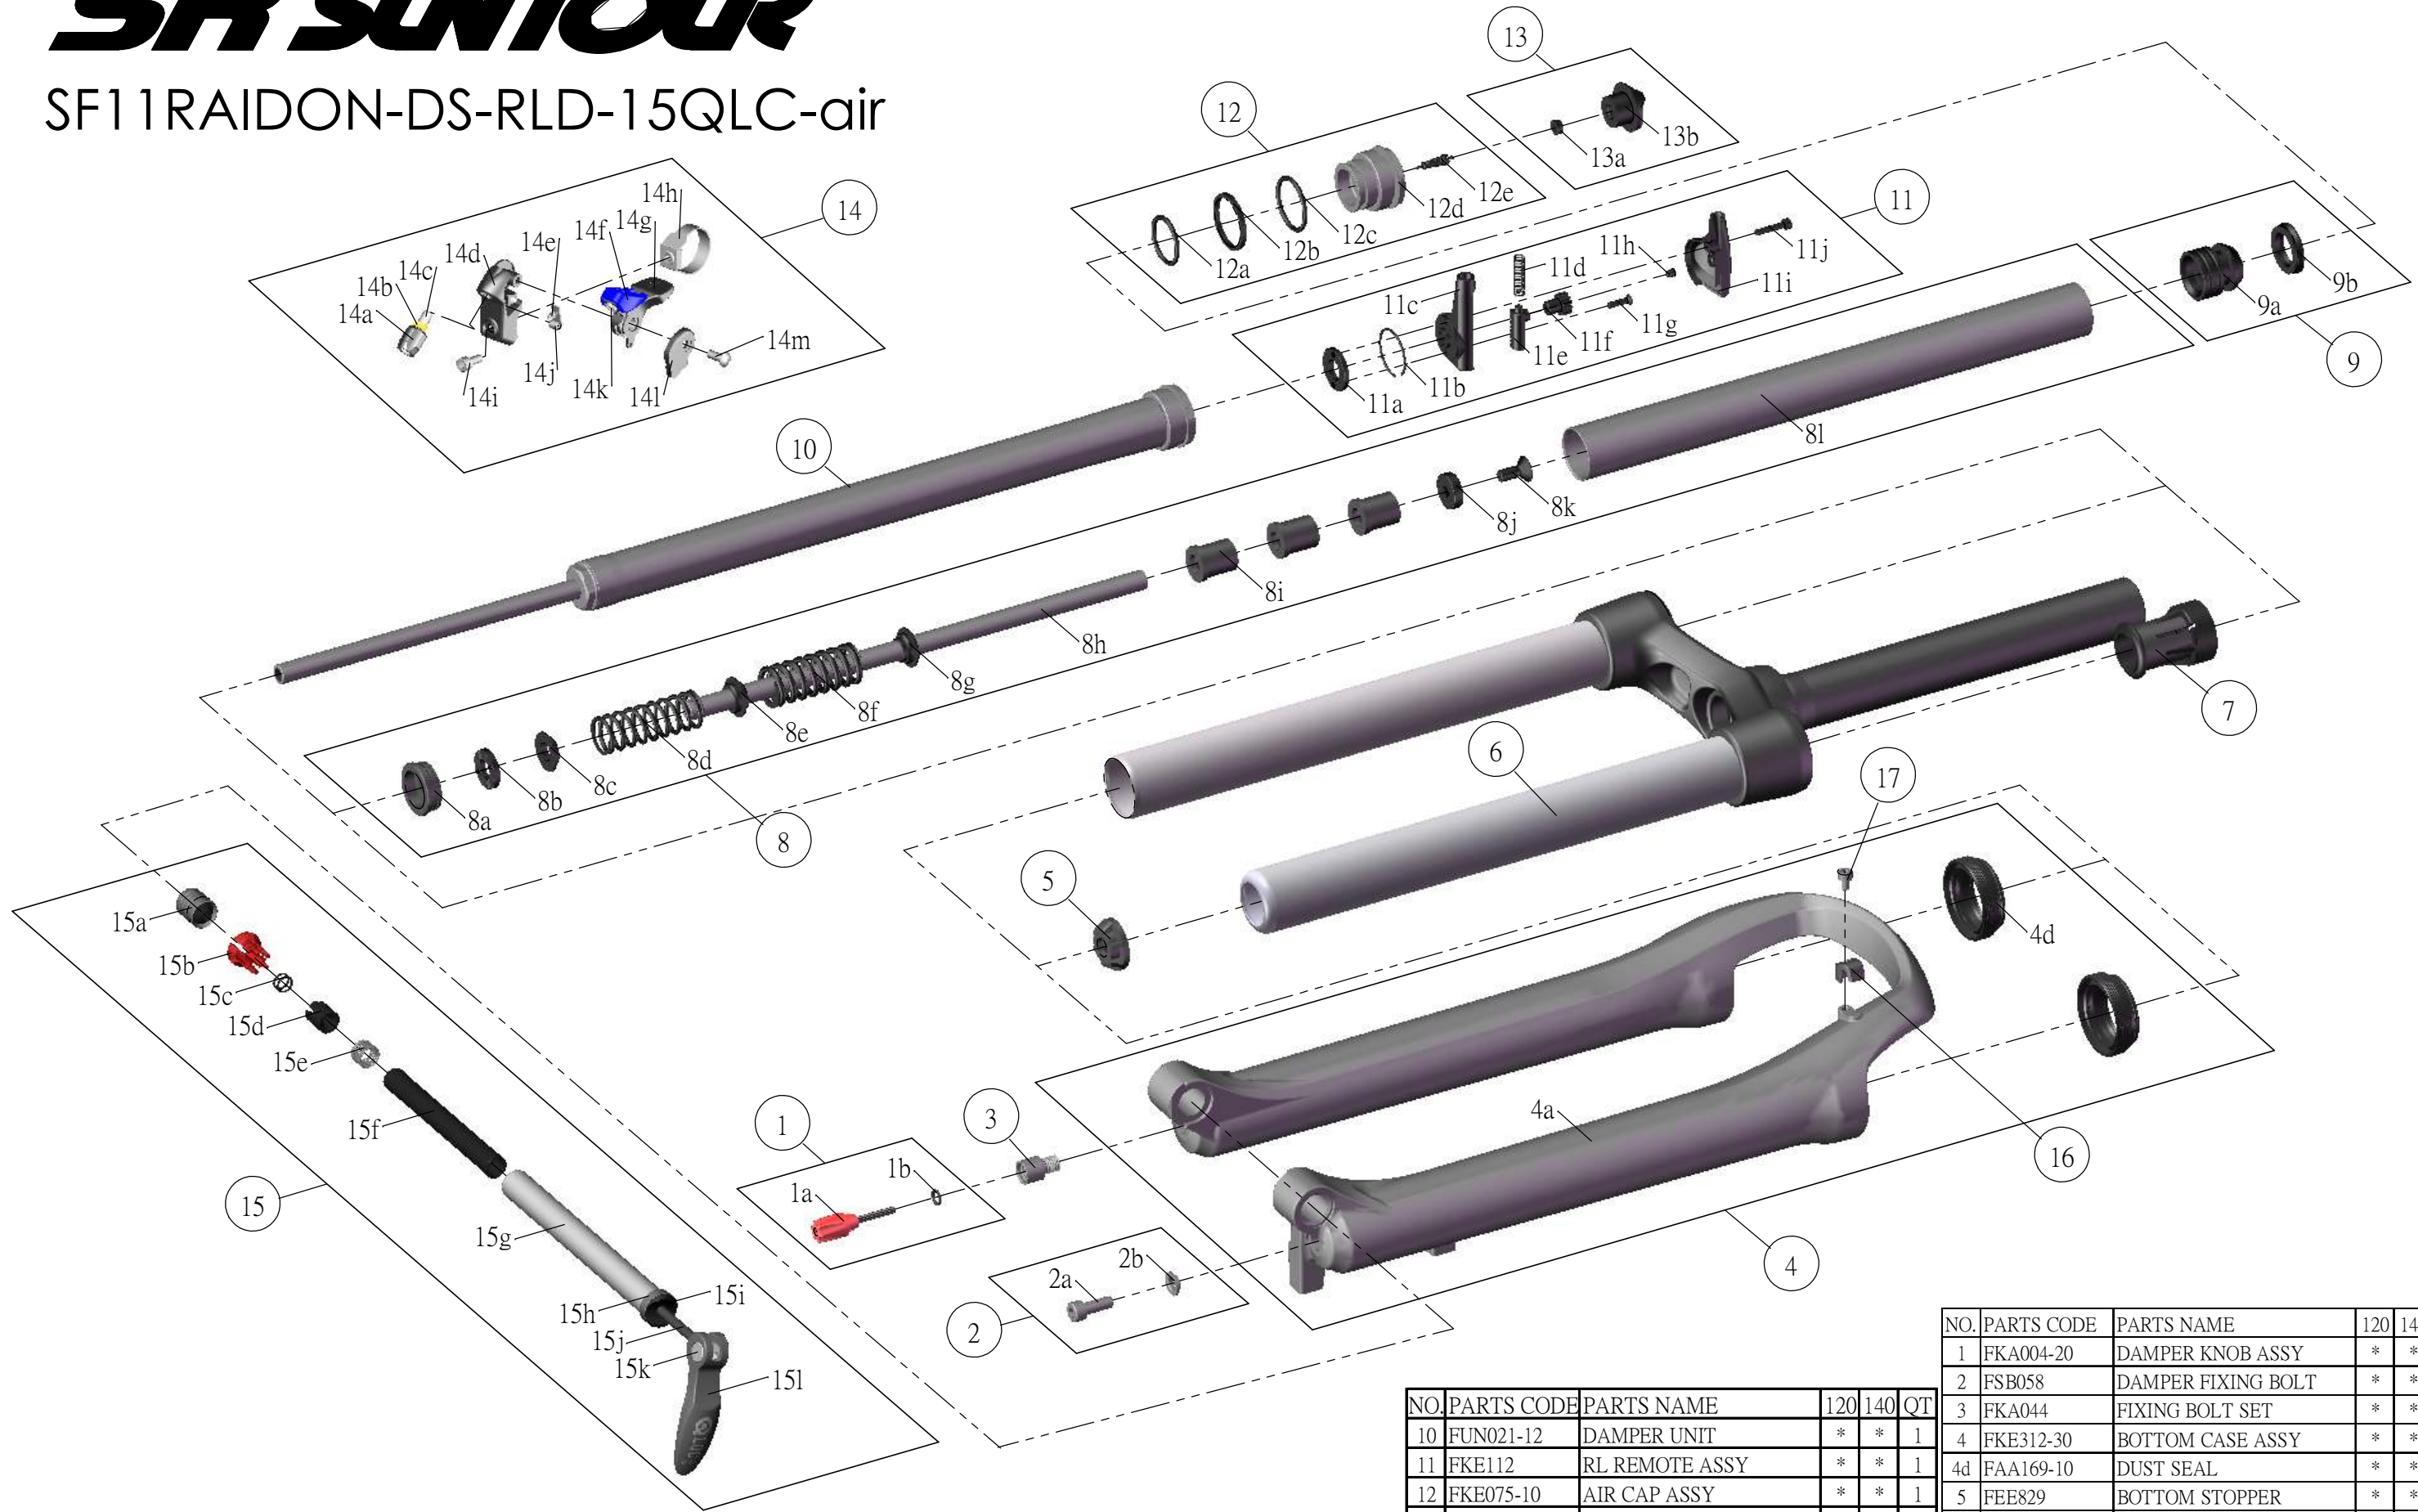

SR SUNTOUR

SF11RAIDON-DS-RLD-15QLC-air

| NO. | PARTS CODE | PARTS NAME | 120 | 140 | QT |
|-----|------------|-------------------|-----|-----|----|
| 10 | FUN021-12 | DAMPER UNIT | * | * | 1 |
| 11 | FKE112 | RL REMOTE ASSY | * | * | 1 |
| 12 | FKE075-10 | AIR CAP ASSY | * | * | 1 |
| 13 | FKE076-10 | VALVE CAP ASSY | * | * | 1 |
| 14 | SL9SC-RLO | REMOTE LEVEL ASSY | * | * | 1 |
| 15 | FKA069-00 | QLC15 AXLE SET | * | * | 1 |
| 16 | FEE797 | CABLE GUIDE | * | * | 1 |
| 17 | FSB153 | CABLE FIXING BOLT | * | * | 1 |

| NO. | PARTS CODE | PARTS NAME | 120 | 140 | QT |
|-----|------------|--------------------|-----|-----|----|
| 1 | FKA004-20 | DAMPER KNOB ASSY | * | * | 1 |
| 2 | FSB058 | DAMPER FIXING BOLT | * | * | 1 |
| 3 | FKA044 | FIXING BOLT SET | * | * | 1 |
| 4 | FKE312-30 | BOTTOM CASE ASSY | * | * | 1 |
| 4d | FAA169-10 | DUST SEAL | * | * | 2 |
| 5 | FEE829 | BOTTOM STOPPER | * | * | 1 |
| 6 | FKE309-01 | UPPER ASSY | * | * | 1 |
| 7 | FEE554 | CYLINDER GUIDE | * | * | 1 |
| 8 | FKE160-04 | AIR CYLINDER ASSY | * | * | 1 |
| 8 | FKE160-13 | | * | * | 1 |
| 9 | FKA022-10 | PISTION UNIT | * | * | 1 |