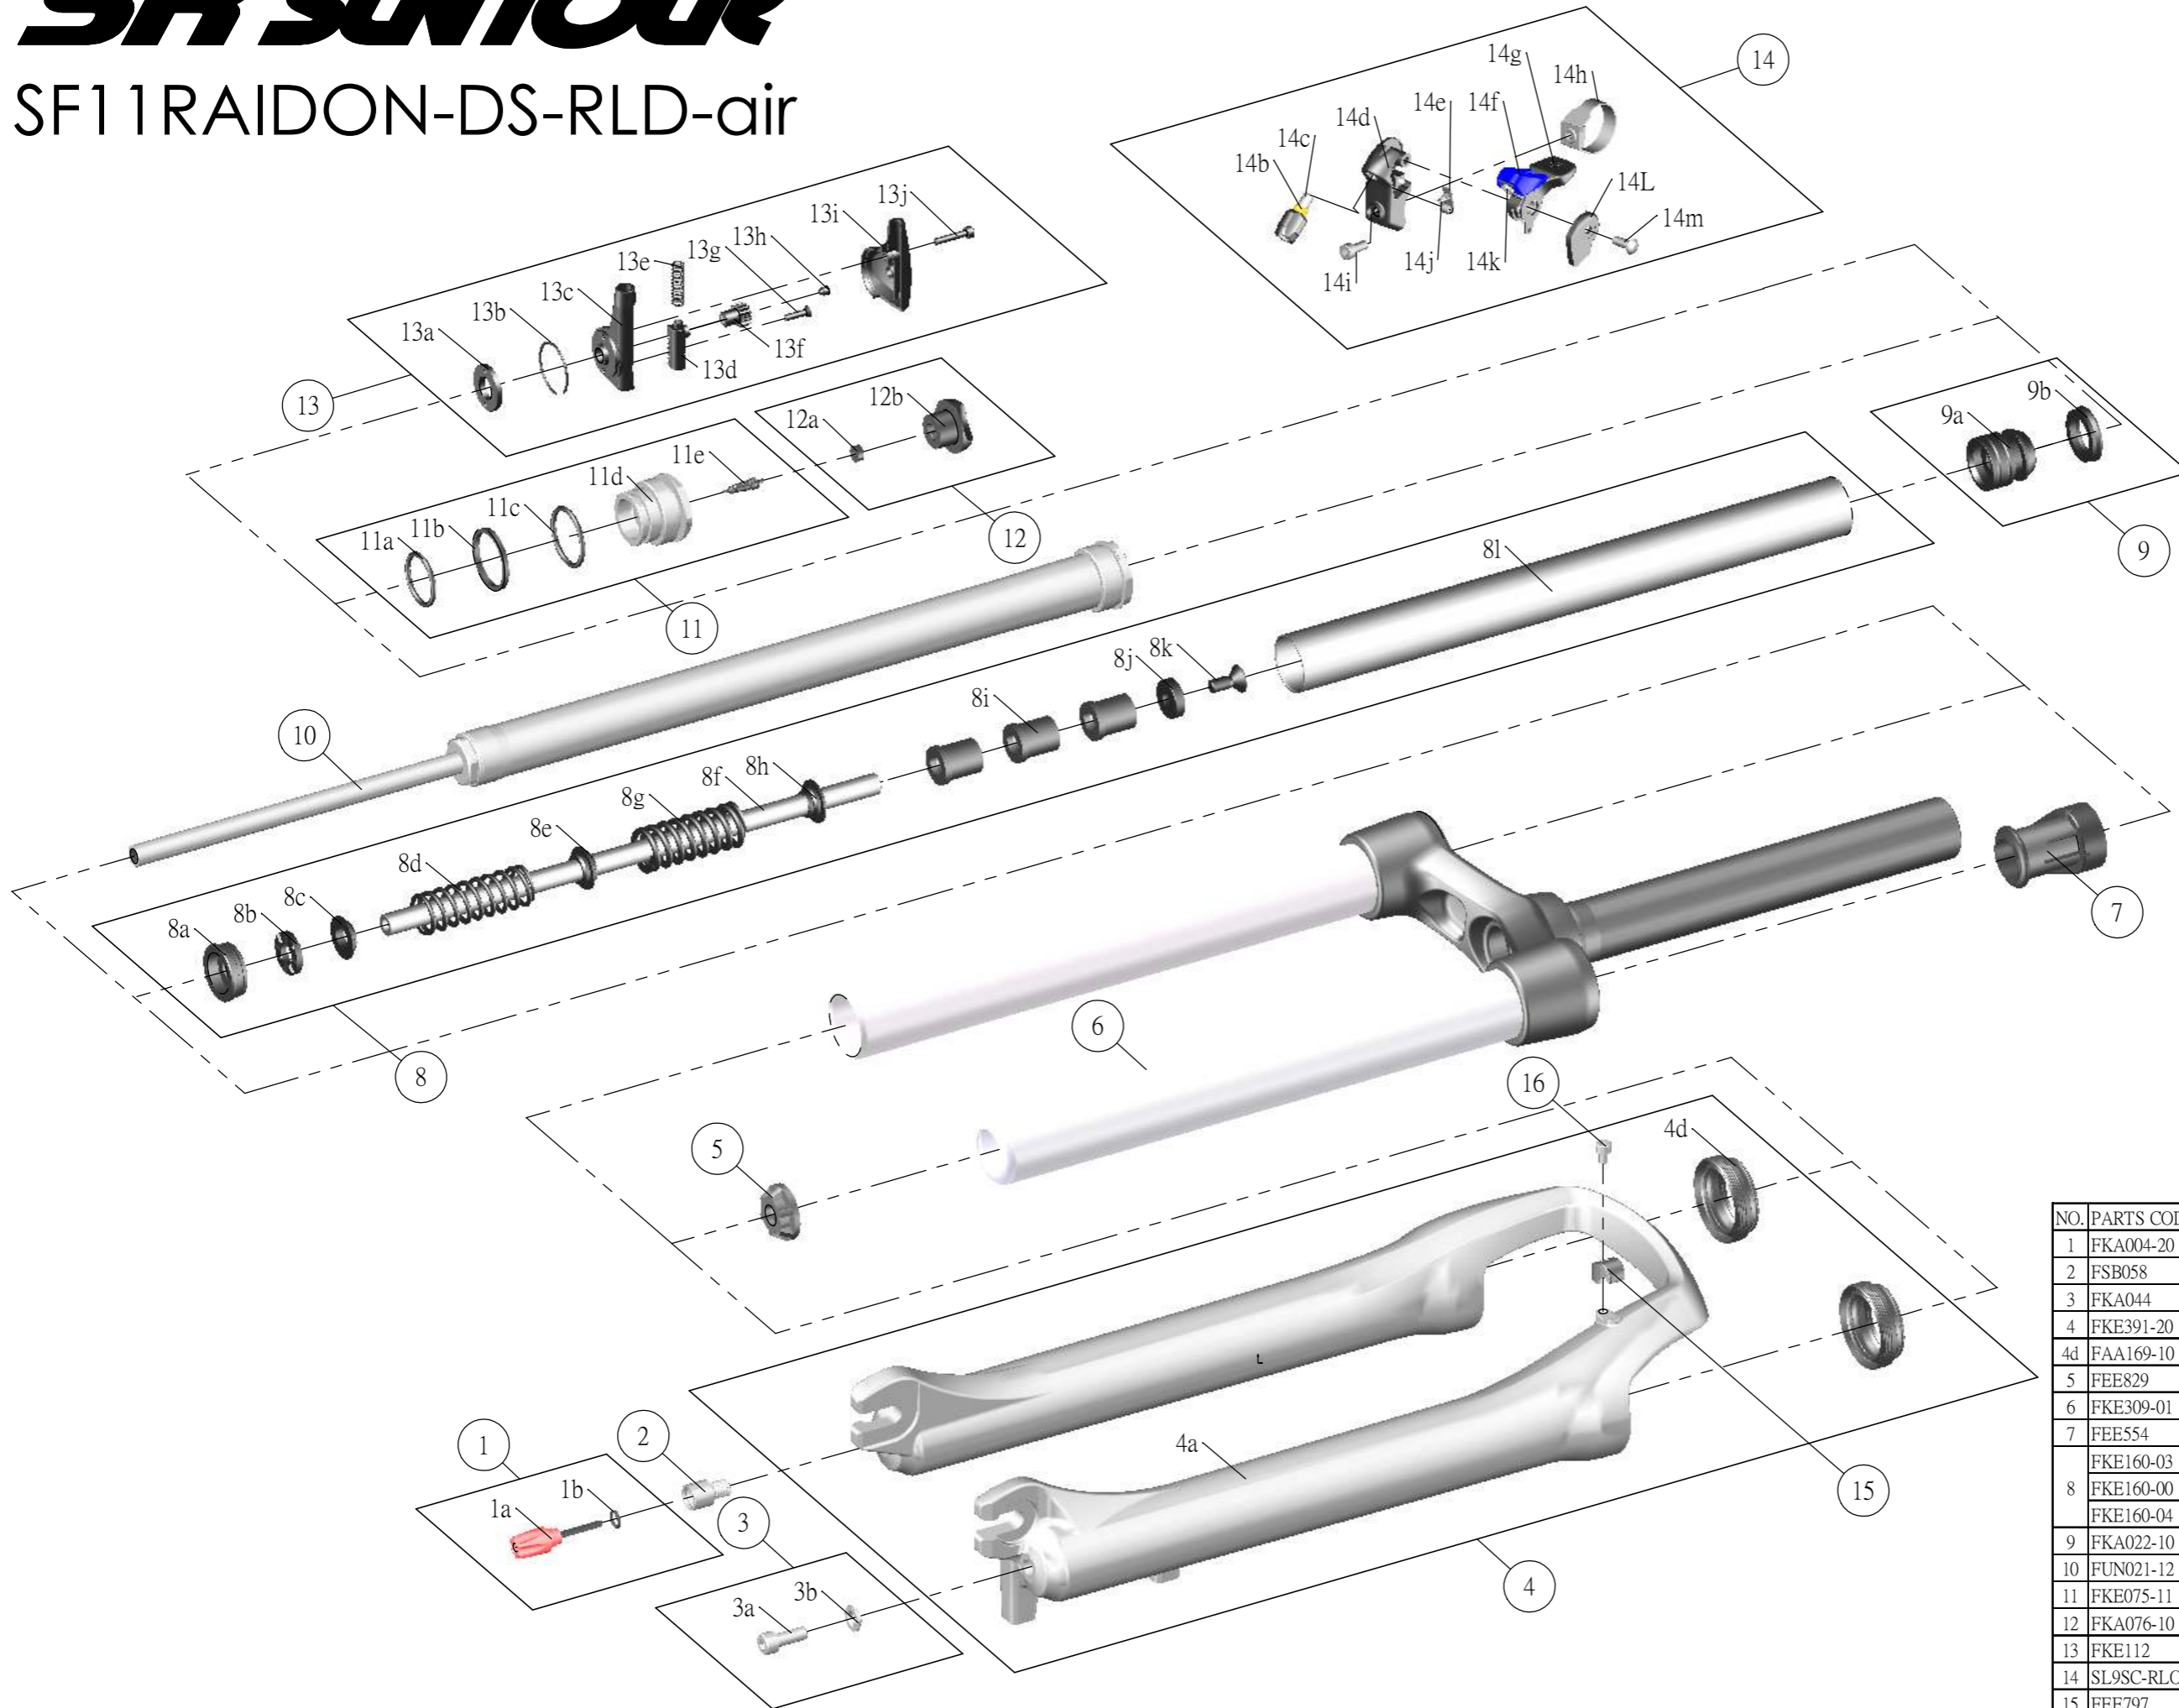

SUNTOUR

SF11 RAIDON-DS-RLD-air

NO.	PARTS CODE	PARTS NAME	80	100	120	QT
1	FKA004-20	DAMPER KNOB ASSY	*	*	*	1
2	FSB058	DAMPER FIXING BOLT	*	*	*	1
3	FKA044	FIXING BOLT SET	*	*	*	1
4	FKE391-20	BOTTOM CASE ASSY	*	*	*	1
4d	FAA169-10	DUST SEAL	*	*	*	2
5	FEE829	BOTTOM STOPPER	*	*	*	1
6	FKE309-01	UPPER ASSY	*	*	*	1
7	FEE554	CYLINDER GUIDE	*	*	*	1
8	FKE160-03	AIR CYLINDER ASSY	*			1
	FKE160-00			*		1
	FKE160-04				*	1
9	FKA022-10	PISTON UNIT	*	*	*	1
10	FUN021-12	RLD UNIT	*	*	*	1
11	FKE075-11	AIR CAP ASSY	*	*	*	1
12	FKA076-10	VALVE CAP ASSY	*	*	*	1
13	FKE112	RL REMOTE ASSY	*	*	*	1
14	SL9SC-RLO	REMOTE LEVER ASSY	*	*	*	1
15	FEE797	CABLE GUIDE	*	*	*	1
16	FSB153	CABLE FIXING BOLT	*	*	*	1