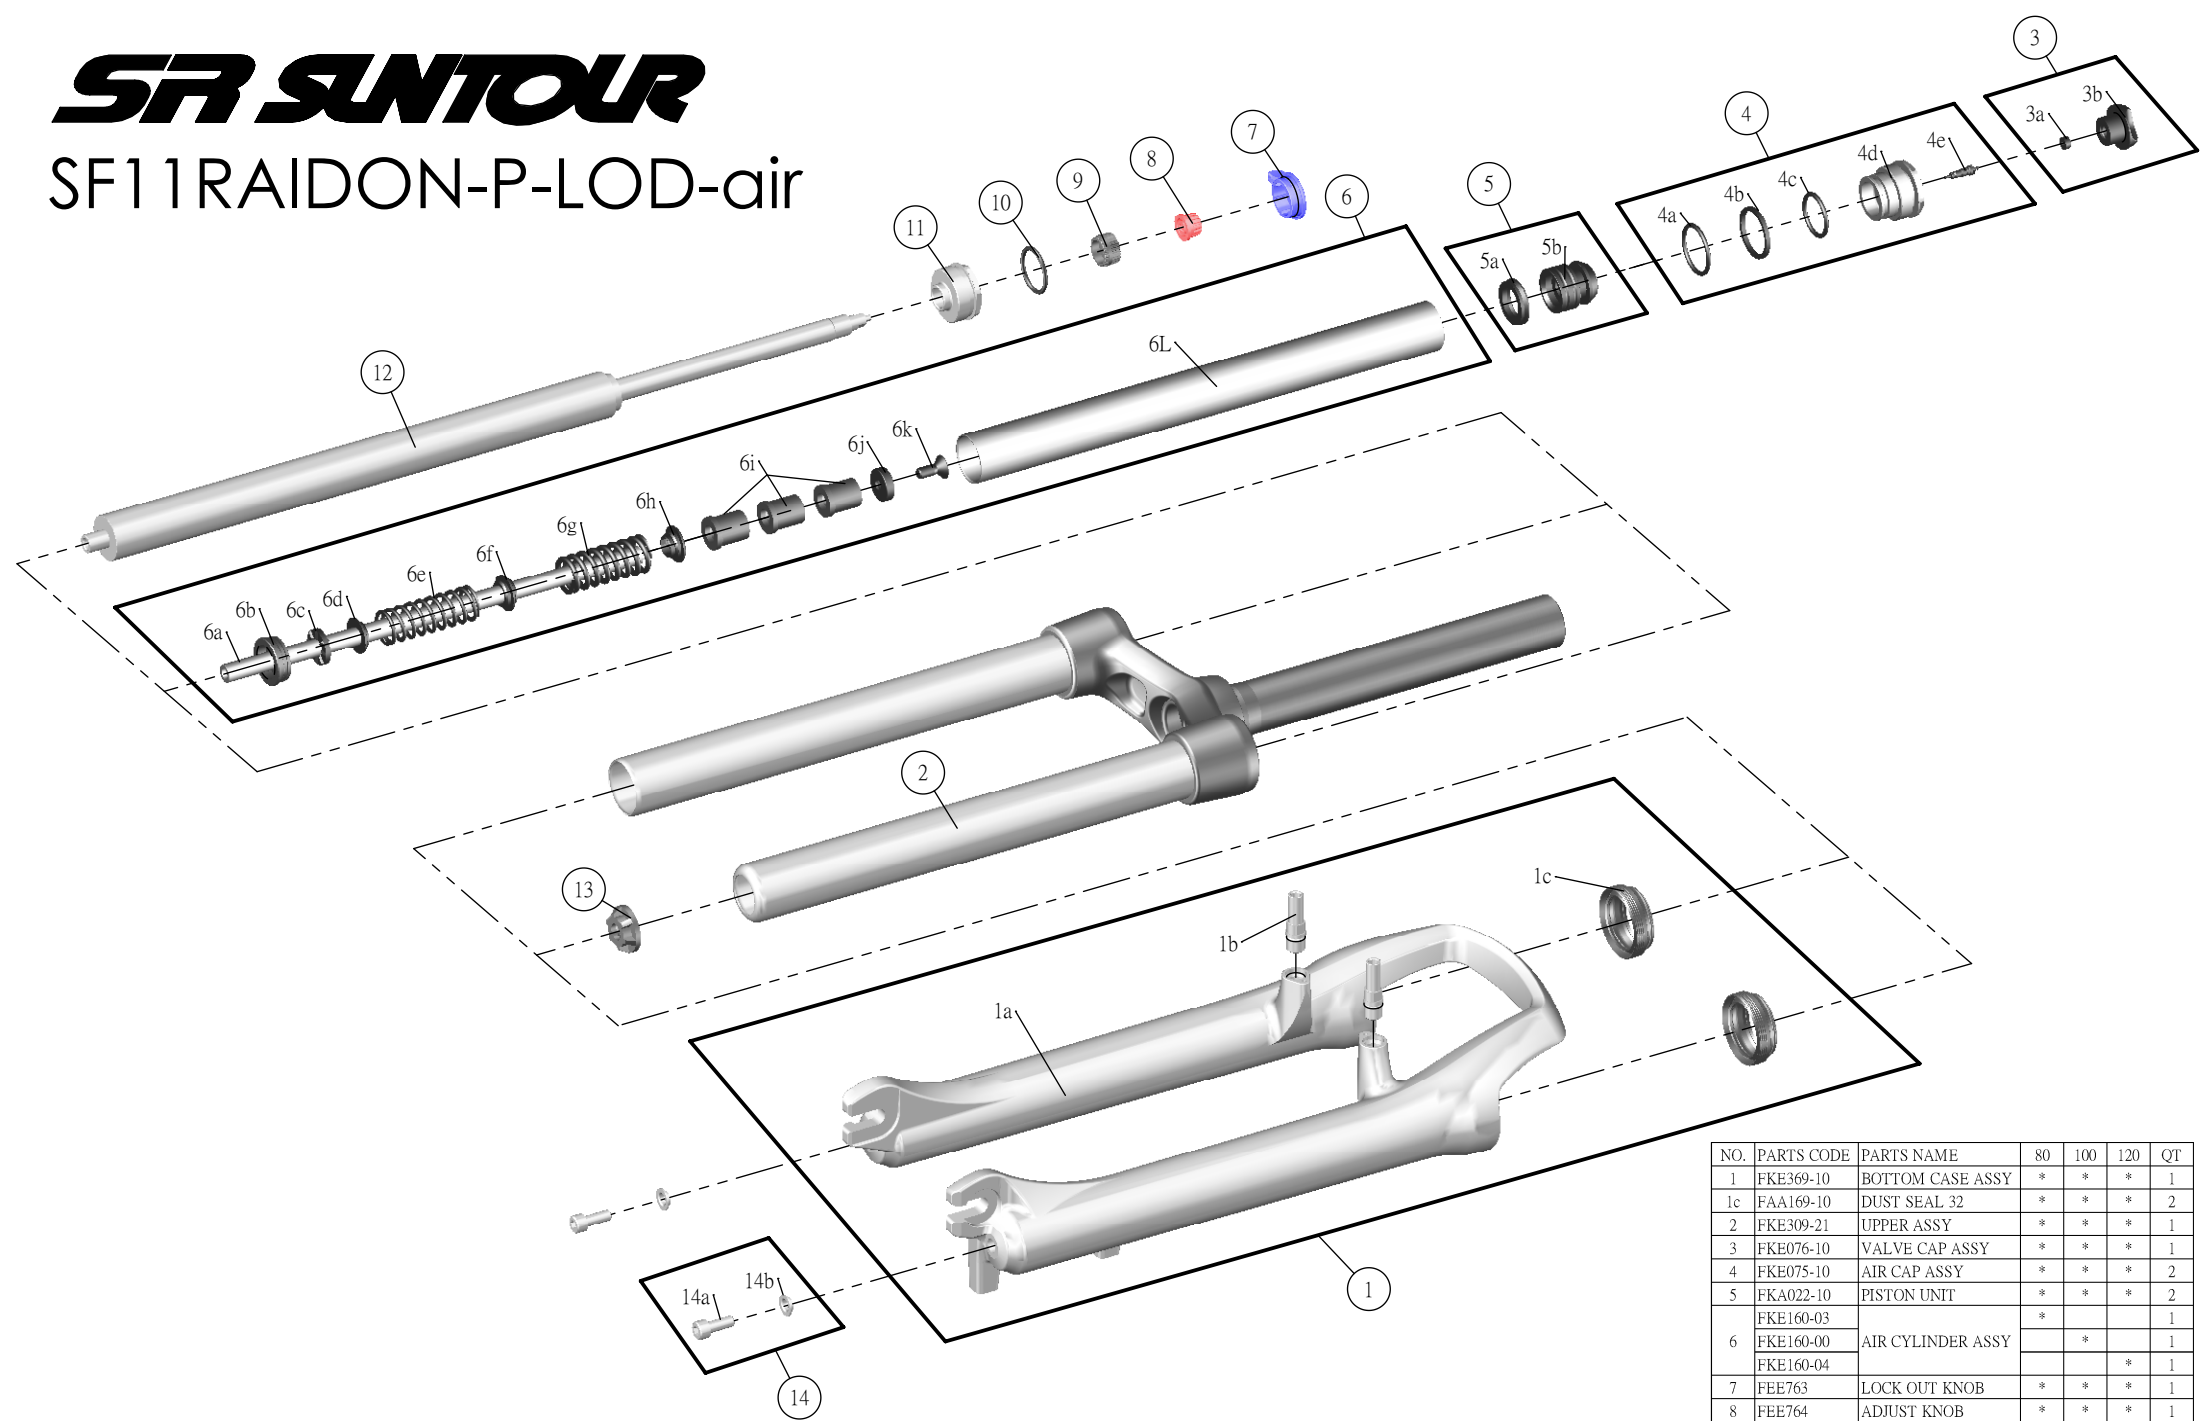

SR SUNTOUR

SF1 1RAIDON-P-LOD-air

NO.	PARTS CODE	PARTS NAME	80	100	120	QT
1	FKE369-10	BOTTOM CASE ASSY	*	*	*	1
1c	FAA169-10	DUST SEAL 32	*	*	*	2
2	FKE309-21	UPPER ASSY	*	*	*	1
3	FKE076-10	VALVE CAP ASSY	*	*	*	1
4	FKE075-10	AIR CAP ASSY	*	*	*	2
5	FKA022-10	PISTON UNIT	*	*	*	2
	FKE160-03		*			1
6	FKE160-00	AIR CYLINDER ASSY		*		1
	FKE160-04			*	*	1
7	FEE763	LOCK OUT KNOB	*	*	*	1
8	FEE764	ADJUST KNOB	*	*	*	1
9	FEE256-20	ADJUST CORE	*	*	*	1
10	FAA072	O RING	*	*	*	1
11	FEE767	ADJUST CAP	*	*	*	1
12	FUN042-10	LOD UNIT	*	*	*	1
13	FEE829	BOTTOM STOPPER	*	*	*	1
14	FKA044	FIXING BOLT SET	*	*	*	2