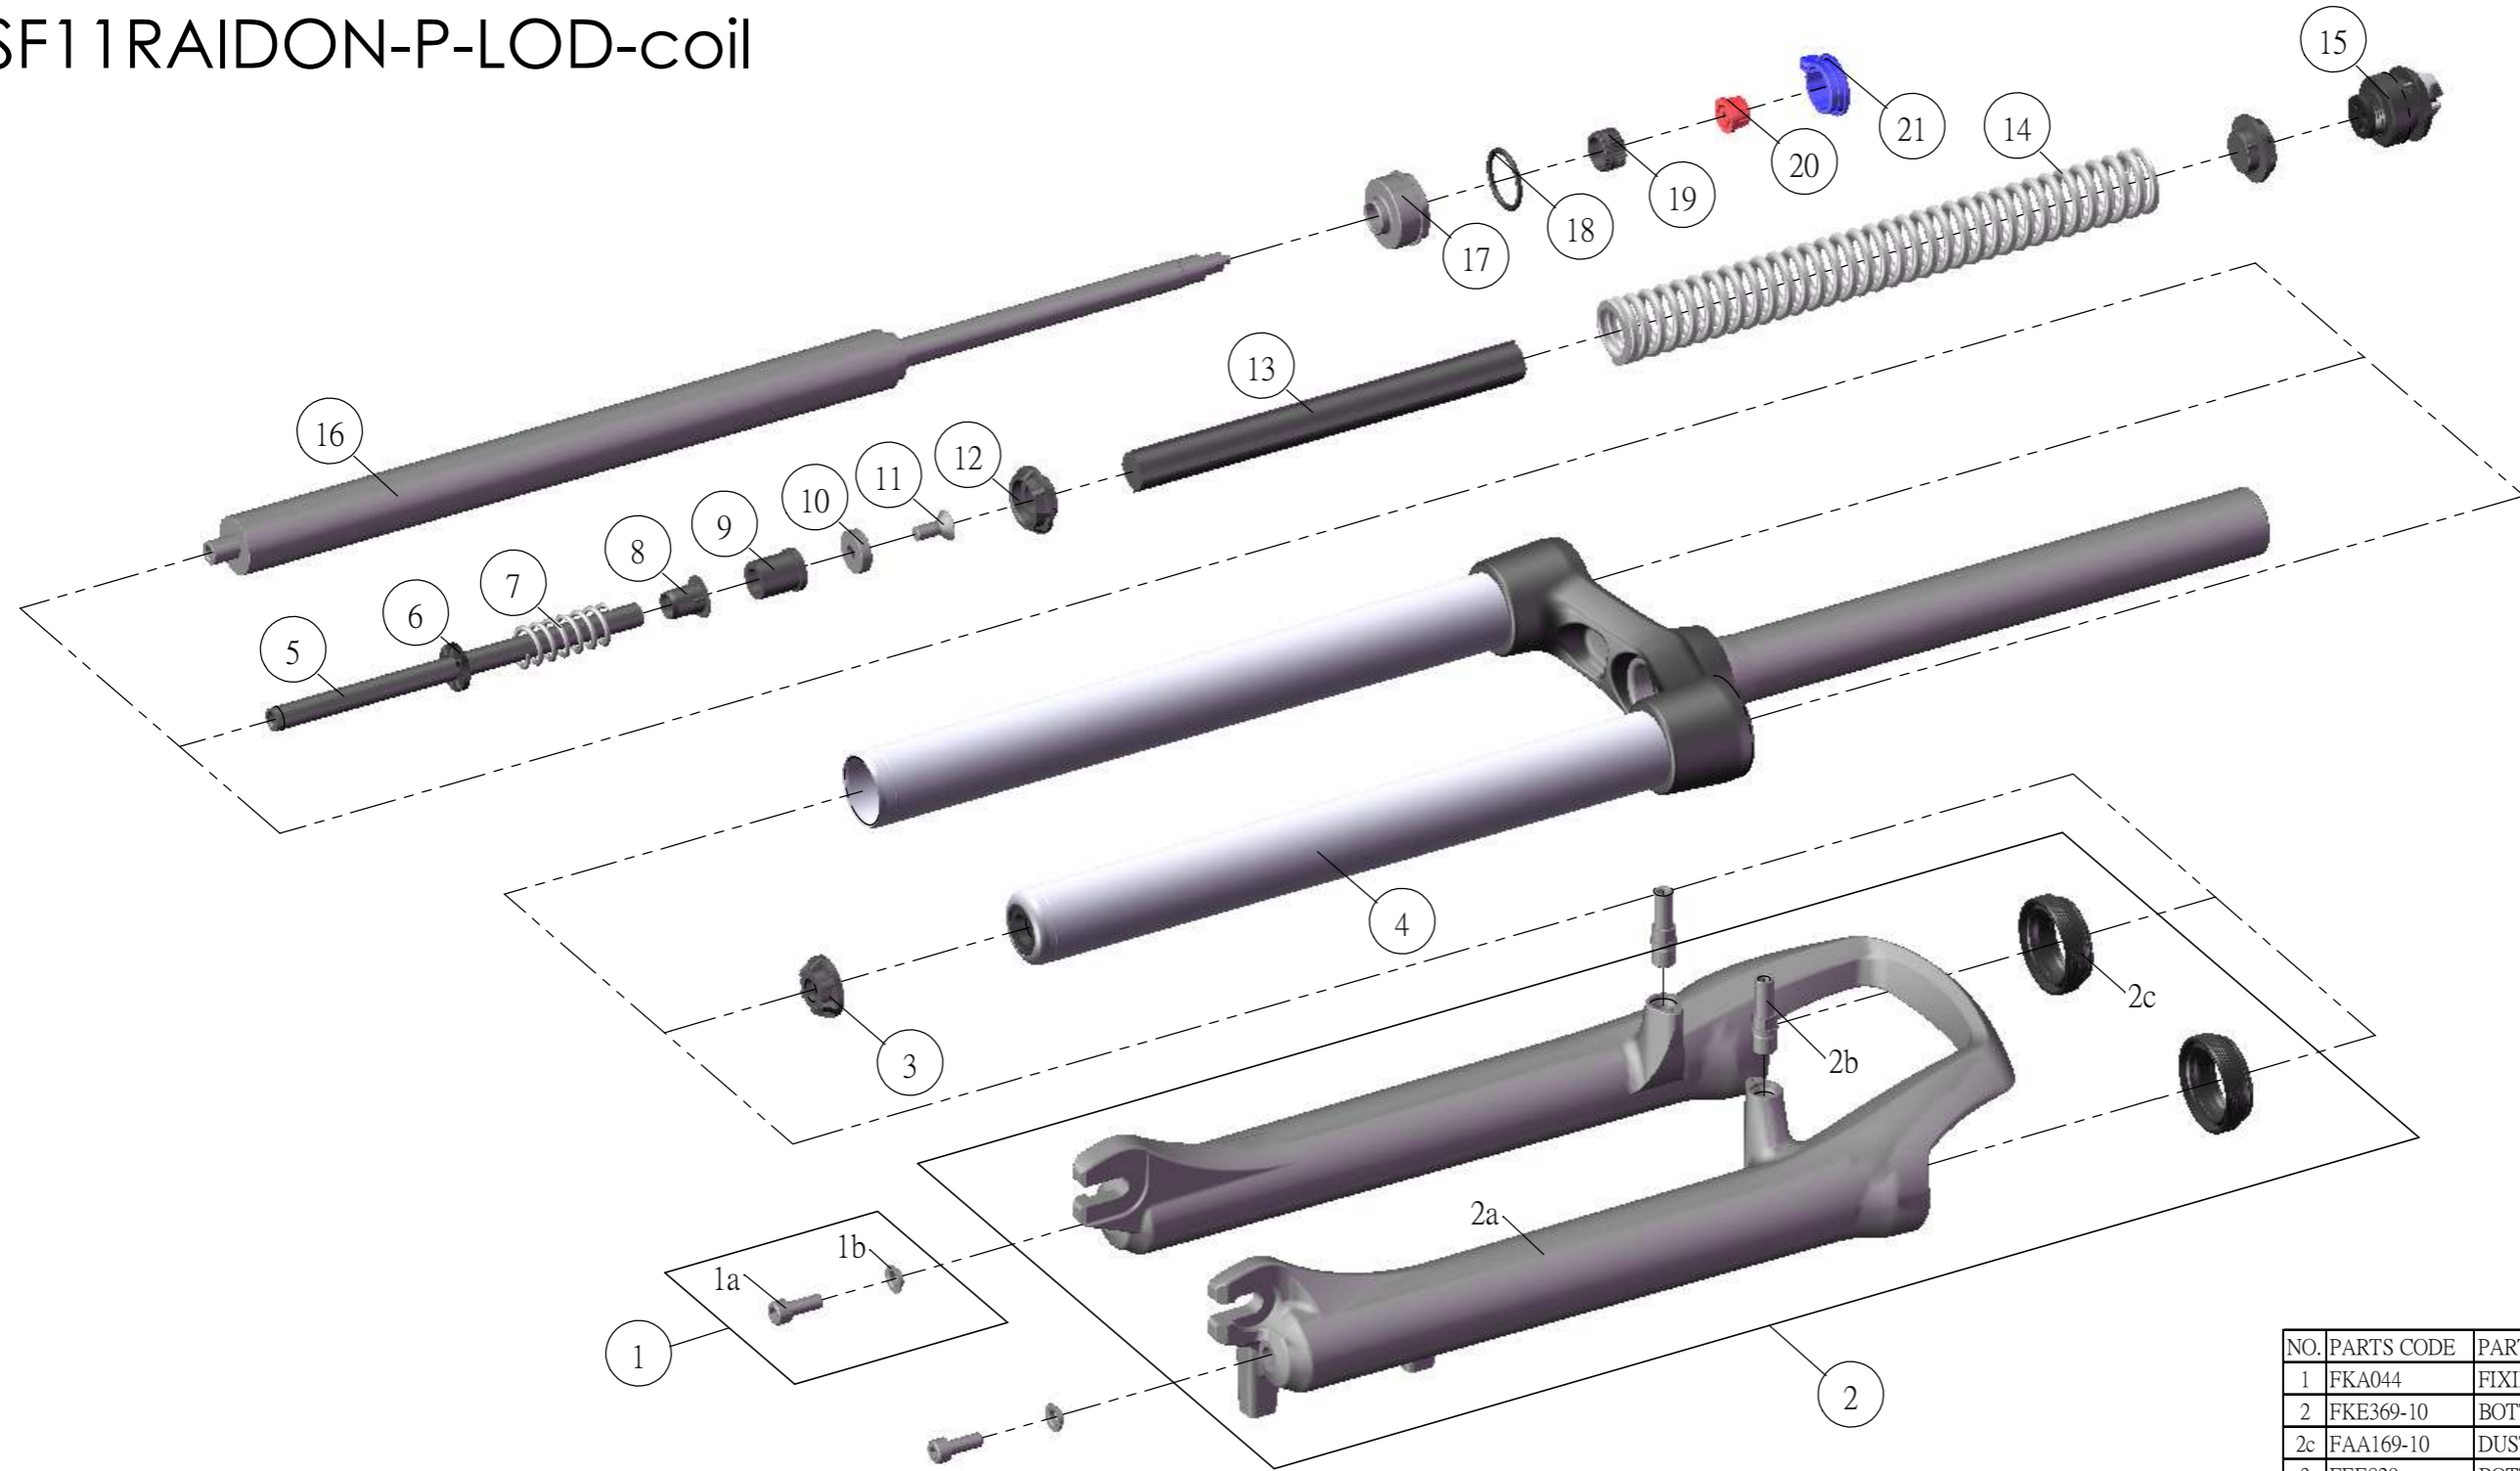

SUNTOUR

SF11 RAIDON-P-LOD-coil

NO.	PARTS CODE	PARTS NAME	100	120	QT
1	FKA044	FIXING BOLT SET	*	*	2
2	FKE369-10	BOTTOM CASE ASSY	*	*	1
2c	FAA169-10	DUST SEAL	*	*	2
3	FEE829	BOTTOM STOPPER	*	*	1
4	FKE218-31	UPPER ASSY	*	*	1
	FKE218-21		*	*	1
5	FEE048-45	SUPPORT TUBE	*	*	1
6	FEP052-10	REBOUND RUBBER	*	*	1
7	FEP189	REBOUND SPRING	*	*	1
8	FEE095	REBOUND SPRING GUIDE	*	*	1
9	FEE247	REBOUND SPACER	*	*	1
10	FEE047	SUPPORT PLACE	*	*	1
11	FSB044	SUPPORT BOLT	*	*	1
12	FEE262-20	SPRING GUIDE	*	*	2
13	FEP249-20	DAMPER	*	*	1
14	FEP381	MAIN SPRING	*	*	1
	FEP380		*	*	1
15	FKE015	ADJUSTER ASSY	*	*	1
16	FUN042-10	LOD UNIT	*	*	1
17	FEE767	ADJUST CAP	*	*	1
18	FAA072	O RING	*	*	1
19	FEE256-20	ADJUST CORE	*	*	1
20	FEE764	ADJUST KNOB	*	*	1
21	FEE763	LOCK OUT KNOB	*	*	1