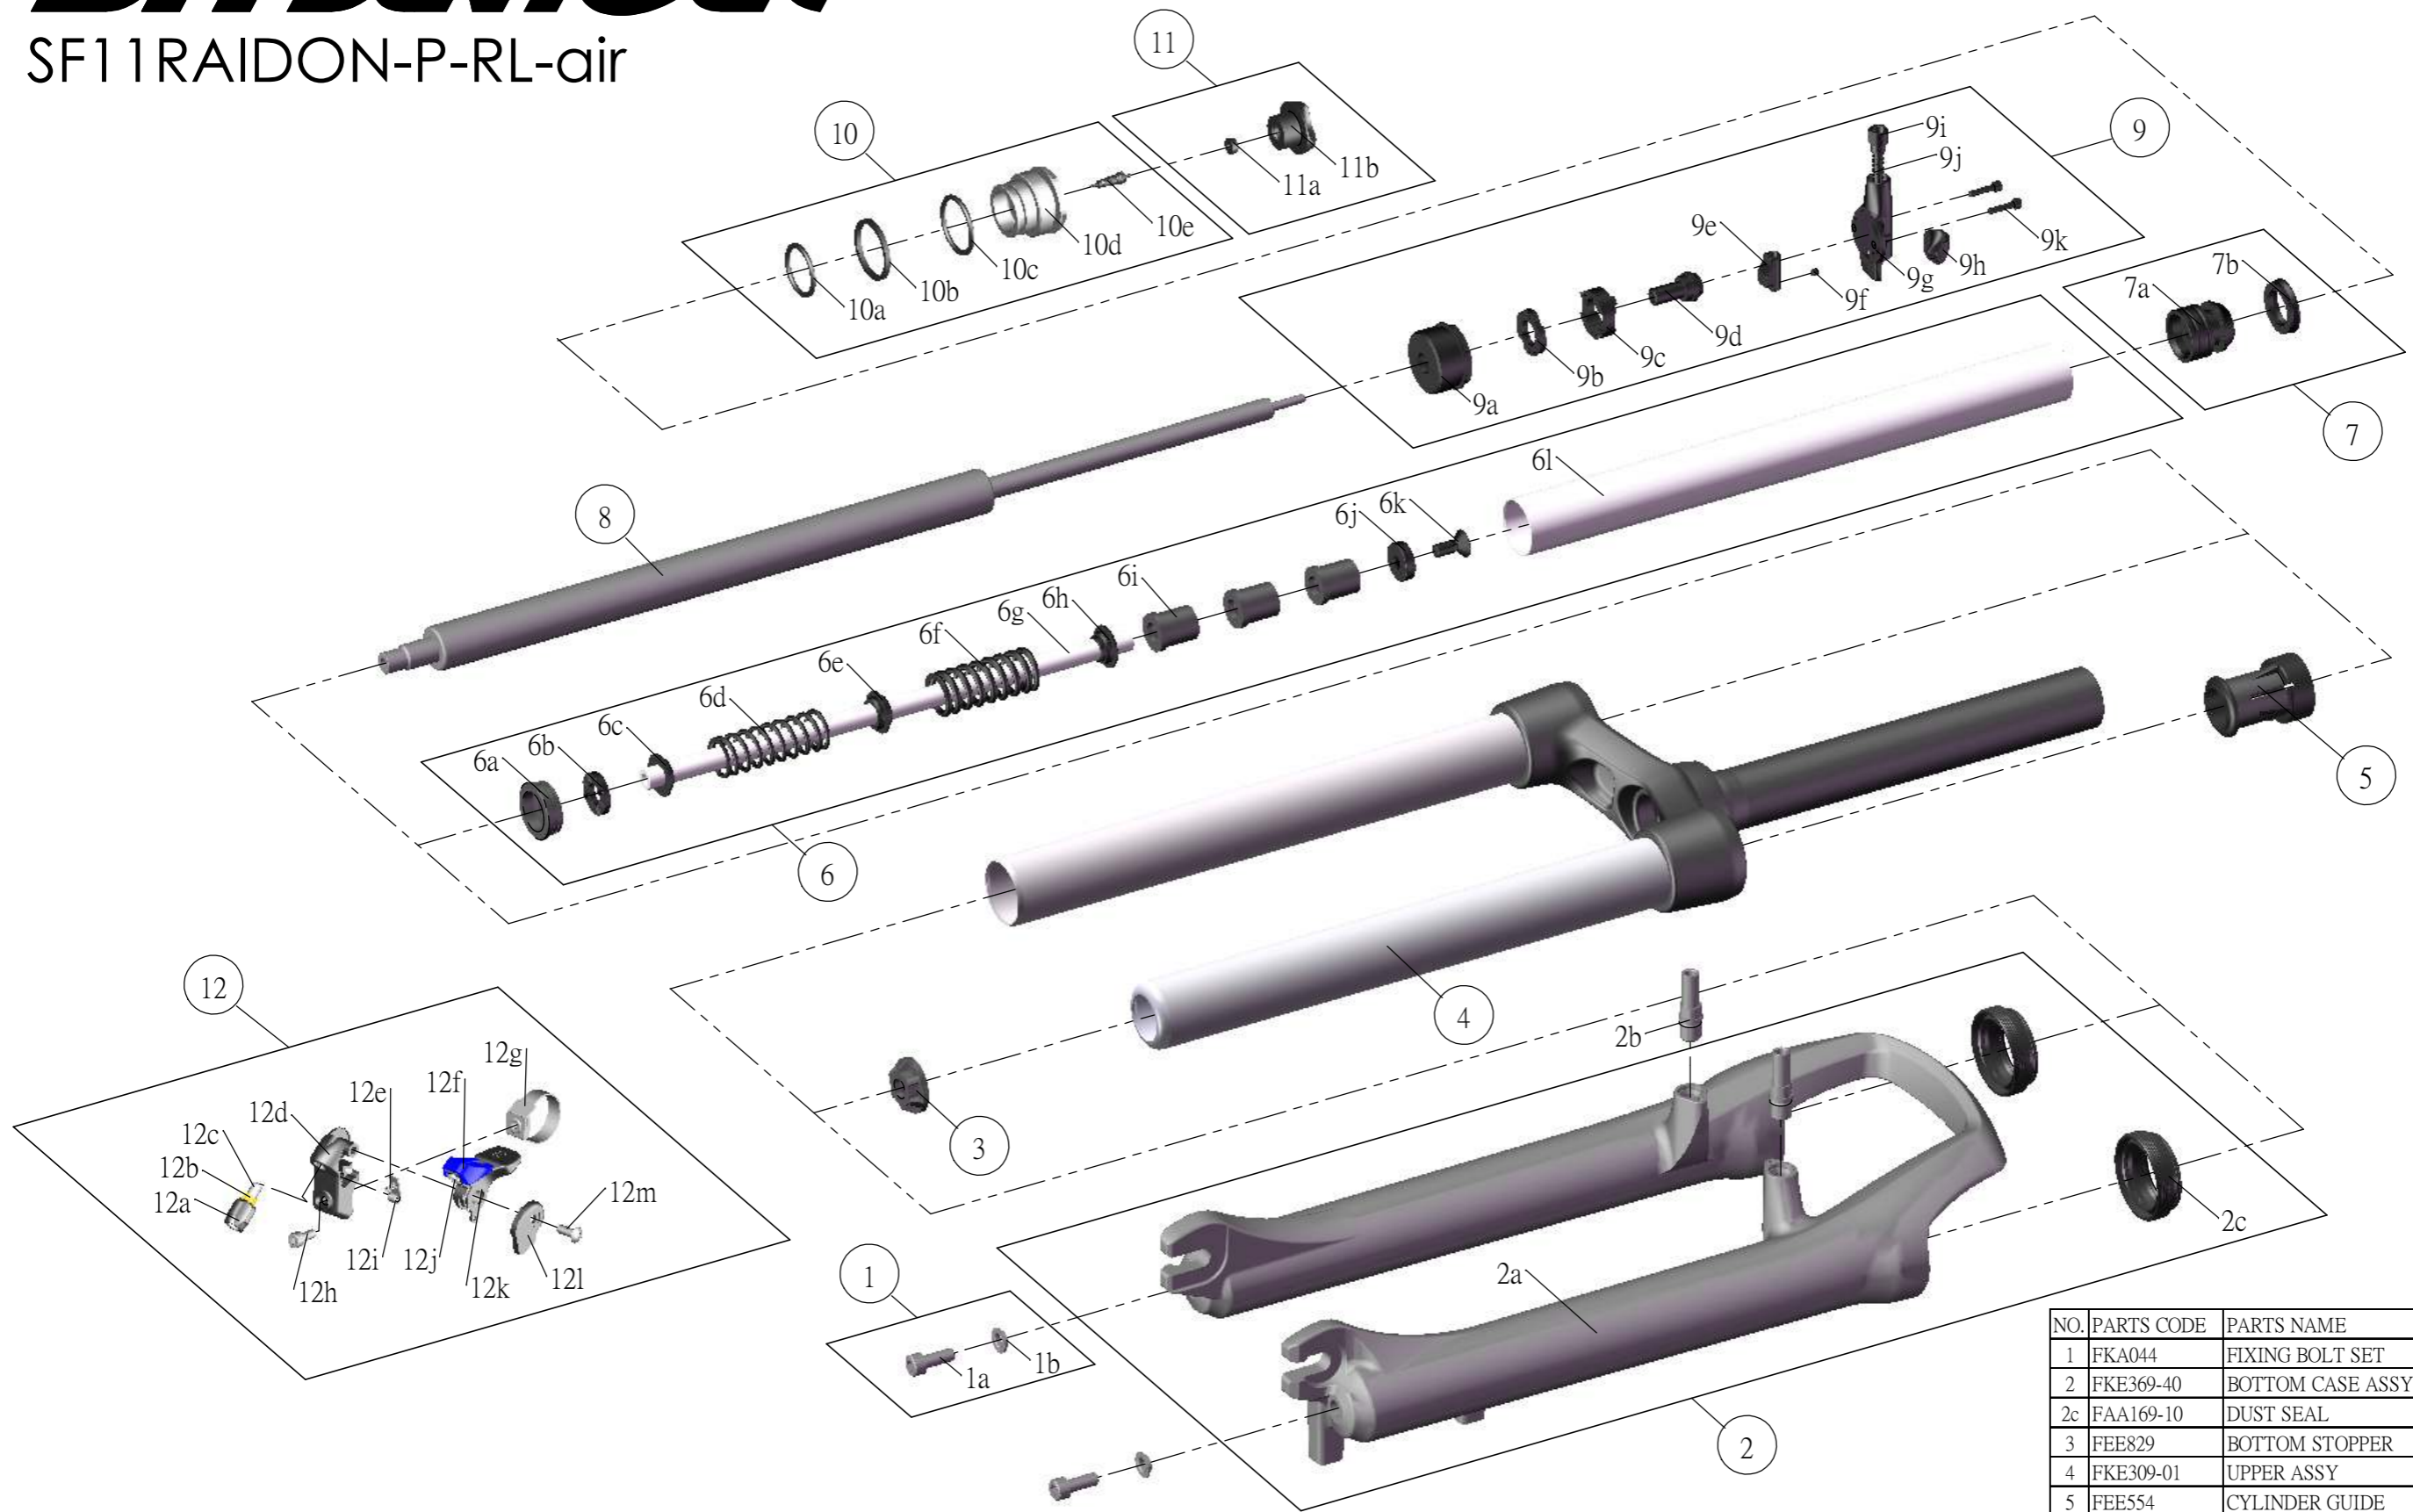

SR SUNTOUR

SF11 RAIDON-P-RL-air

NO.	PARTS CODE	PARTS NAME	80	100	120	QT
1	FKA044	FIXING BOLT SET	*	*	*	2
2	FKE369-40	BOTTOM CASE ASSY	*	*	*	1
2c	FAA169-10	DUST SEAL	*	*	*	2
3	FEE829	BOTTOM STOPPER	*	*	*	1
4	FKE309-01	UPPER ASSY	*	*	*	1
5	FEE554	CYLINDER GUIDE	*	*	*	1
6	FKE160-03	AIR CYLINDER ASSY	*			1
	FKE160-00			*		1
	FKE160-04				*	1
7	FKA022-10	PISTON UNIT	*	*	*	1
8	FUN043-21	DAMPER UNIT	*	*	*	1
9	FKE035-01	ML REMOTE ASSY	*	*	*	1
10	FKE075-10	AIR CAP ASSY	*	*	*	1
11	FKA076-10	VALVE CAP ASSY	*	*	*	1
12	SL9SC-RLO	REMOTE LEVEL ASSY	*	*	*	1