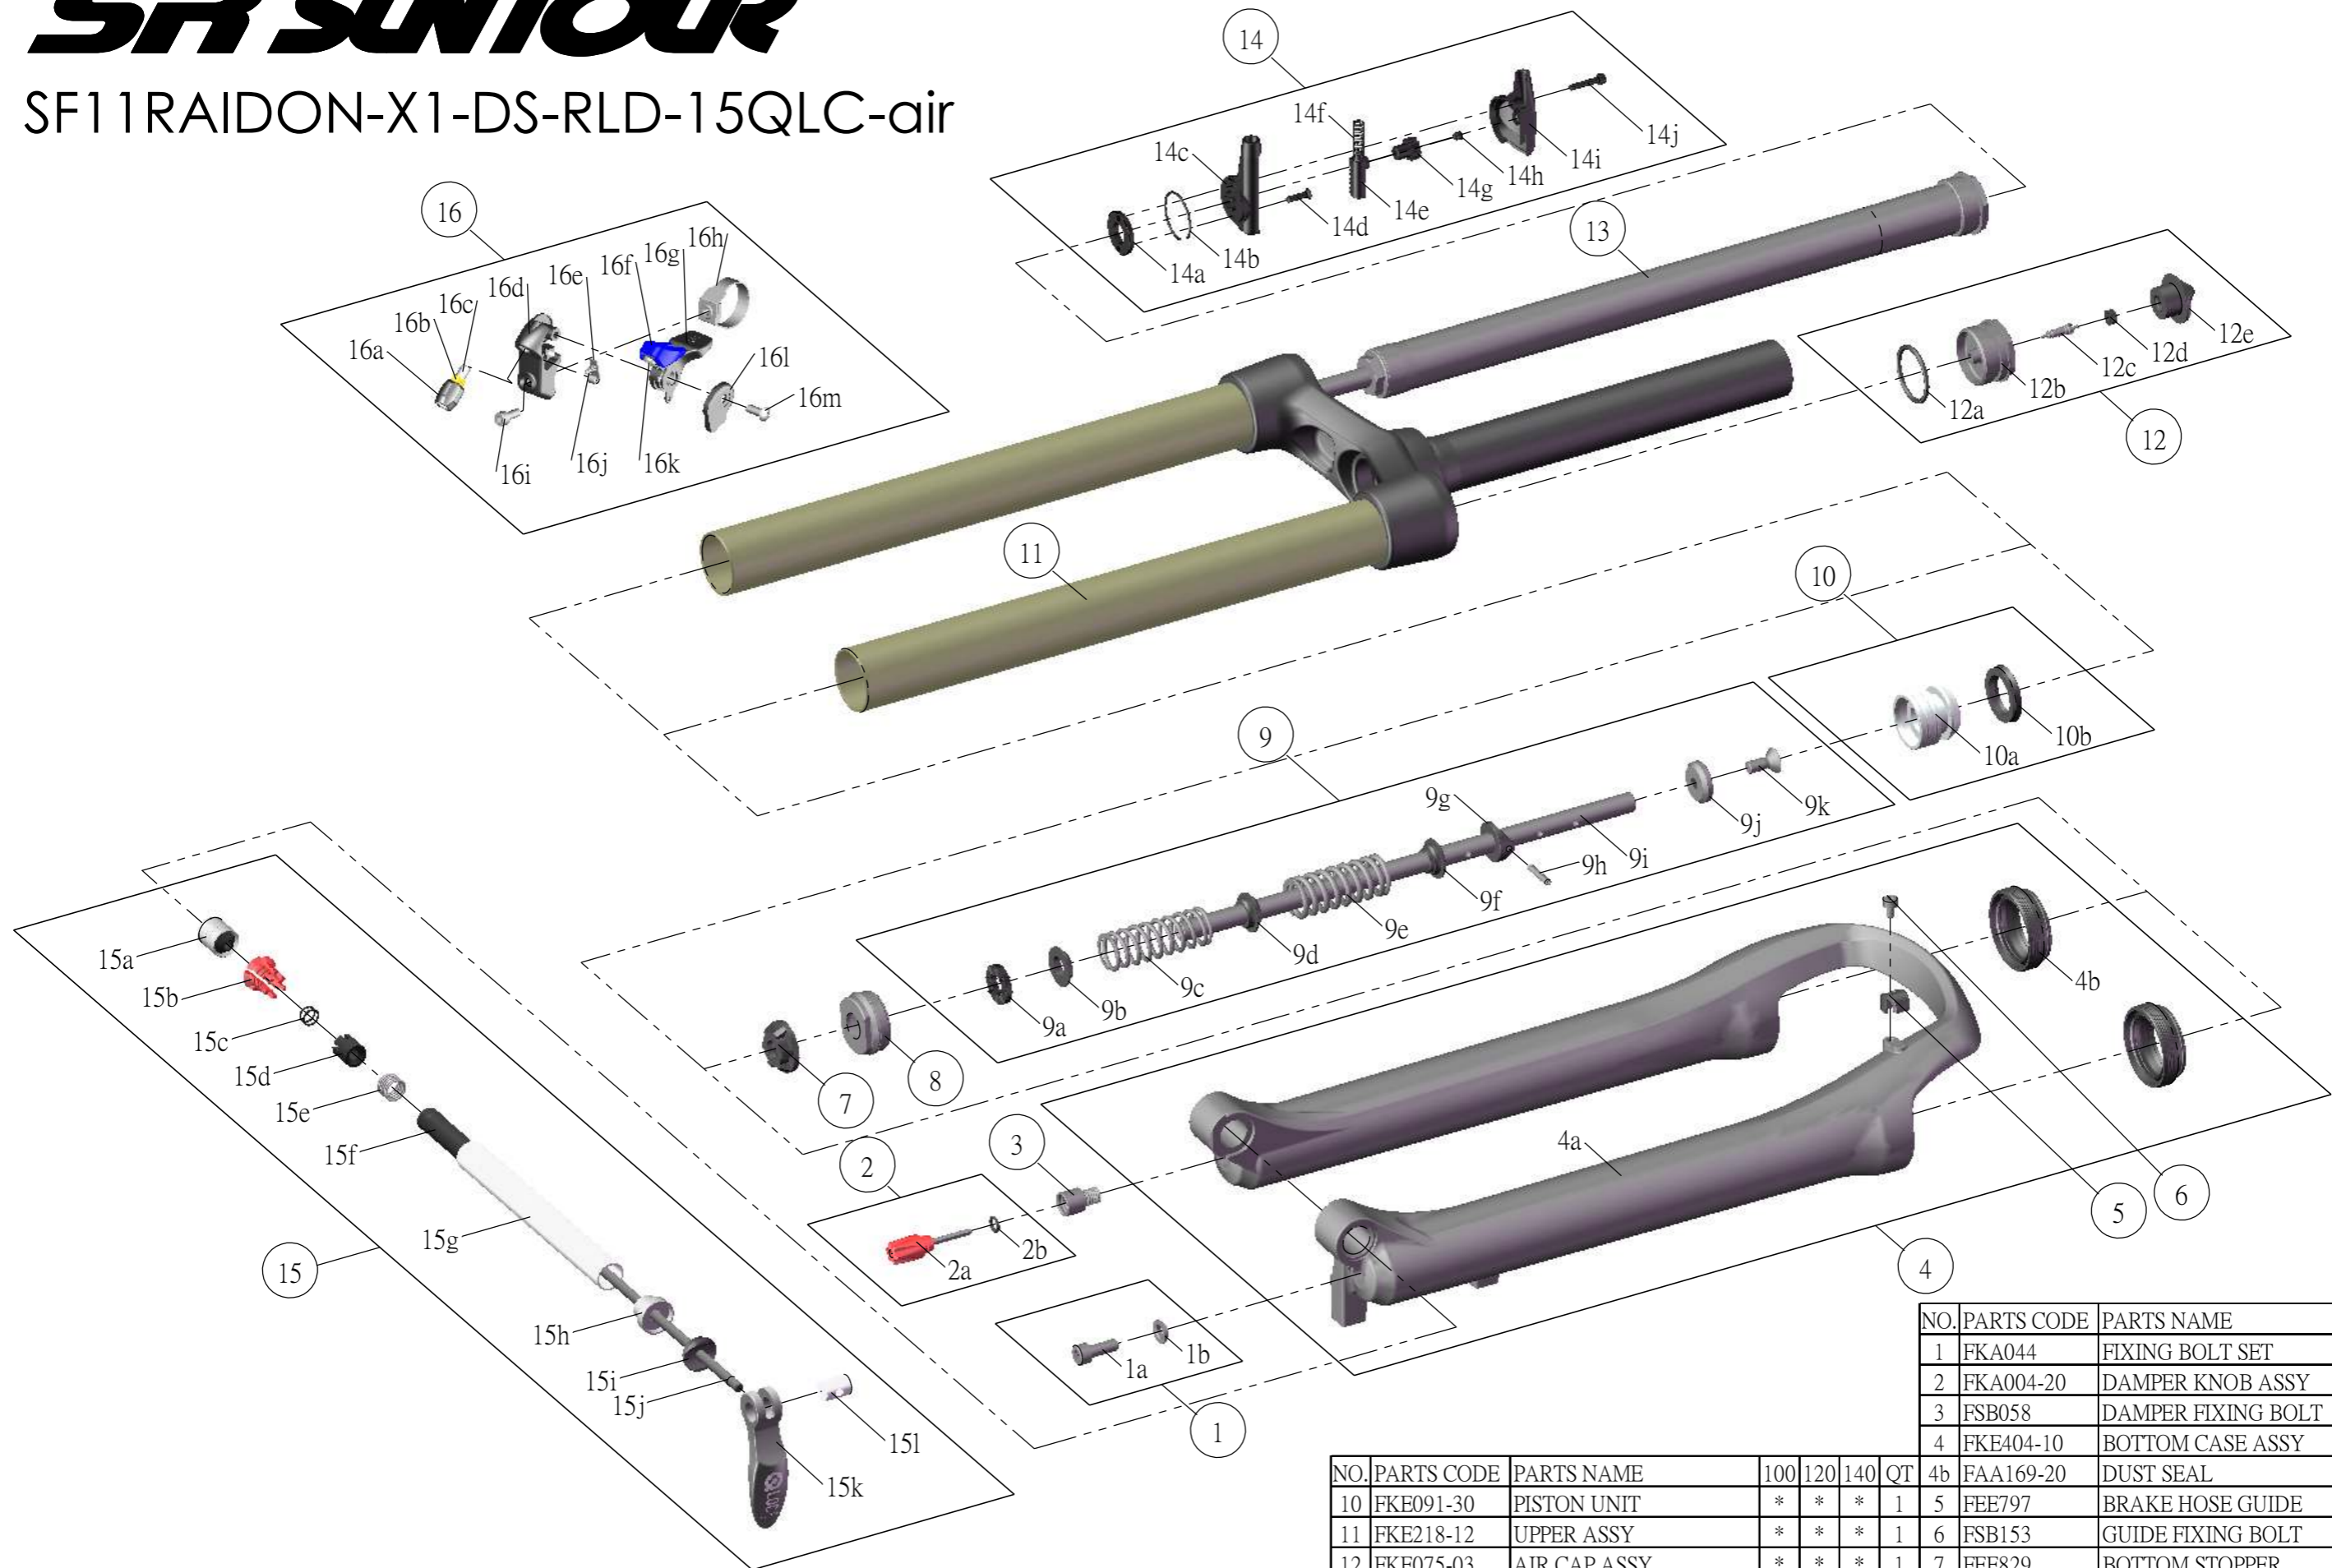

# SF SUNTOUR

SF11RAIDON-X1-DS-RLD-15QLC-air

NO.	PARTS CODE	PARTS NAME	100	120	140	QT
1	FKA044	FIXING BOLT SET	*	*	*	1
2	FKA004-20	DAMPER KNOB ASSY	*	*	*	1
3	FSB058	DAMPER FIXING BOLT	*	*	*	1
4	FKE404-10	BOTTOM CASE ASSY	*	*	*	1
4b	FAA169-20	DUST SEAL	*	*	*	2
5	FEE797	BRAKE HOSE GUIDE	*	*	*	1
6	FSB153	GUIDE FIXING BOLT	*	*	*	1
7	FEE829	BOTTOM STOPPER	*	*	*	1
8	FEE243-20	FORK NOSE	*	*	*	1
9	FKE209-51	SUPPORT TUBE ASSY	*			1
9	FKE209-50			*		1
9	FKE209-53				*	1
10	FKE091-30	PISTON UNIT	*	*	*	1
11	FKE218-12	UPPER ASSY	*	*	*	1
12	FKE075-03	AIR CAP ASSY	*	*	*	1
13	FUN021-11	RLD UNIT	*	*	*	1
14	FKE112	RL REMOTE ASSY	*	*	*	1
15	FKA069-00	QLC15 AXLE SET	*	*	*	1
16	SL9SC-RLO	REMOTE LEVER ASSY	*	*	*	1