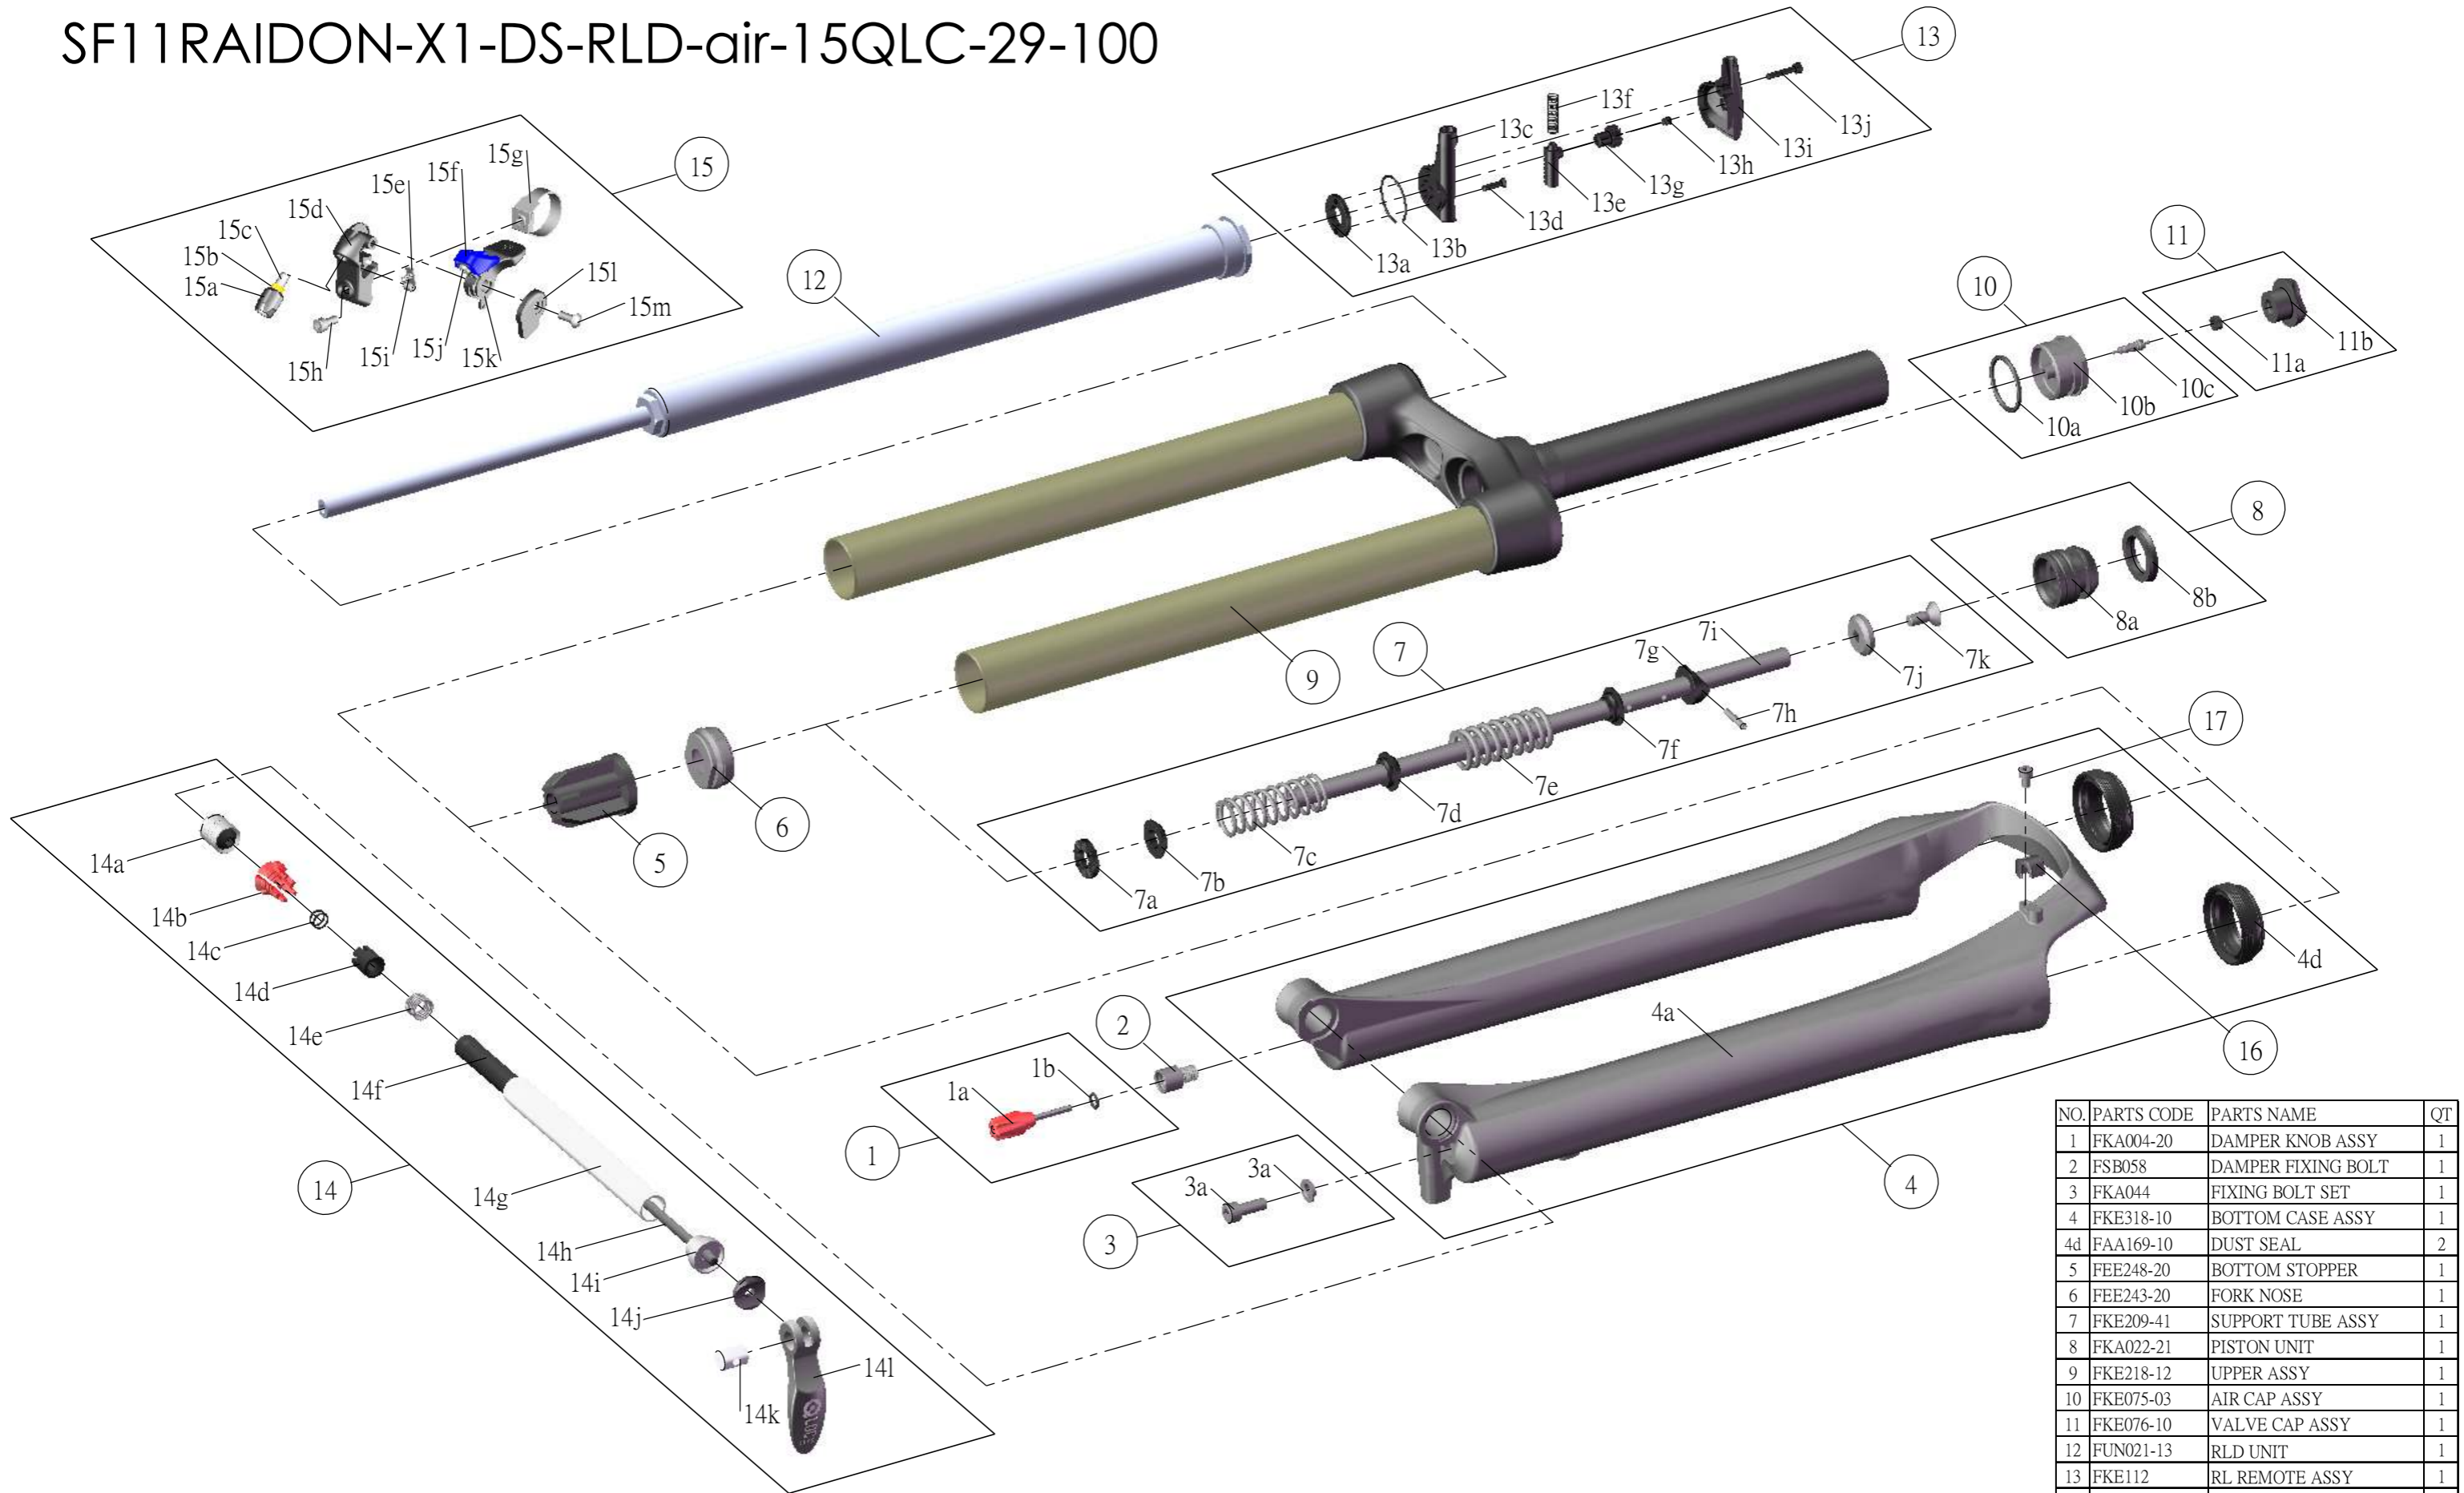

# SUNTOUR

SF11RAIDON-X1-DS-RLD-air-15QLC-29-100

NO.	PARTS CODE	PARTS NAME	QT
1	FKA004-20	DAMPER KNOB ASSY	1
2	FSB058	DAMPER FIXING BOLT	1
3	FKA044	FIXING BOLT SET	1
4	FKE318-10	BOTTOM CASE ASSY	1
4d	FAA169-10	DUST SEAL	2
5	FEE248-20	BOTTOM STOPPER	1
6	FEE243-20	FORK NOSE	1
7	FKE209-41	SUPPORT TUBE ASSY	1
8	FKA022-21	PISTON UNIT	1
9	FKE218-12	UPPER ASSY	1
10	FKE075-03	AIR CAP ASSY	1
11	FKE076-10	VALVE CAP ASSY	1
12	FUN021-13	RLD UNIT	1
13	FKE112	RL REMOTE ASSY	1
14	FKA069-00	QLC15 AXLE SET	1
15	SL9SC-RLO	REMOTE LEVEL ASSY	1
16	FEE797	CABLE GUIDE	1
17	FSB153	CABLE FIXING BOLT	1