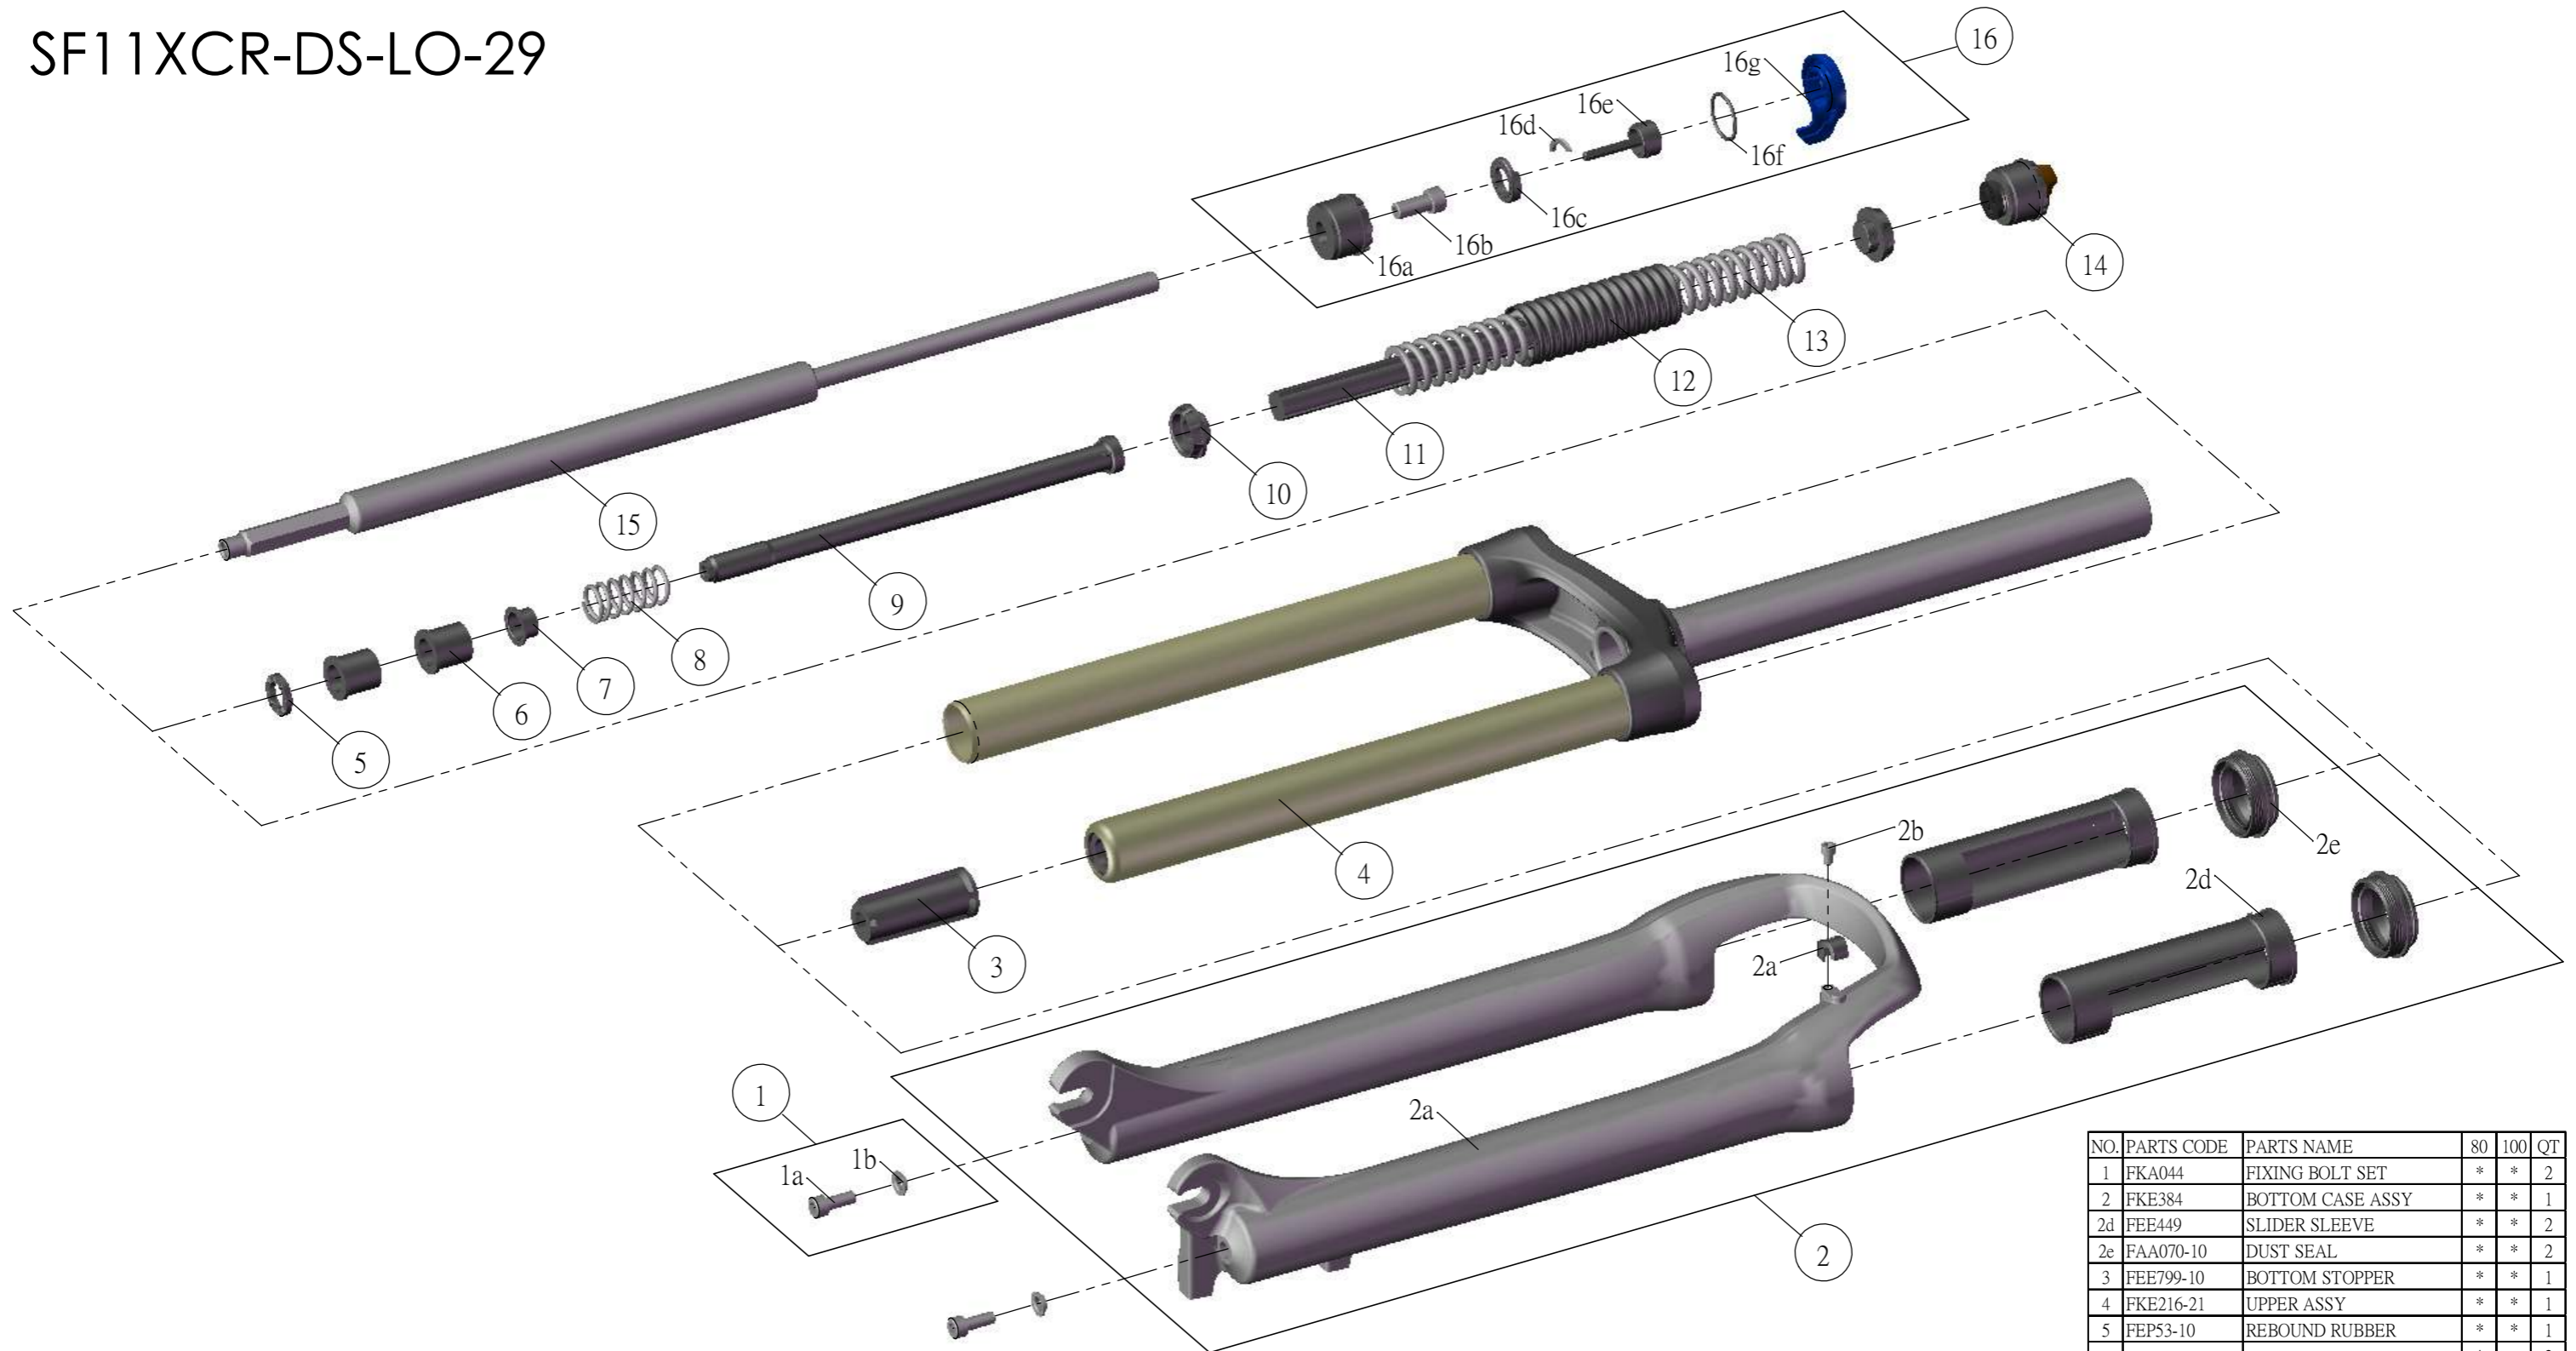

# SUNTOUR

SF11XCR-DS-LO-29

NO.	PARTS CODE	PARTS NAME	80	100	QT
1	FKA044	FIXING BOLT SET	*	*	2
2	FKE384	BOTTOM CASE ASSY	*	*	1
2d	FEE449	SLIDER SLEEVE	*	*	2
2e	FAA070-10	DUST SEAL	*	*	2
3	FEE799-10	BOTTOM STOPPER	*	*	1
4	FKE216-21	UPPER ASSY	*	*	1
5	FEP53-10	REBOUND RUBBER	*	*	1
6	FEE286-10	REBOUND SPACER		*	2
				*	1
7	FEE937	REBOUND SPRING GUIDE	*	*	1
8	FEP189-20	REBOUND SPRING	*	*	1
9	FEE798-10	SUPPORT TUBE	*	*	1
10	FEE434-40	SPRING GUIDE	*	*	2
11	FEP531-00	DAMPER	*	*	1
12	FEE787-10	SPRING COVER	*	*	1
13	FEP530	MAIN SPRING	*		1
	FEP529			*	1
14	FKE009-13	ADJUSTER ASSY	*	*	1
15	FUN006-28	DAMPER UNIT	*	*	1
16	FKE027-49	LO TOP CAP ASSY	*	*	1