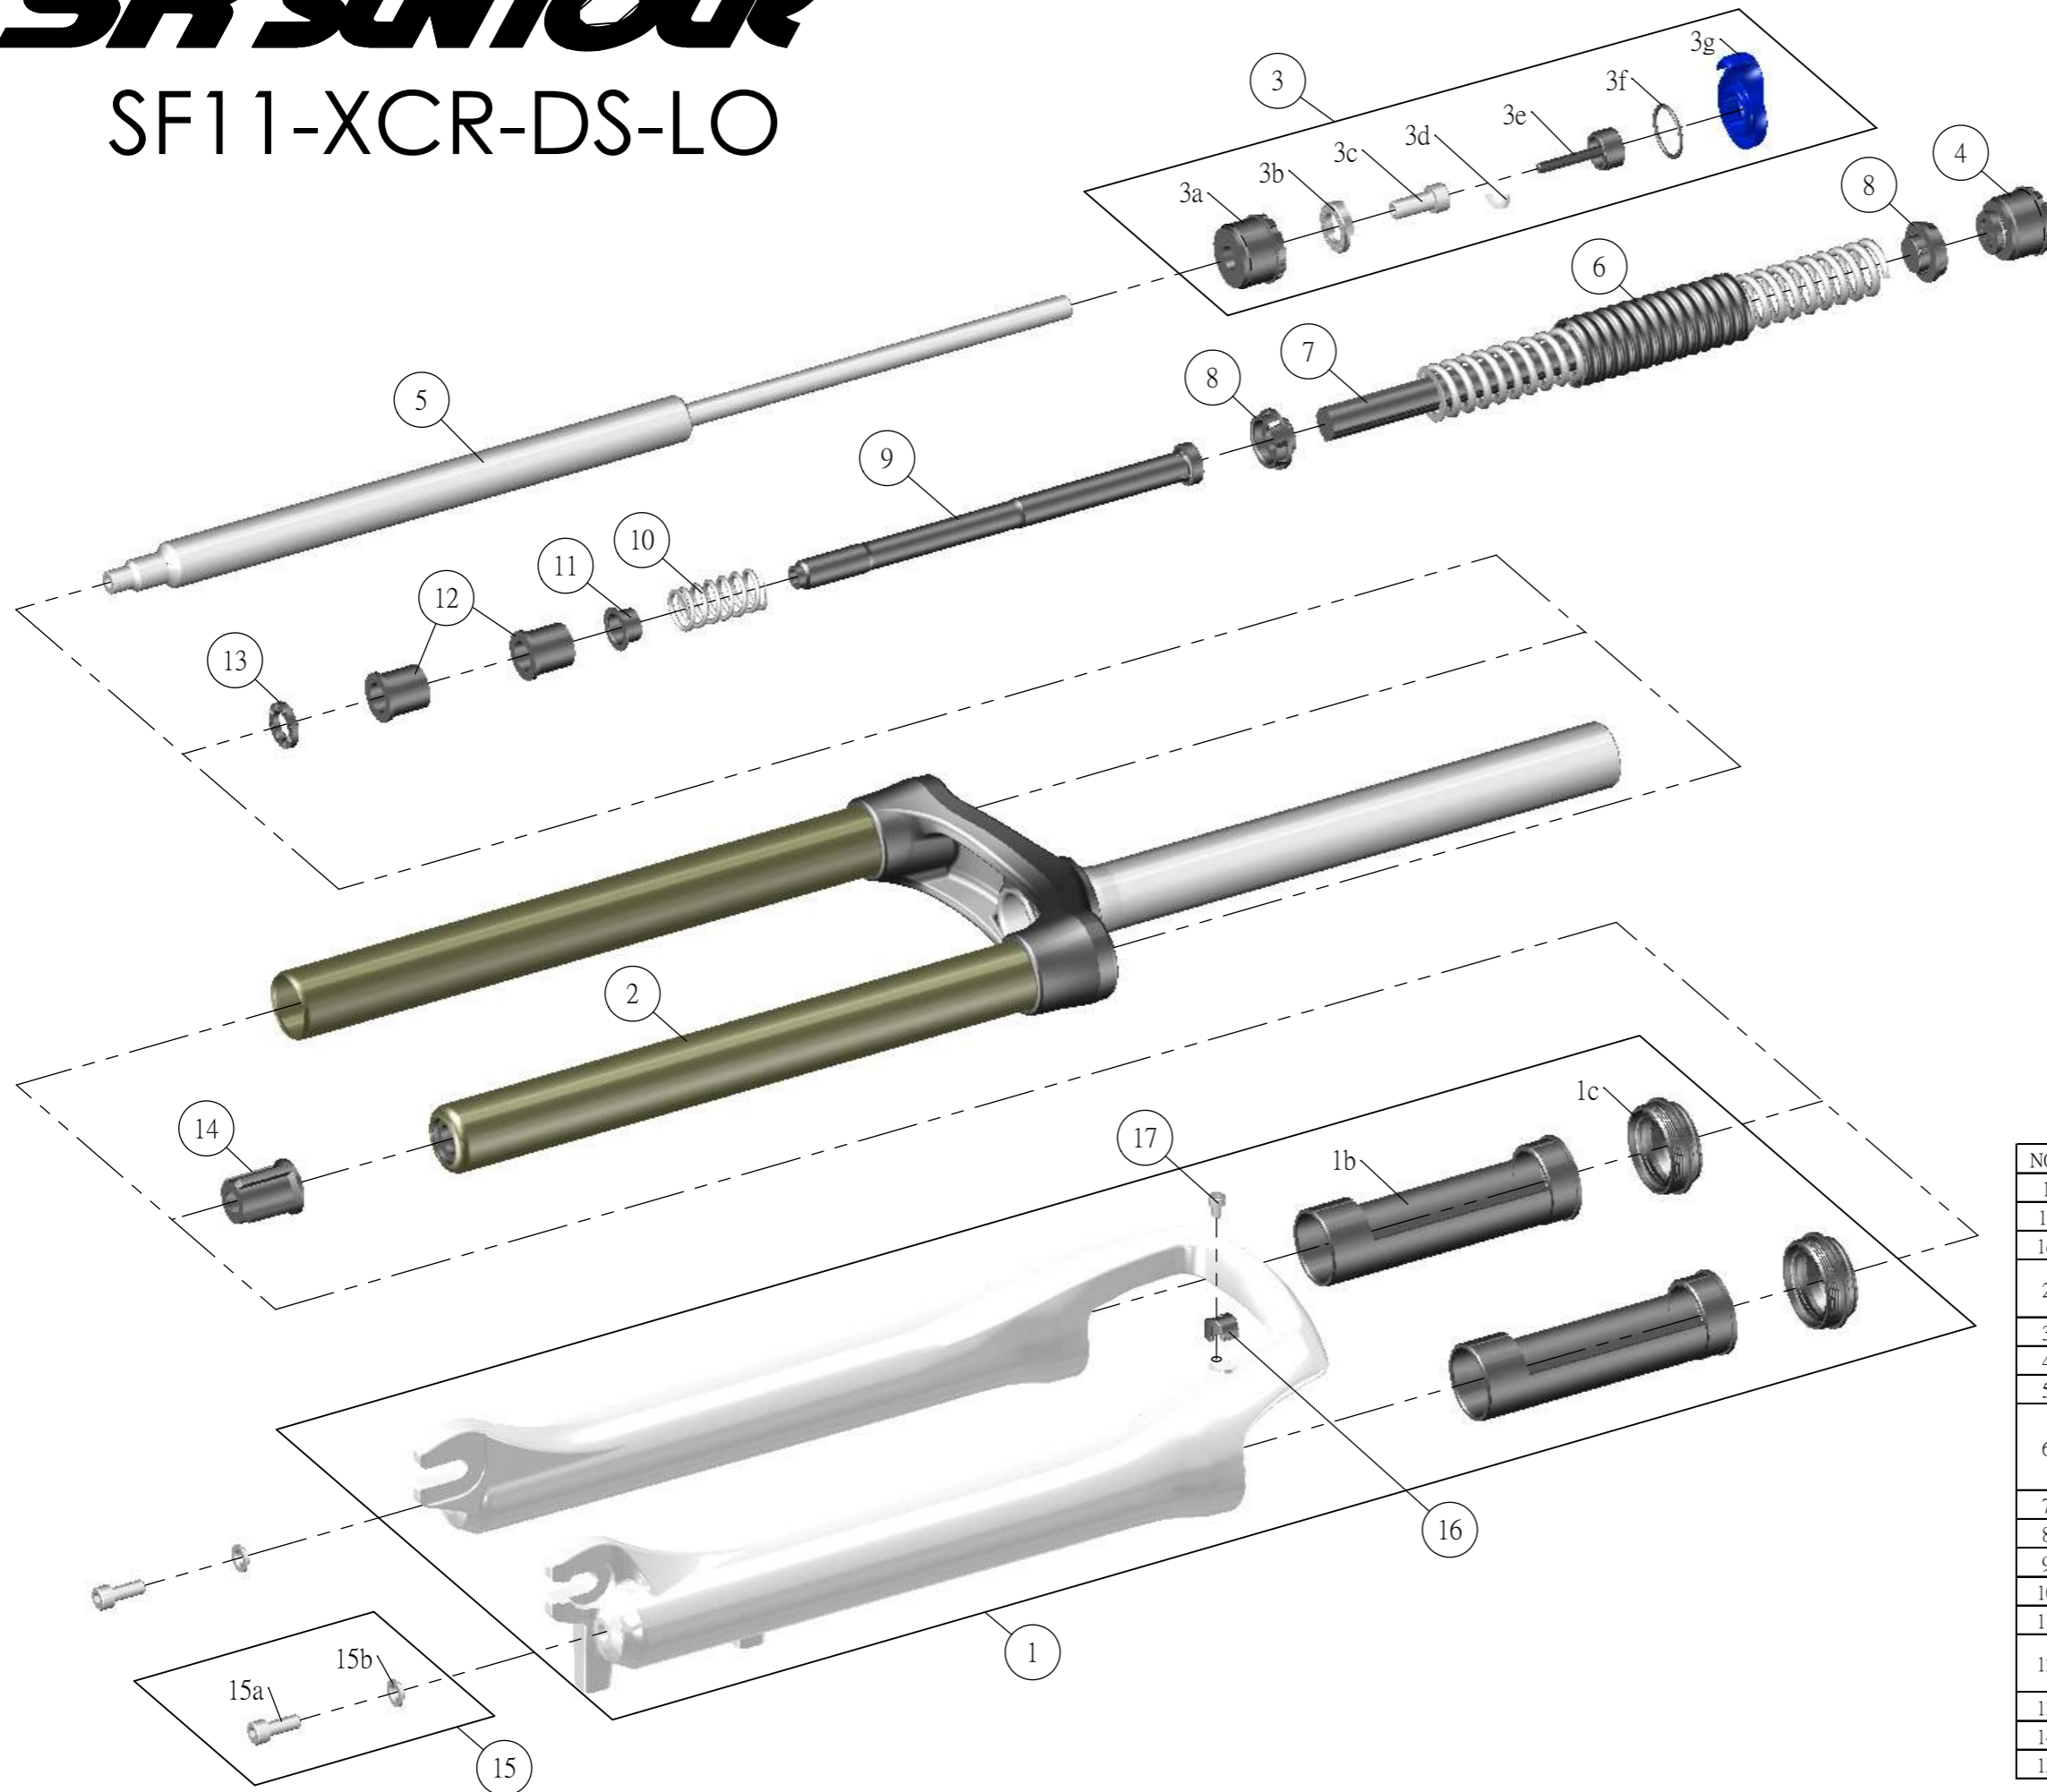

SF SUNTOUR

SF11-XCR-DS-LO

NO.	PARTS CODE	PARTS NAME	80	100	120	QT
1	FKE237-20	BOTTOM CASE ASSY	*	*	*	1
1c	FEE449	SLIDER SLEEVES	*	*	*	2
1d	FAA070-10	DUST SEAL	*	*	*	2
2	FKE216-21	UPPER ASSY	*	*		1
	FKE216-31				*	1
3	FKE027-49	LO TOP CAP ASSY	*	*	*	1
4	FKE009-13	ADJUSTER ASSY	*	*	*	1
5	FUN006-26	DAMPER UNIT	*	*	*	1
6	FKE333-00	MAIN SPRING ASSY	*			1
	FKE332-00			*		1
	FKE331-00				*	1
7	FEP531-00	DAMPER	*	*	*	1
8	FEE434-40	SPRING GUIDE	*	*	*	2
9	FEE798	SUPPORT TUBE	*	*	*	1
10	FEP189-20	REBOUND SPRING	*	*	*	1
11	FEE937	REBOUND SPRING GUIDE	*	*	*	1
12	FEE286-10	REBOUND SPACER	*			2
				*		1
13	FEP053-10	REBOUND RUBBER	*	*	*	1
14	FEE799	BOTTOM STOPPER	*	*	*	1
15	FKA044	FIXING BOLT SET	*	*	*	2