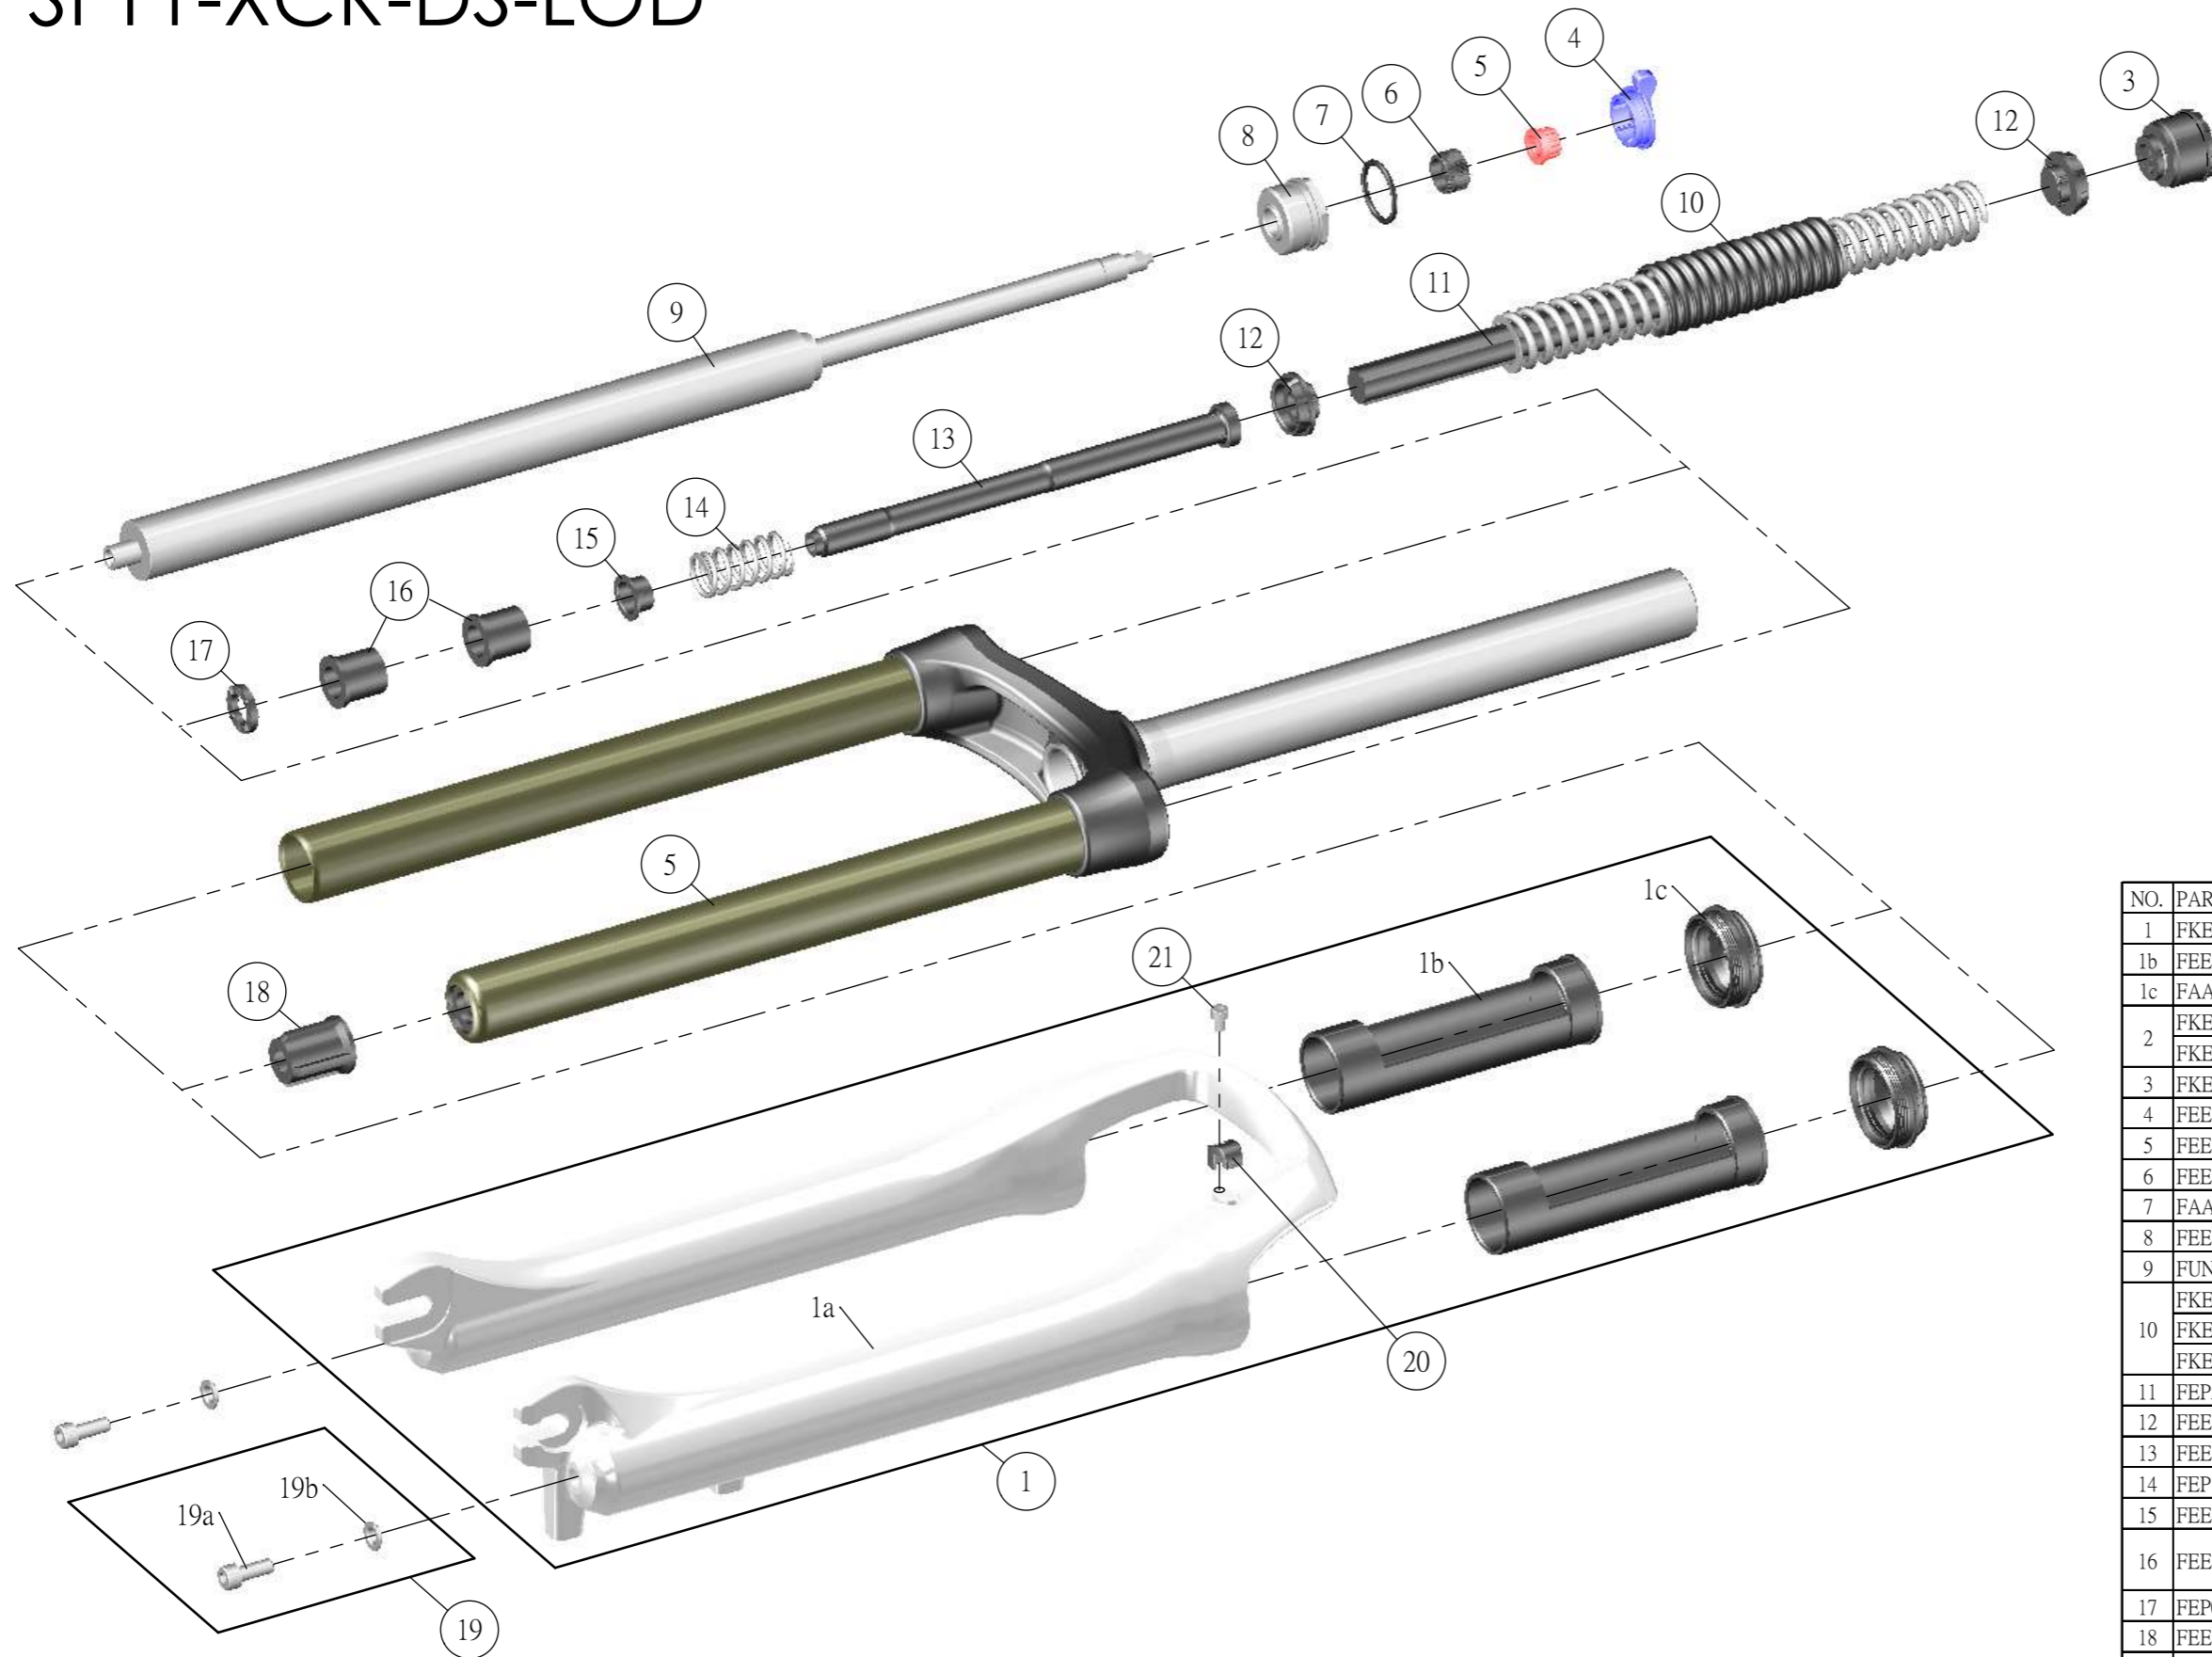

SF SUNTOUR

SF11-XCR-DS-LOD

NO.	PARTS CODE	PARTS NAME	80	100	120	QT
1	FKE237-20	BOTTOM CASE ASSY	*	*	*	1
1b	FEE449	SLIDER SLEEVES	*	*	*	2
1c	FAA070-10	DUST SEAL	*	*	*	2
2	FKE216-21	UPPER ASSY	*	*		1
	FKE216-31				*	1
3	FKE009-13	ADJUSTER ASSY	*	*	*	1
4	FEE763	LOCK OUT KNOB	*	*	*	1
5	FEE764	ADJUST KNOB	*	*	*	1
6	FEE256-20	ADJUST CORE	*	*	*	1
7	FAA072	O RING	*	*	*	1
8	FEE767-30	ADJUST CAP	*	*	*	1
9	FUN042-10	LOD UNIT	*	*	*	1
10	FKE333-00	MAIN SPRING ASSY	*			1
	FKE332-00			*		1
	FKE331-00				*	1
11	FEP531-00	DAMPER	*	*	*	1
12	FEE434-40	SPRING GUIDE	*	*	*	2
13	FEE798	SUPPORT TUBE	*	*	*	1
14	FEP189-20	REBOUND SPRING	*	*	*	1
15	FEE937	REBOUND SPRING GUIDE	*	*	*	1
16	FEE286-10	REBOUND SPACER	*			2
				*		1
17	FEP053-10	REBOUND RUBBER	*	*	*	1
18	FEE799	BOTTOM STOPPER	*	*	*	1
19	FKA044	FIXING BOLT SET	*	*	*	1
20	FEE797	CABLE GUIDE	*	*	*	1
21	FSB153	CABLE FIXING BOLT	*	*	*	1