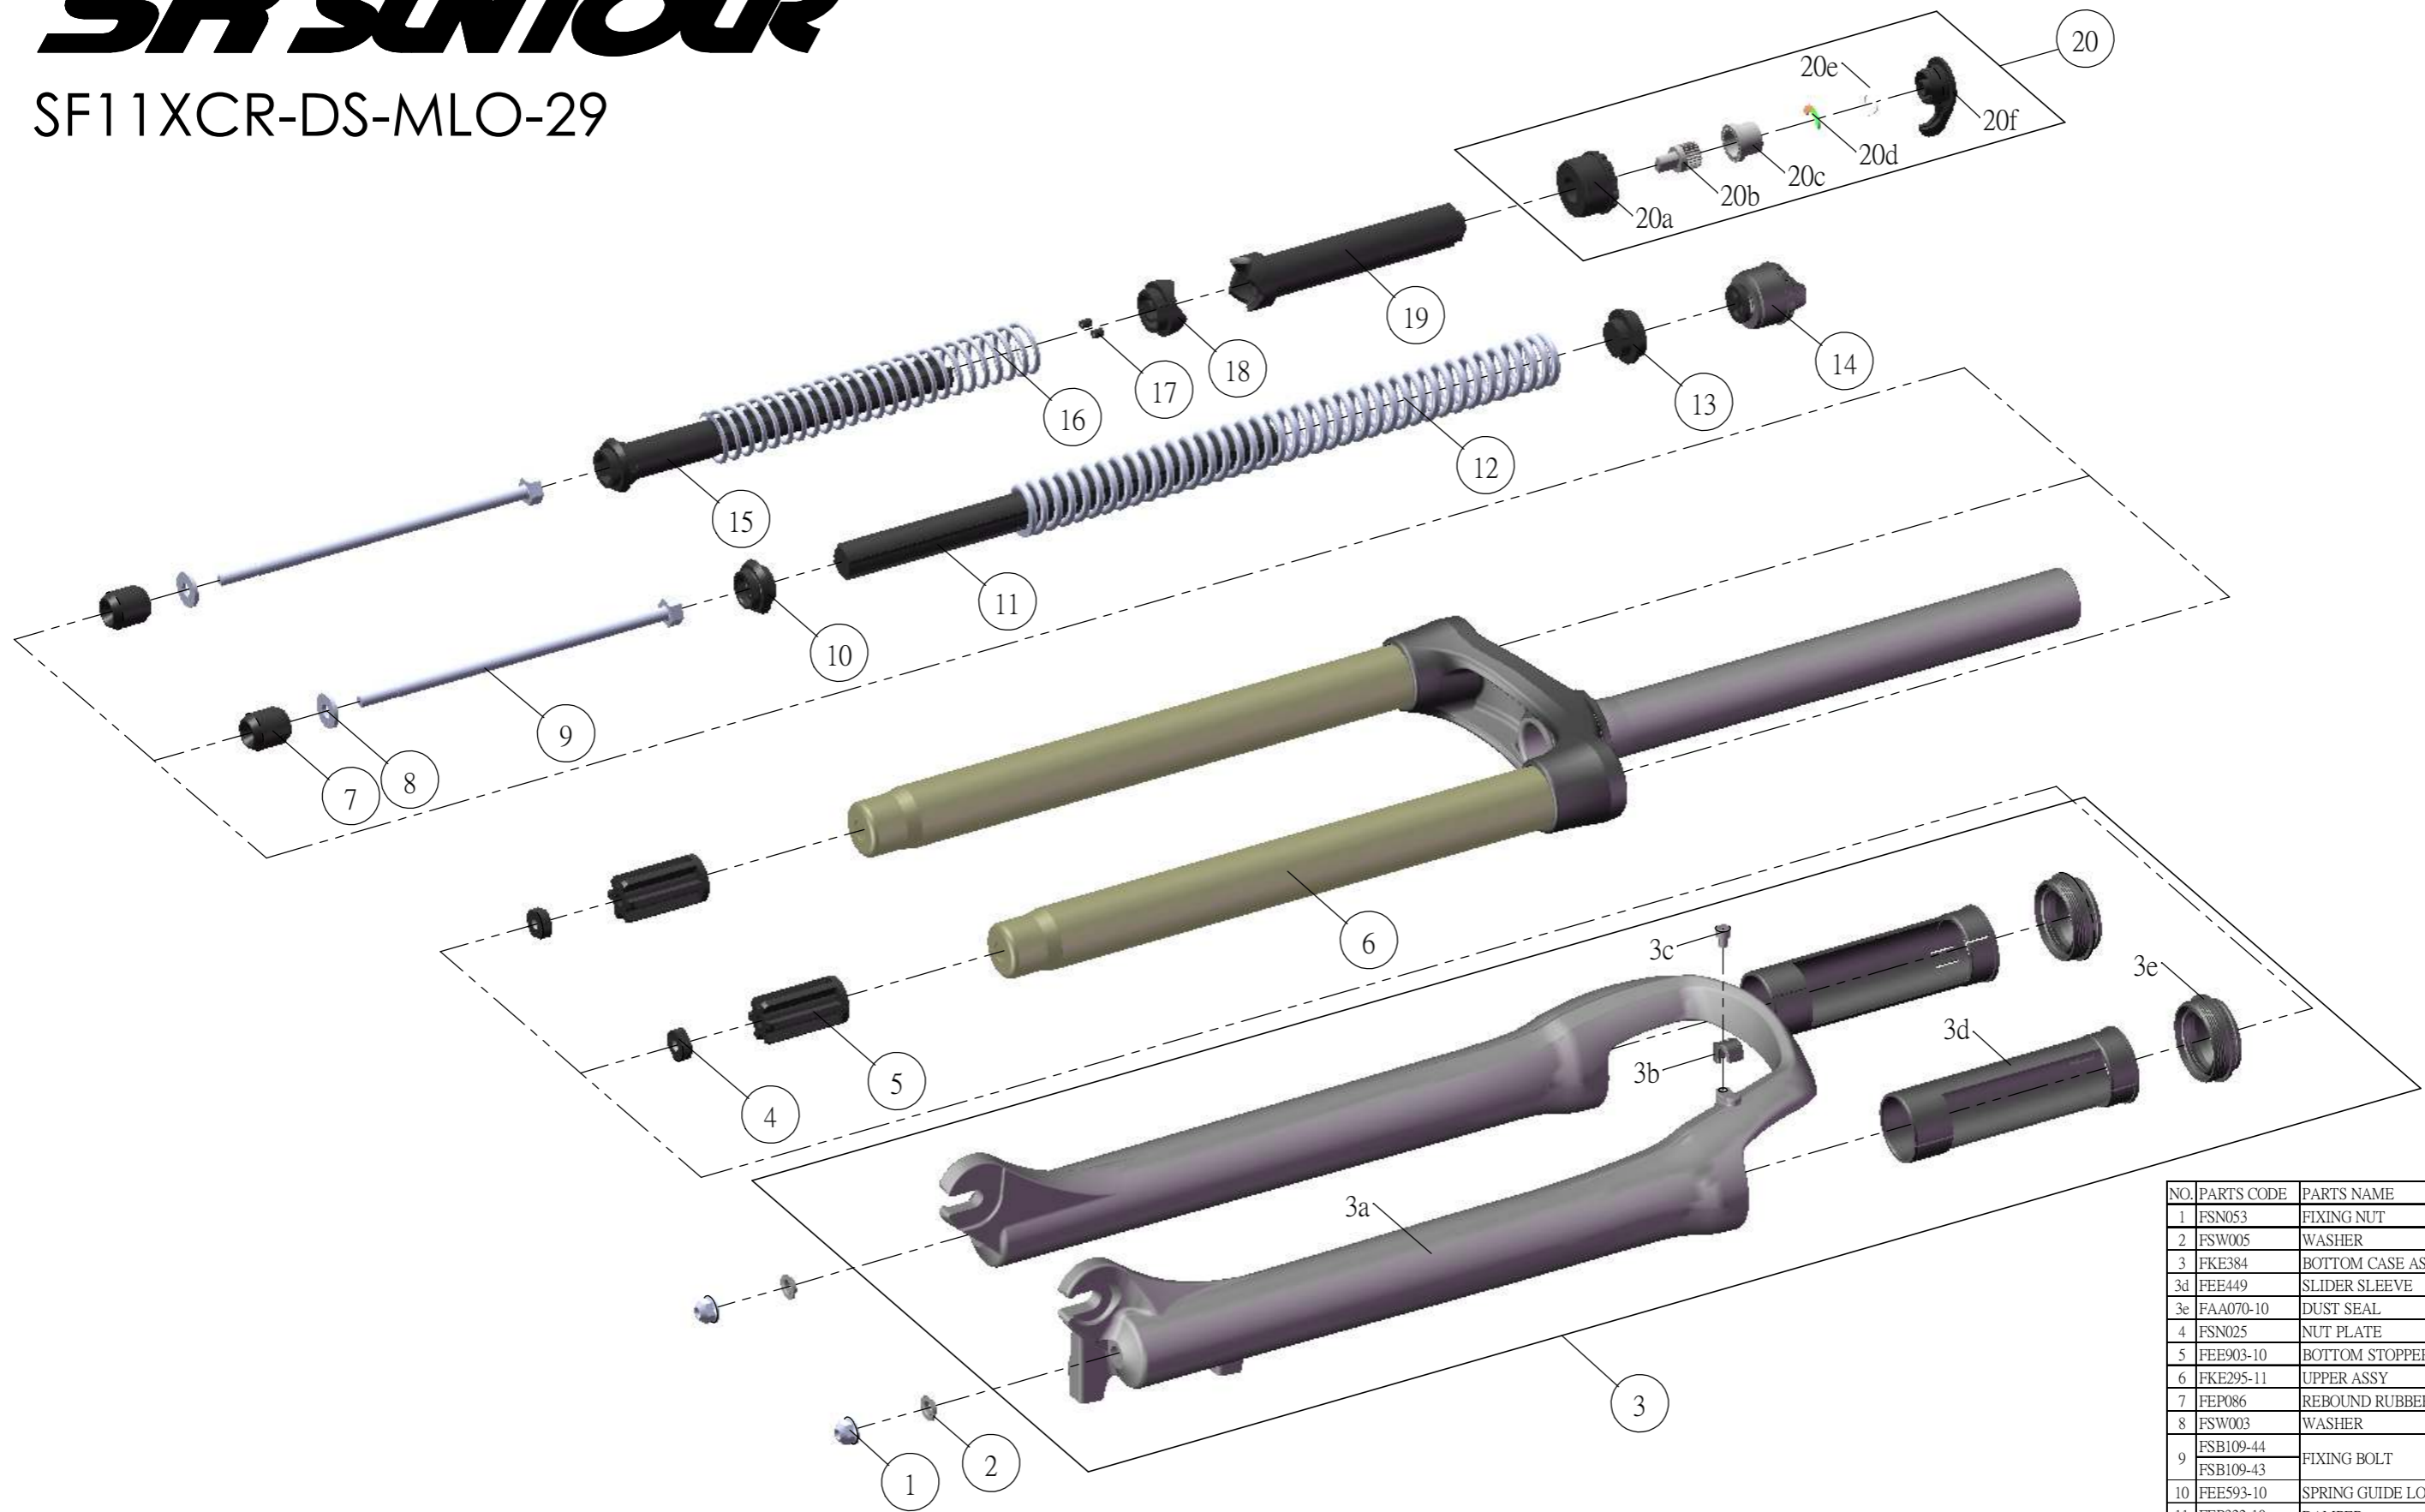

# SUNTOUR

SF11XCR-DS-MLO-29

NO.	PARTS CODE	PARTS NAME	80	100	QT
1	FSN053	FIXING NUT	*	*	2
2	FSW005	WASHER	*	*	2
3	FKE384	BOTTOM CASE ASSY	*	*	1
3d	FEE449	SLIDER SLEEVE	*	*	2
3e	FAA070-10	DUST SEAL	*	*	2
4	FSN025	NUT PLATE	*	*	2
5	FEE903-10	BOTTOM STOPPER	*	*	2
6	FKE295-11	UPPER ASSY	*	*	1
7	FEP086	REBOUND RUBBER	*	*	2
8	FSW003	WASHER	*	*	2
9	FSB109-44	FIXING BOLT	*		2
	FSB109-43			*	2
10	FEE593-10	SPRING GUIDE LOWER	*	*	1
11	FEP322-10	DAMPER	*	*	1
12	FEP326-10	MAIN SPRING	*		1
	FEP323-30			*	1
13	FEE592-10	SPRING GUIDE UPPER	*	*	1
14	FKE009-12	ADJUSTER ASSY	*	*	1
15	FEE590-10	LOWER STOPPER	*	*	1
16	FEP324-10	SUB SPRING	*	*	1
17	FEP263	BOTTOM DAMPER	*	*	2
18	FEE591-10	LOWER INDEX	*	*	1
19	FEE589-10	UPPER STOPPER	*	*	1
20	FKE078-12	MLO TOP CAP ASSY	*	*	1