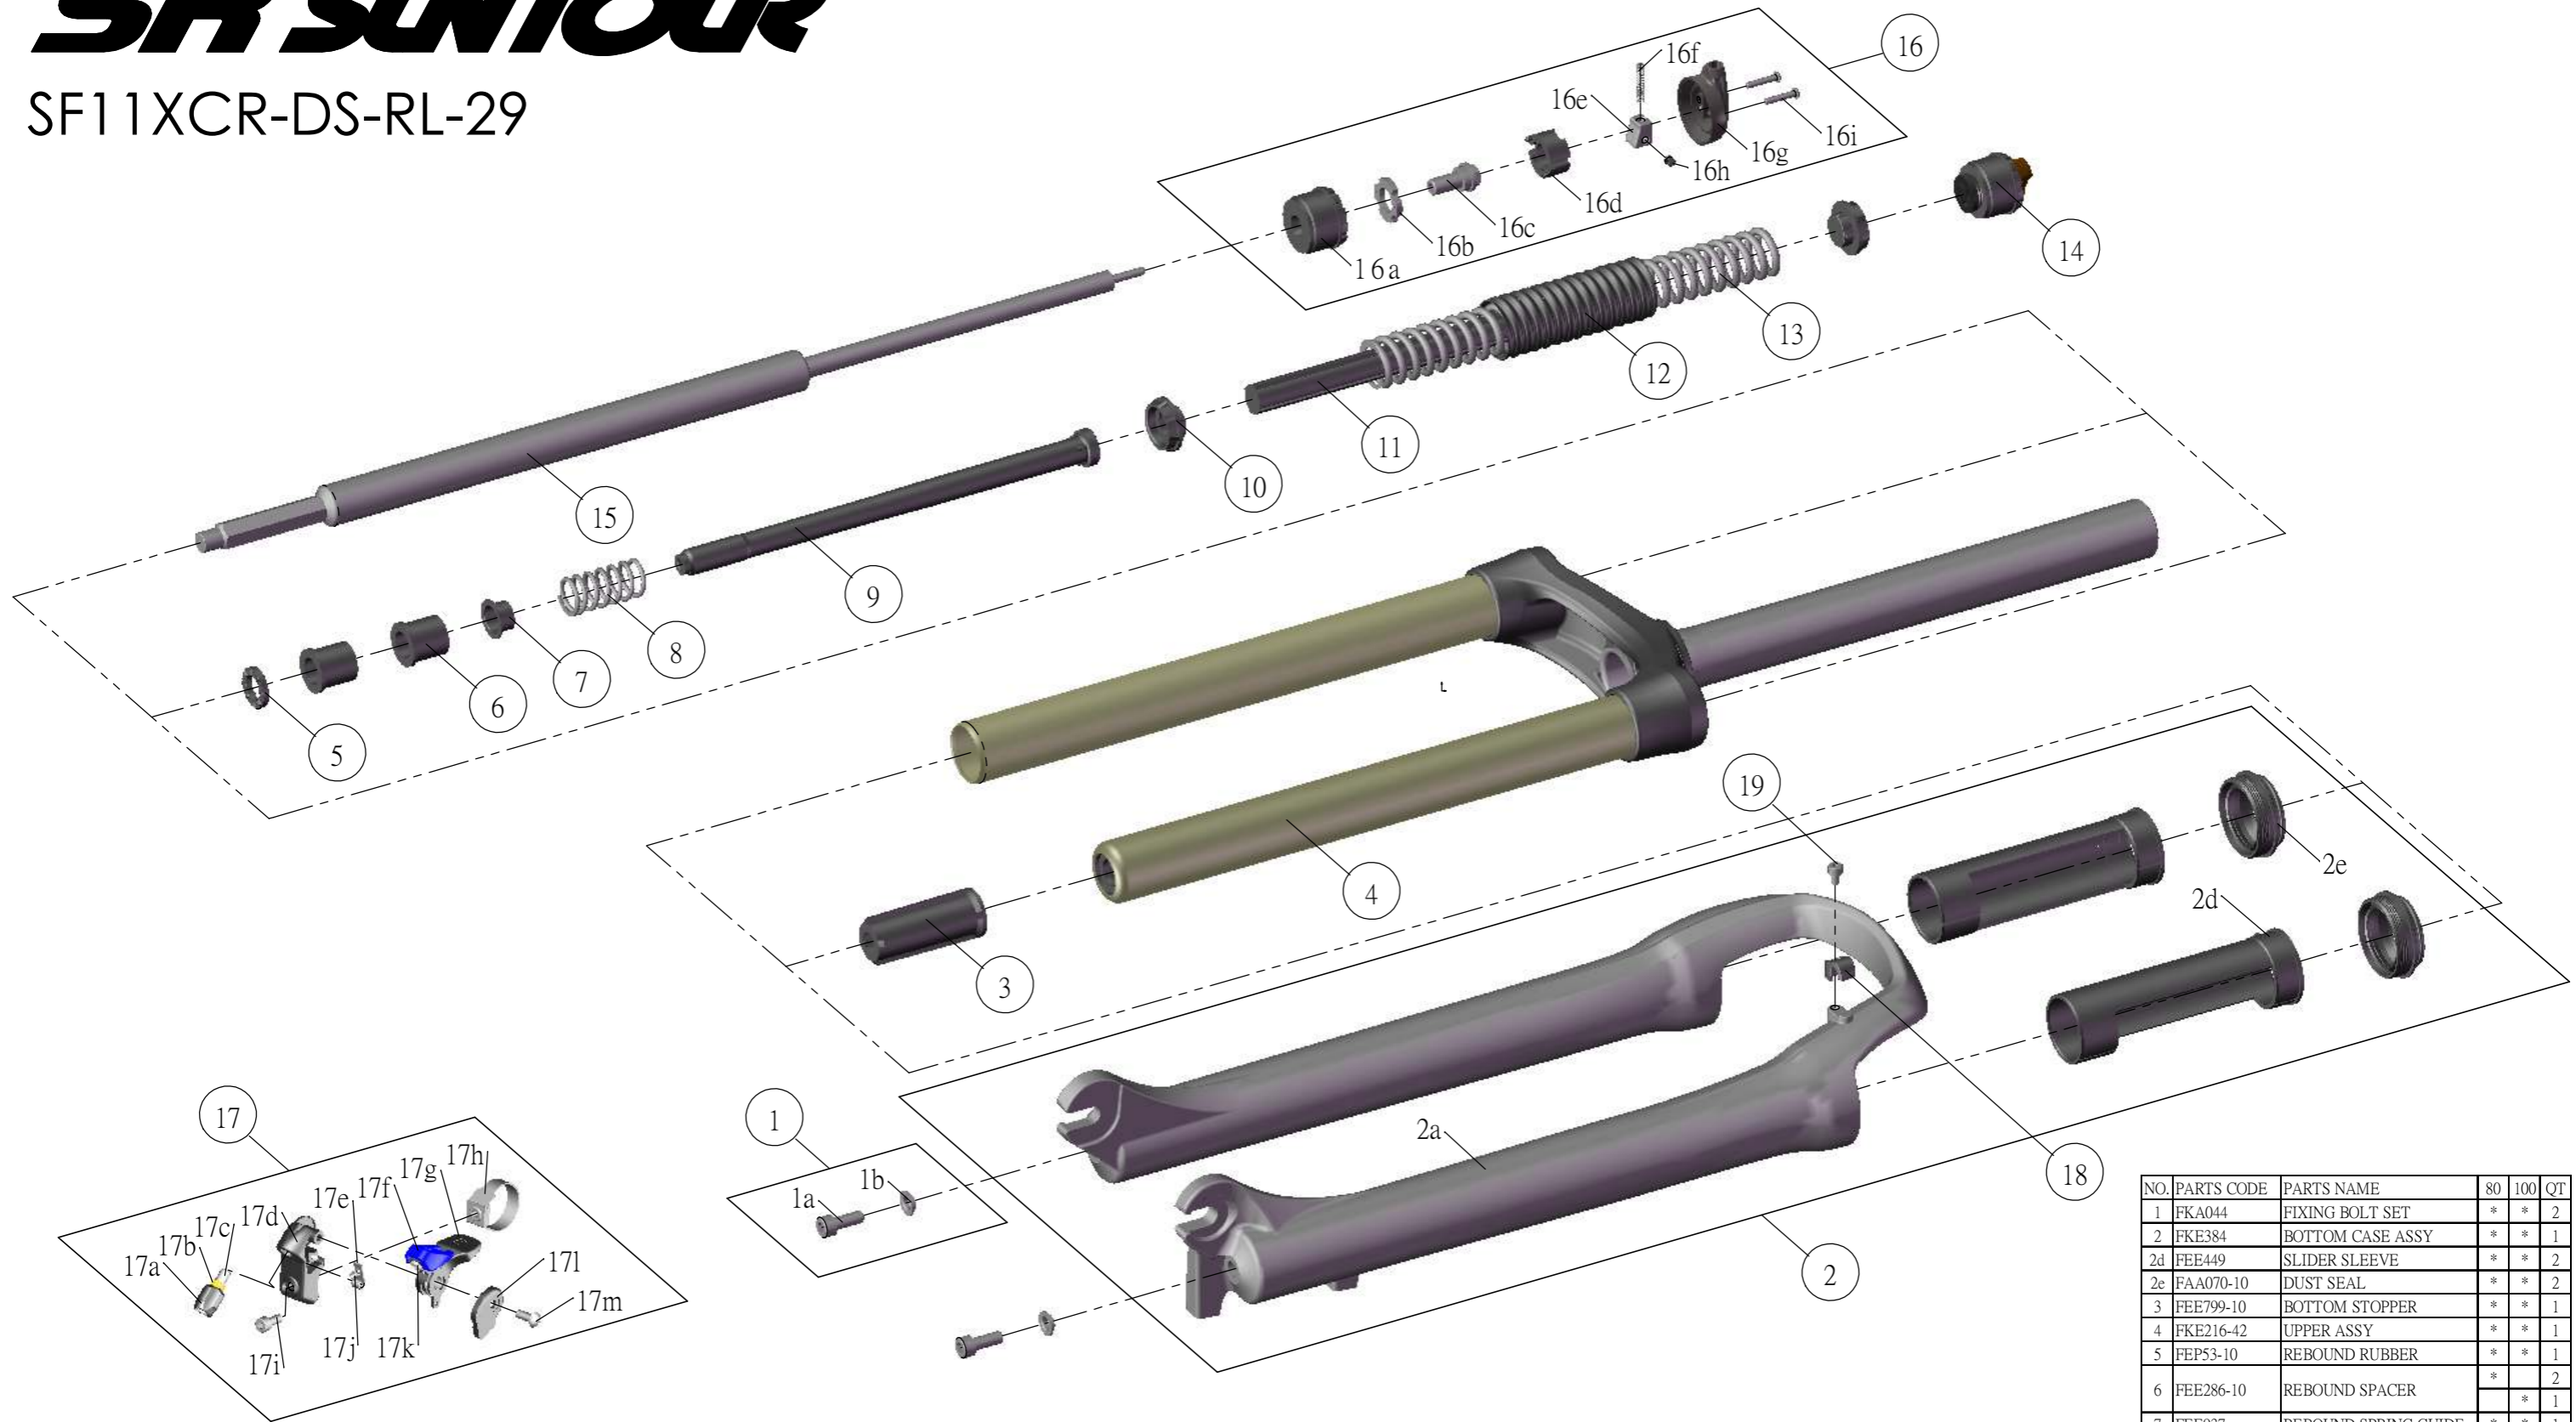

SUNTOUR

SF11XCR-DS-RL-29

NO.	PARTS CODE	PARTS NAME	80	100	QT
1	FKA044	FIXING BOLT SET	*	*	2
2	FKE384	BOTTOM CASE ASSY	*	*	1
2d	FEE449	SLIDER SLEEVE	*	*	2
2e	FAA070-10	DUST SEAL	*	*	2
3	FEE799-10	BOTTOM STOPPER	*	*	1
4	FKE216-42	UPPER ASSY	*	*	1
5	FEP53-10	REBOUND RUBBER	*	*	1
6	FEE286-10	REBOUND SPACER	*	*	2
7	FEE937	REBOUND SPRING GUIDE	*	*	1
8	FEP189-20	REBOUND SPRING	*	*	1
9	FEE798-10	SUPPORT TUBE	*	*	1
10	FEE434-40	SPRING GUIDE	*	*	2
11	FEP531-00	DAMPER	*	*	1
12	FEE787-10	SPRING COVER	*	*	1
13	FEP530	MAIN SPRING	*	*	1
	FEP529		*	*	1
14	FKE009-13	ADJUSTER ASSY	*	*	1
15	FUN015-07	DAMPER UNIT	*	*	1
16	FKE310-10	RL COVER ASSY	*	*	1
17	SL9SC-RLO	REMOTE LEVER ASSY	*	*	1
18	FEE797	CABLE GUIDE	*	*	1
19	FSB153	CABLE FIXING BOLT	*	*	1