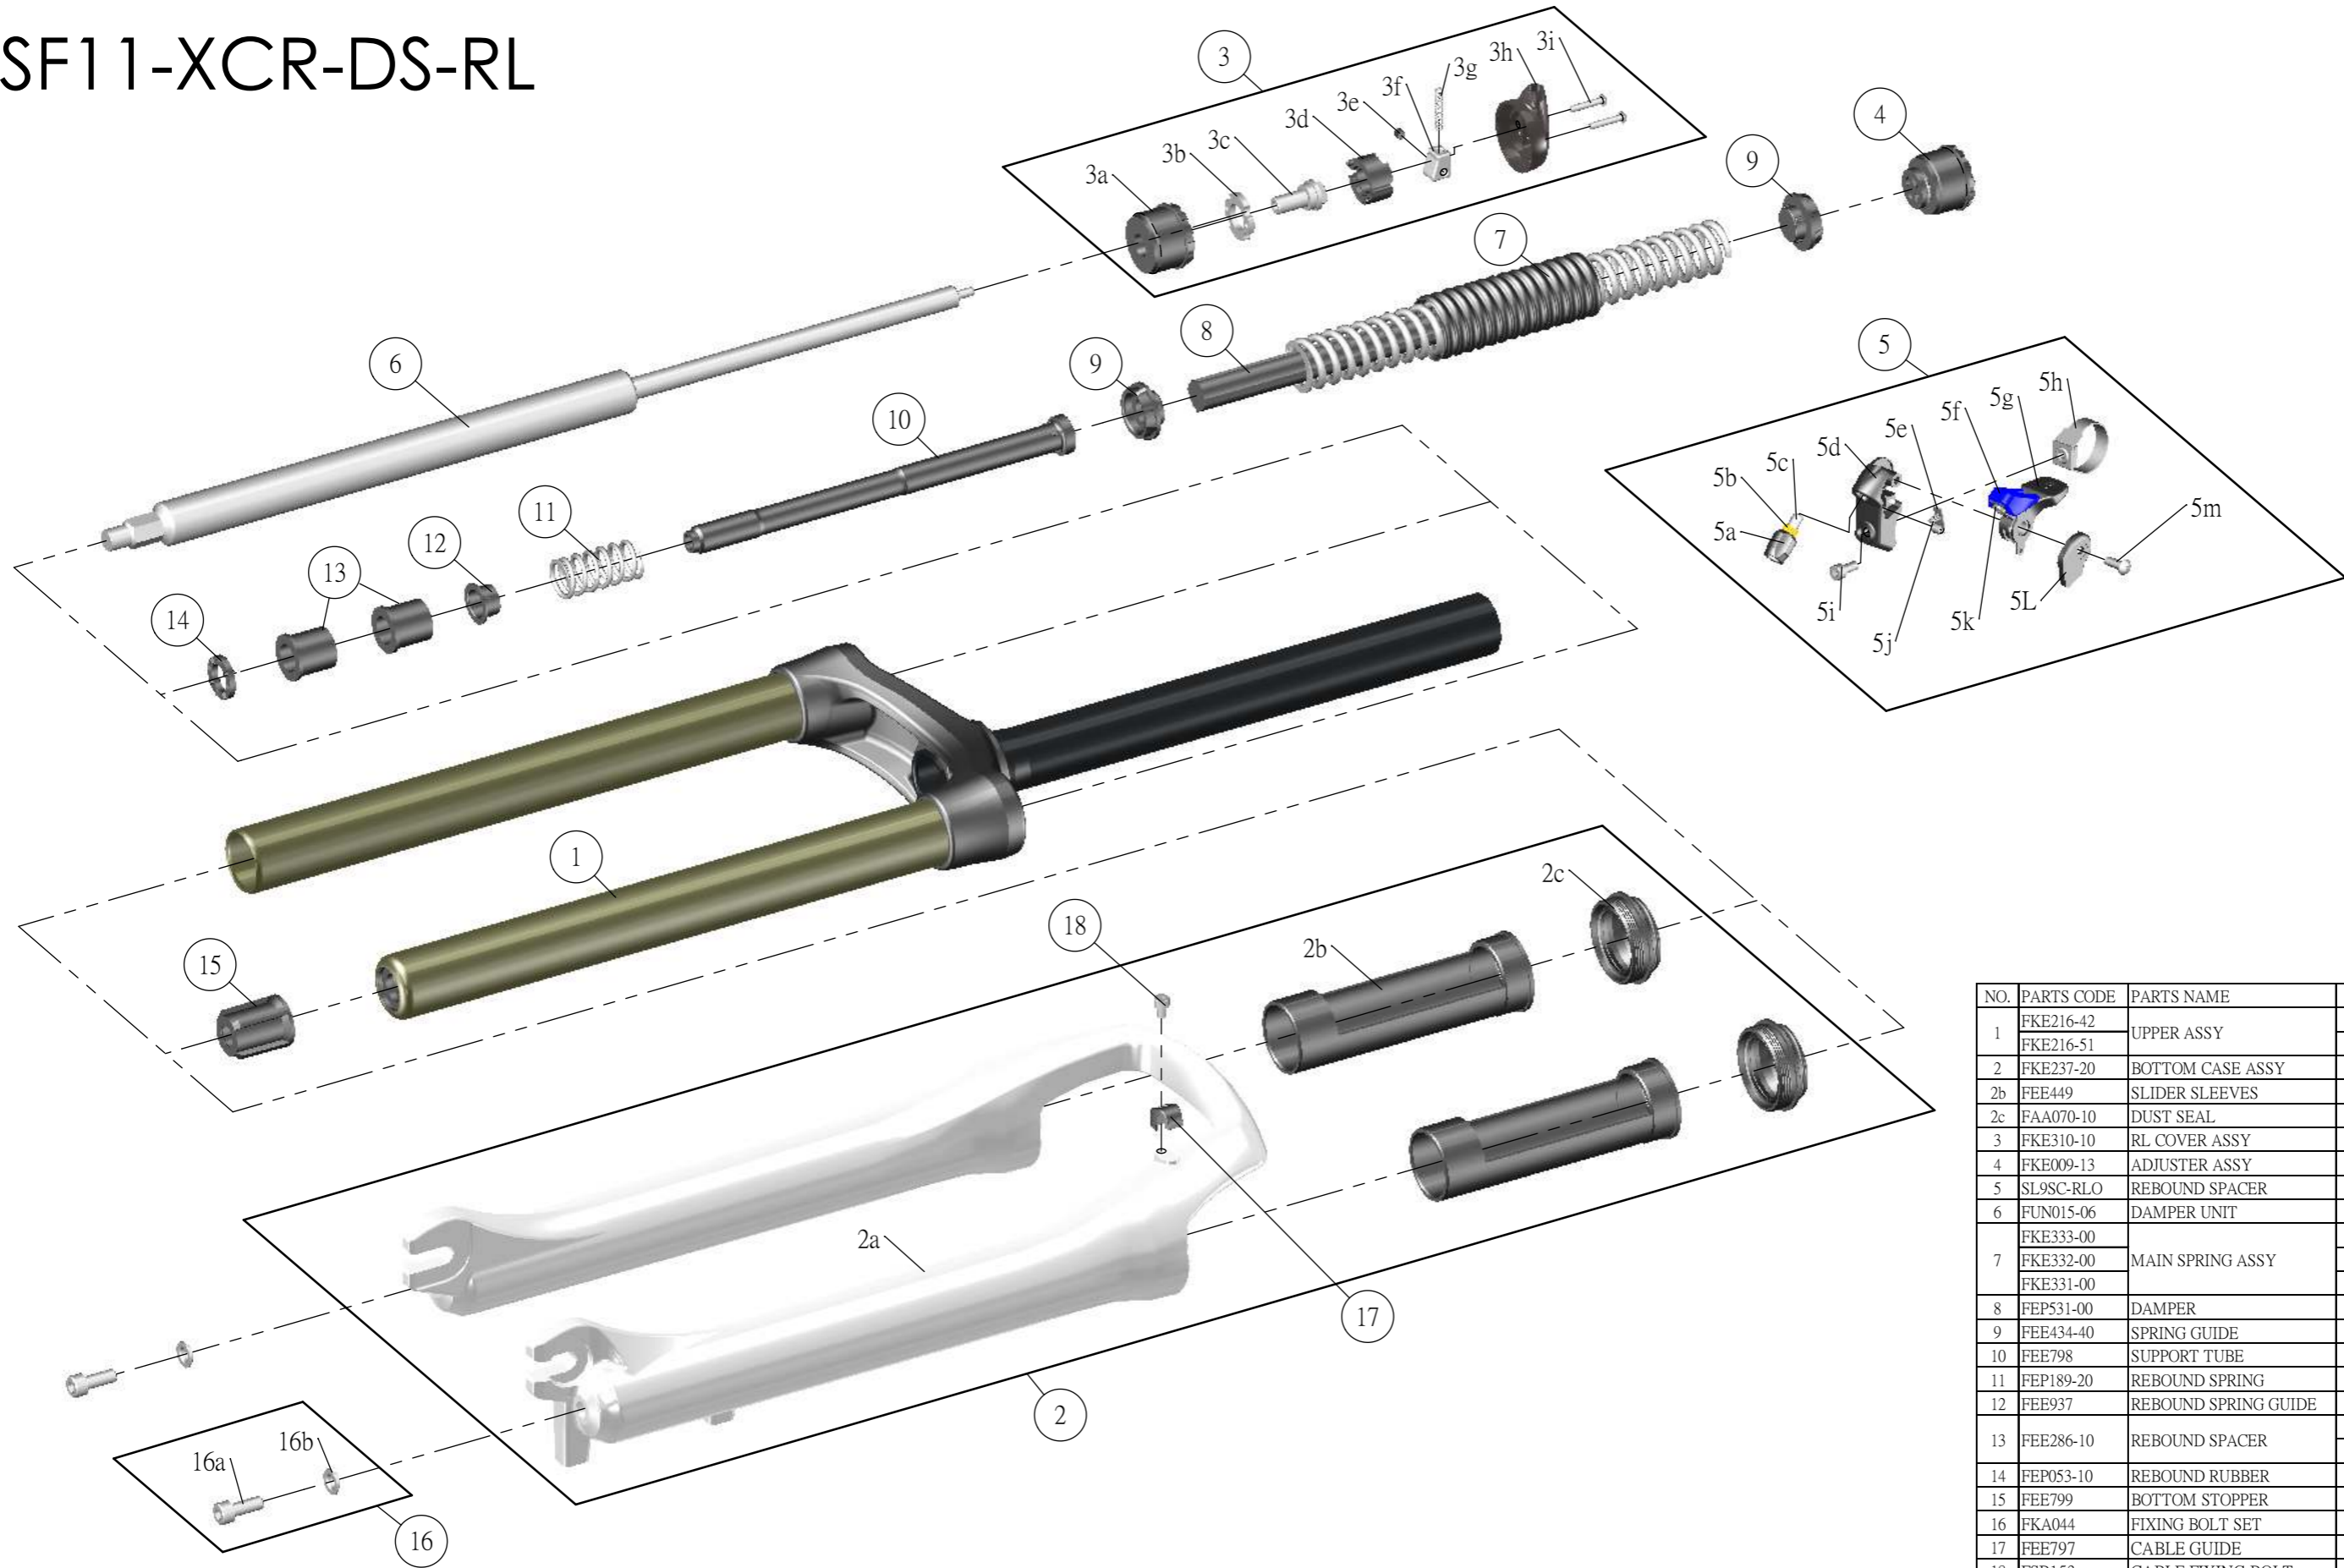

## SF11-XCR-DS-RL

NO.	PARTS CODE	PART'S NAME	80	100	120	QT
1	FKE216-42	UPPER ASSY	*	*		1
	FKE216-51				*	1
2	FKE237-20	BOTTOM CASE ASSY	*	*	*	1
2b	FEE449	SLIDER SLEEVES	*	*	*	2
2c	FAA070-10	DUST SEAL	*	*	*	2
3	FKE310-10	RL COVER ASSY	*	*	*	1
4	FKE009-13	ADJUSTER ASSY	*	*	*	1
5	SL9SC-RLO	REBOUND SPACER	*	*	*	2
6	FUN015-06	DAMPER UNIT	*	*	*	1
7	FKE333-00	MAIN SPRING ASSY	*			1
	FKE332-00			*		1
	FKE331-00				*	1
8	FEP531-00	DAMPER	*	*	*	1
9	FEE434-40	SPRING GUIDE	*	*	*	2
10	FEE798	SUPPORT TUBE	*	*	*	1
11	FEP189-20	REBOUND SPRING	*	*	*	1
12	FEE937	REBOUND SPRING GUIDE	*	*	*	1
13	FEE286-10	REBOUND SPACER	*			2
				*		1
14	FEP053-10	REBOUND RUBBER	*	*	*	1
15	FEE799	BOTTOM STOPPER	*	*	*	1
16	FKA044	FIXING BOLT SET	*	*	*	2
17	FEE797	CABLE GUIDE	*	*	*	1
18	FSB153	CABLE FIXING BOLT	*	*	*	1