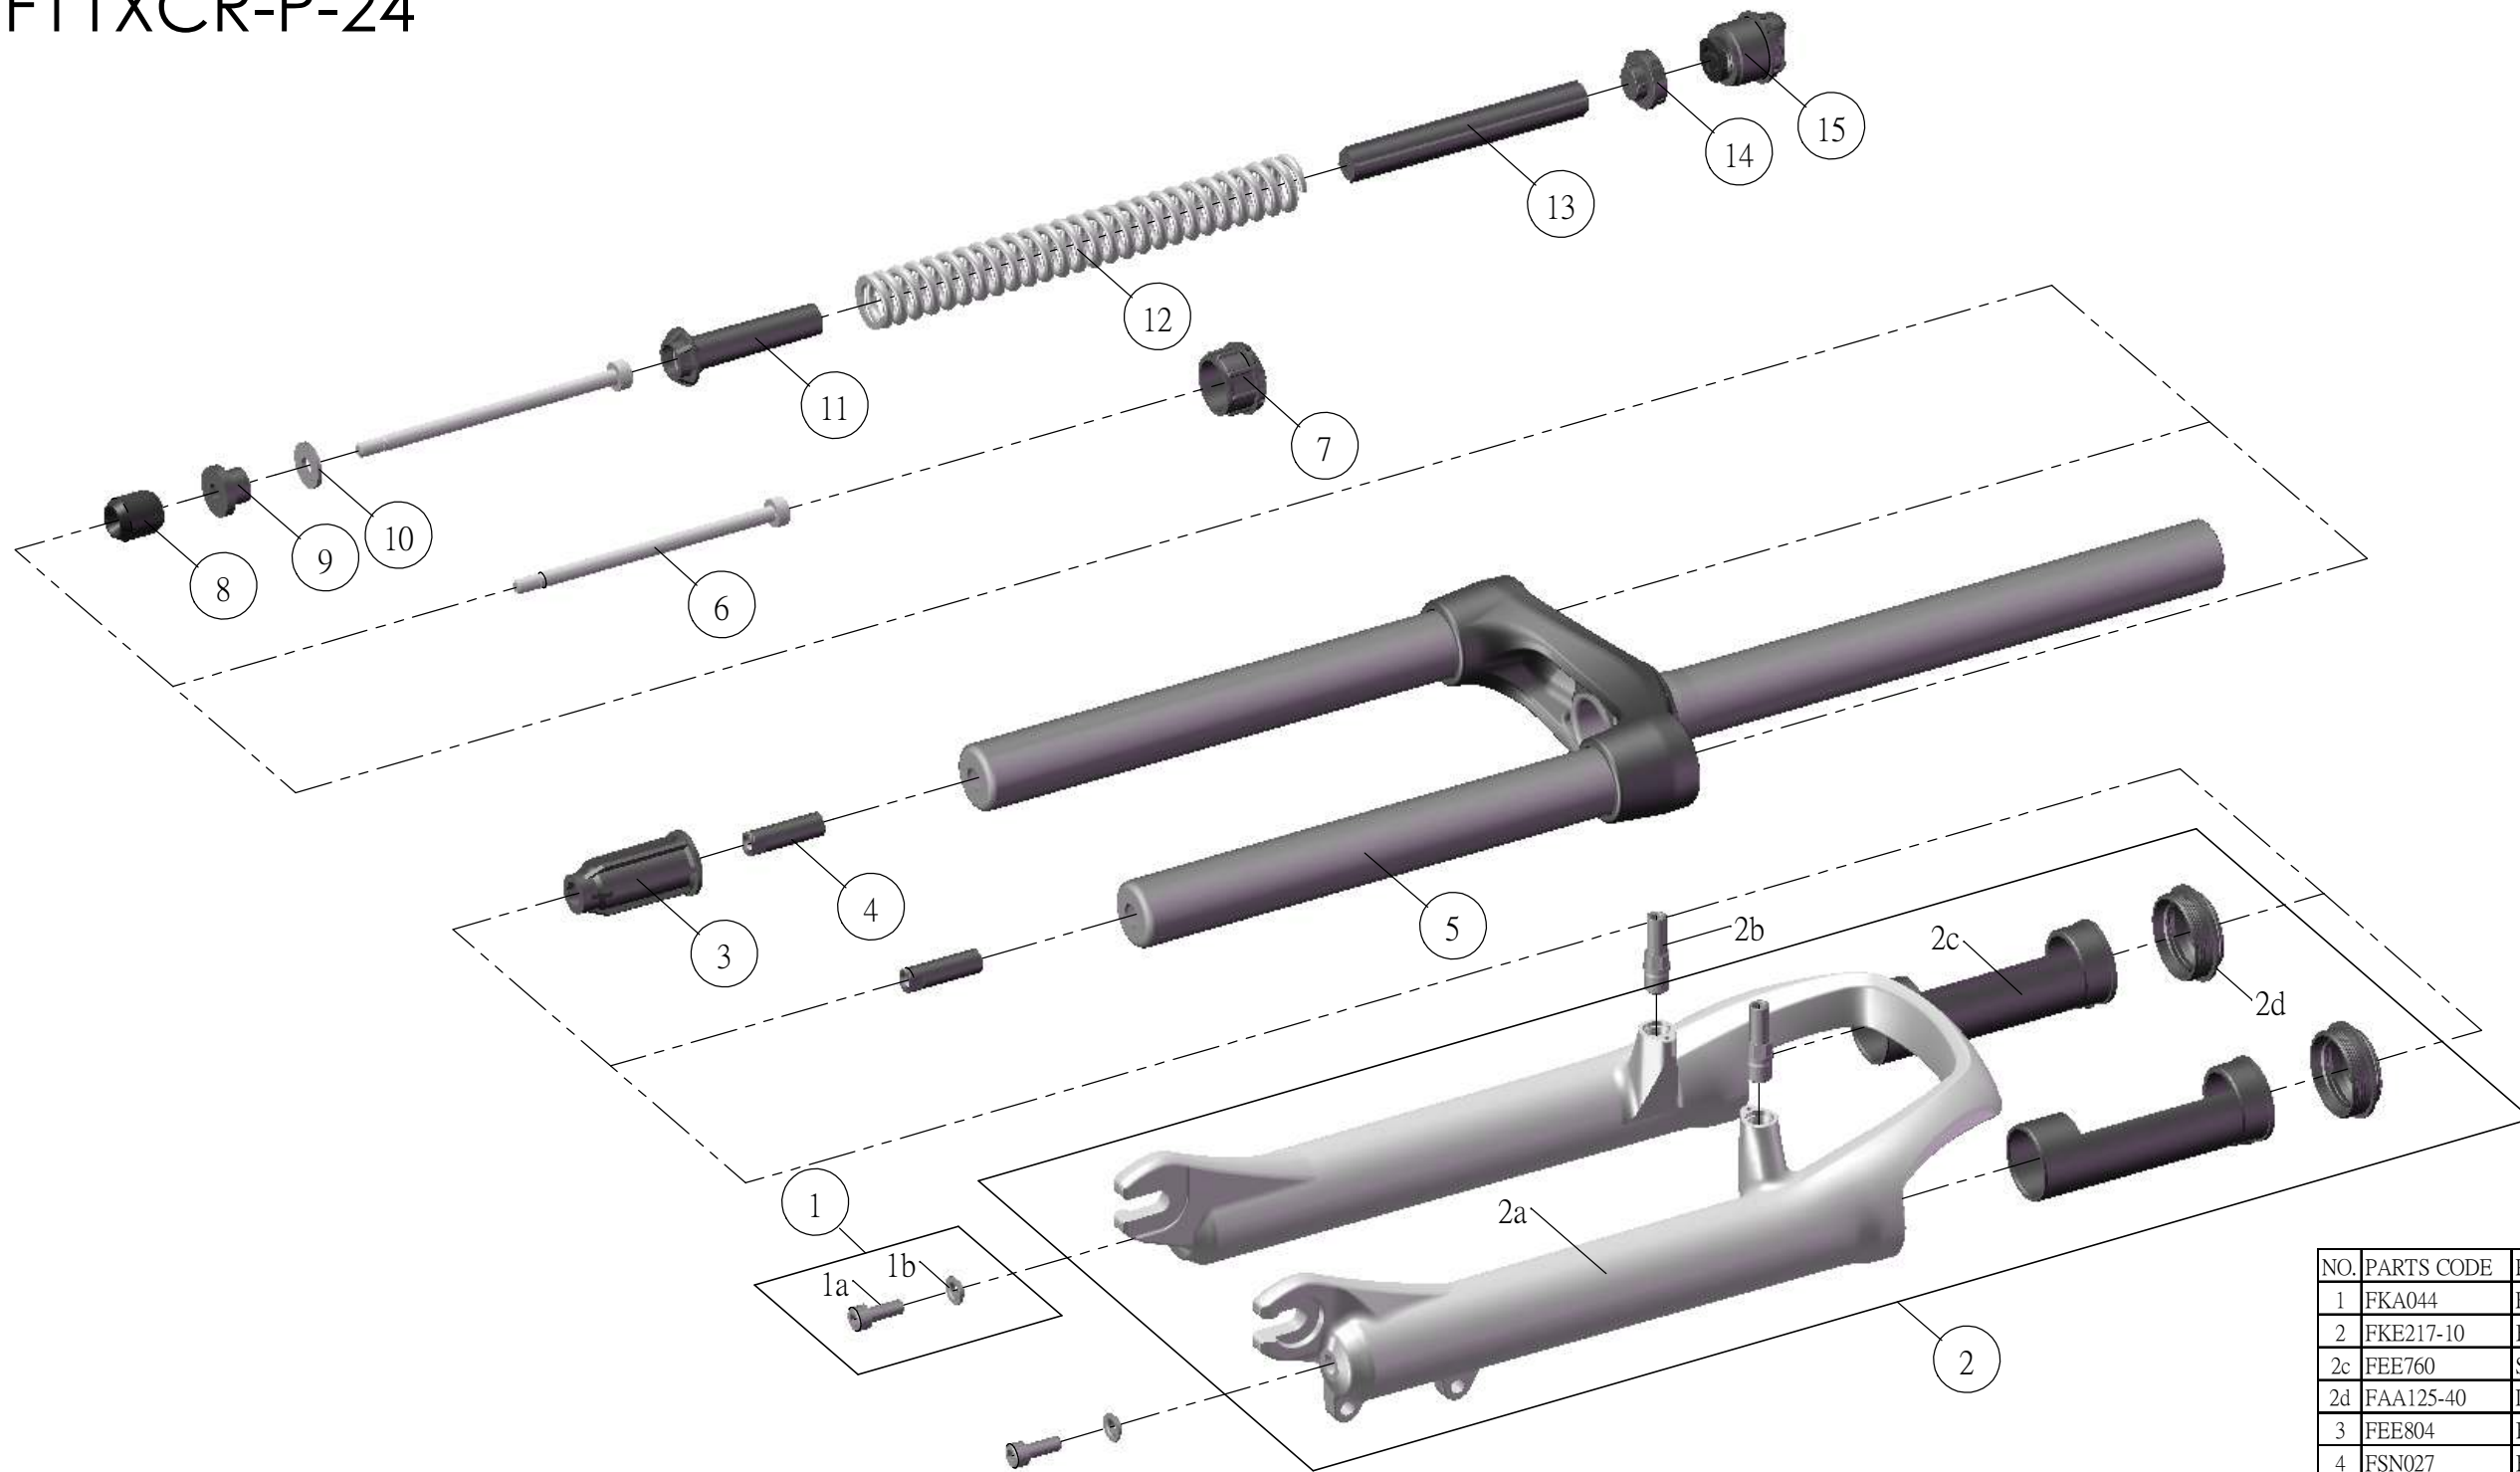

# SUNTOUR

SF11XCR-P-24

NO.	PARTS CODE	PARTS NAME	50	63	QT
1	FKA044	FIXING BOLT SET	*	*	2
2	FKE217-10	BOTTOM CASE ASSY	*	*	1
2c	FEE760	SLIDER SLEEVE	*	*	2
2d	FAA125-40	DUST SEAL	*	*	2
3	FEE804	BOTTOM STOPPER	*	*	1
4	FSN027	BOTTOM NUT	*	*	2
5	FKE182-31	UPPER ASSY	*	*	1
6	FSB067-63	FIXING BOLT	*	*	2
7	FEE676	CAP	*	*	1
8	FEP086	REBOUND RUBBER	*	*	1
9	FEE452	REBOUND SPACER	*		1
10	FSW042	WASHER	*	*	1
11	FEE765	SPRING GUIDE L	*	*	1
12	FEP413	MAIN SPRING	*		1
	FEP416			*	1
13	FEP131-08	DAMPER	*	*	1
14	FEE389-30	SPRING GUIDE U	*	*	1
15	FKA008-12	ADJUSTER ASSY	*	*	1