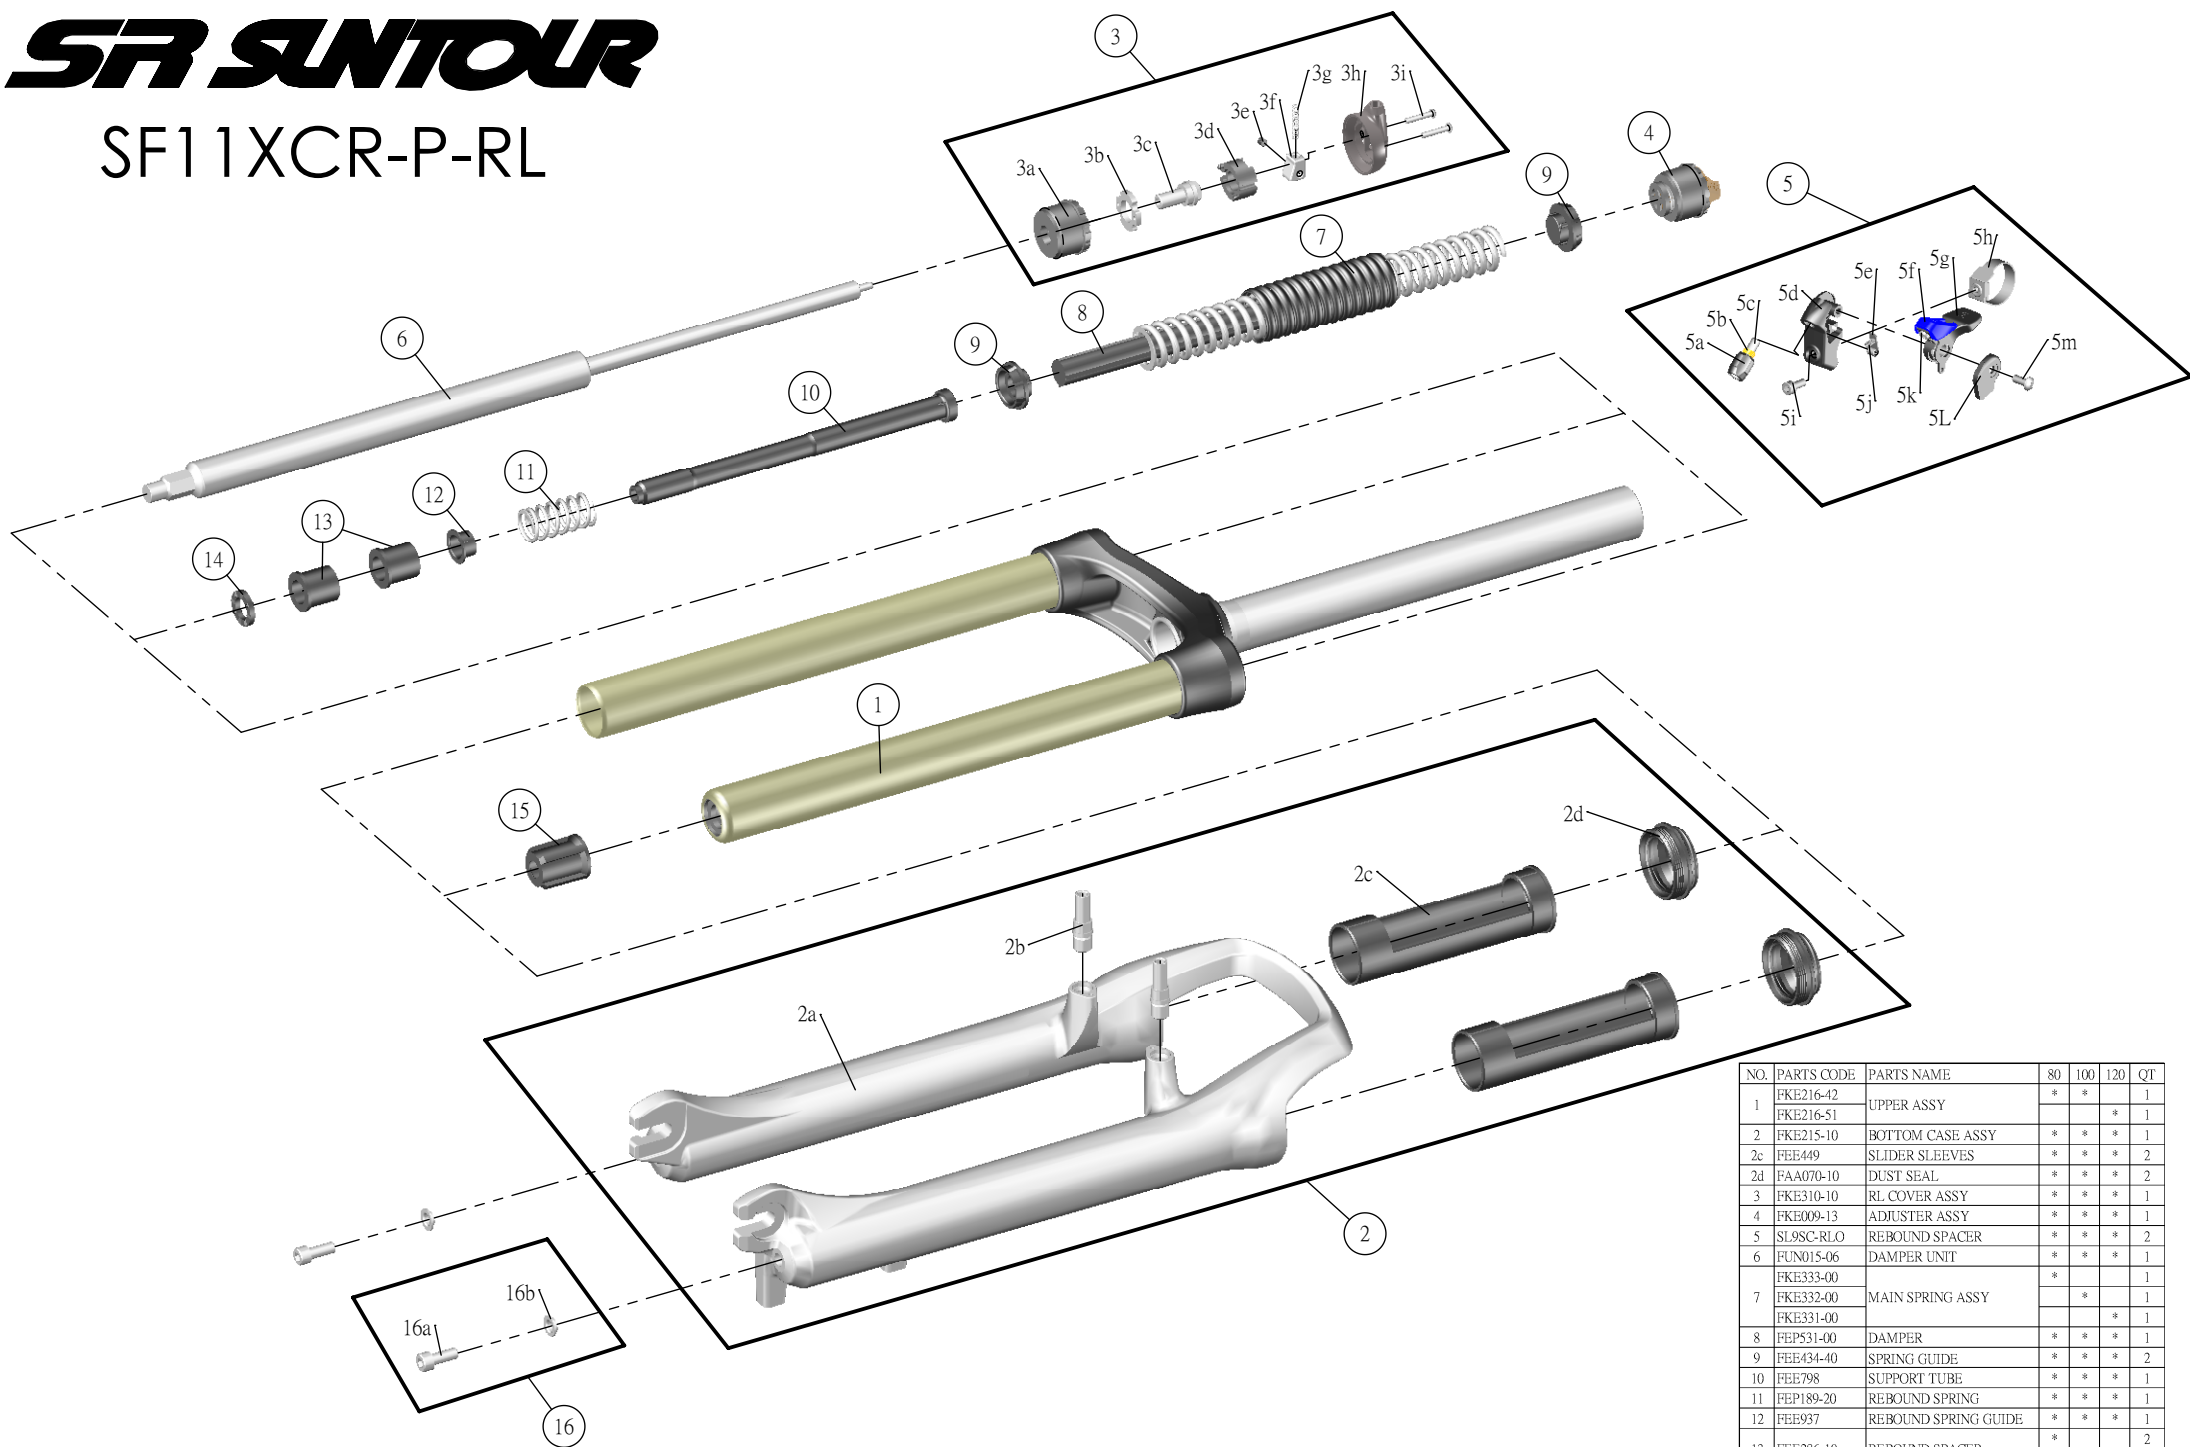

SR SUNTOUR

SF11XCR-P-RL

NO.	PARTS CODE	PARTS NAME	80	100	120	QT
1	FKE216-42	UPPER ASSY	*	*	*	1
	FKE216-51					1
2	FKE215-10	BOTTOM CASE ASSY	*	*	*	1
2c	FEE449	SLIDER SLEEVES	*	*	*	2
2d	FAA070-10	DUST SEAL	*	*	*	2
3	FKE310-10	RL COVER ASSY	*	*	*	1
4	FKE009-13	ADJUSTER ASSY	*	*	*	1
5	SL9SC-RLO	REBOUND SPACER	*	*	*	2
6	FUN015-06	DAMPER UNIT	*	*	*	1
7	FKE333-00	MAIN SPRING ASSY	*			1
	FKE332-00			*		1
	FKE331-00				*	1
8	FEP531-00	DAMPER	*	*	*	1
9	FEE434-40	SPRING GUIDE	*	*	*	2
10	FEE798	SUPPORT TUBE	*	*	*	1
11	FEP189-20	REBOUND SPRING	*	*	*	1
12	FEE937	REBOUND SPRING GUIDE	*	*	*	1
13	FEE286-10	REBOUND SPACER	*			2
				*		1
14	FEP053-10	REBOUND RUBBER	*	*	*	1
15	FEE799	BOTTOM STOPPER	*	*	*	1
16	FKA044	FIXING BOLT SET	*	*	*	2