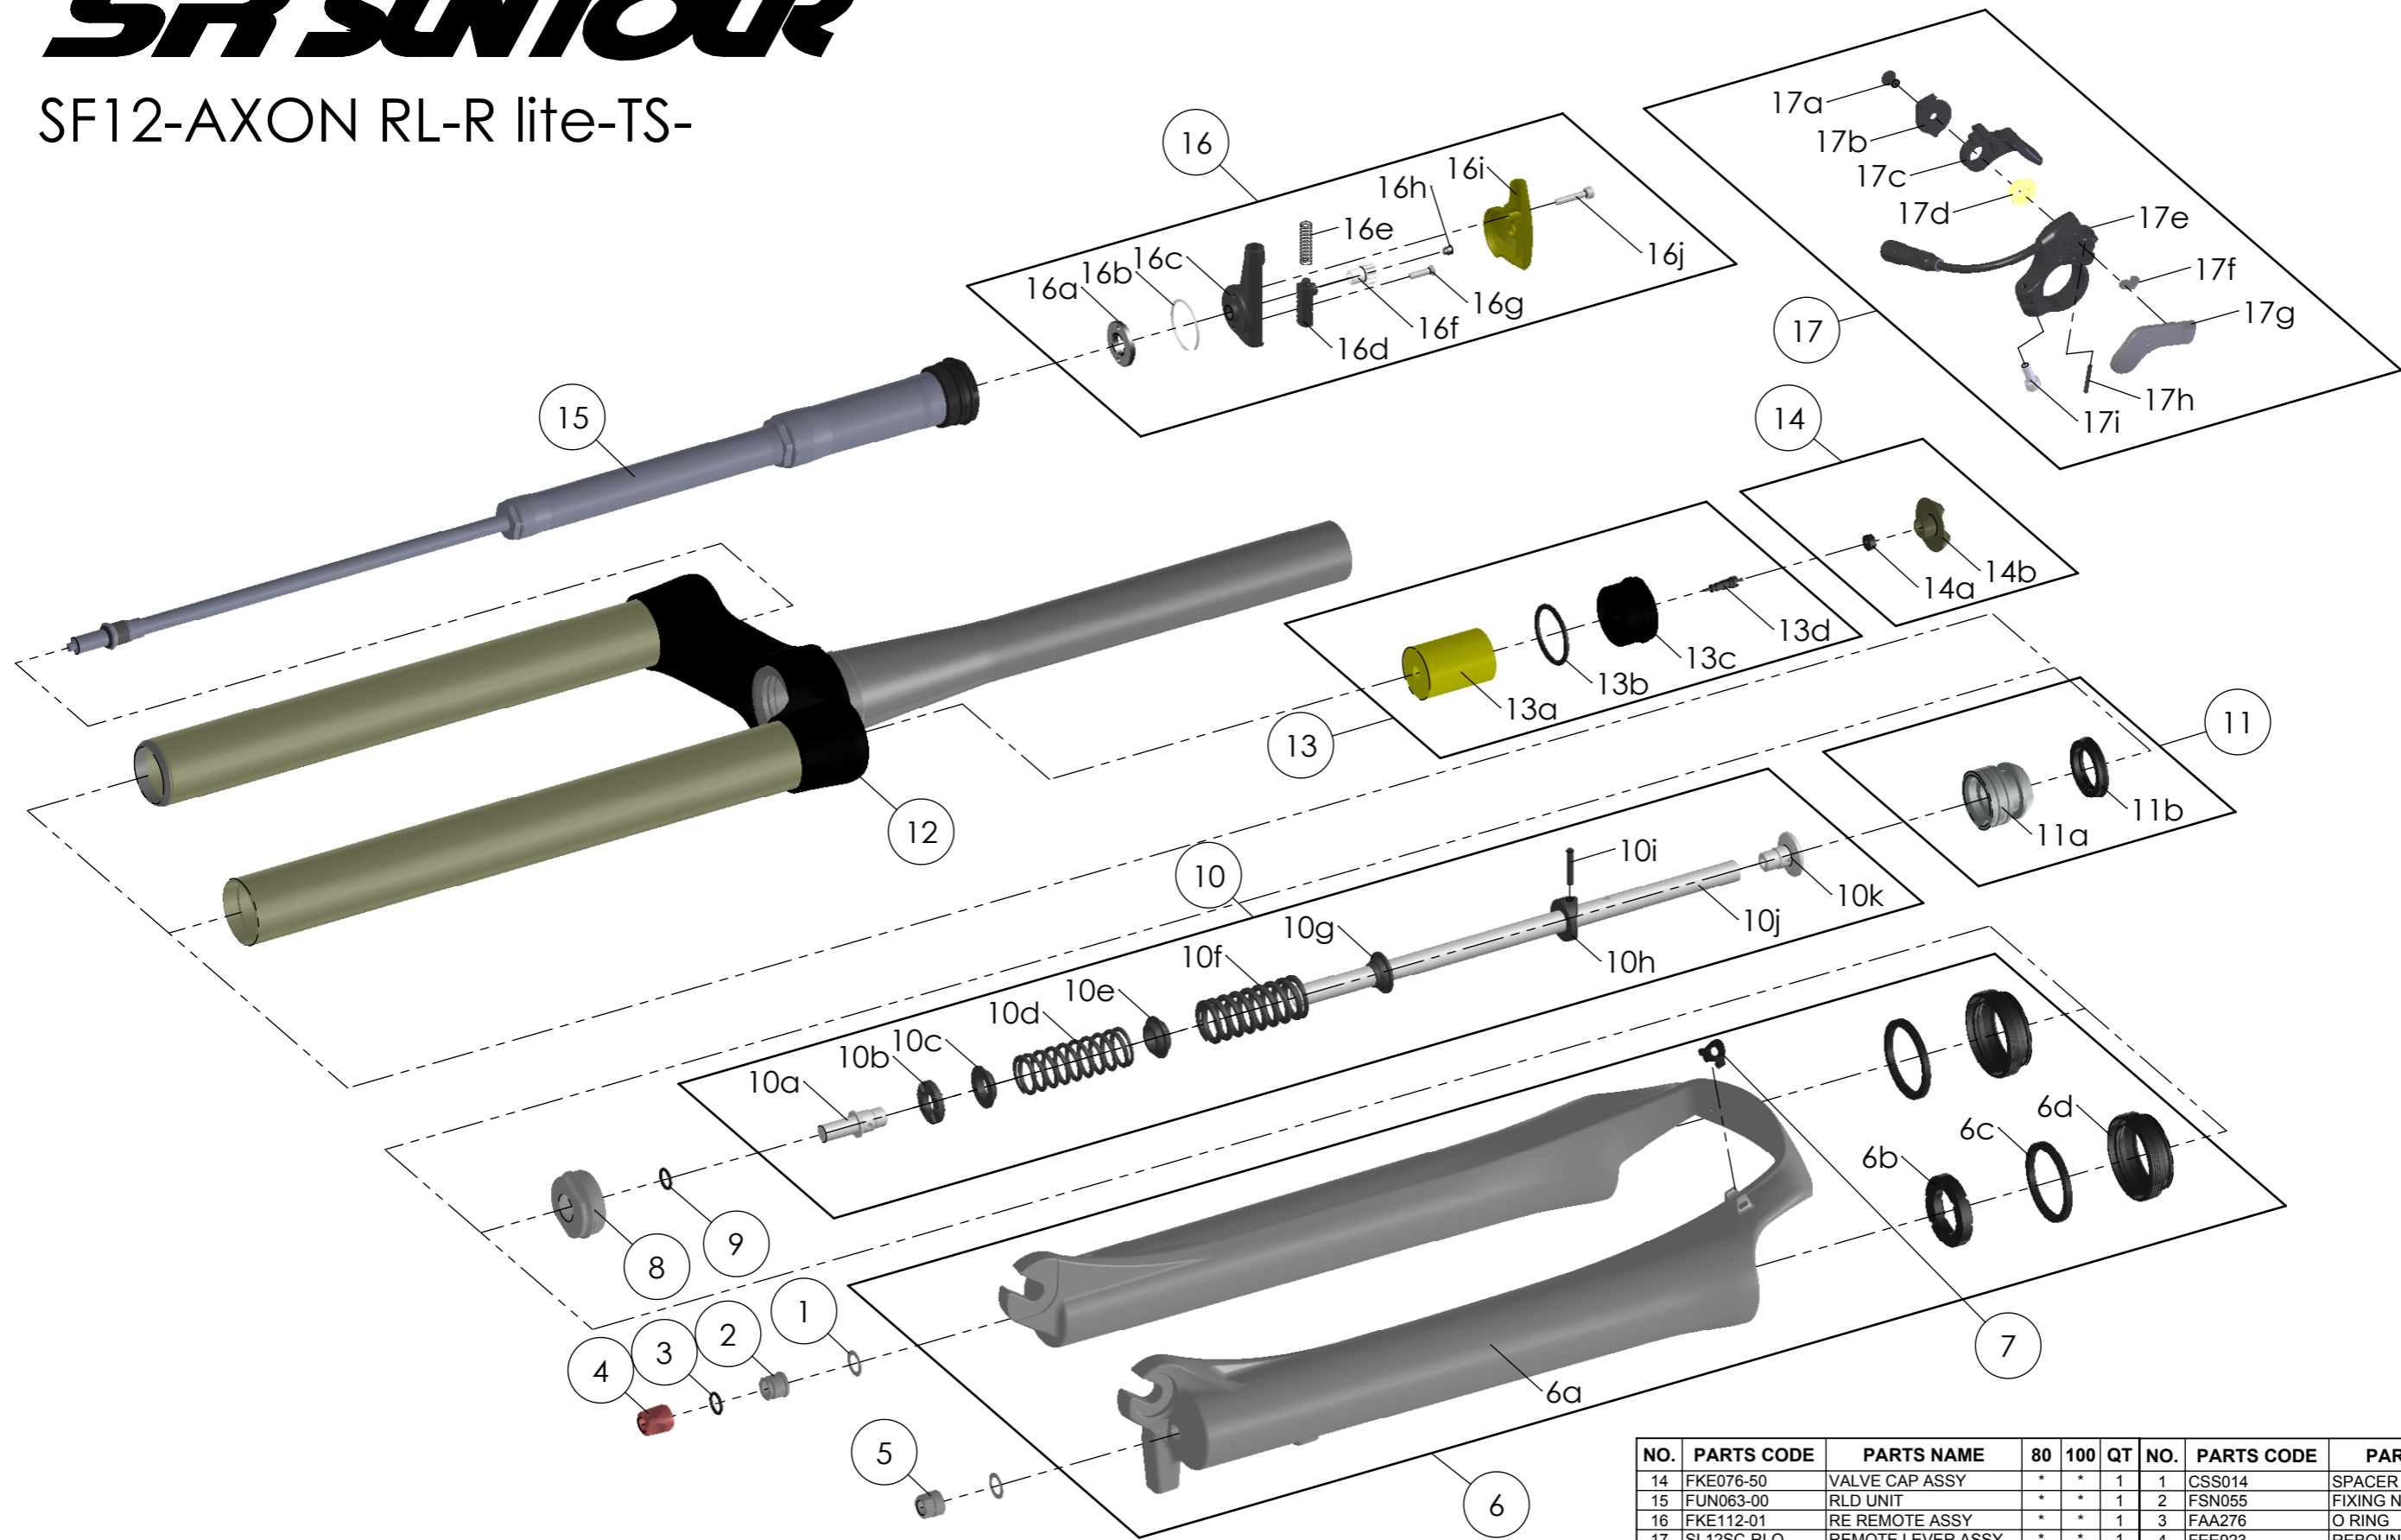

SR SUNTOUR

SF12-AXON RL-R lite-TS-

NO.	PARTS CODE	PARTS NAME	80	100	QT	NO.	PARTS CODE	PARTS NAME	80	100	QT
14	FKE076-50	VALVE CAP ASSY	*	*	1	1	CSS014	SPACER	*	*	2
15	FUN063-00	RLD UNIT	*	*	1	2	FSN055	FIXING NUT	*	*	1
16	FKE112-01	RE REMOTE ASSY	*	*	1	3	FAA276	O RING	*	*	1
17	SL12SC-RLO	REMOTE LEVER ASSY	*	*	1	4	FEE923	REBOUND KNOB	*	*	1
						5	FSN033	FIXING NUT	*	*	1
						6	FKE432-08	BOTTOM CASE ASSY	*	*	1
						6b	FEP233-10	BOTTOM BUMPER	*	*	1
						6c	FAA207	OIL WIPER	*	*	2
						6d	FAA169-30	DUST SEAL	*	*	2
						7	FEG034	CABLE CLIP	*	*	1
						8	FEE243-20	FORK NOSE	*	*	1
						9	FAA175	O RING	*	*	1
						10	FKE115-10	SUPPORT TUBE ASSY	*	*	1
							FKE115-00		*	*	1
						11	FKA022-20	PISTON UNIT	*	*	1
						12	FKE437-02	UPPER ASSY	*	*	1
						13	FKE075-24	AIR CAP ASSY	*	*	1