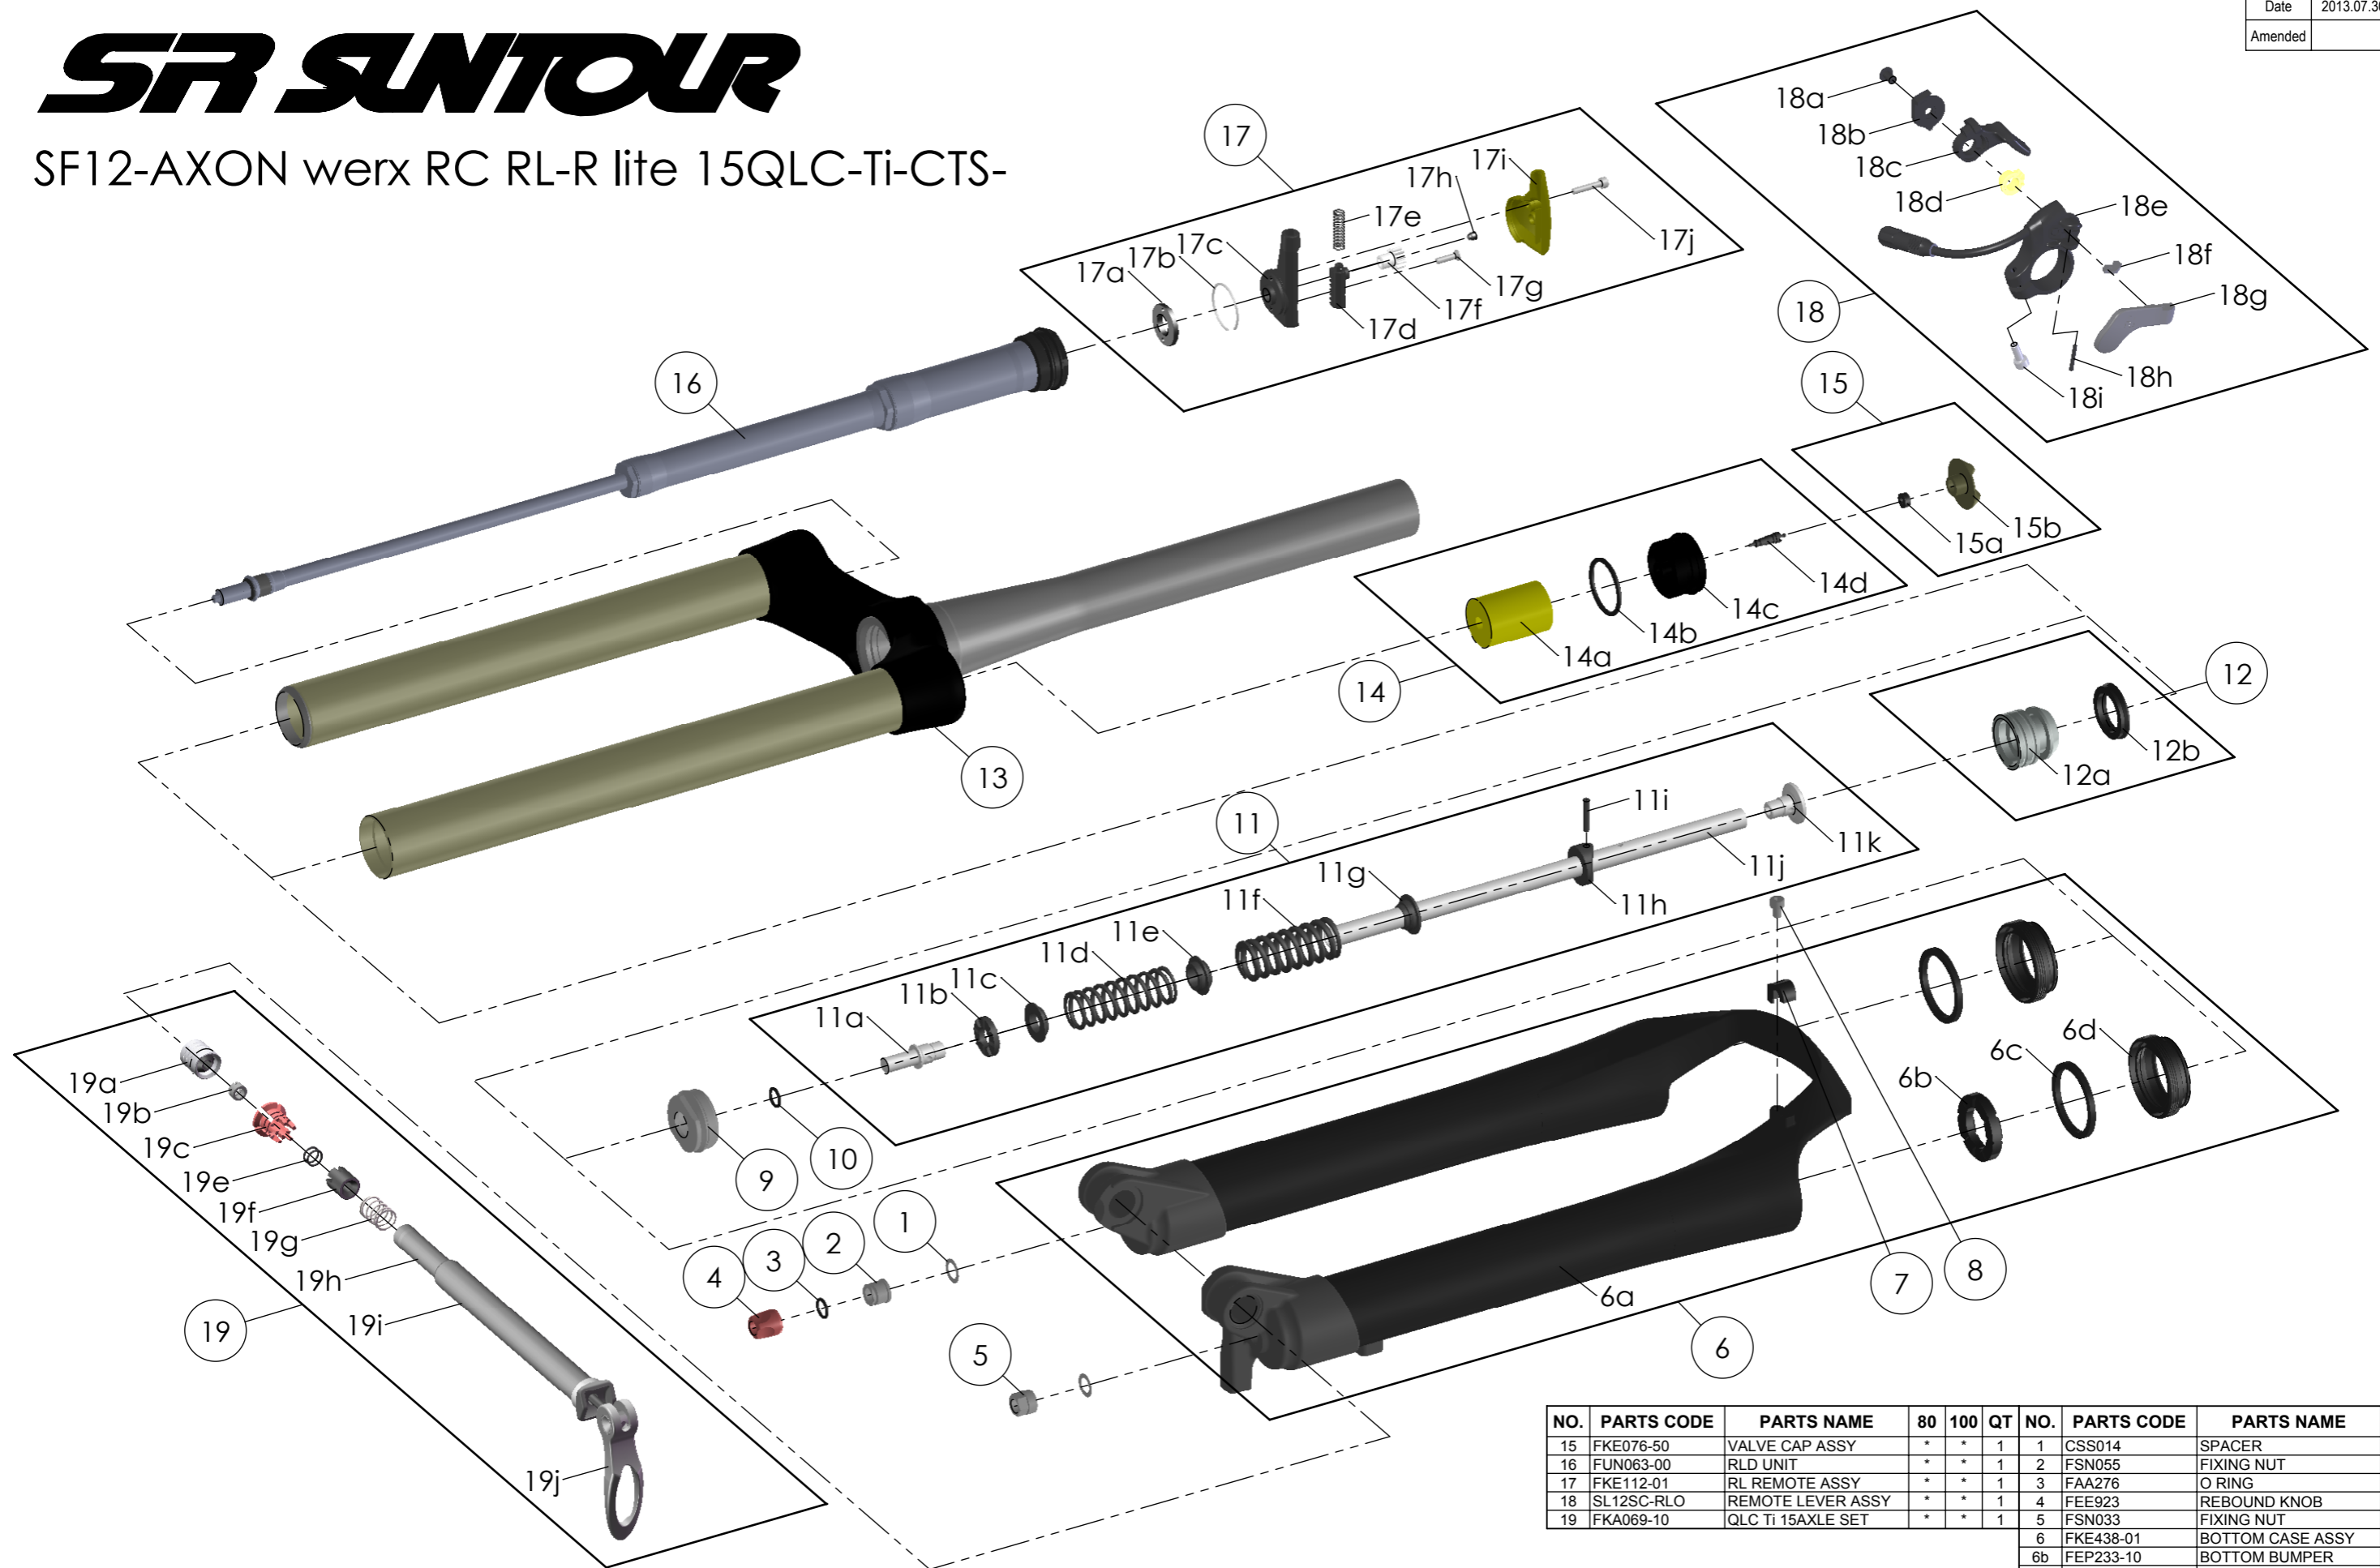

SF SUNTOUR

SF12-AXON werx RC RL-R lite 15QLC-Ti-CTS-

Date	2013.07.30	Version	1
Amended			

NO.	PARTS CODE	PARTS NAME	80	100	QT	NO.	PARTS CODE	PARTS NAME	80	100	QT
15	FKE076-50	VALVE CAP ASSY	*	*	1	1	CSS014	SPACER	*	*	2
16	FUN063-00	RLD UNIT	*	*	1	2	FSN055	FIXING NUT	*	*	1
17	FKE112-01	RL REMOTE ASSY	*	*	1	3	FAA276	O RING	*	*	1
18	SL12SC-RLO	REMOTE LEVER ASSY	*	*	1	4	FEE923	REBOUND KNOB	*	*	1
19	FKA069-10	QLC TI 15AXLE SET	*	*	1	5	FSN033	FIXING NUT	*	*	1
						6	FKE438-01	BOTTOM CASE ASSY	*	*	1
						6b	FEP233-10	BOTTOM BUMPER	*	*	1
						6c	FAA207	OIL WIPER	*	*	2
						6d	FAA169-30	DUST SEAL	*	*	2
						7	FEE797	BRAKE HOSE GUIDE	*	*	1
						8	FSB153	GUIDE FIXING BOLT	*	*	1
						9	FEE243-20	FORK NOSE	*	*	1
						10	FAA175	ORING	*	*	1
						11	FKE115-10	SUPPORT TUBE ASSY	*	*	1
							FKE115-00		*	*	1
						12	FKA022-20	PISTON UNIT	*	*	1
						13	FKE405-03	UPPER ASSY	*	*	1
						14	FKE075-24	AIR CAP ASSY	*	*	1