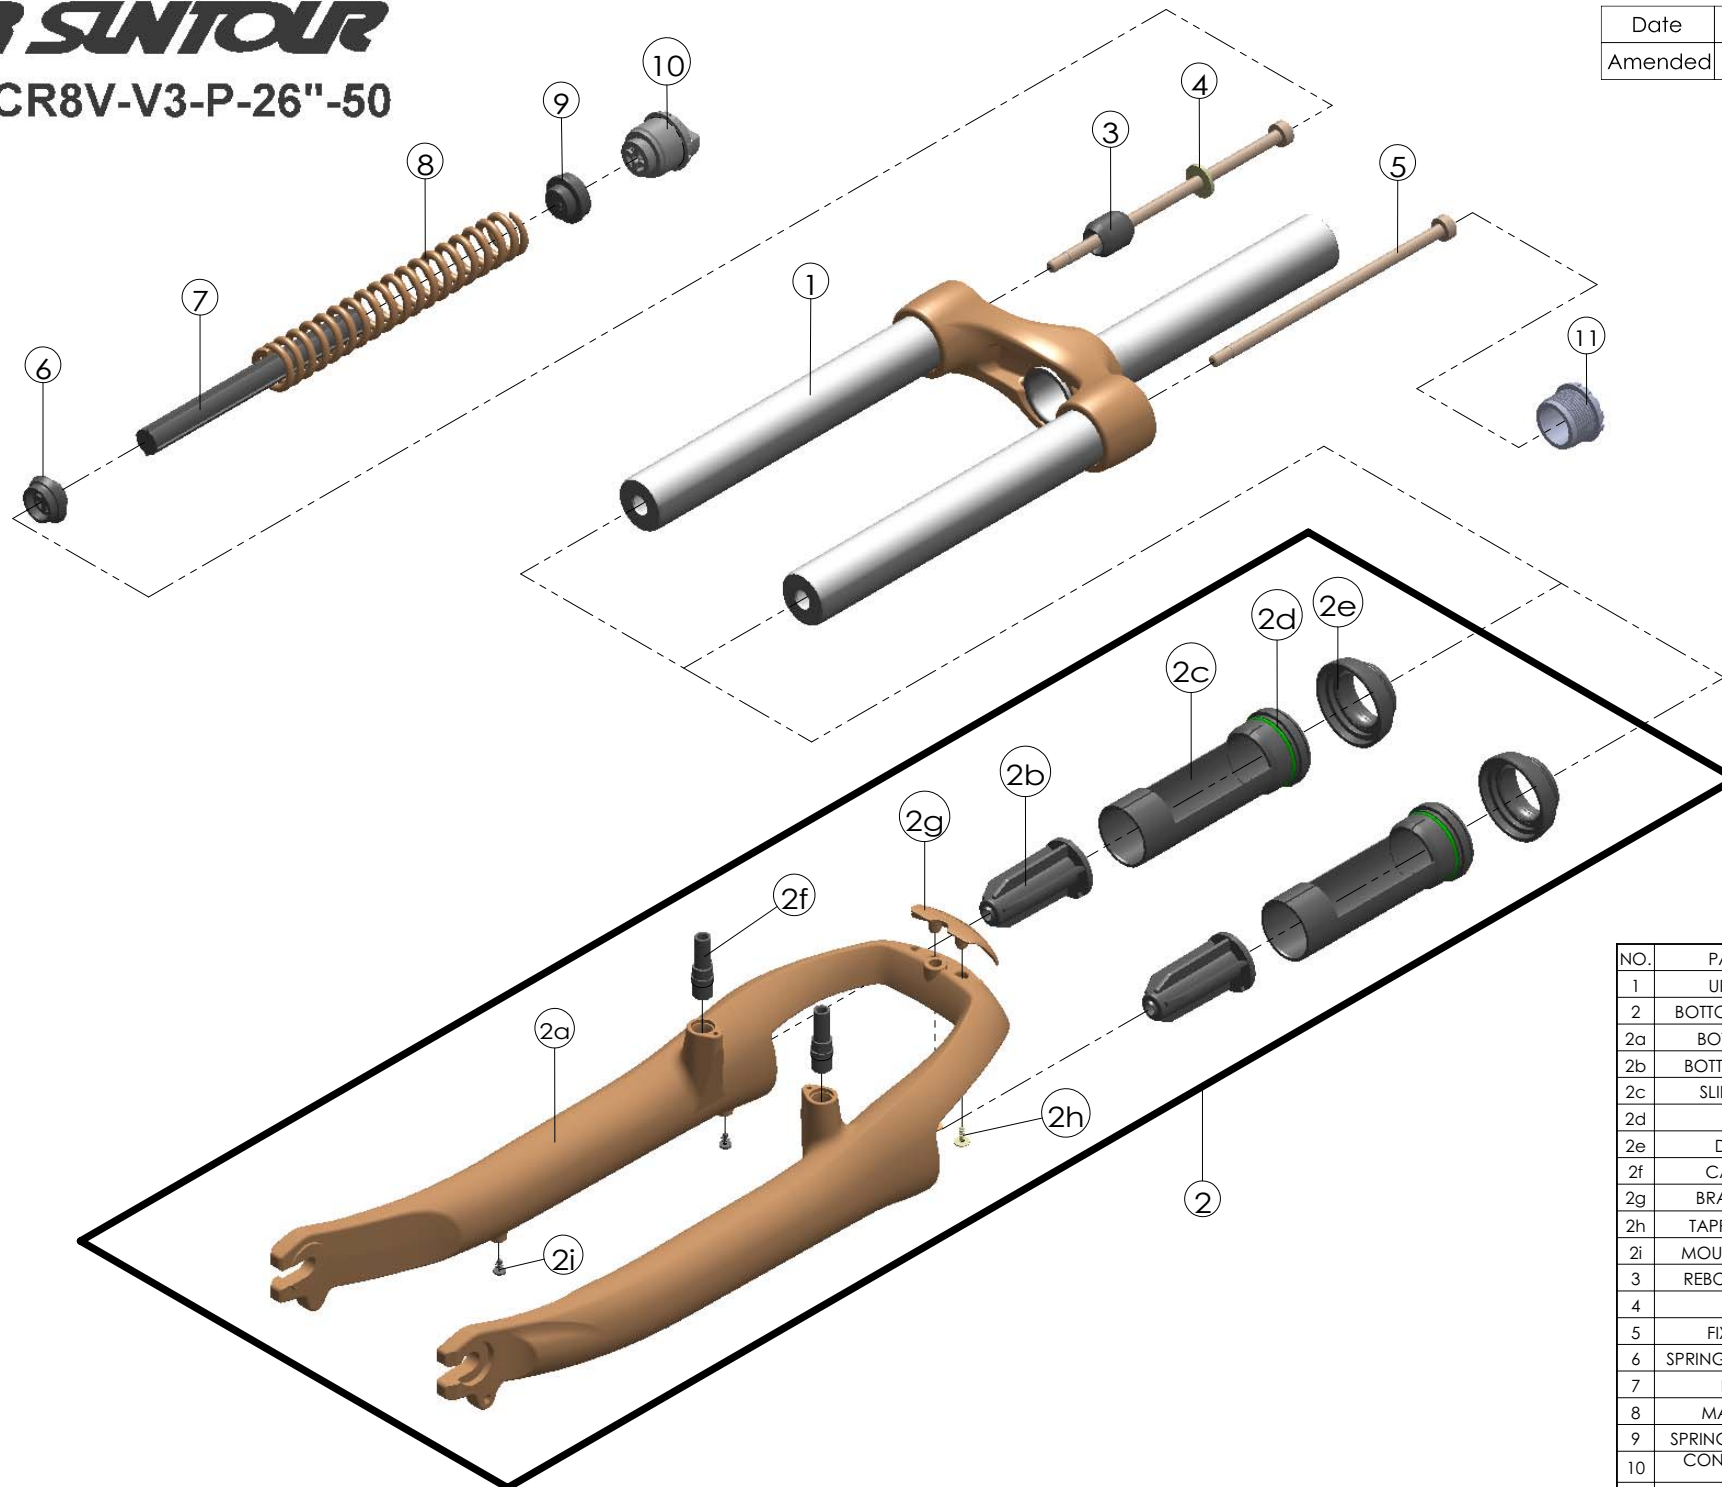

# SUNTOUR

## SF12-CR8V-V3-P-26"-50

Date	2011.5.5	Version	1
Amended			

NO.	PART NAME	PART CODE	QTY.
1	UPPER ASSY	FKE236-90	1
2	BOTTOM CASE ASSY	FKE243-01	1
2a	BOTTOM CASE	FPB325	1
2b	BOTTOM STOPPER	FEE505-10	2
2c	SLIDER SLEEVE	FEE789	2
2d	O RING	FAA192	2
2e	DUST SEAL	FAA129	2
2f	CANTI BOSS	FSB241-16	2
2g	BRACE COVER	FEE602	1
2h	TAPPING SCREW	FSB114-10	2
2i	MOUNT CAP $\Phi 4.4$	FAA199-10	2
3	REBOUND RUBBER	FEP086-10	1
4	WASHER	FSW003	1
5	FIXING BOLT	FSB111-10	2
6	SPRING GUIDE LOWER	FEE468-10	1
7	DAMPER	FEP262-40	1
8	MAIN SPRING	FEP418	1
9	SPRING GUIDE UPPER	FEE467-10	1
10	CONTROL ADJUST SYSTEM	FKE008-11	1
11	CAP	FEE830	1