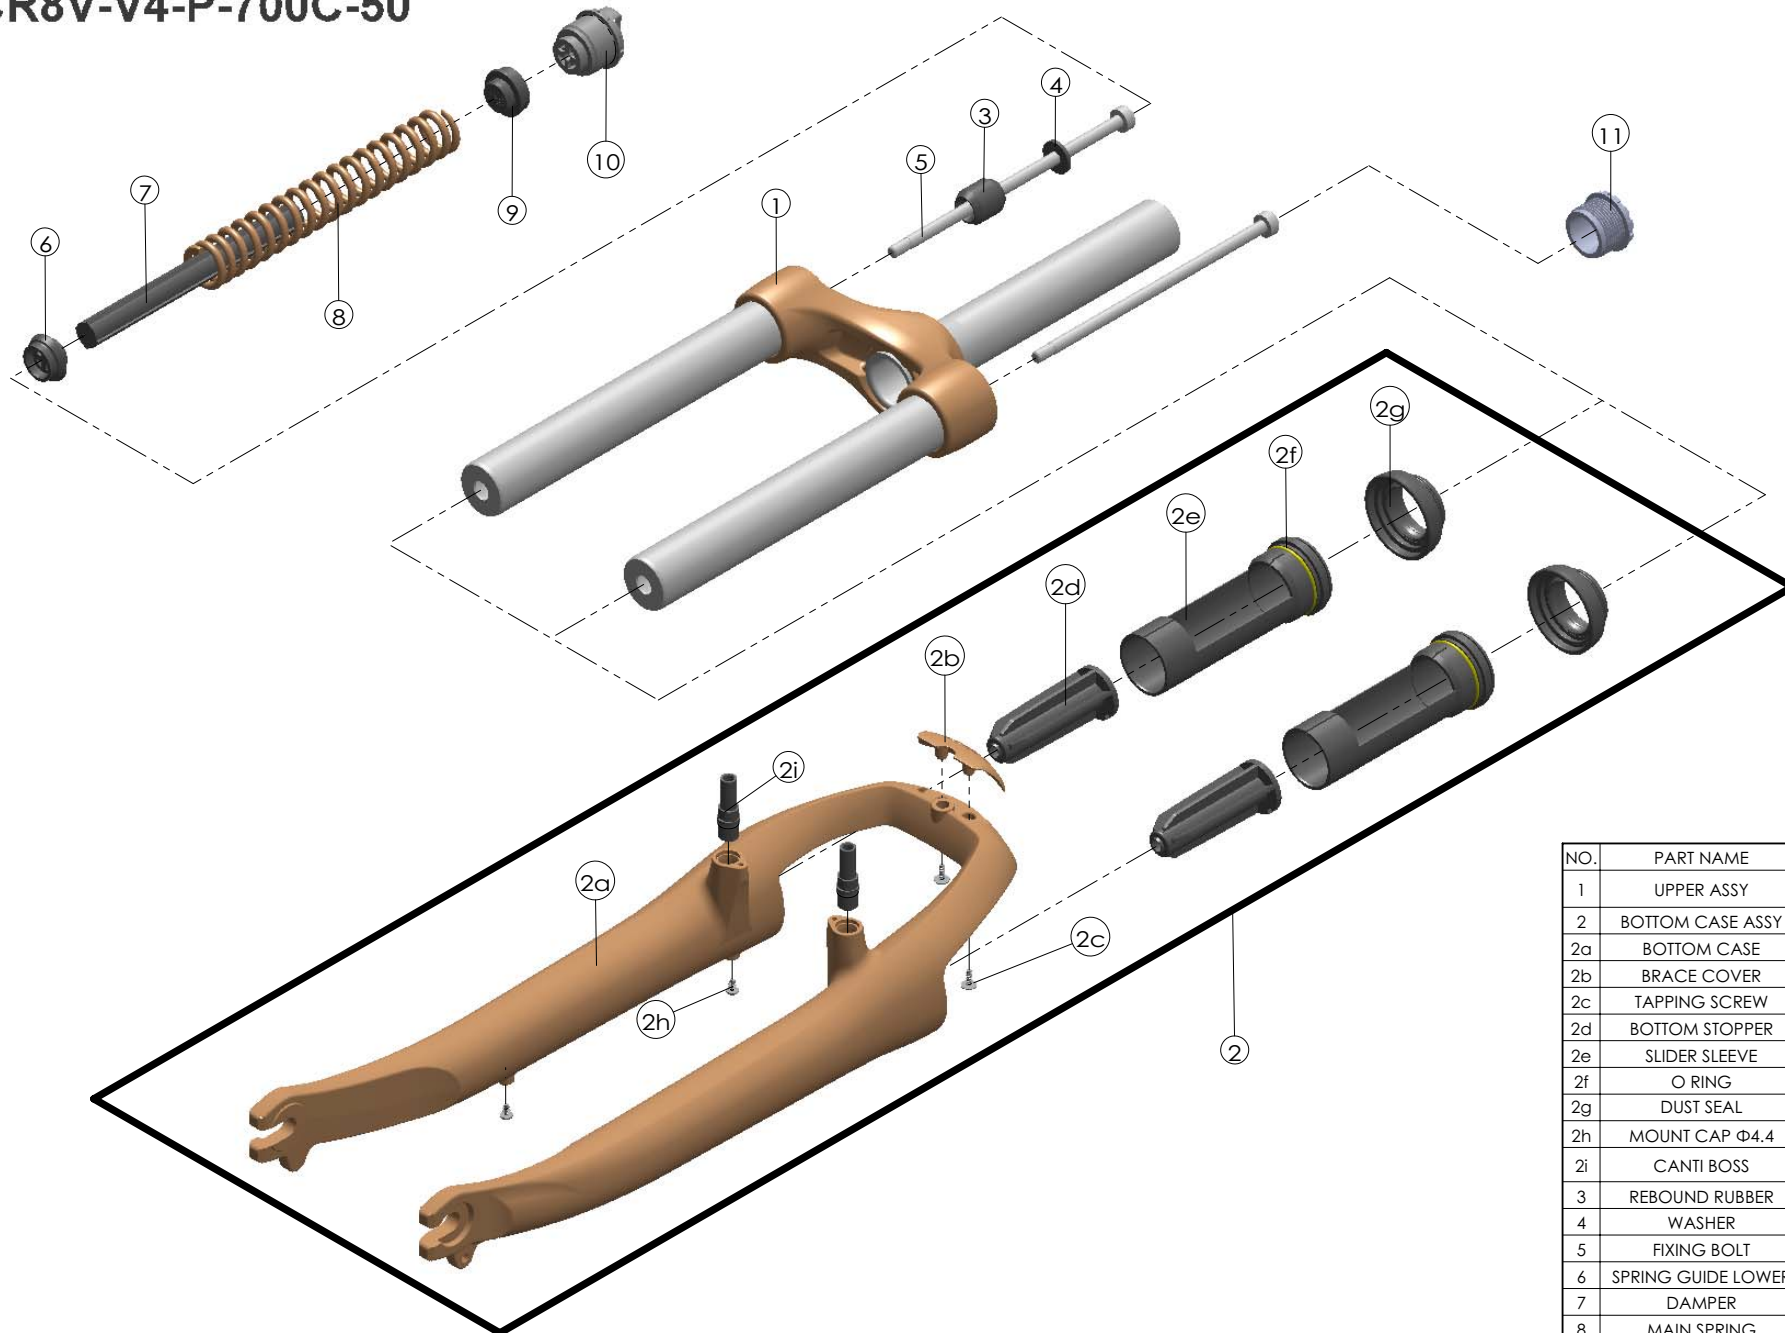

SUNTOUR

SF12-CR8V-V4-P-700C-50

Date	2011.8.4	Version	1
Amended			

NO.	PART NAME	PART CODE	QTY.
1	UPPER ASSY	FKE236-90	1
2	BOTTOM CASE ASSY	FKE424-01	1
2a	BOTTOM CASE	FPB328	1
2b	BRACE COVER	FEE602	1
2c	TAPPING SCREW	FSB114-10	2
2d	BOTTOM STOPPER	FEE505	2
2e	SLIDER SLEEVE	FEE789	2
2f	O RING	FAA192	2
2g	DUST SEAL	FAA129	2
2h	MOUNT CAP $\Phi 4.4$	FAA199-10	2
2i	CANTI BOSS	FSB241-16	2
3	REBOUND RUBBER	FEP086-10	1
4	WASHER	FSW003	1
5	FIXING BOLT	FSB111	2
6	SPRING GUIDE LOWER	FEE468-10	1
7	DAMPER	FEP262-40	1
8	MAIN SPRING	FEP418	1
9	SPRING GUIDE UPPER	FEE467-10	1
10	CONTROL ADJUST SYSTEM	FKE008-11	1
11	CAP	FEE830	1