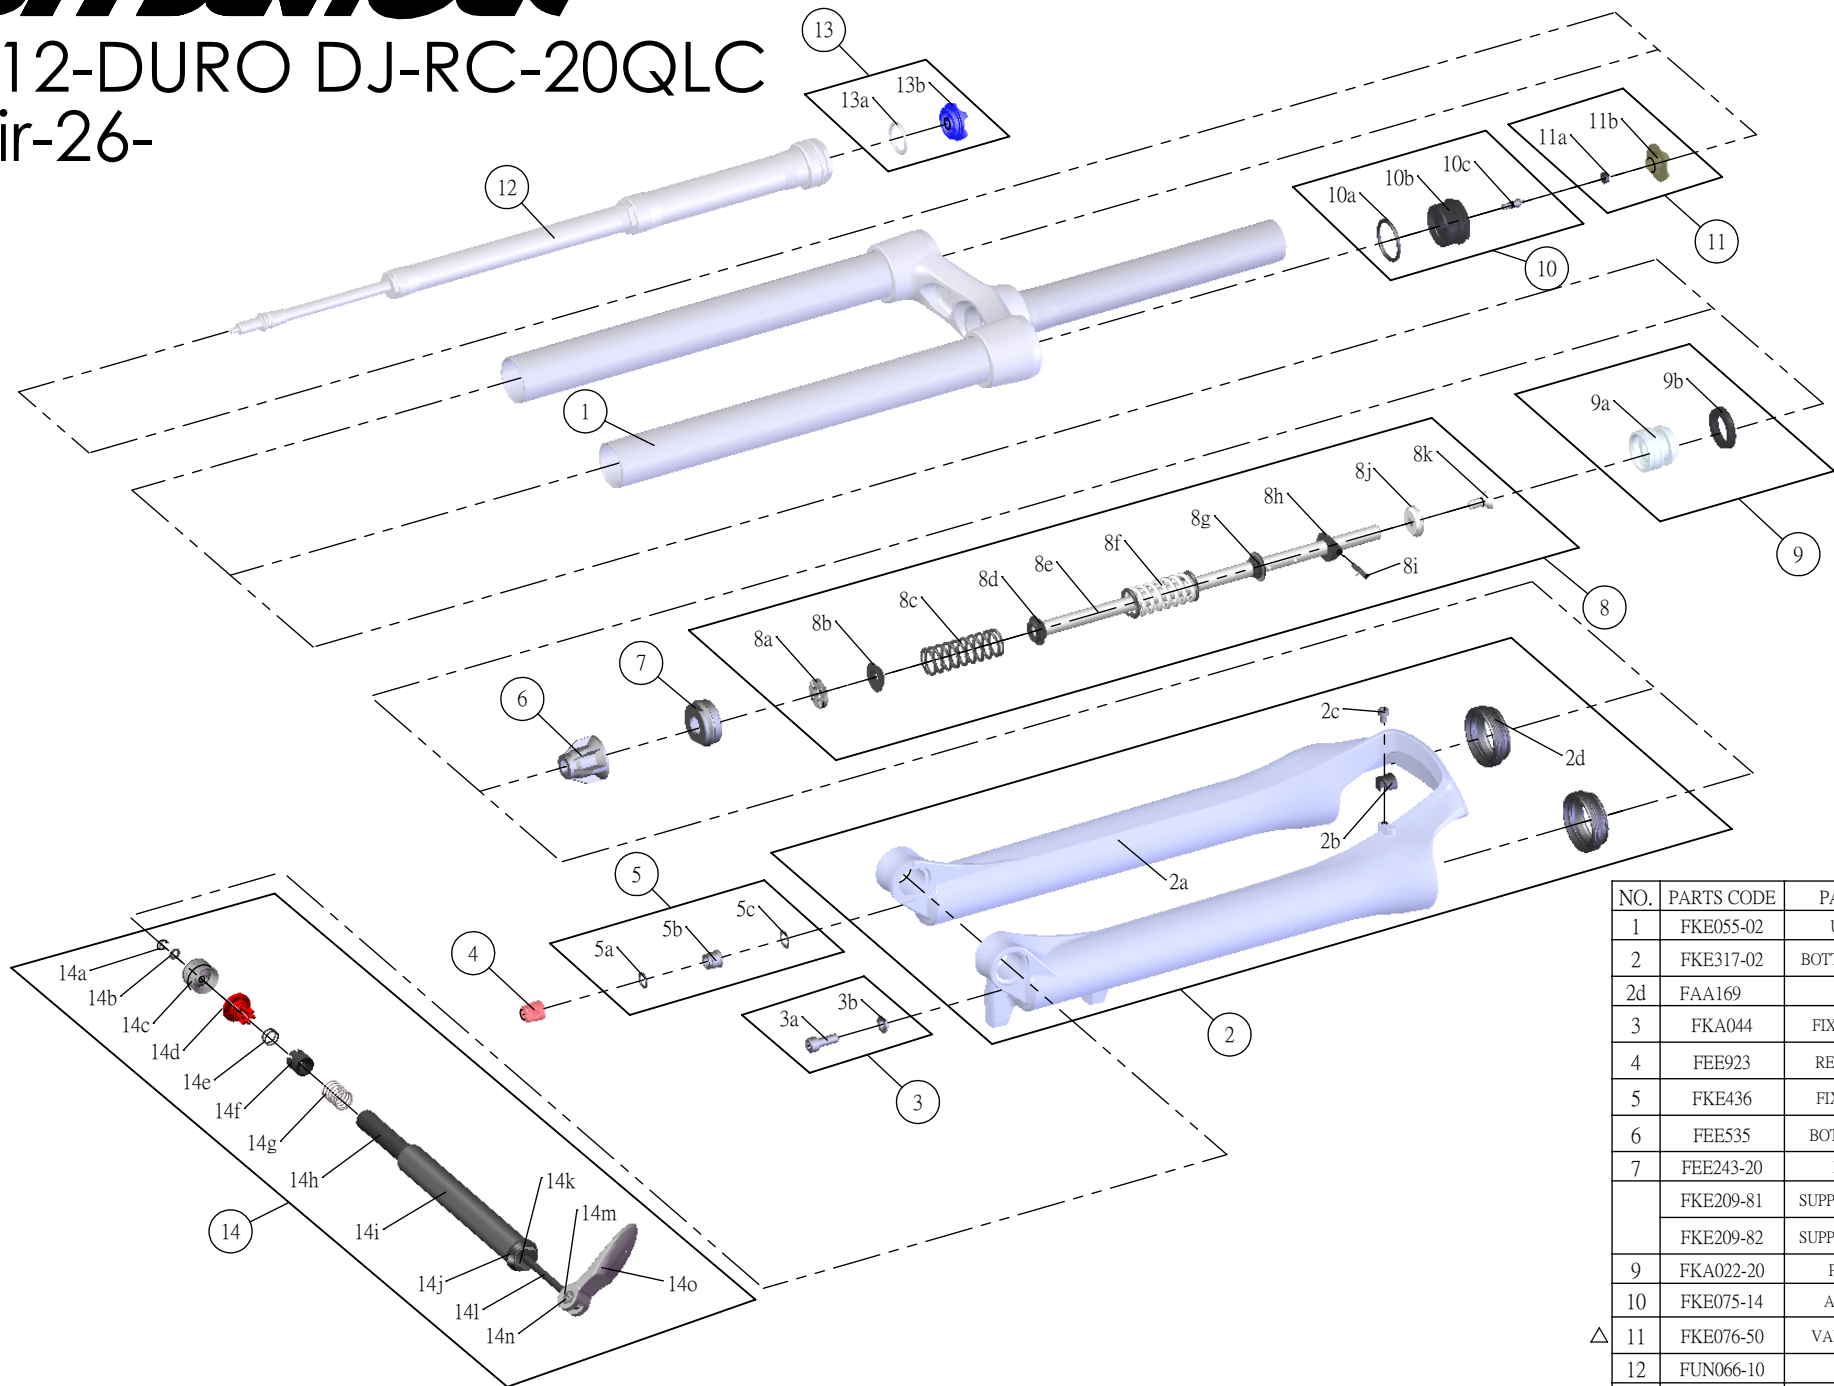

SUNTOUR

SF12-DURO DJ-RC-20QLC -air-26-

Date	2013.07.18	Version	3
Amended	2024.03.20		

NO.	PARTS CODE	PARTS NAME	80	100	QT
1	FKE055-02	UPPER ASSY	*	*	1
2	FKE317-02	BOTTOM CASE ASSY	*	*	1
2d	FAA169	DUST SEAL	*	*	2
3	FKA044	FIXING BOLT SET	*	*	1
4	FEE923	REBOUND KNOB	*	*	1
5	FKE436	FIXING NUT SET	*	*	1
6	FEE535	BOTTOM STOPPER	*	*	1
7	FEE243-20	FORK NOSE	*	*	1
	FKE209-81	SUPPORT TUBE ASSY		*	1
	FKE209-82	SUPPORT TUBE ASSY	*		1
9	FKA022-20	PISTON UNIT	*	*	1
10	FKE075-14	AIR CAP ASSY	*	*	1
△ 11	FKE076-50	VALVE CAP ASSY	*	*	1
12	FUN066-10	RC UNIT	*	*	1
13	FKE441	ADJUST KNOB ASSY	*	*	1
14	FKA068-00	QLC20 AXLE SET	*	*	1