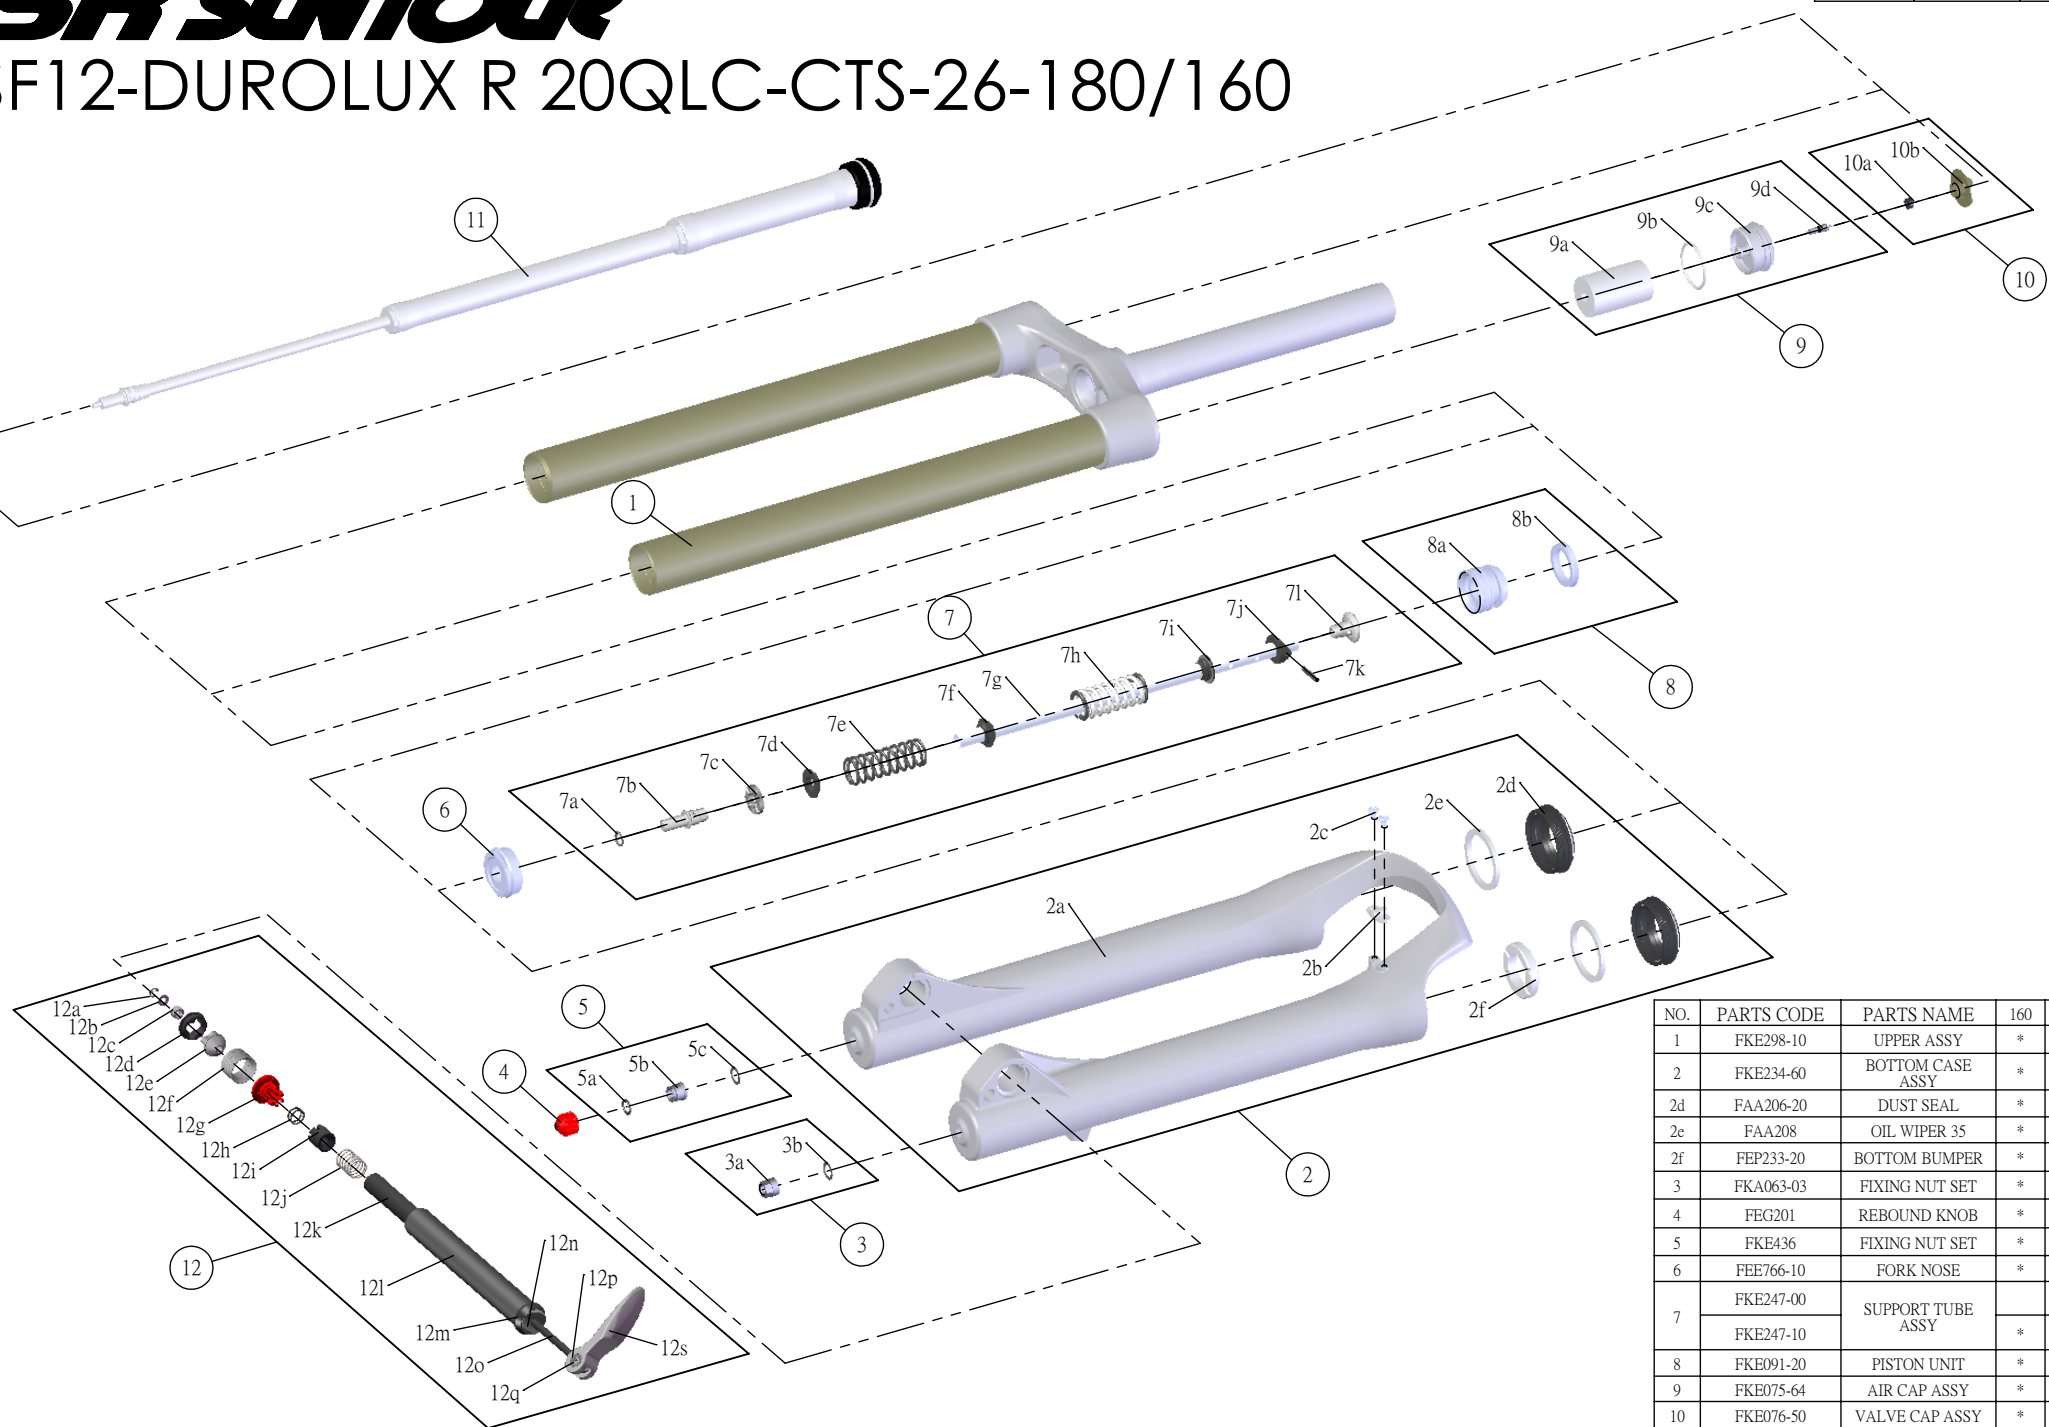

SUNTOUR

SF12-DUROLUX R 20QLC-CTS-26-180/160

Date	2013.07.18	Version	2
Amended	2014.02.19		

NO.	PARTS CODE	PARTS NAME	160	180	QT
1	FKE298-10	UPPER ASSY	*	*	1
2	FKE234-60	BOTTOM CASE ASSY	*	*	1
2d	FAA206-20	DUST SEAL	*	*	2
2e	FAA208	OIL WIPER 35	*	*	2
2f	FEP233-20	BOTTOM BUMPER	*	*	1
3	FKA063-03	FIXING NUT SET	*	*	1
4	FEG201	REBOUND KNOB	*	*	1
5	FKE436	FIXING NUT SET	*	*	1
6	FEE766-10	FORK NOSE	*	*	1
7	FKE247-00	SUPPORT TUBE ASSY		*	1
	FKE247-10		*		1
8	FKE091-20	PISTON UNIT	*	*	1
9	FKE075-64	AIR CAP ASSY	*	*	1
10	FKE076-50	VALVE CAP ASSY	*	*	1
11	FUN065-00	R UNIT	*	*	1
△ 12	FKA068-00	QLC20 AXLE SET	*	*	1