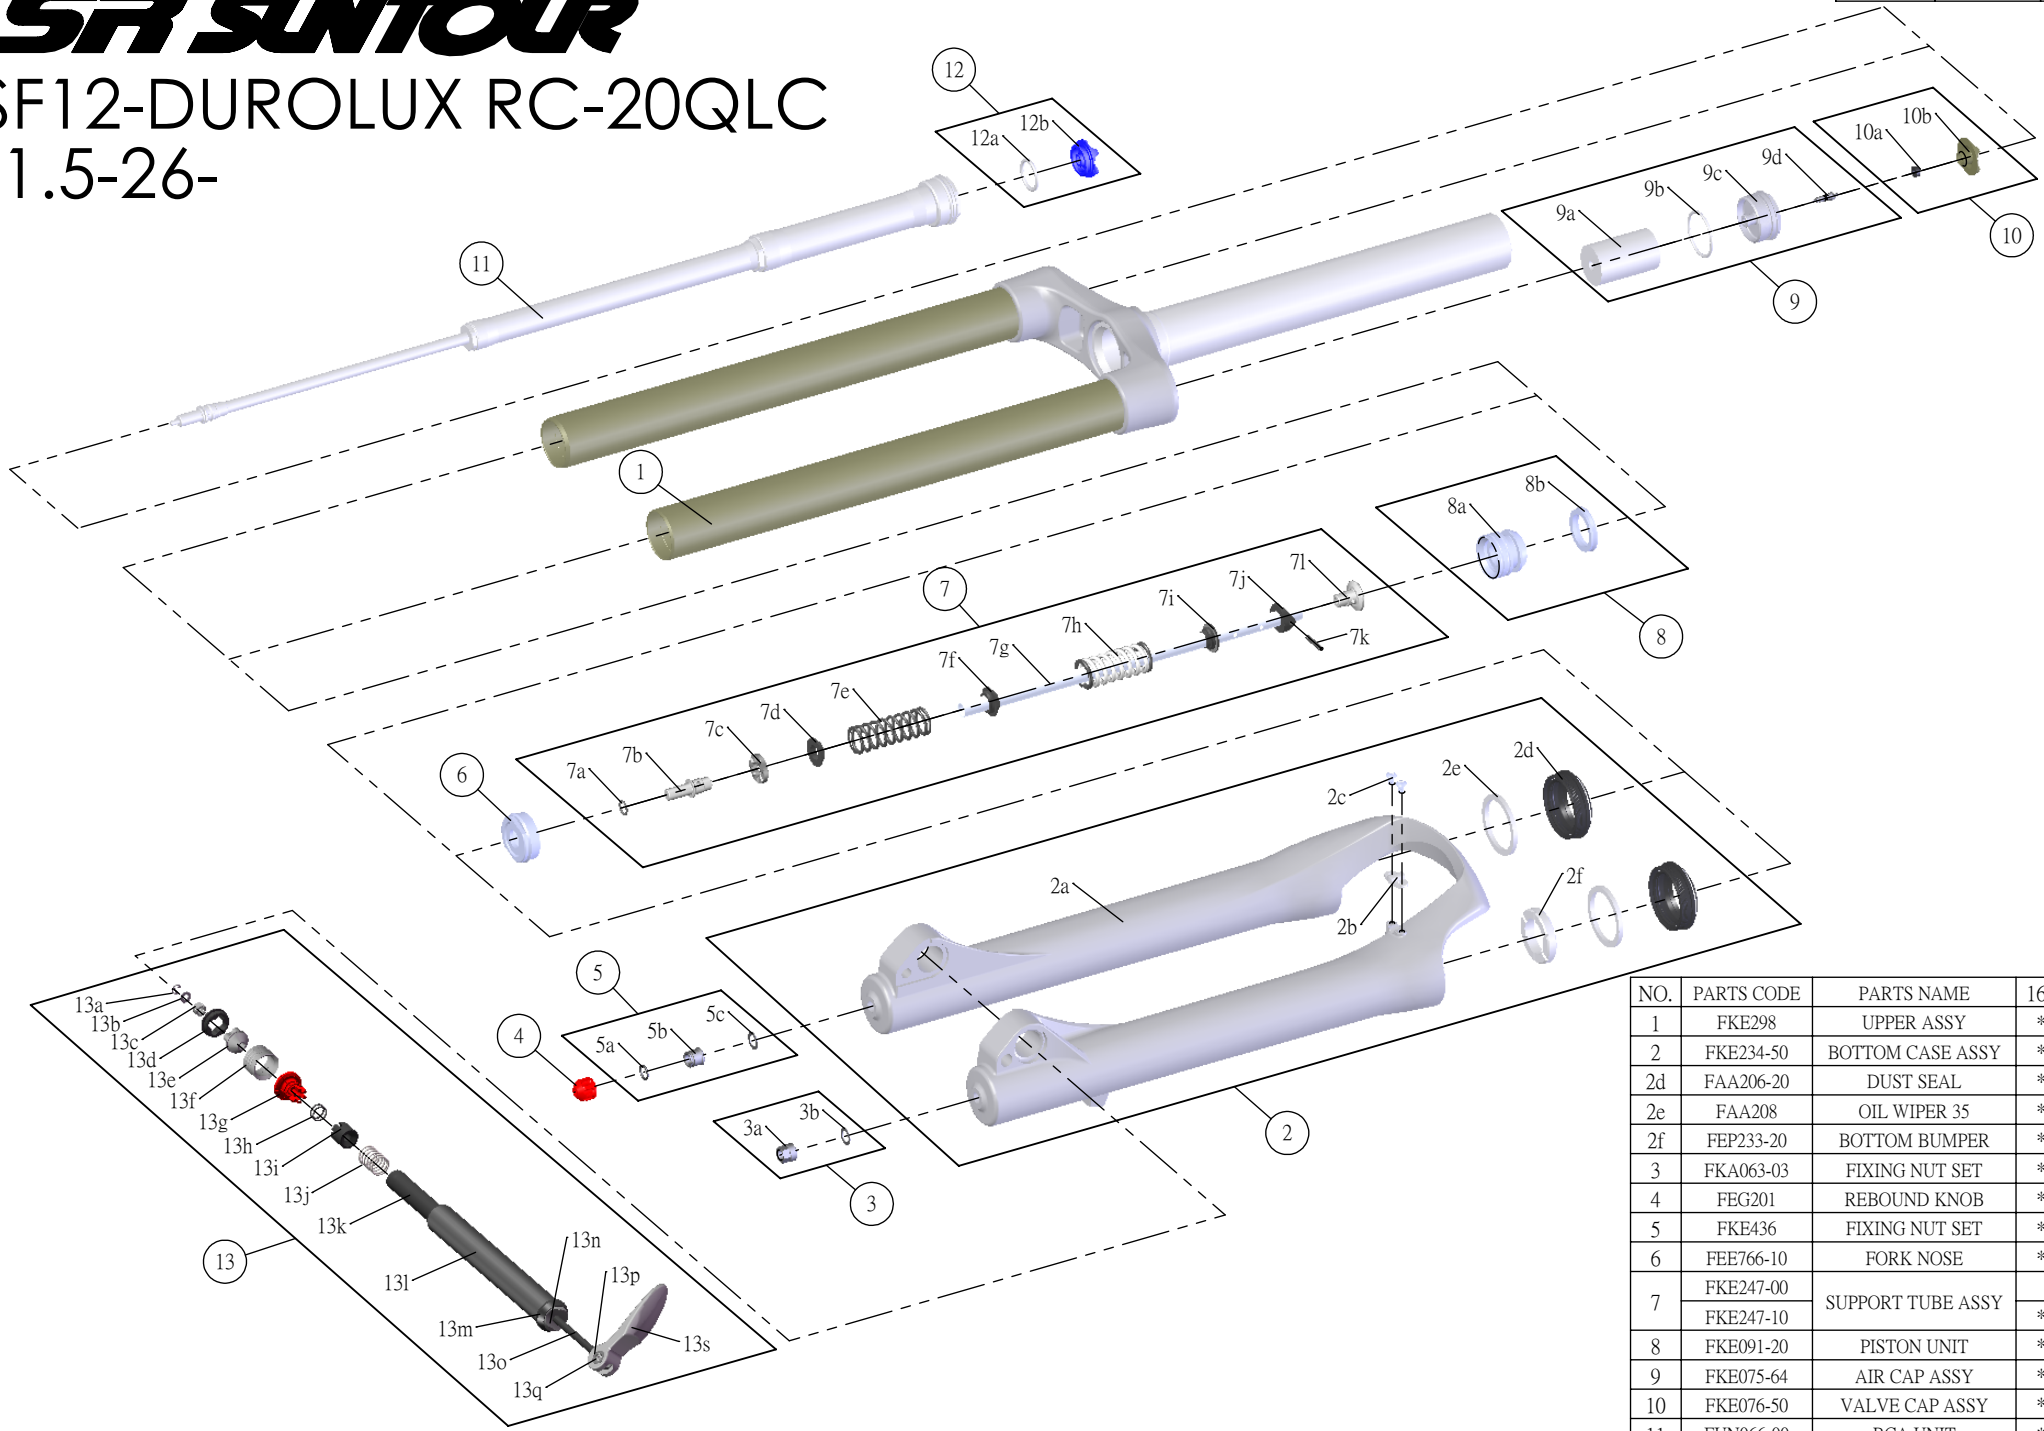

SR SUNTOUR

SF12-DUROLUX RC-20QLC -1.5-26-

Date	2013.07.18	Version	2
Amended	2014.02.19		

NO.	PARTS CODE	PARTS NAME	160	180	QT
1	FKE298	UPPER ASSY	*	*	1
2	FKE234-50	BOTTOM CASE ASSY	*	*	1
2d	FAA206-20	DUST SEAL	*	*	2
2e	FAA208	OIL WIPER 35	*	*	2
2f	FEP233-20	BOTTOM BUMPER	*	*	1
3	FKA063-03	FIXING NUT SET	*	*	1
4	FEK201	REBOUND KNOB	*	*	1
5	FKE436	FIXING NUT SET	*	*	1
6	FEE766-10	FORK NOSE	*	*	1
7	FKE247-00	SUPPORT TUBE ASSY		*	1
	FKE247-10		*		1
8	FKE091-20	PISTON UNIT	*	*	1
9	FKE075-64	AIR CAP ASSY	*	*	1
10	FKE076-50	VALVE CAP ASSY	*	*	1
11	FUN066-00	RCA UNIT	*	*	1
12	FKE441	ADJUST KNOB ASSY	*	*	1
△ 13	FKA068-00	QLC20 AXLE SET	*	*	1