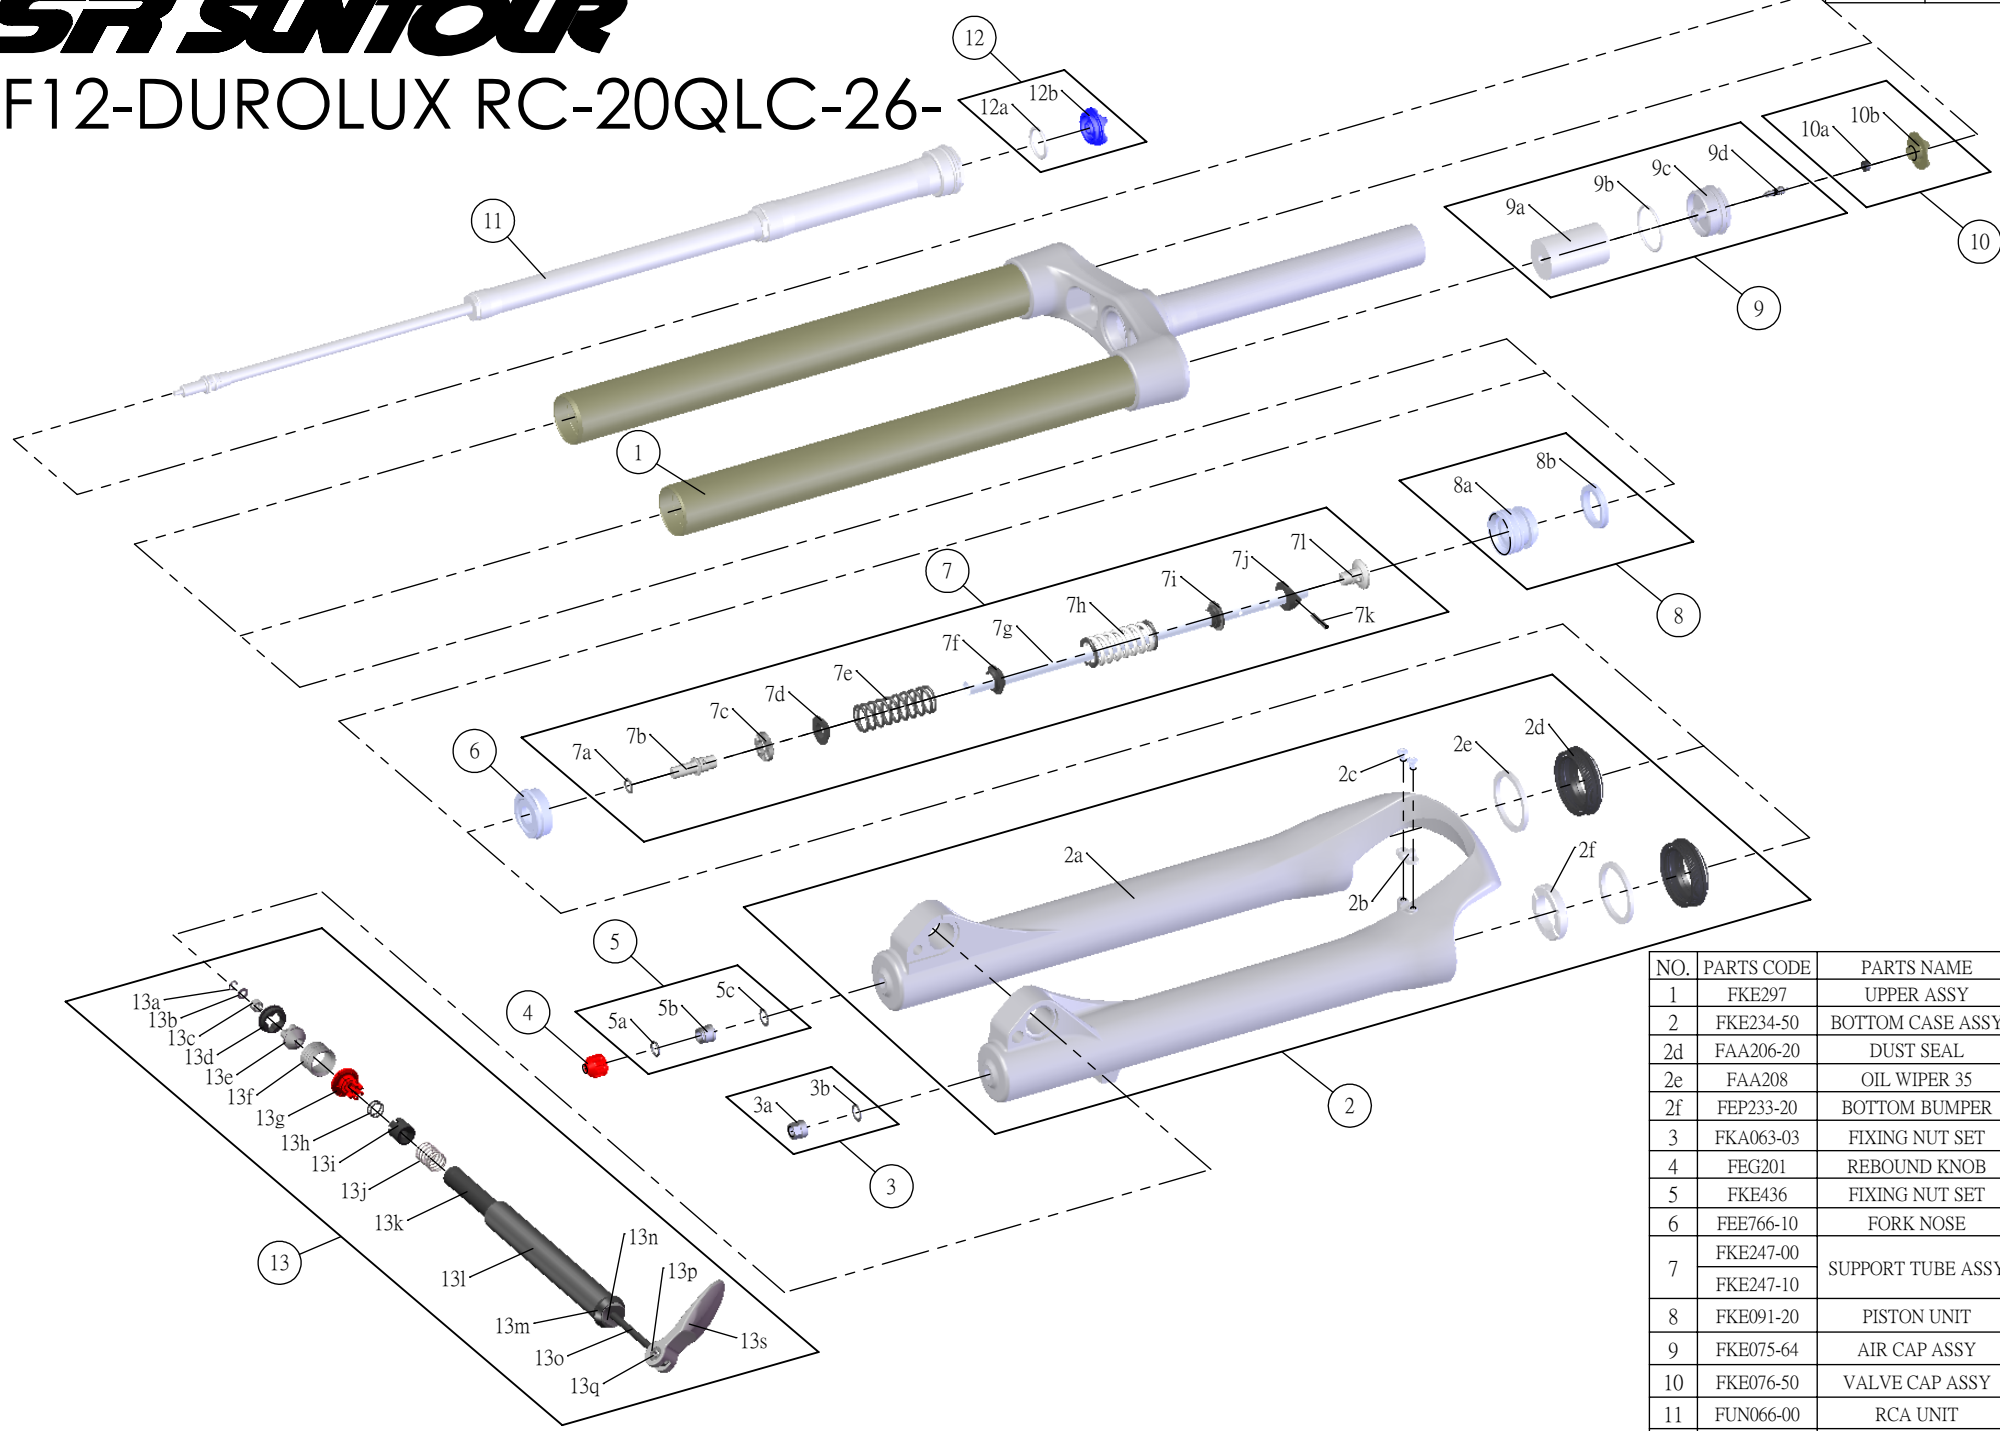

SR SUNTOUR

SF12-DUROLUX RC-20QLC-26-

Date	2013.07.18	Version	2
Amended	2014.02.19		

NO.	PARTS CODE	PARTS NAME	160	180	QT
1	FKE297	UPPER ASSY	*	*	1
2	FKE234-50	BOTTOM CASE ASSY	*	*	1
2d	FAA206-20	DUST SEAL	*	*	2
2e	FAA208	OIL WIPER 35	*	*	2
2f	FEP233-20	BOTTOM BUMPER	*	*	1
3	FKA063-03	FIXING NUT SET	*	*	1
4	FEG201	REBOUND KNOB	*	*	1
5	FKE436	FIXING NUT SET	*	*	1
6	FEE766-10	FORK NOSE	*	*	1
7	FKE247-00	SUPPORT TUBE ASSY		*	1
	FKE247-10		*		1
8	FKE091-20	PISTON UNIT	*	*	1
9	FKE075-64	AIR CAP ASSY	*	*	1
10	FKE076-50	VALVE CAP ASSY	*	*	1
11	FUN066-00	RCA UNIT	*	*	1
12	FKE441	ADJUST KNOB ASSY	*	*	1
△ 13	FKA068-00	QLC20 AXLE SET	*	*	1