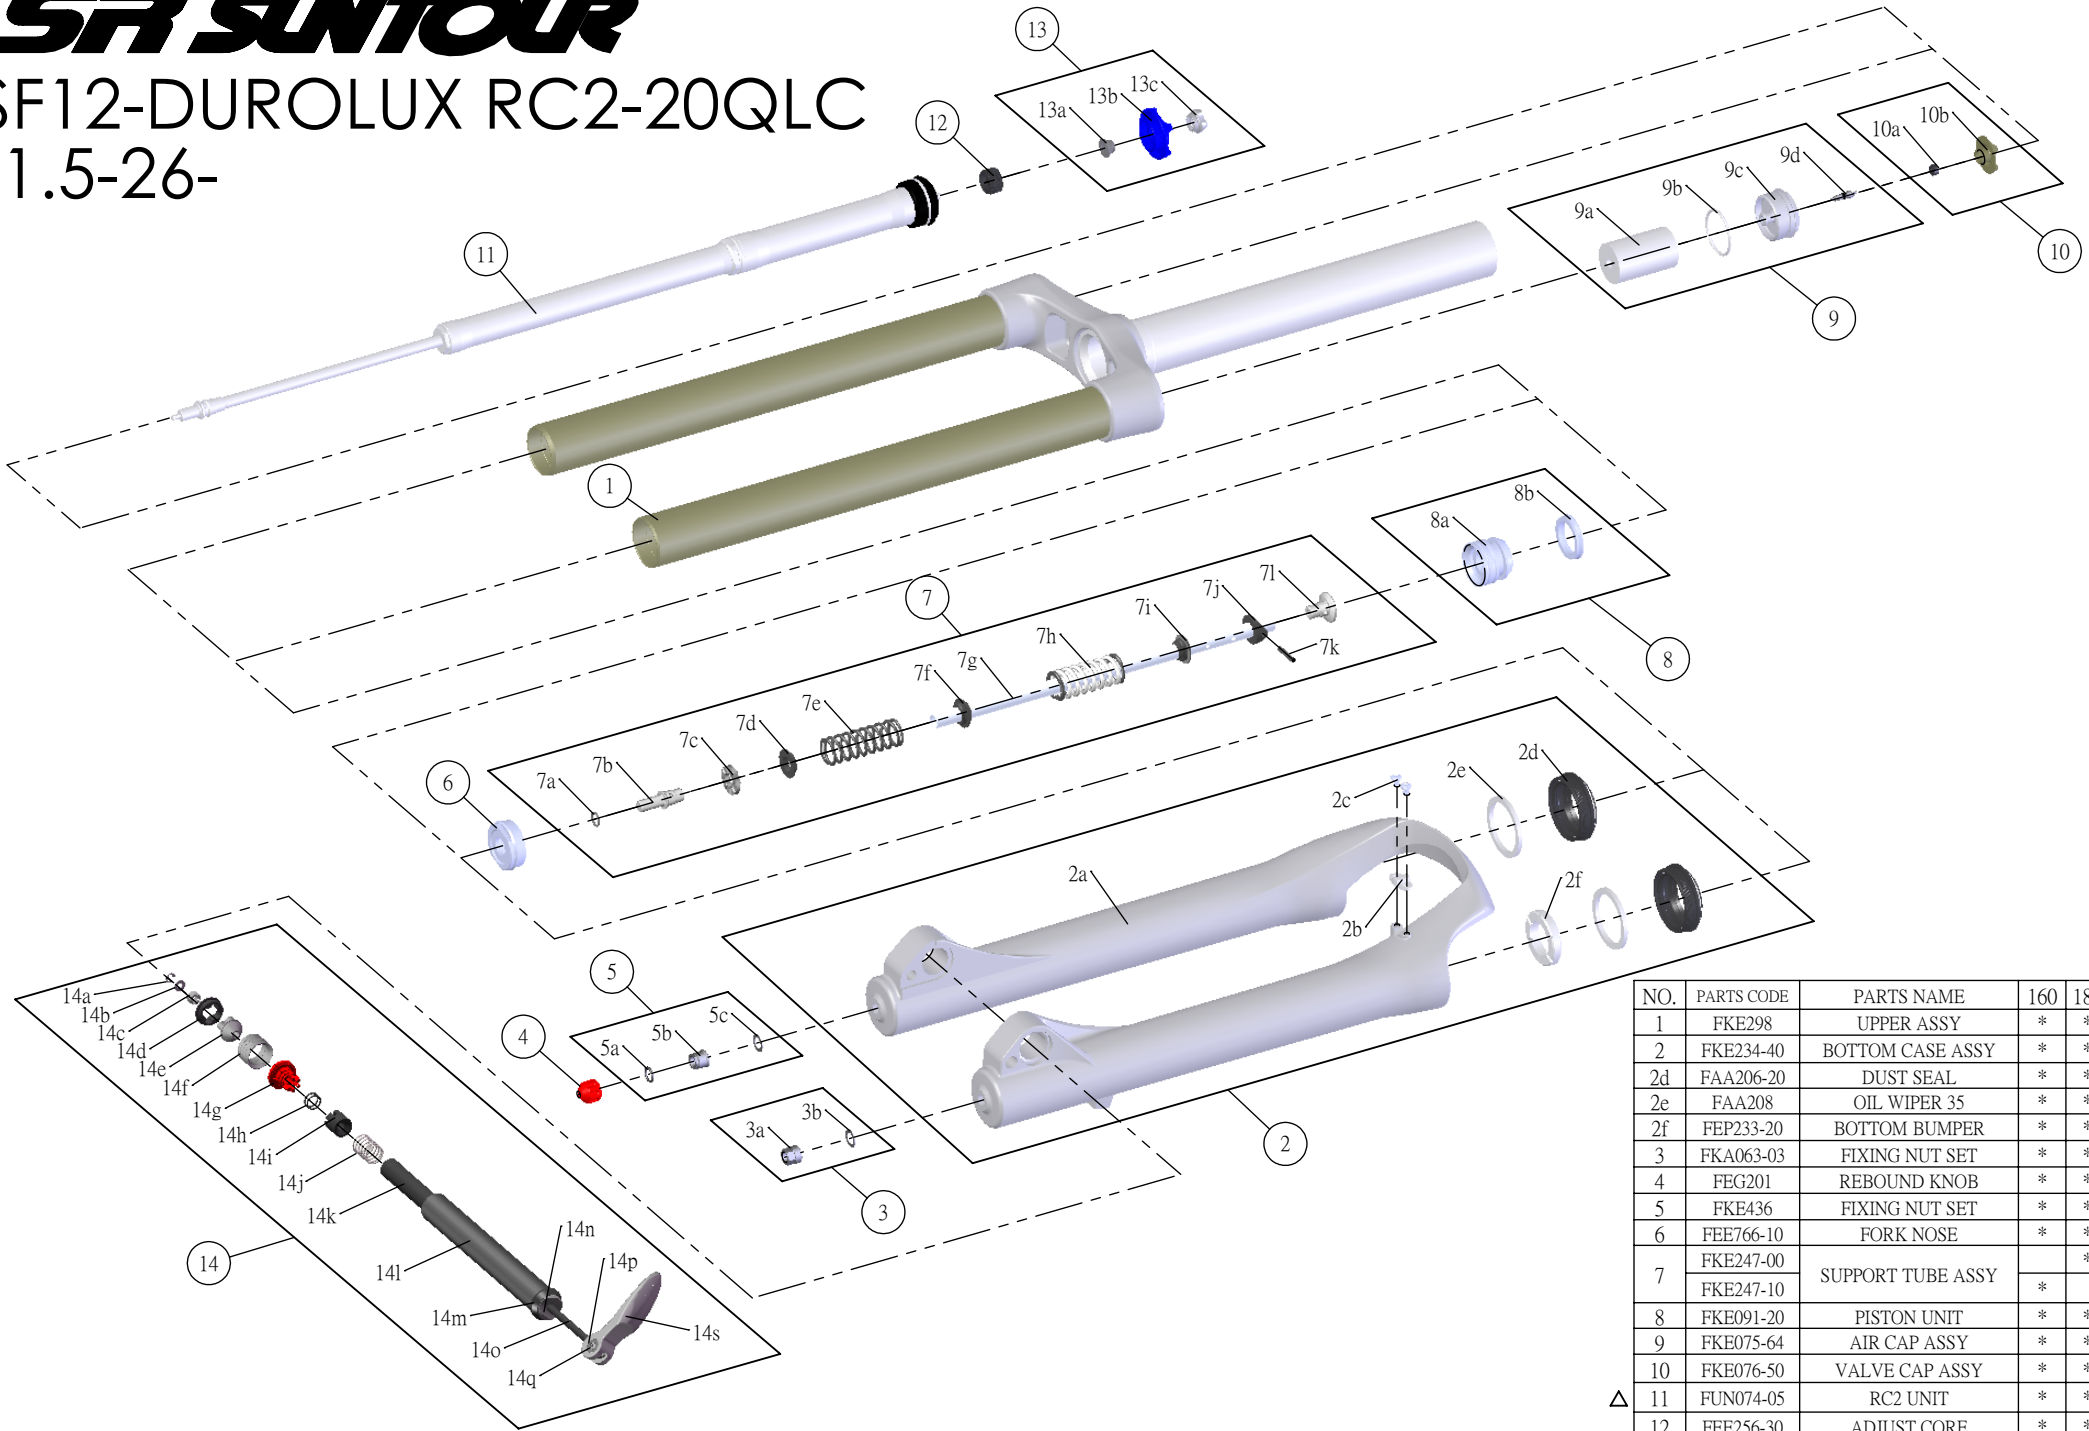

# SR SUNTOUR

## SF12-DUROLUX RC2-20QLC -1.5-26-

Date	2013.07.18	Version	2
Amended	2014.02.18		

NO.	PARTS CODE	PARTS NAME	160	180	QT
1	FKE298	UPPER ASSY	*	*	1
2	FKE234-40	BOTTOM CASE ASSY	*	*	1
2d	FAA206-20	DUST SEAL	*	*	2
2e	FAA208	OIL WIPER 35	*	*	2
2f	FEP233-20	BOTTOM BUMPER	*	*	1
3	FKA063-03	FIXING NUT SET	*	*	1
4	FEG201	REBOUND KNOB	*	*	1
5	FKE436	FIXING NUT SET	*	*	1
6	FEE766-10	FORK NOSE	*	*	1
7	FKE247-00	SUPPORT TUBE ASSY		*	1
	FKE247-10		*		1
8	FKE091-20	PISTON UNIT	*	*	1
9	FKE075-64	AIR CAP ASSY	*	*	1
10	FKE076-50	VALVE CAP ASSY	*	*	1
△ 11	FUN074-05	RC2 UNIT	*	*	1
12	FEE256-30	ADJUST CORE	*	*	1
13	FKE427	RC2 ADJUSTER ASSY	*	*	1
△ 14	FKA068-00	QLC20 AXLE SET	*	*	1