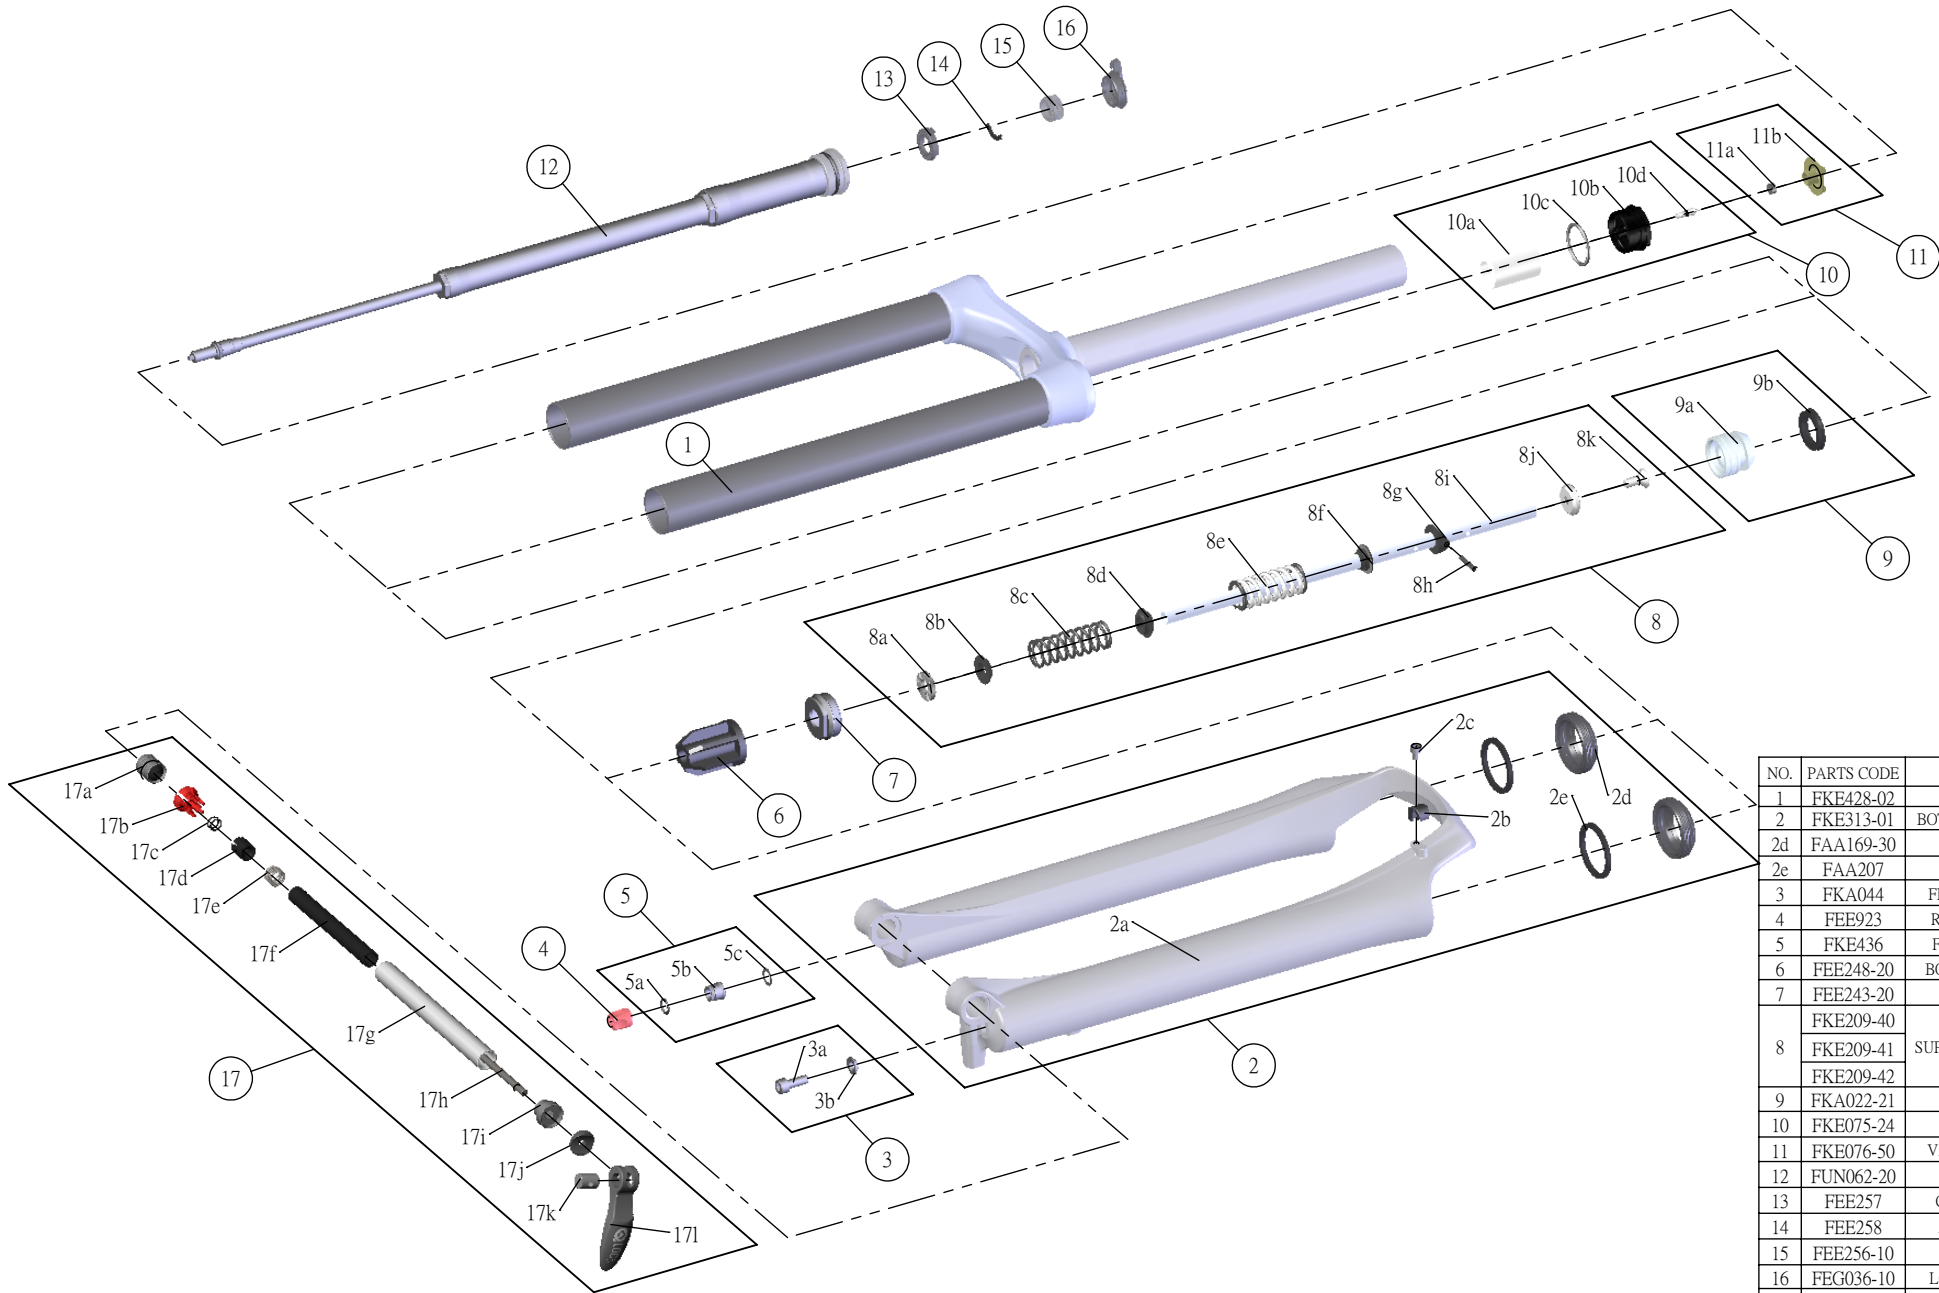

## SF12-EPICON-X1-DS-LO-R-lite-15QLC-29-

NO.	PARTS CODE	PARTS NAME	80	100	120	QT
1	FKE428-02	UPPER ASSY	*	*	*	1
2	FKE313-01	BOTTOM CASE ASSY	*	*	*	1
2d	FAA169-30	DUST SEAL	*	*	*	2
2e	FAA207	OIL WIPER 32	*	*	*	2
3	FKA044	FIXING BOLT SET	*	*	*	1
4	FEE923	REBOUND KNOB	*	*	*	1
5	FKE436	FIXING NUT SET	*	*	*	1
6	FEE248-20	BOTTOM STOPPER	*	*	*	1
7	FEE243-20	FORK NOSE	*	*	*	1
8	FKE209-40	SUPPORT TUBE ASSY			*	1
	FKE209-41			*		1
	FKE209-42		*			1
9	FKA022-21	PISTON UNIT	*	*	*	1
10	FKE075-24	AIR CAP ASSY	*	*	*	1
11	FKE076-50	VALVE CAP ASSY	*	*	*	1
12	FUN062-20	LOR UNIT	*	*	*	1
13	FEE257	CLICK HOLDER	*	*	*	1
14	FEE258	ADJUST CLICK	*	*	*	1
15	FEE256-10	ADJUST CORE	*	*	*	1
16	FEG036-10	LOCK OUT KNOB	*	*	*	1
17	FKA069-00	QLC15 AXLE SET	*	*	*	1