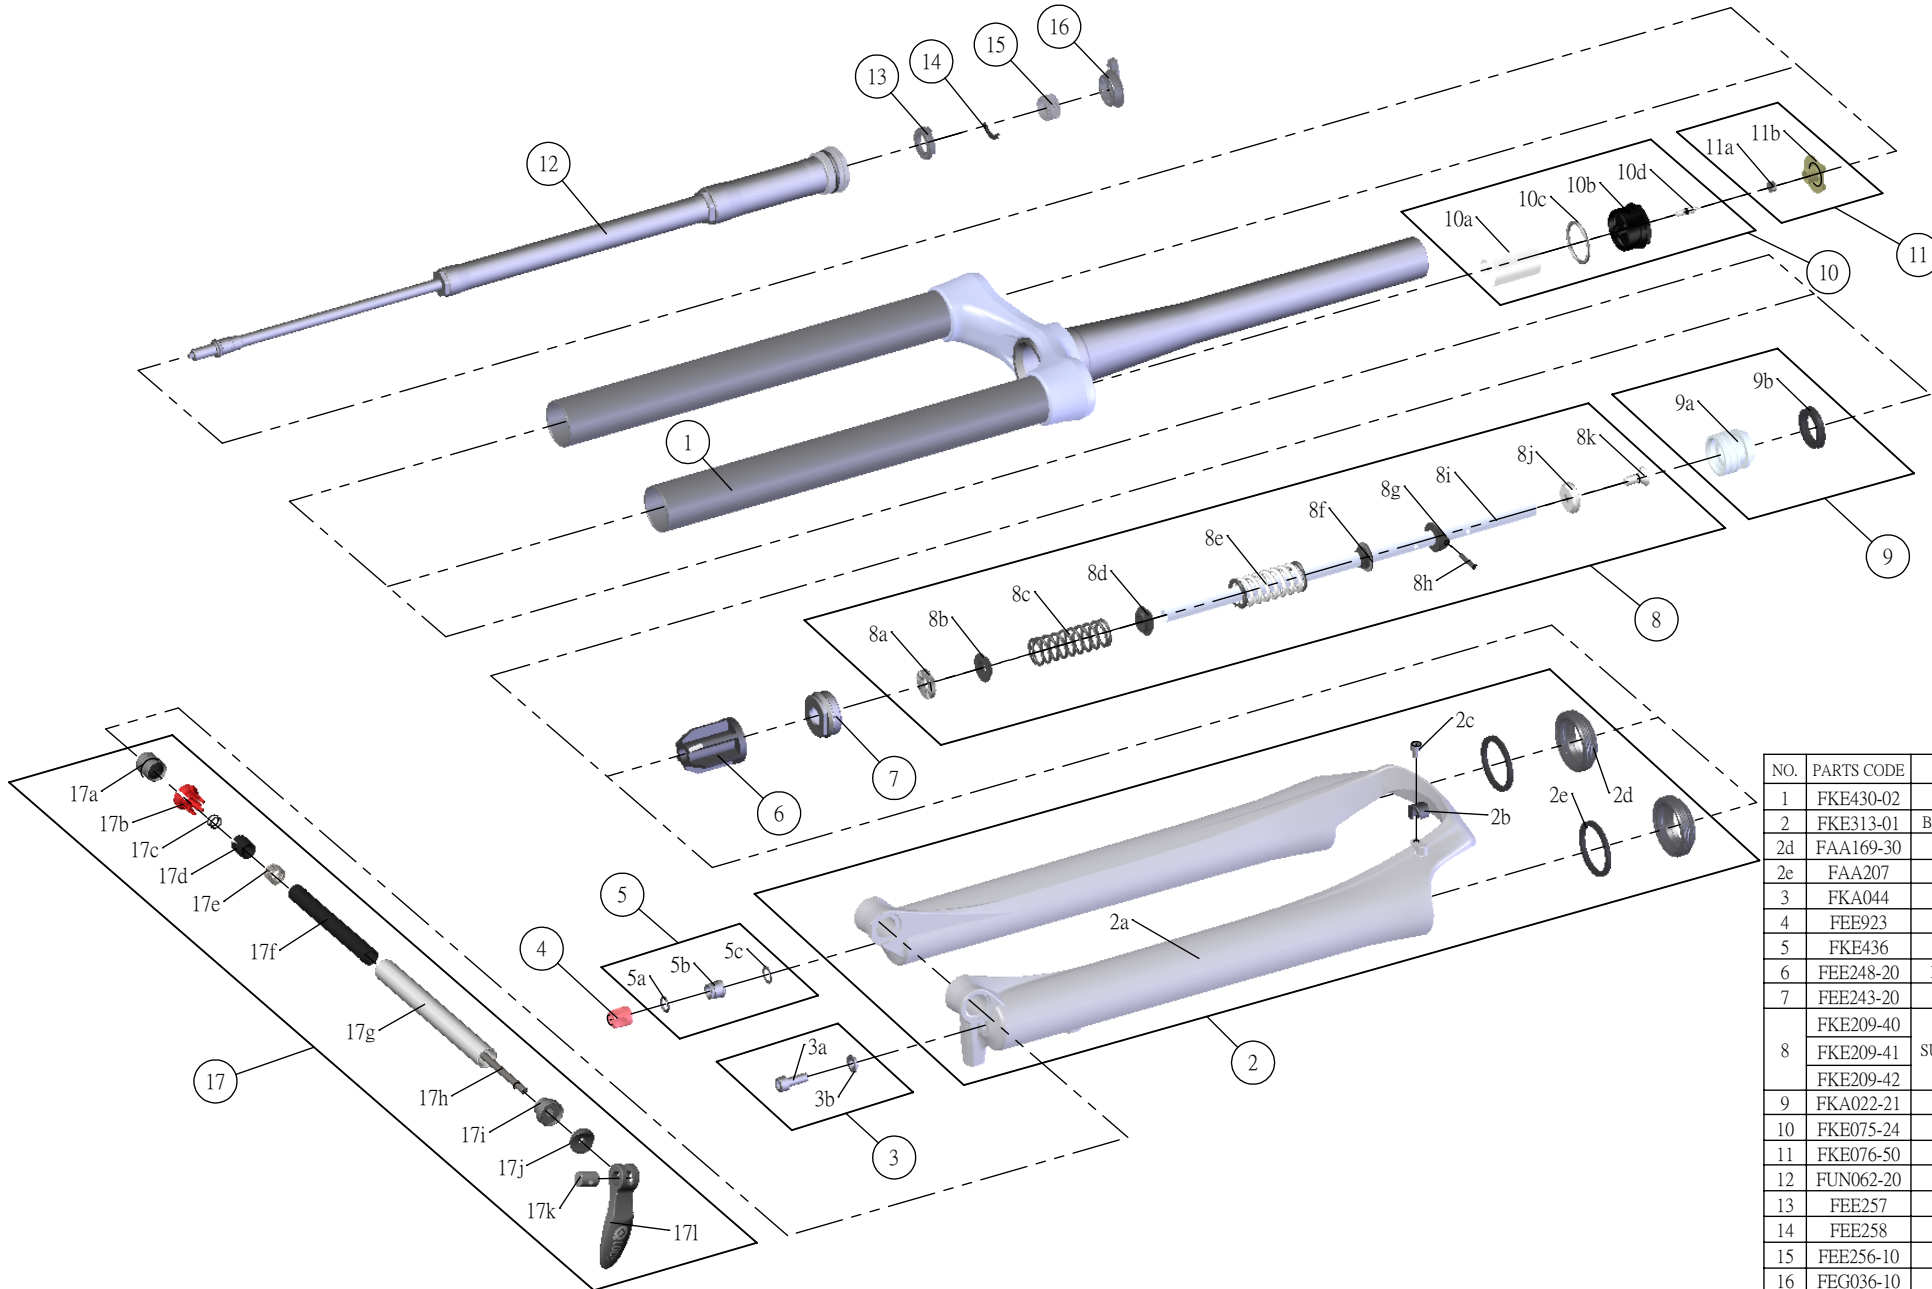

## SF12-EPICON-X1-DS-LO-R-lite-15QLC-CTS-29-

NO.	PARTS CODE	PARTS NAME	80	100	120	QT
1	FKE430-02	UPPER ASSY	*	*	*	1
2	FKE313-01	BOTTOM CASE ASSY	*	*	*	1
2d	FAA169-30	DUST SEAL	*	*	*	2
2e	FAA207	OIL WIPER 32	*	*	*	2
3	FKA044	FIXING BOLT SET	*	*	*	1
4	FEE923	REBOUND KNOB	*	*	*	1
5	FKE436	FIXING NUT SET	*	*	*	1
6	FEE248-20	BOTTOM STOPPER	*	*	*	1
7	FEE243-20	FORK NOSE	*	*	*	1
8	FKE209-40	SUPPORT TUBE ASSY			*	1
	FKE209-41		*		1	
	FKE209-42		*		1	
9	FKA022-21	PISTON UNIT	*	*	*	1
10	FKE075-24	AIR CAP ASSY	*	*	*	1
11	FKE076-50	VALVE CAP ASSY	*	*	*	1
12	FUN062-20	LOR UNIT	*	*	*	1
13	FEE257	CLICK HOLDER	*	*	*	1
14	FEE258	ADJUST CLICK	*	*	*	1
15	FEE256-10	ADJUST CORE	*	*	*	1
16	FEG036-10	LOCK OUT KNOB	*	*	*	1
17	FKA069-00	QLC15 AXLE SET	*	*	*	1